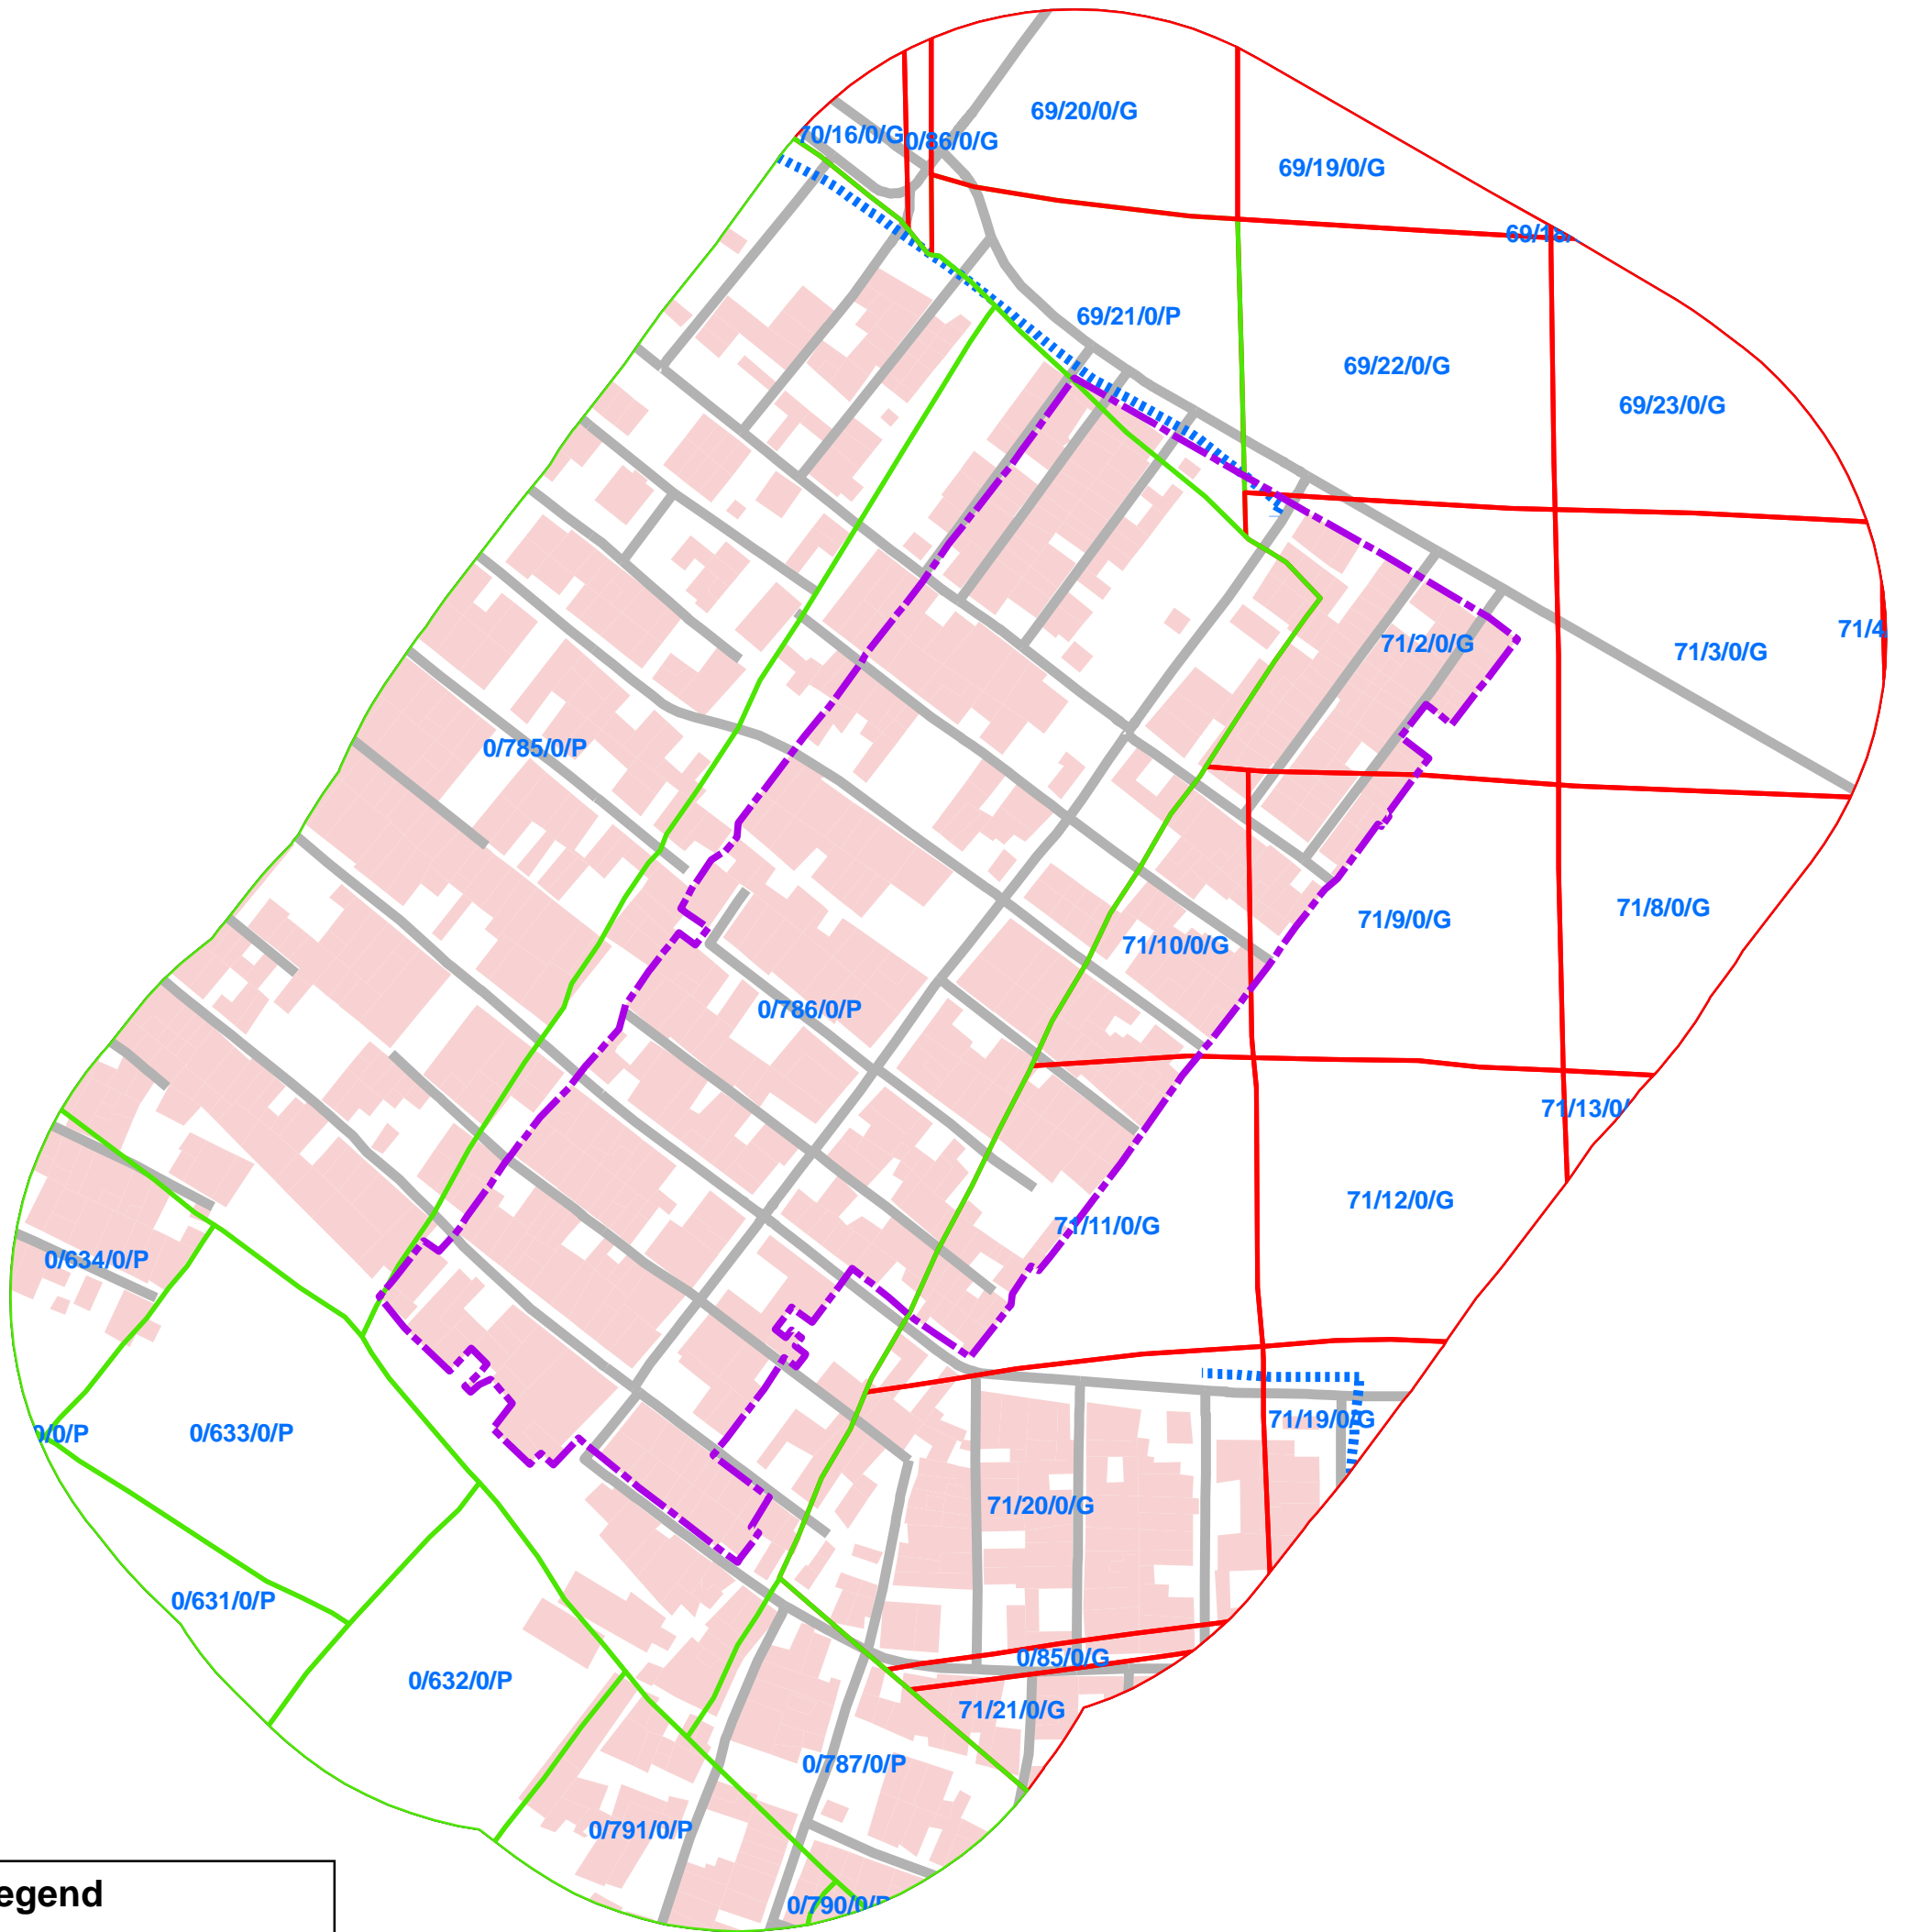

205_KAILASH VIHAR B-2 BLOCK, UNAUTHORISED COLONY

Legend

- COLONY BOUNDARY
- KHASRA**
- GOVERNMENT LAND
- UNSPECIFIED LAND
- PRIVATE LAND
- Hindrances
- PowerLineHT
- TrunkSewerLine
- ROADCENTERLINE
- Building

SCALE-1:1,500

Note:

1. Boundary of Unauthorized Colony is based on the Layout Plan Submitted by the RWA and drawn as per aerial Photography of the year 2007(Built Up) and as per existing regulations/guidelines.
2. Built Up 65% as per 2002 (Approx.)
Built Up 70% as per 2007
3. Hindrances provided by DDA not available in this colony.
4. Land Status Yet To Be Validated By Revenue Department.
5. Hinderence Data Yet To Be Validated By DDA.
6. Scattered Area.