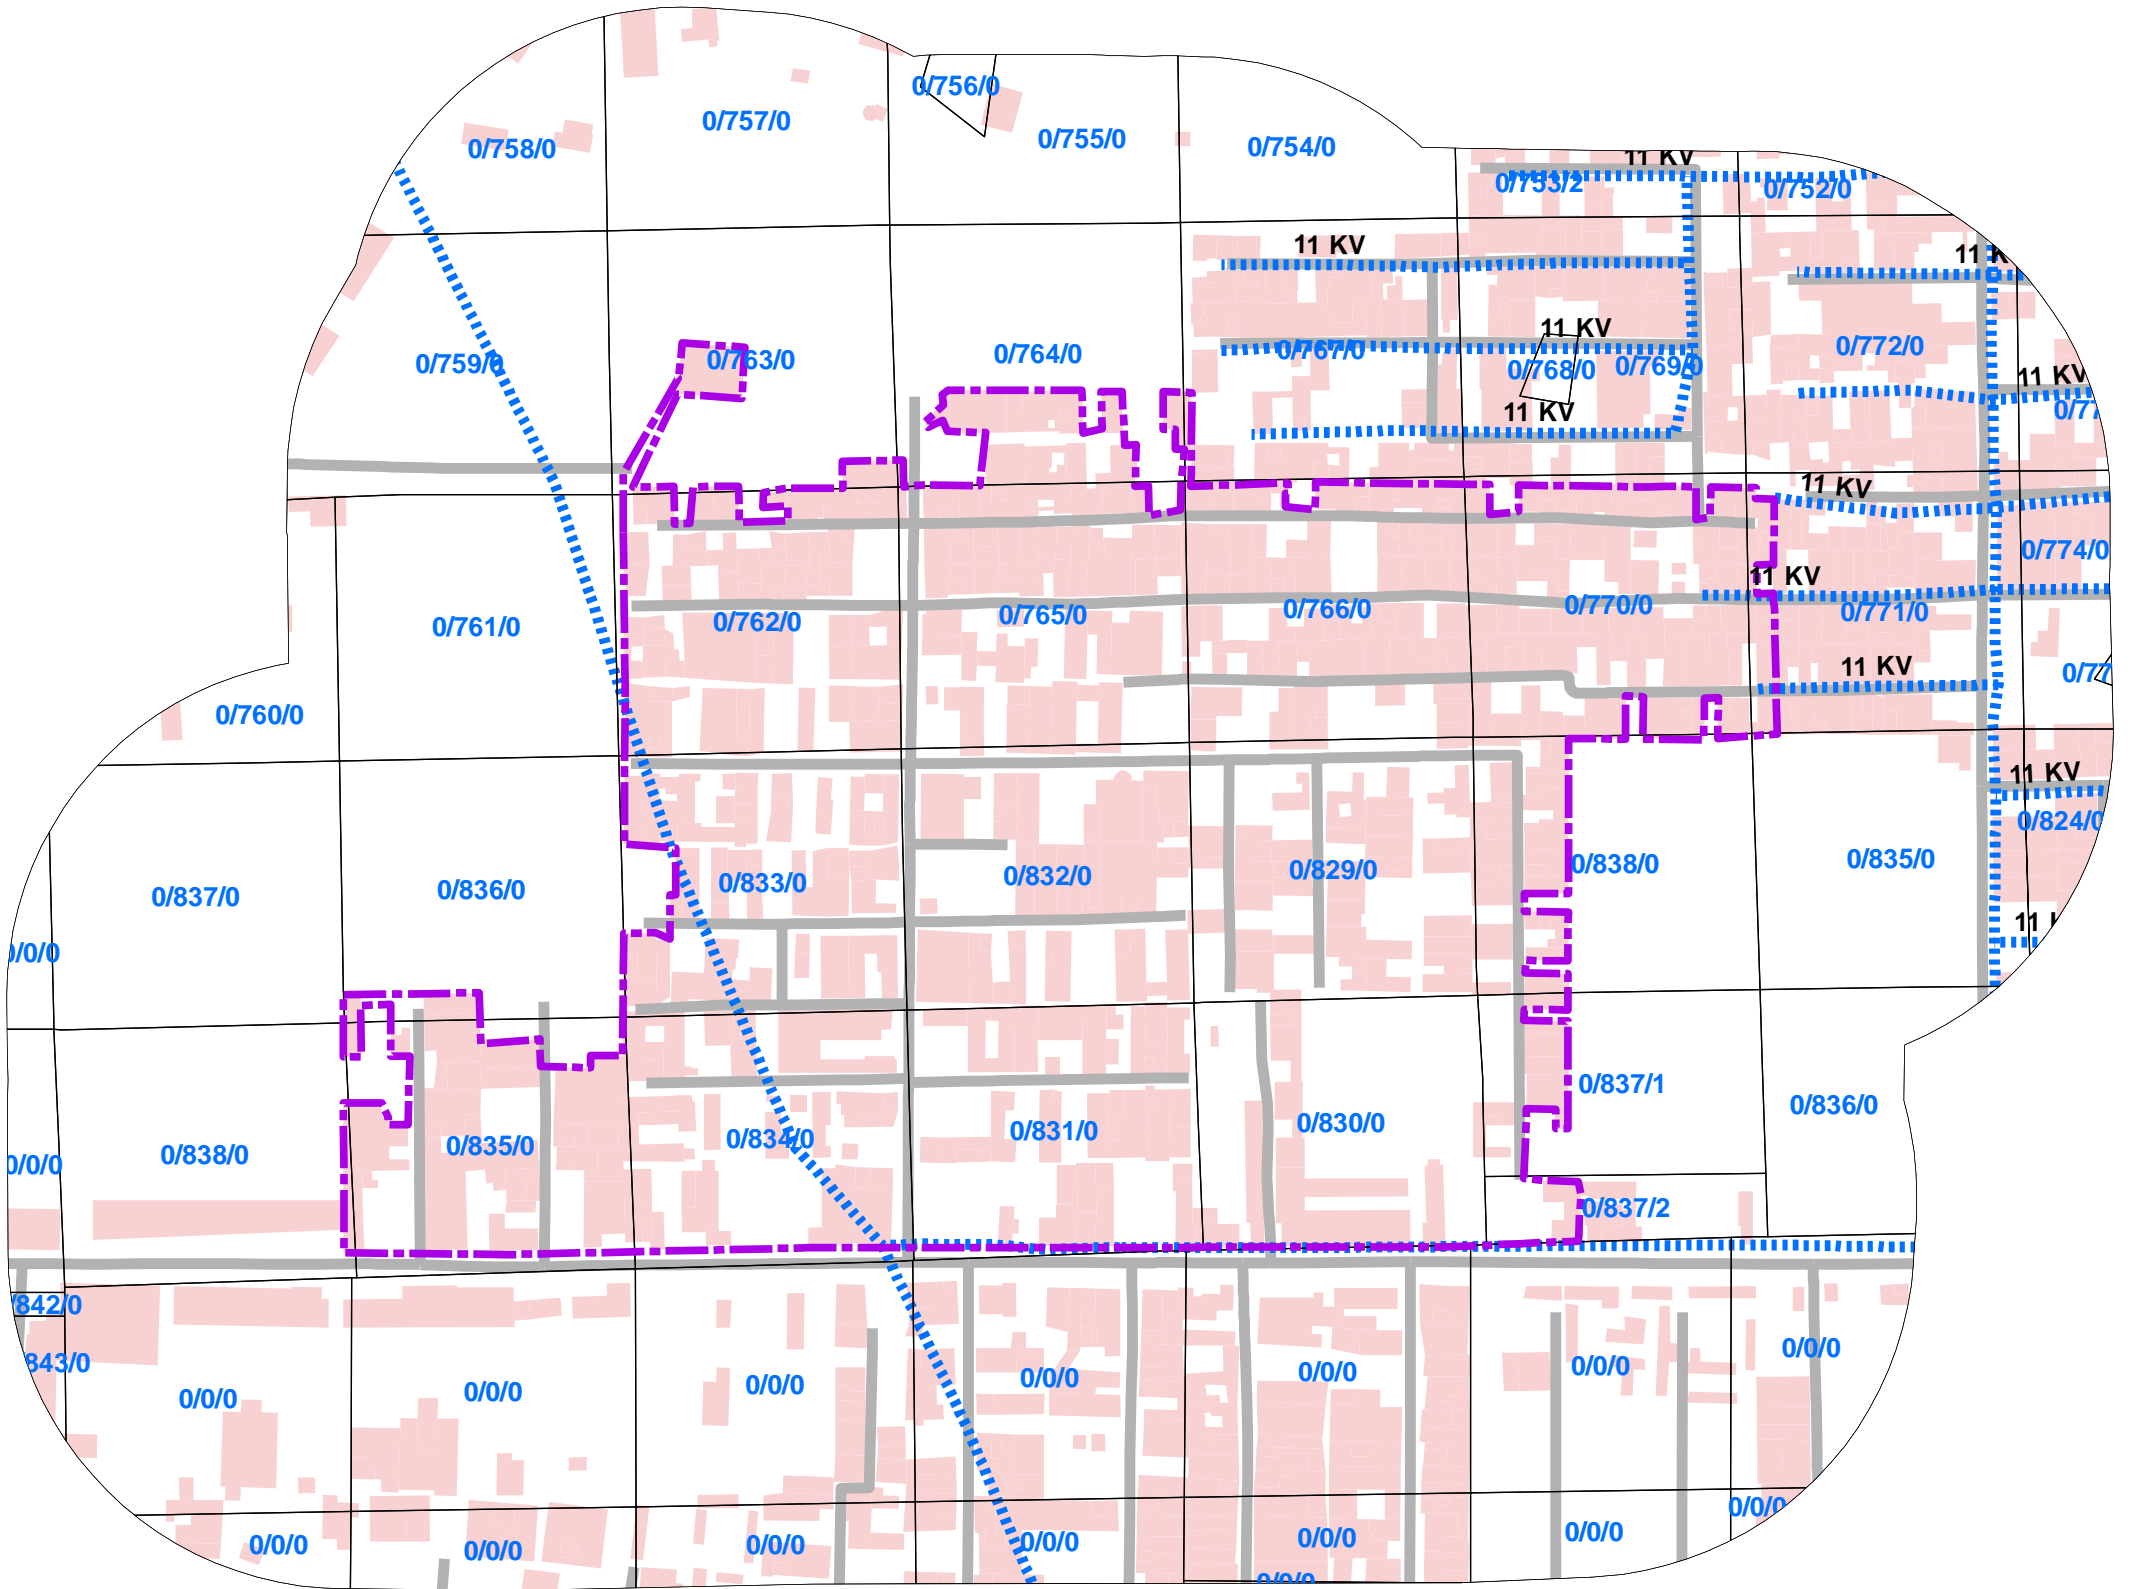

# 186\_SHAKTI VIHAR BLOCK-A, M.B EXT, BADARPUR, NEW DELHI\_44, UNAUTHORISED COLONY

## Legend

COLONY BOUNDARY

### KHASRA

GOVERNMENT LAND

UNSPECIFIED LAND

PRIVATE LAND

Hindrances

PowerLineHT

TrunkSewerLine

ROADCENTERLINE

### Note:

1. Boundary of Unauthorized Colony is based on the Layout Plan Submitted by the RWA and drawn as per aerial Photography of the year 2007(Built Up) and as per existing regulations/guidelines.
2. Built Up 45% as per 2002 (Approx.)  
Built Up 60% as per 2007
3. Hindrances provided by DDA not available in this colony.
4. Land Status is Not Updated