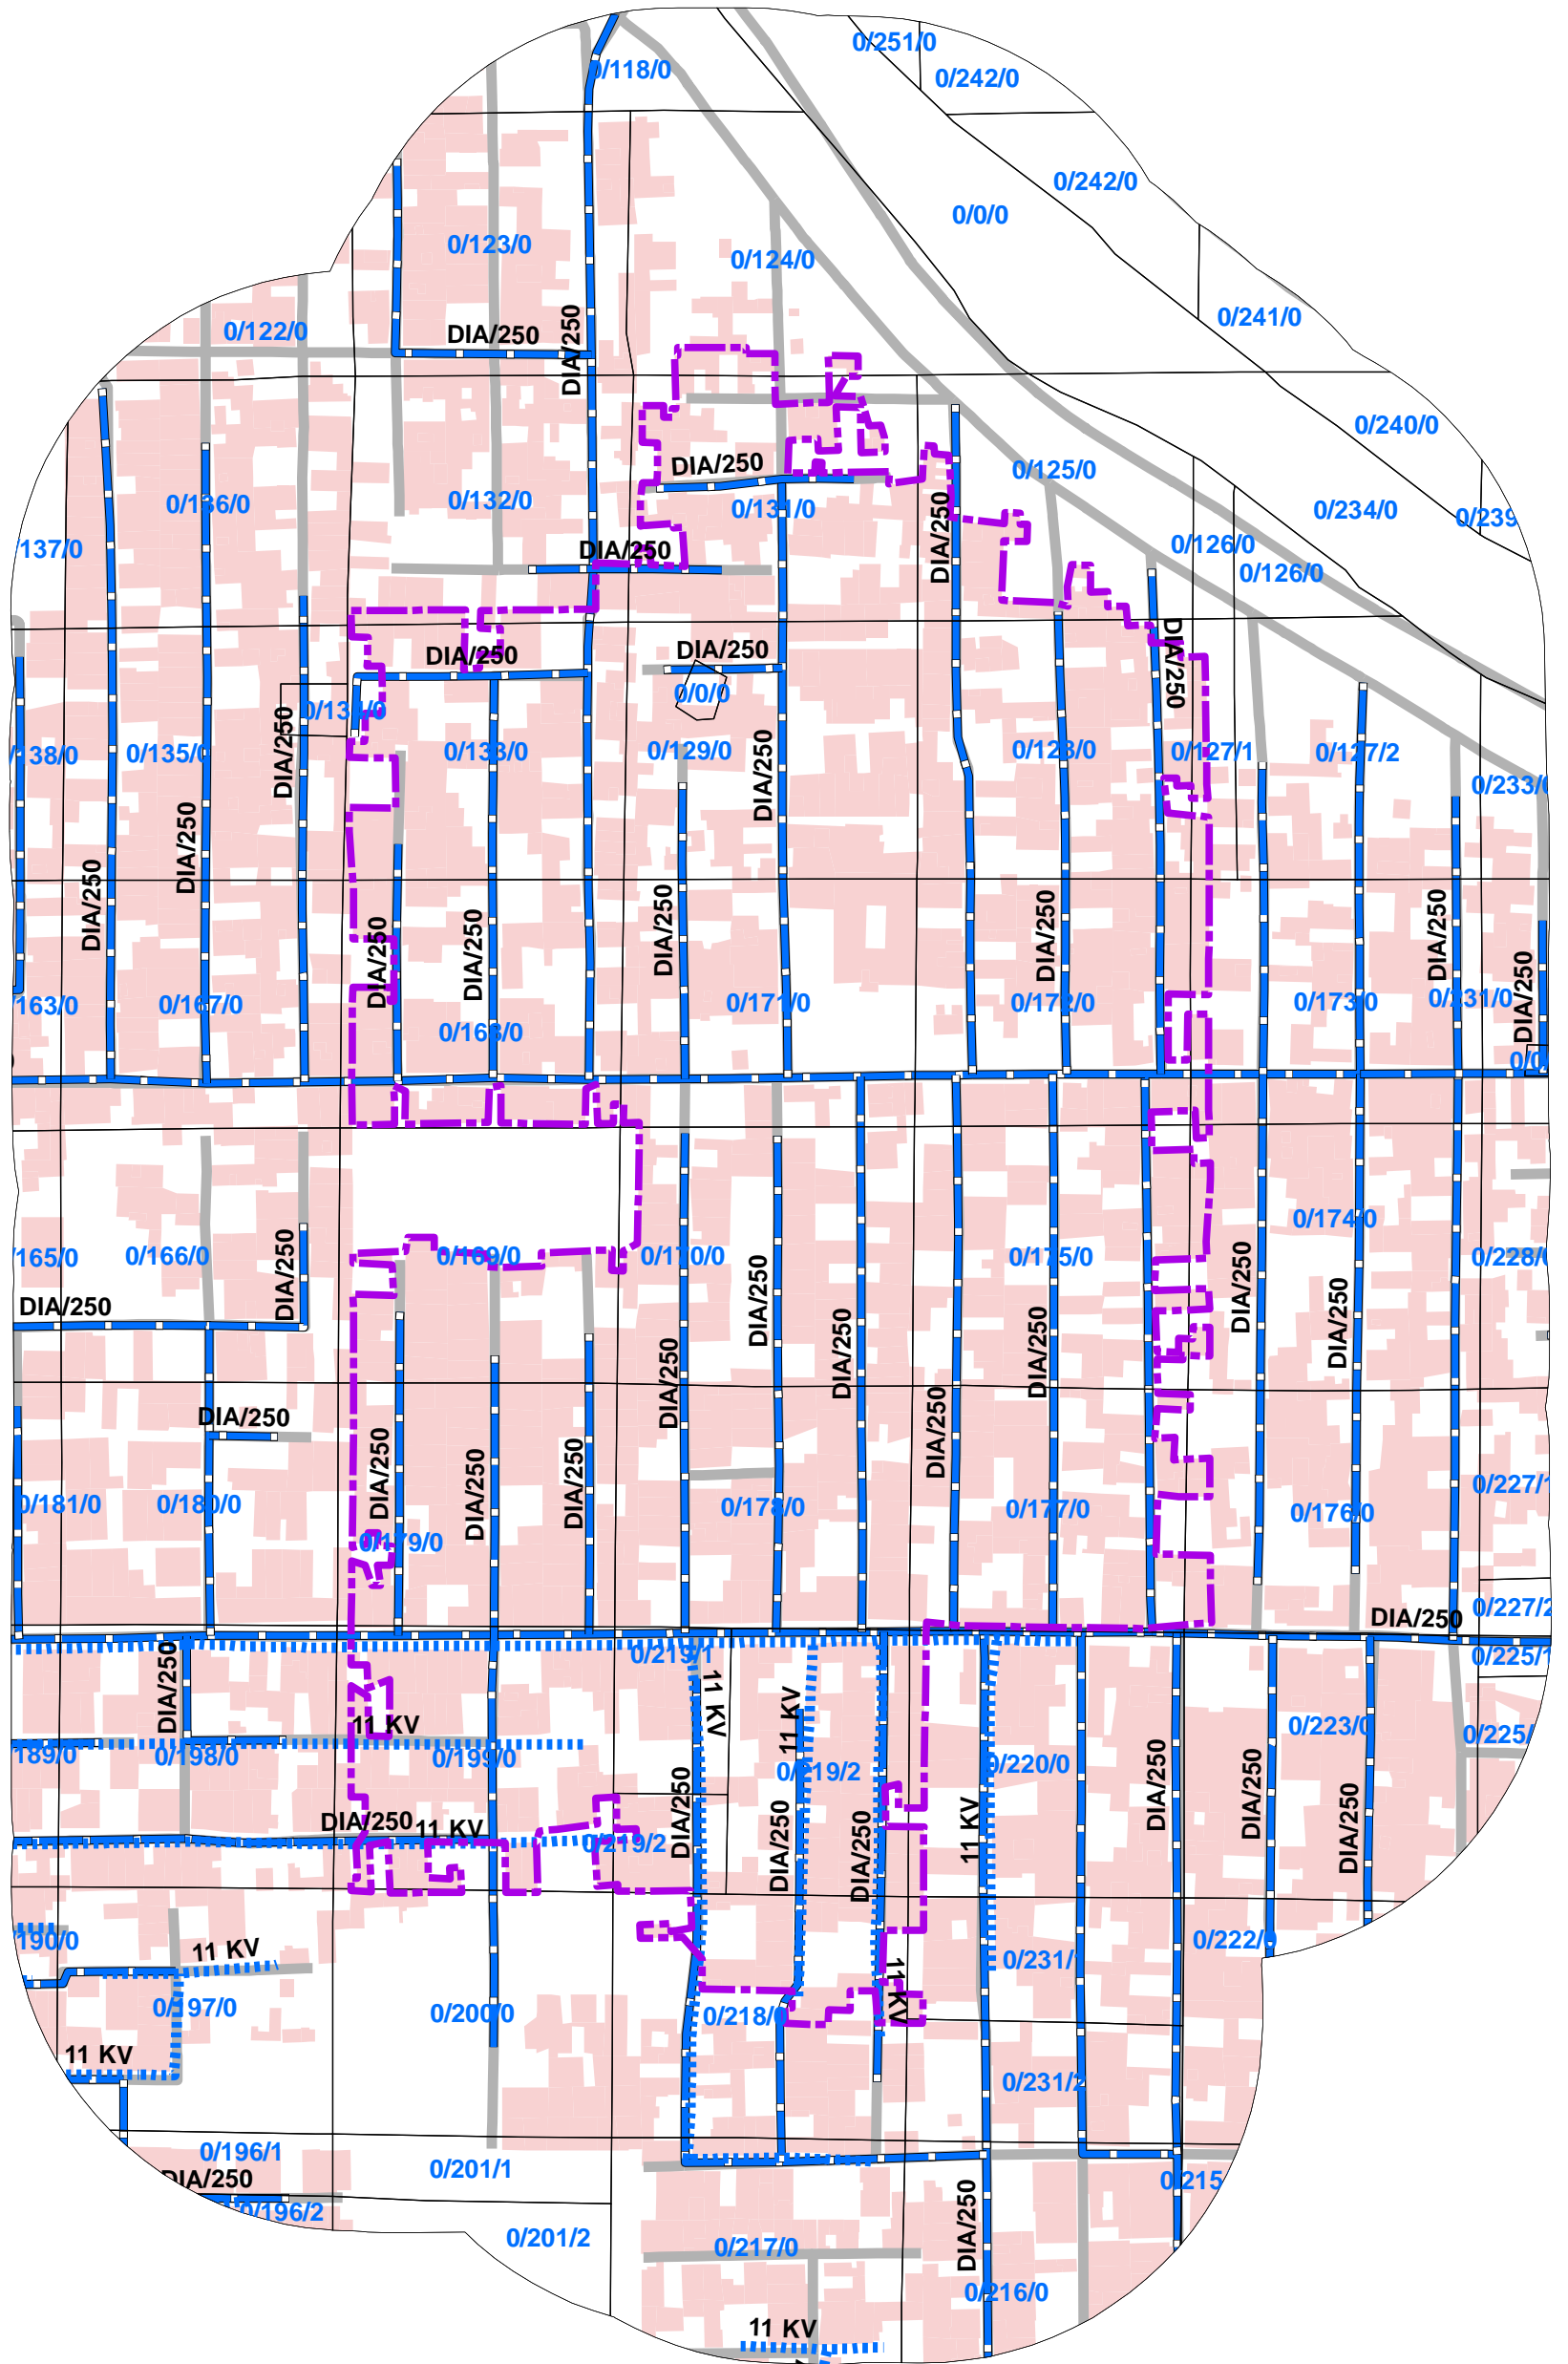

# 185\_EKTA VIHAR BLOCK-A,B & C JAITPUR,NEW DELHI\_44, UNAUTHORISED COLONY

**Legend**

- COLONY BOUNDARY
- KHASRA**
- GOVERNMENT LAND
- UNSPECIFIED LAND
- PRIVATE LAND
- Hindrances
- PowerLineHT
- TrunkSewerLine
- ROADCENTERLINE
- Building

SCALE-1:1,700

- Note:**
1. Boundary of Unauthorized Colony is based on the Layout Plan Submitted by the RWA and drawn as per aerial Photography of the year 2007(Built Up) and as per existing regulations/guidelines.
  2. Built Up 45% as per 2002 (Approx.)  
Built Up 64% as per 2007
  3. Hindrances provided by DDA not available in this colony.
  4. Land Status is Not Updated