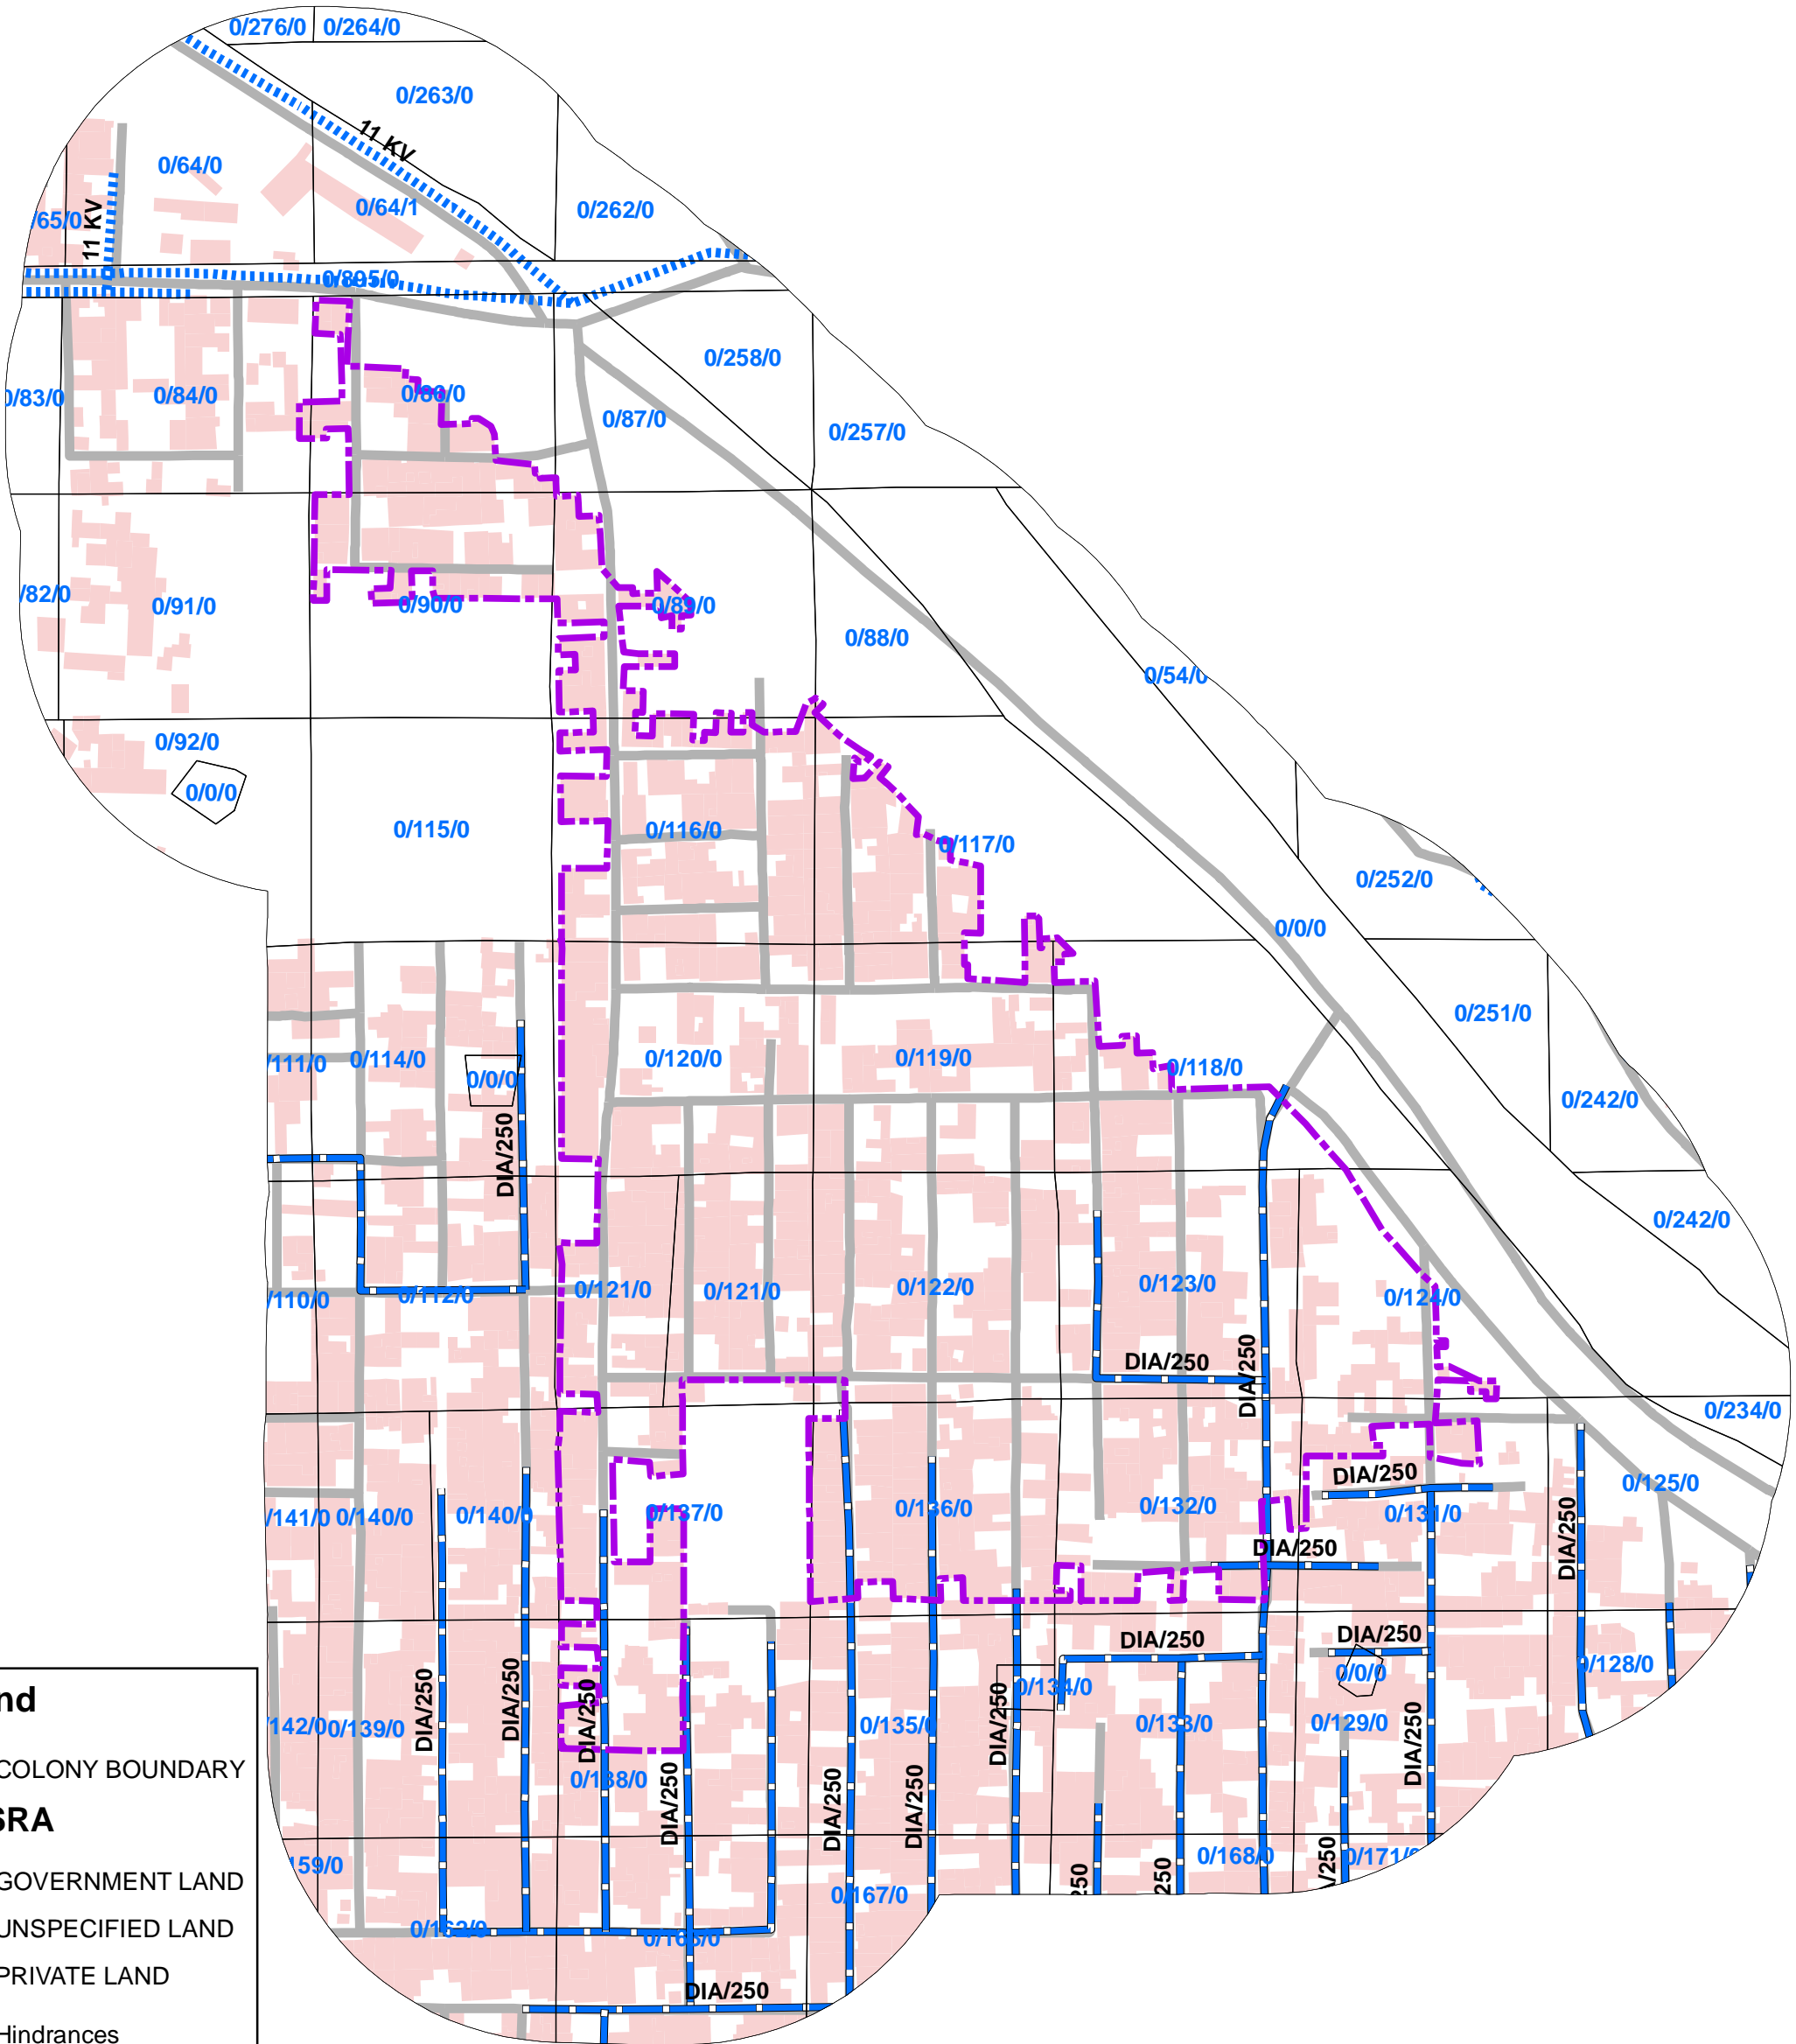

184_ ARPAN VIHAR, J-BLOCK, JAIT PUR EXT, PART_1, BADARPUR, NEW DELHI, UNAUTHORISED COLONY

Legend

- COLONY BOUNDARY
- KHASRA**
- GOVERNMENT LAND
- UNSPECIFIED LAND
- PRIVATE LAND
- Hindrances
- PowerLineHT
- TrunkSewerLine
- ROADCENTERLINE
- Building

SCALE-1:1,800

Note:

1. Boundary of Unauthorized Colony is based on the Layout Plan Submitted by the RWA and drawn as per aerial Photography of the year 2007(Built Up) and as per existing regulations/guidelines.
2. Built Up 50% as per 2002 (Approx.)
Built Up 69% as per 2007
3. Hindrances provided by DDA not available in this colony.
4. Land Status is Not Updated