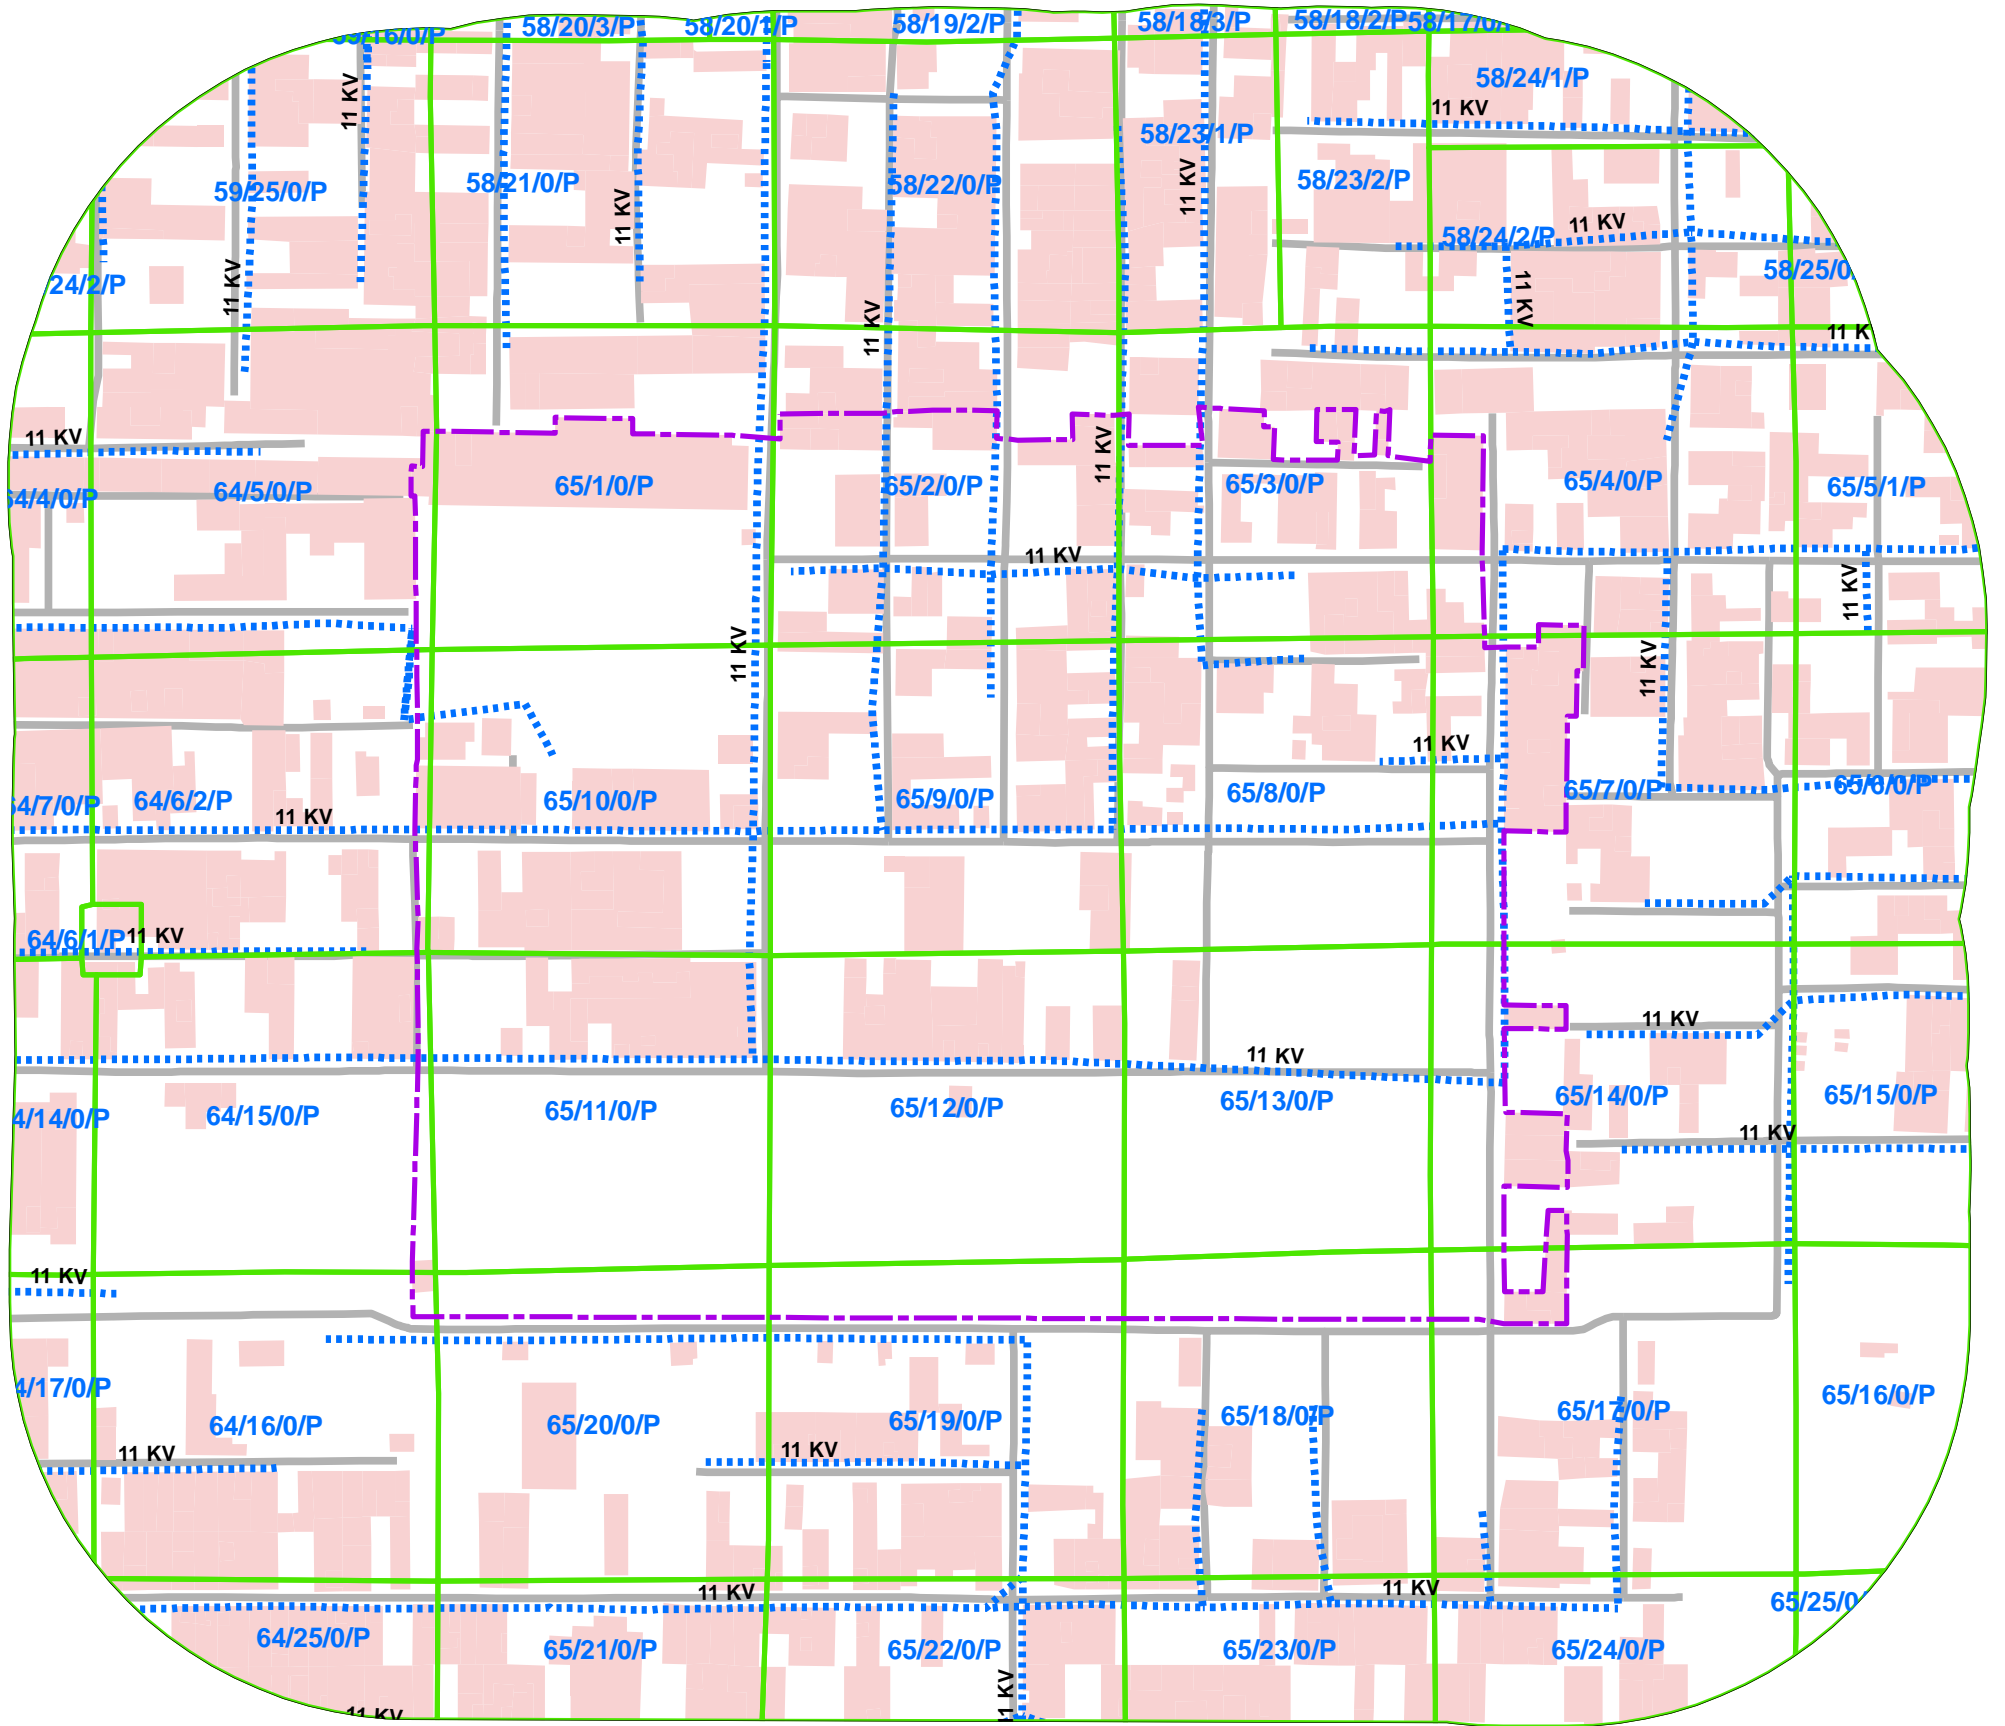

176_ZAILDAR ENCLAVE(K-1 EXT) MOHAN GARDEN,NEWDELHI, UN-AUTHORISED COLONY

Legend

- COLONY BOUNDARY
- KHASRA**
- GOVERNMENT LAND
- UNSPECIFIED LAND
- PRIVATE LAND
- Hindrances
- PowerLineHT
- TrunkSewerLine
- ROADCENTERLINE
- Building

SCALE-1:1,500

Note:

1. Boundary of Unauthorized Colony is based on the Layout Plan Submitted by the RWA and drawn as per aerial Photography of the year 2007(Built Up) and as per existing regulations/guidelines.
2. Built Up 20% as per 2002 (Approx.)
Built Up 76% as per 2007
3. Hindrances provided by DDA not available in this colony.
- 4 Land Status Yet To Be Validated By Revenue Department.
- 5 Hindrance Data Yet To Be Validated By DD
- 6.Scattered area