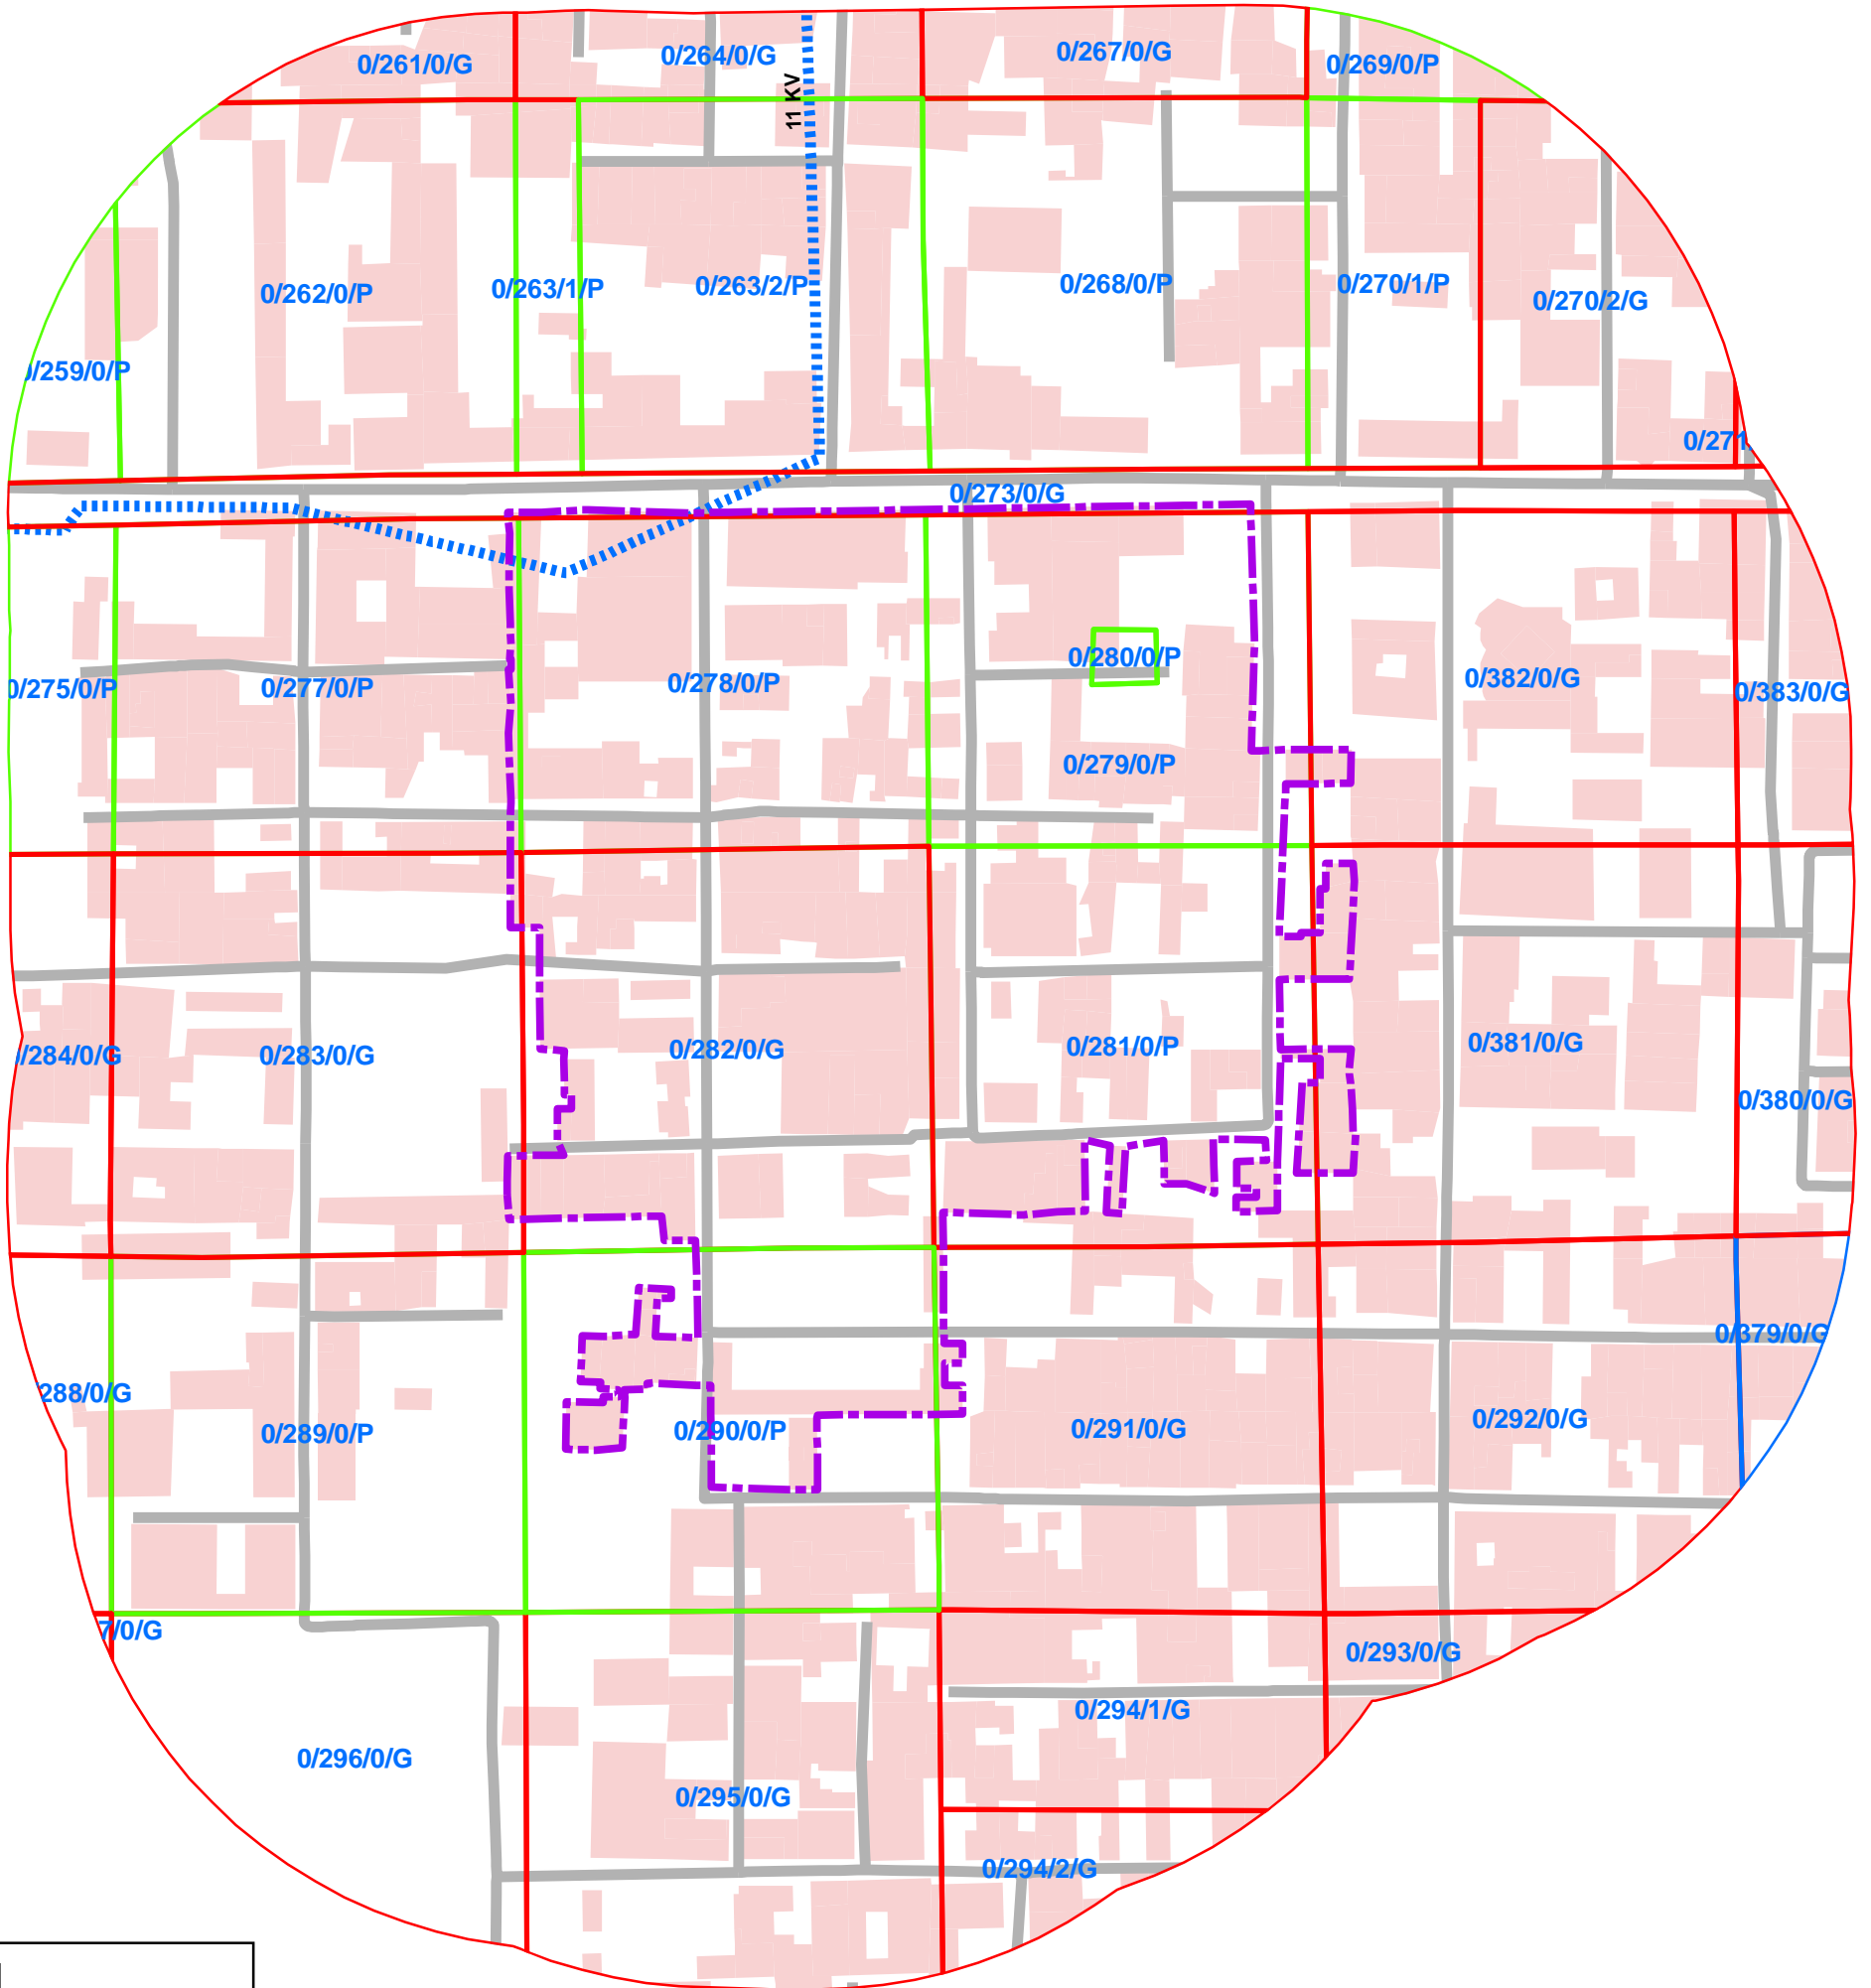

# 174\_BLOCK - A, MEETHAPUR EXTN. BADARPUR. DELHI, UNAUTHORISED COLONY.

## Legend

- COLONY BOUNDARY
- KHASRA**
- GOVERNMENT LAND
- UNSPECIFIED LAND
- PRIVATE LAND
- Hindrances
- PowerLineHT
- TrunkSewerLine
- ROADCENTERLINE
- Building

SCALE-1:1,200

### Note:

1. Boundary of Unauthorized Colony is based on the Layout Plan Submitted by the RWA and drawn as per aerial Photography of the year 2007(Built Up) and as per existing regulations/guidelines.
2. Built Up 25% as per 2002 (Approx.)  
Built Up 62% as per 2007
3. Hindrances provided by DDA not available in this colony.
4. Land Status Yet To Be Validated By Revenue Department.
5. Hinderence Data Yet To Be Validated By DDA.