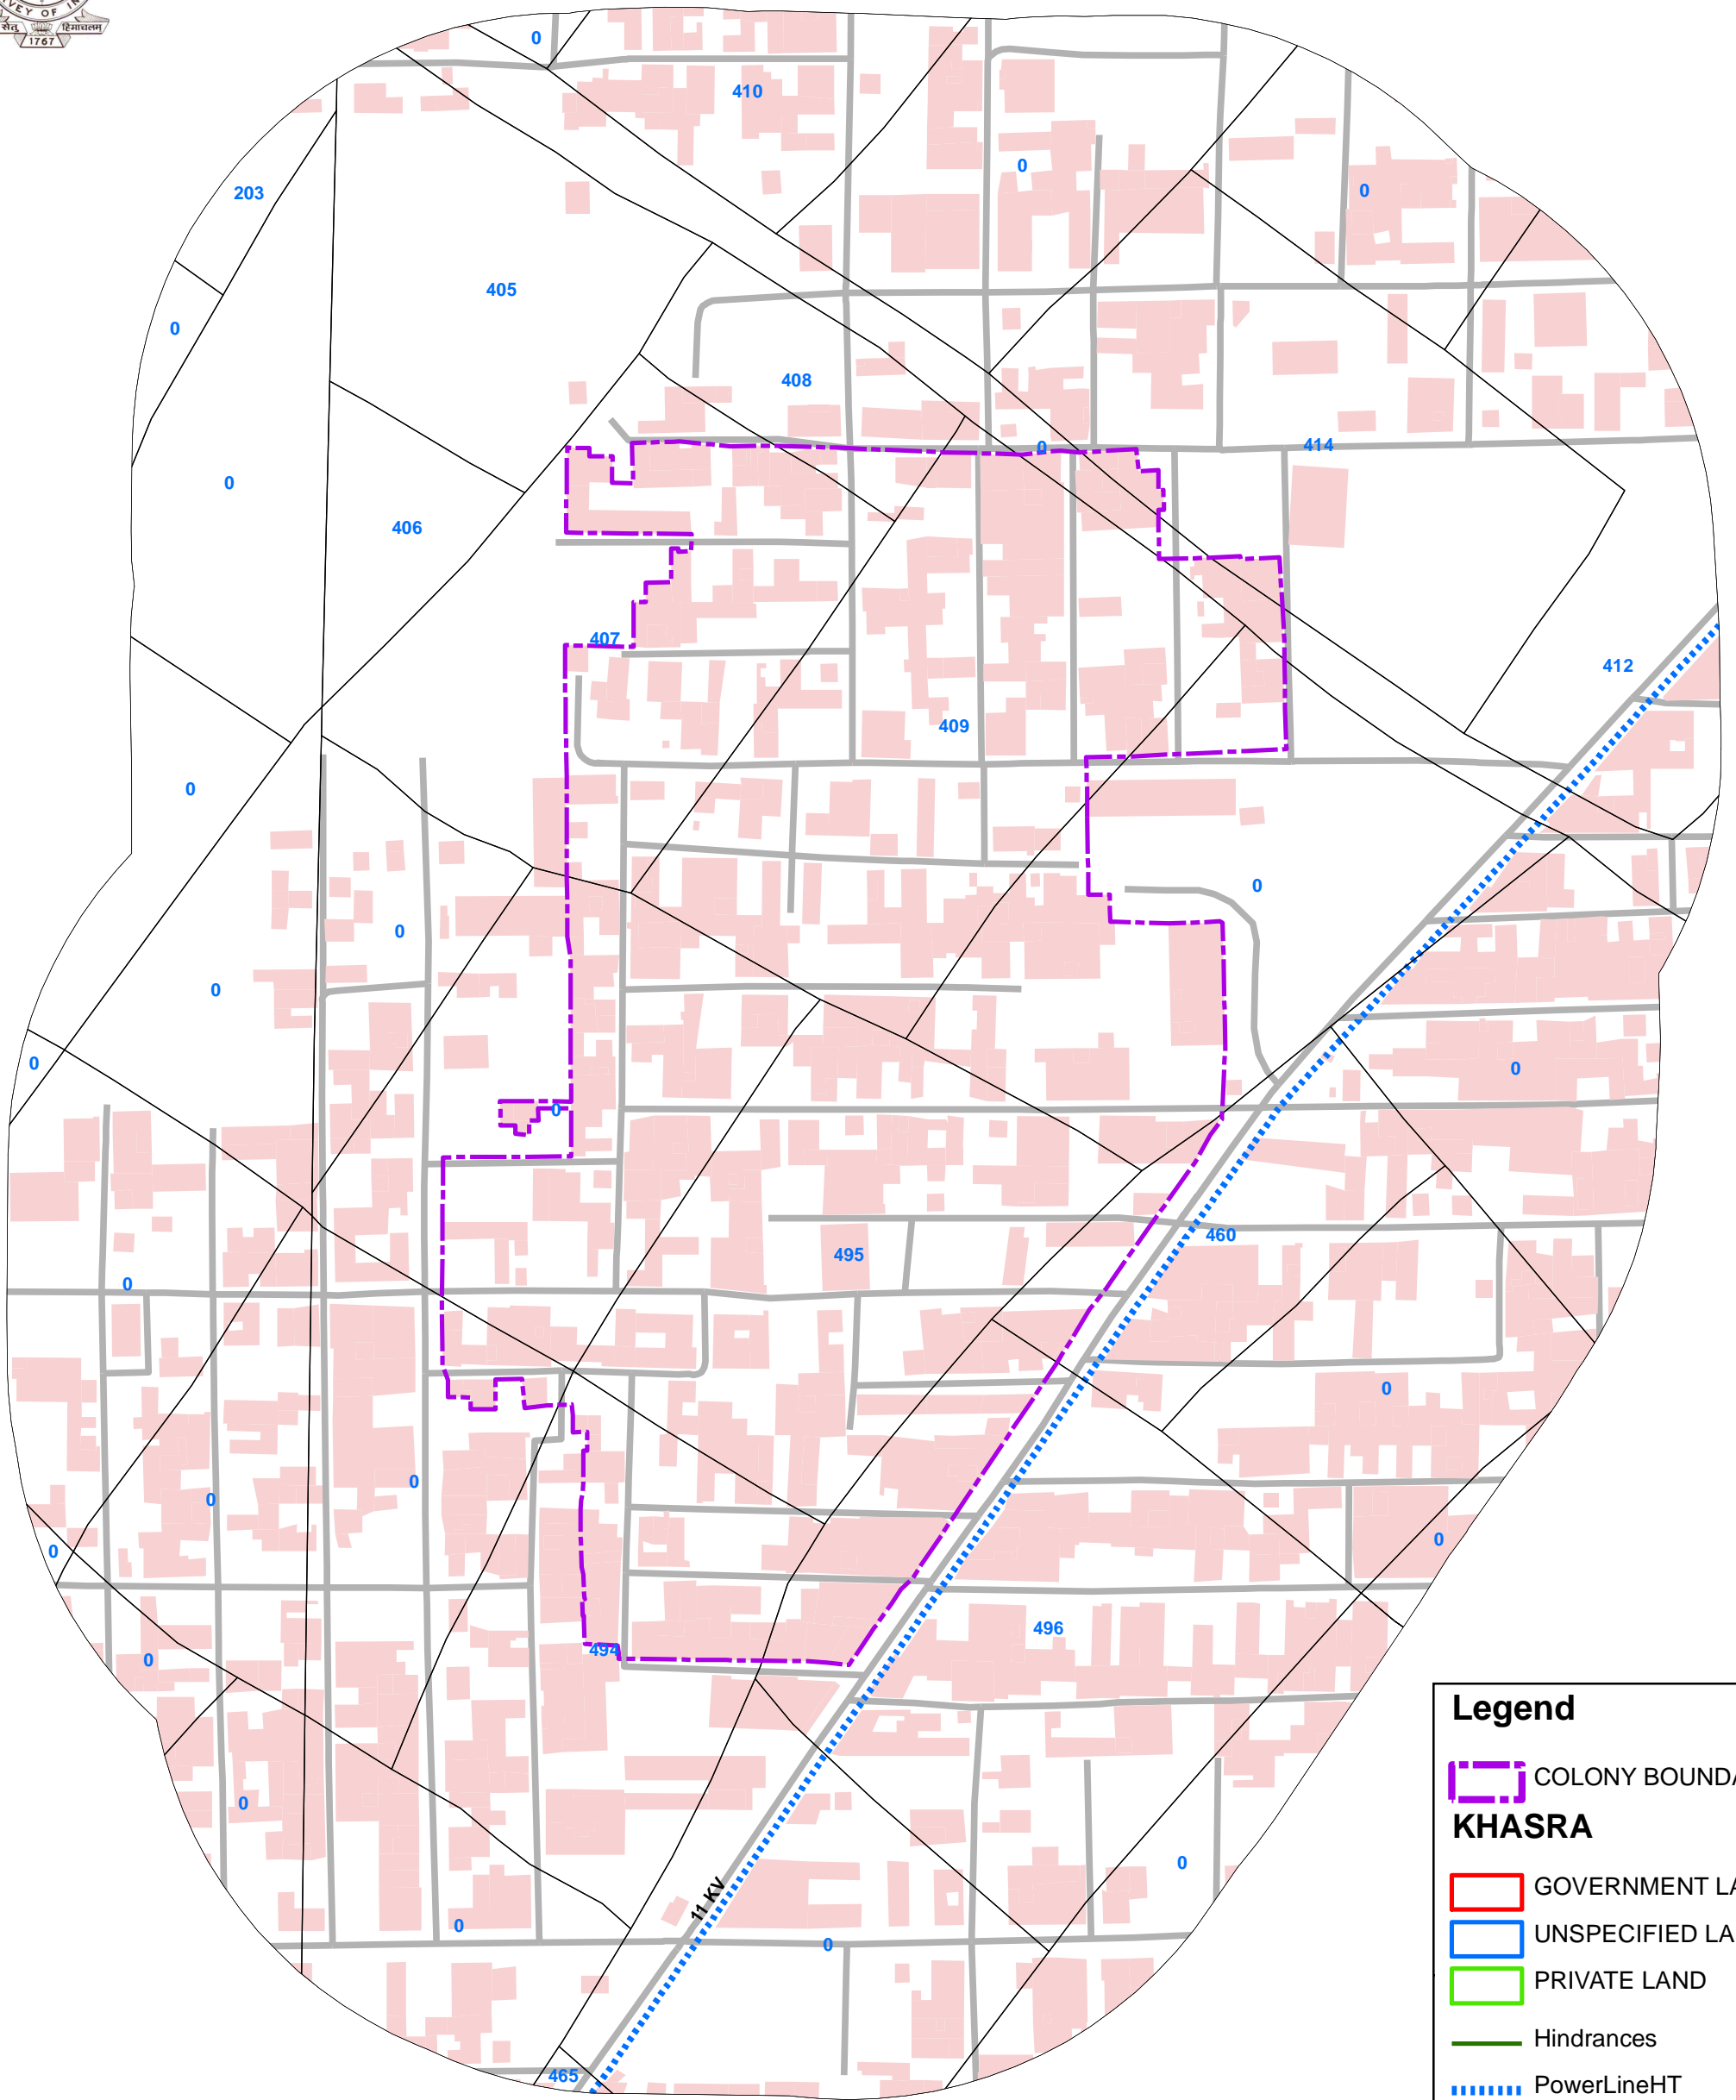

168_PANDEY ENCLAVE, PREM NAGAR PHASE-3, DELHI-110086, UN-AUTHORISED COLONY

Legend

- COLONY BOUNDARY
- KHASRA**
- GOVERNMENT LAND
- UNSPECIFIED LAND
- PRIVATE LAND
- Hindrances
- PowerLineHT
- TrunkSewerLine
- ROADCENTERLINE
- Building

Note:

1. Boundary of Unauthorized Colony is based on the Layout Plan Submitted by the RWA and drawn as per aerial Photography of the year 2007(Built Up) and as per existing regulations/guidelines.
2. Built Up 35% as per 2002 (Approx.)
Built Up 53% as per 2007
3. Hindrances provided by DDA not available in this colony.
4. Land Status is Not Updated
5. Land Status Yet To Be Validated By Revenue Department.
6. Hindrance Data Yet To Be Validated By DDA.

SCALE-1:1,200