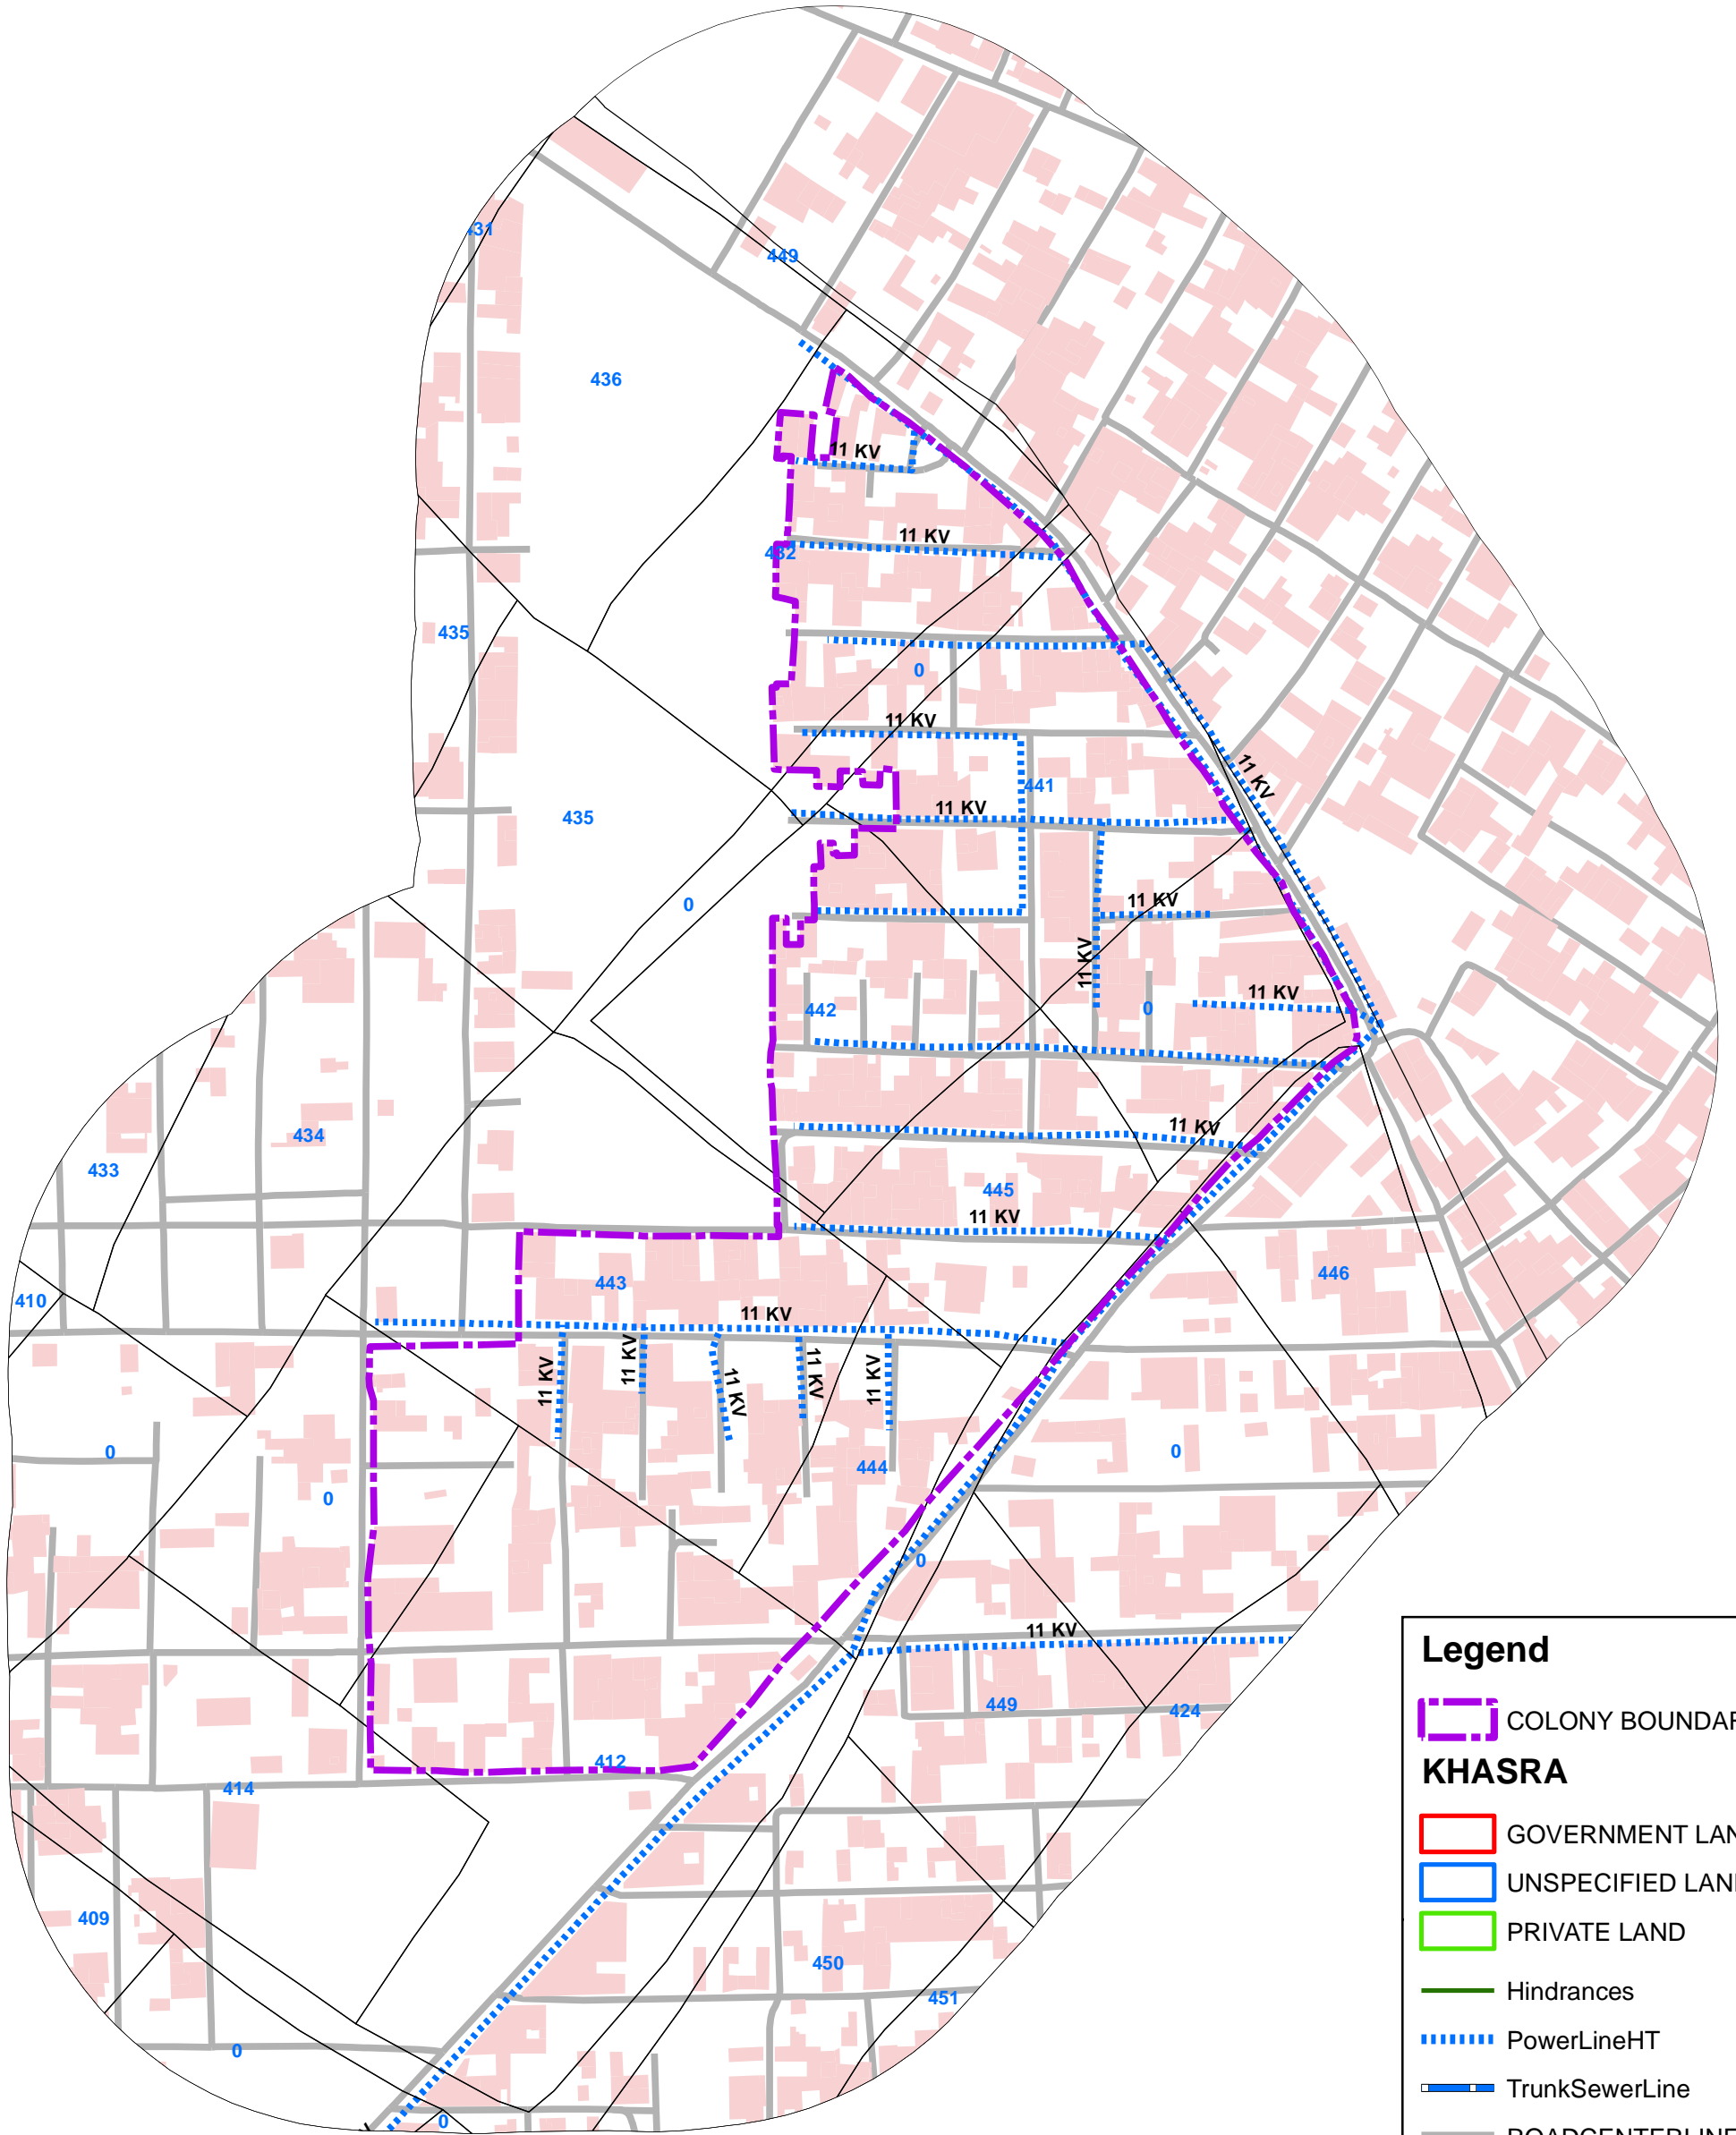

167_LAXMI VIHAR, PREM NAGAR PHASE -3, DELHI-110086, UN-AUTHORISED COLONY

Legend

- COLONY BOUNDARY
- KHASRA**
- GOVERNMENT LAND
- UNSPECIFIED LAND
- PRIVATE LAND
- Hindrances
- PowerLineHT
- TrunkSewerLine
- ROADCENTERLINE
- Building

Note:

1. Boundary of Unauthorized Colony is based on the Layout Plan Submitted by the RWA and drawn as per aerial Photography of the year 2007(Built Up) and as per existing regulations/guidelines.
2. Built Up 40% as per 2002 (Approx.)
Built Up 53% as per 2007
3. Hindrances provided by DDA not available in this colony.
4. Land Status is Not Updated
5. Land Status Yet To Be Validated By Revenue Department.
6. Hindrance Data Yet To Be Validated By DDA.

SCALE-1:1,500