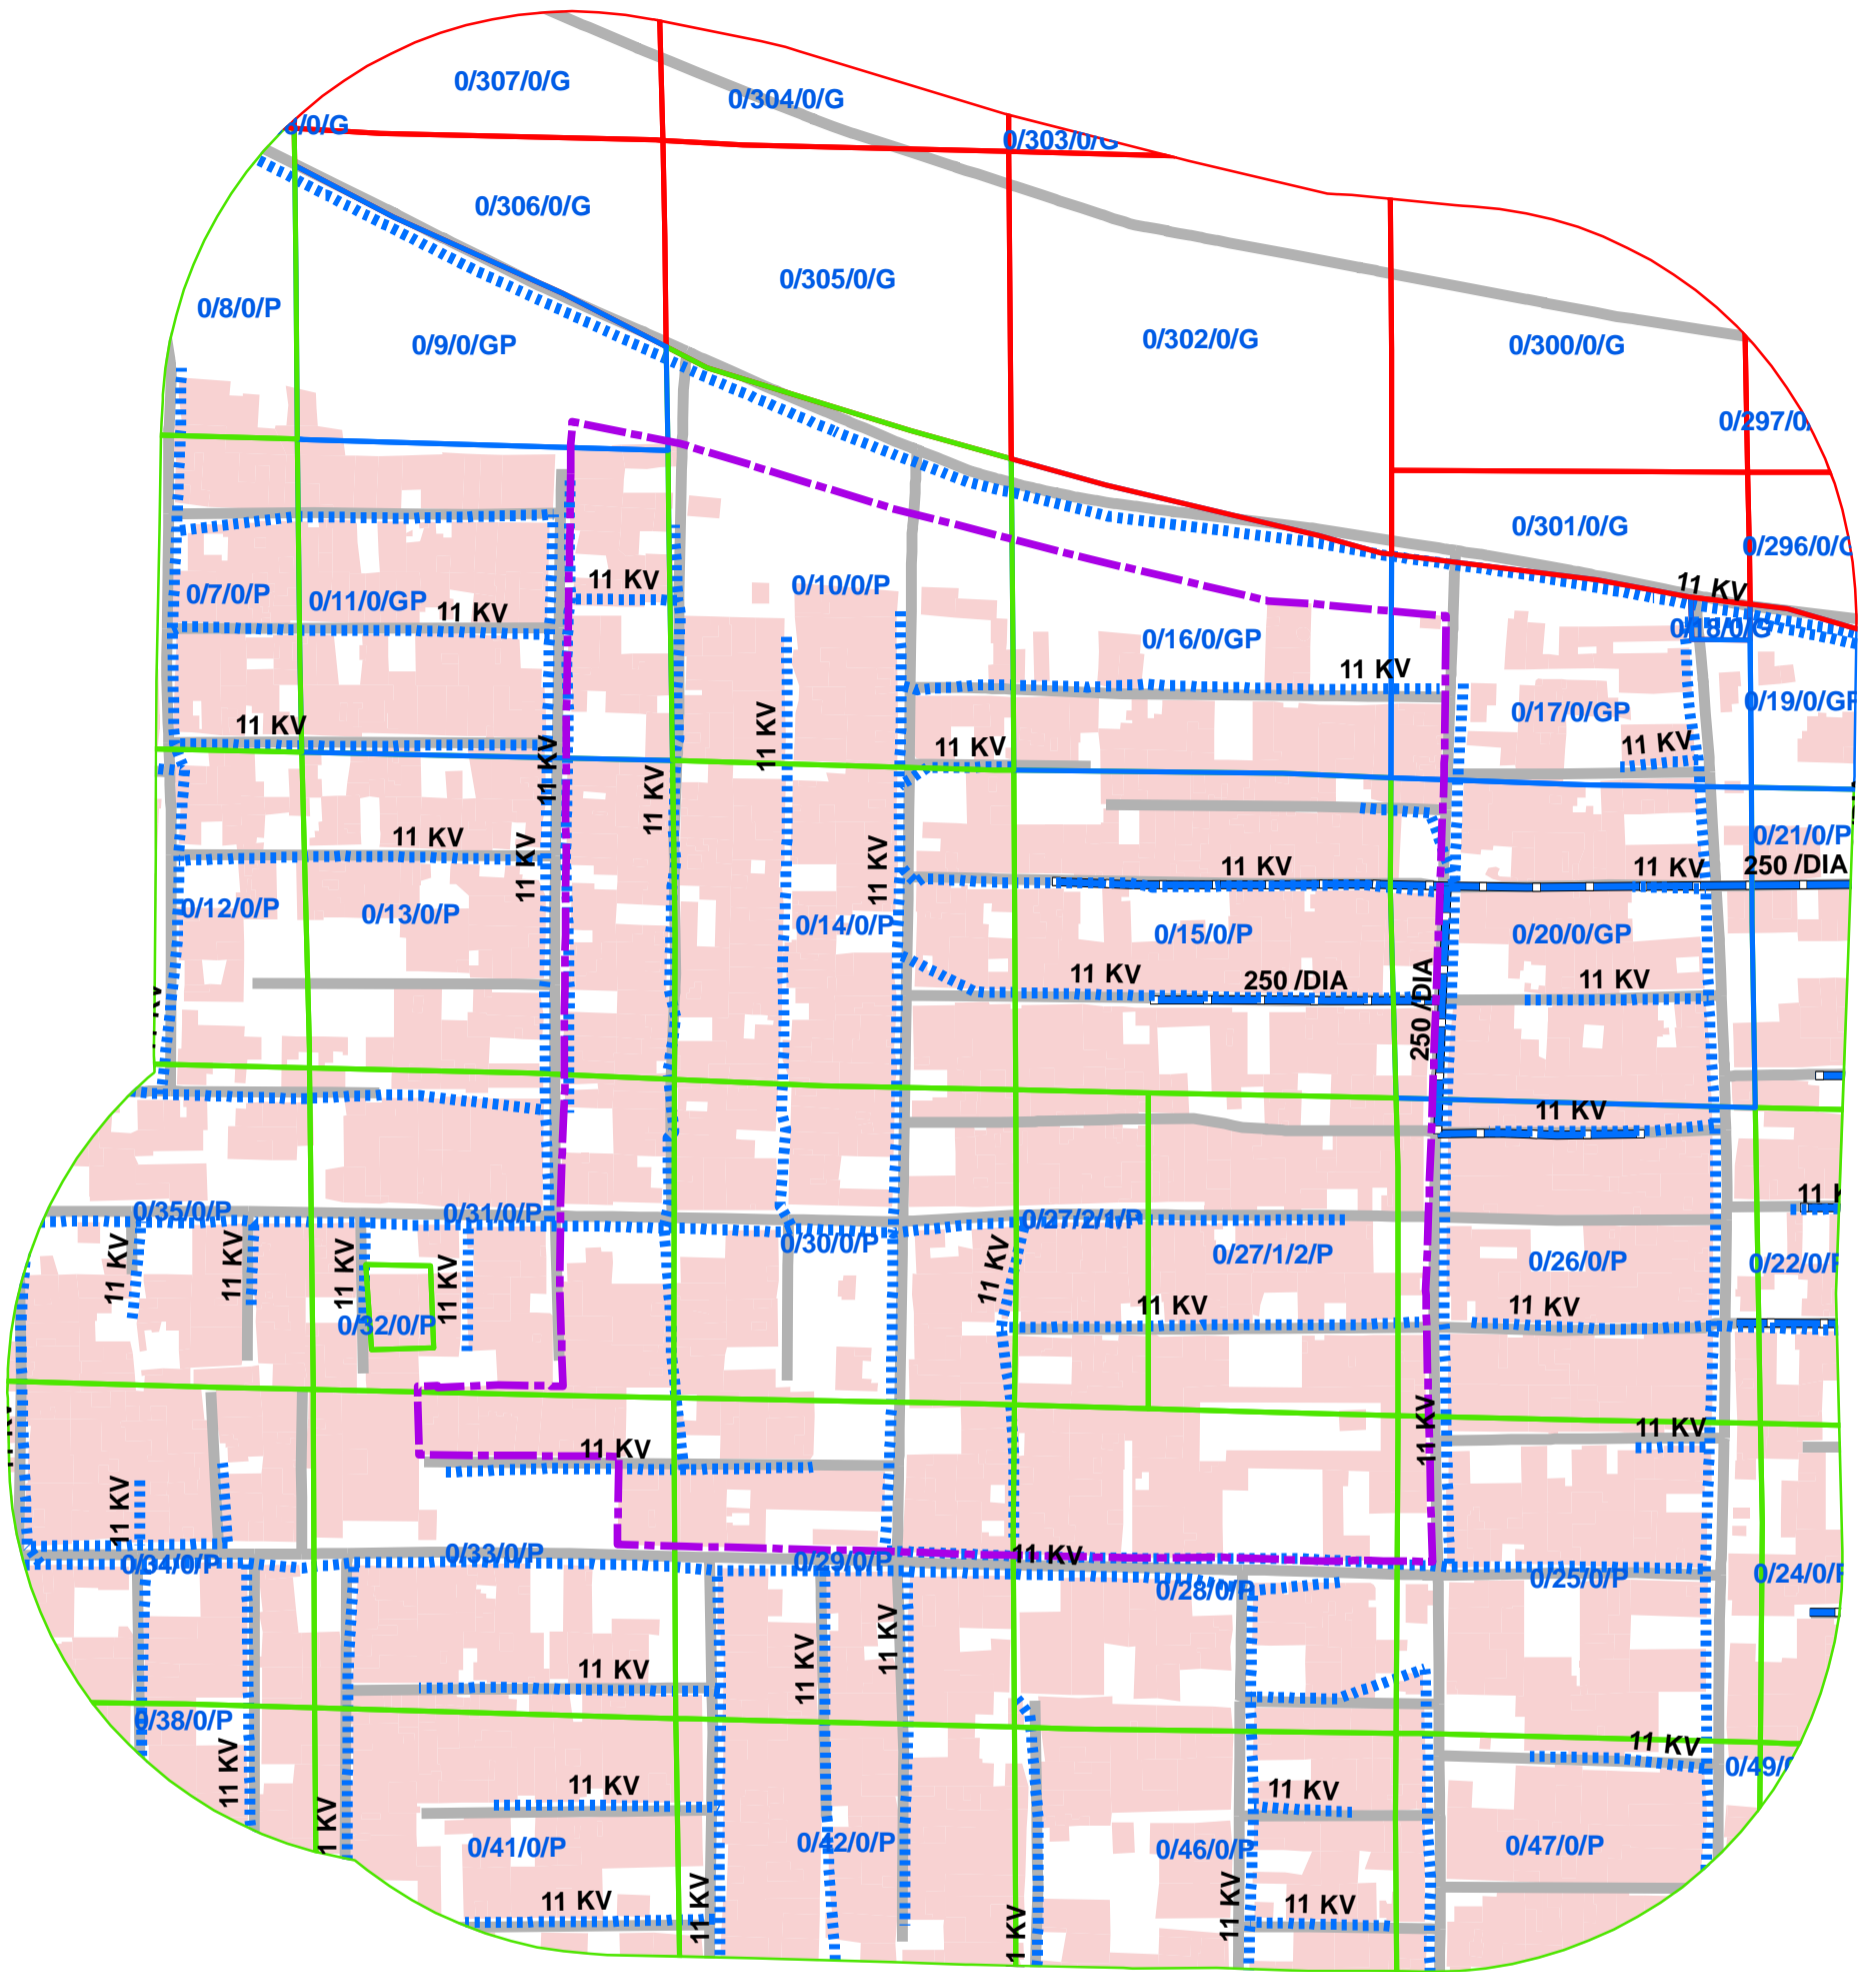

1578_L BLOCK, SOURABH VIHAR, JAIPUR EXTENSION UNAUTHORISED COLONY

Legend

- COLONY BOUNDARY
- KHASRA**
- GOVERNMENT LAND
- UNSPECIFIED LAND
- PRIVATE LAND
- Hindrances
- PowerLineHT
- TrunkSewerLine
- ROADCENTERLINE
- Building

SCALE-1:1,474

- Note:
1. Boundary of Unauthorized Colony is based on the Layout Plan Submitted by the RWA and drawn as per aerial Photography of the year 2007(Built Up) and as per existing regulations/guidelines.
 2. Built Up 70% as per 2002 (Approx.)
Built Up 71% as per 2007
 3. Hindrances provided by DDA not available in this colony.
 4. Hindrances Yet To Be Validated By Revenue Department.
 5. Land Status Yet To Be Validated By Revenue Department.