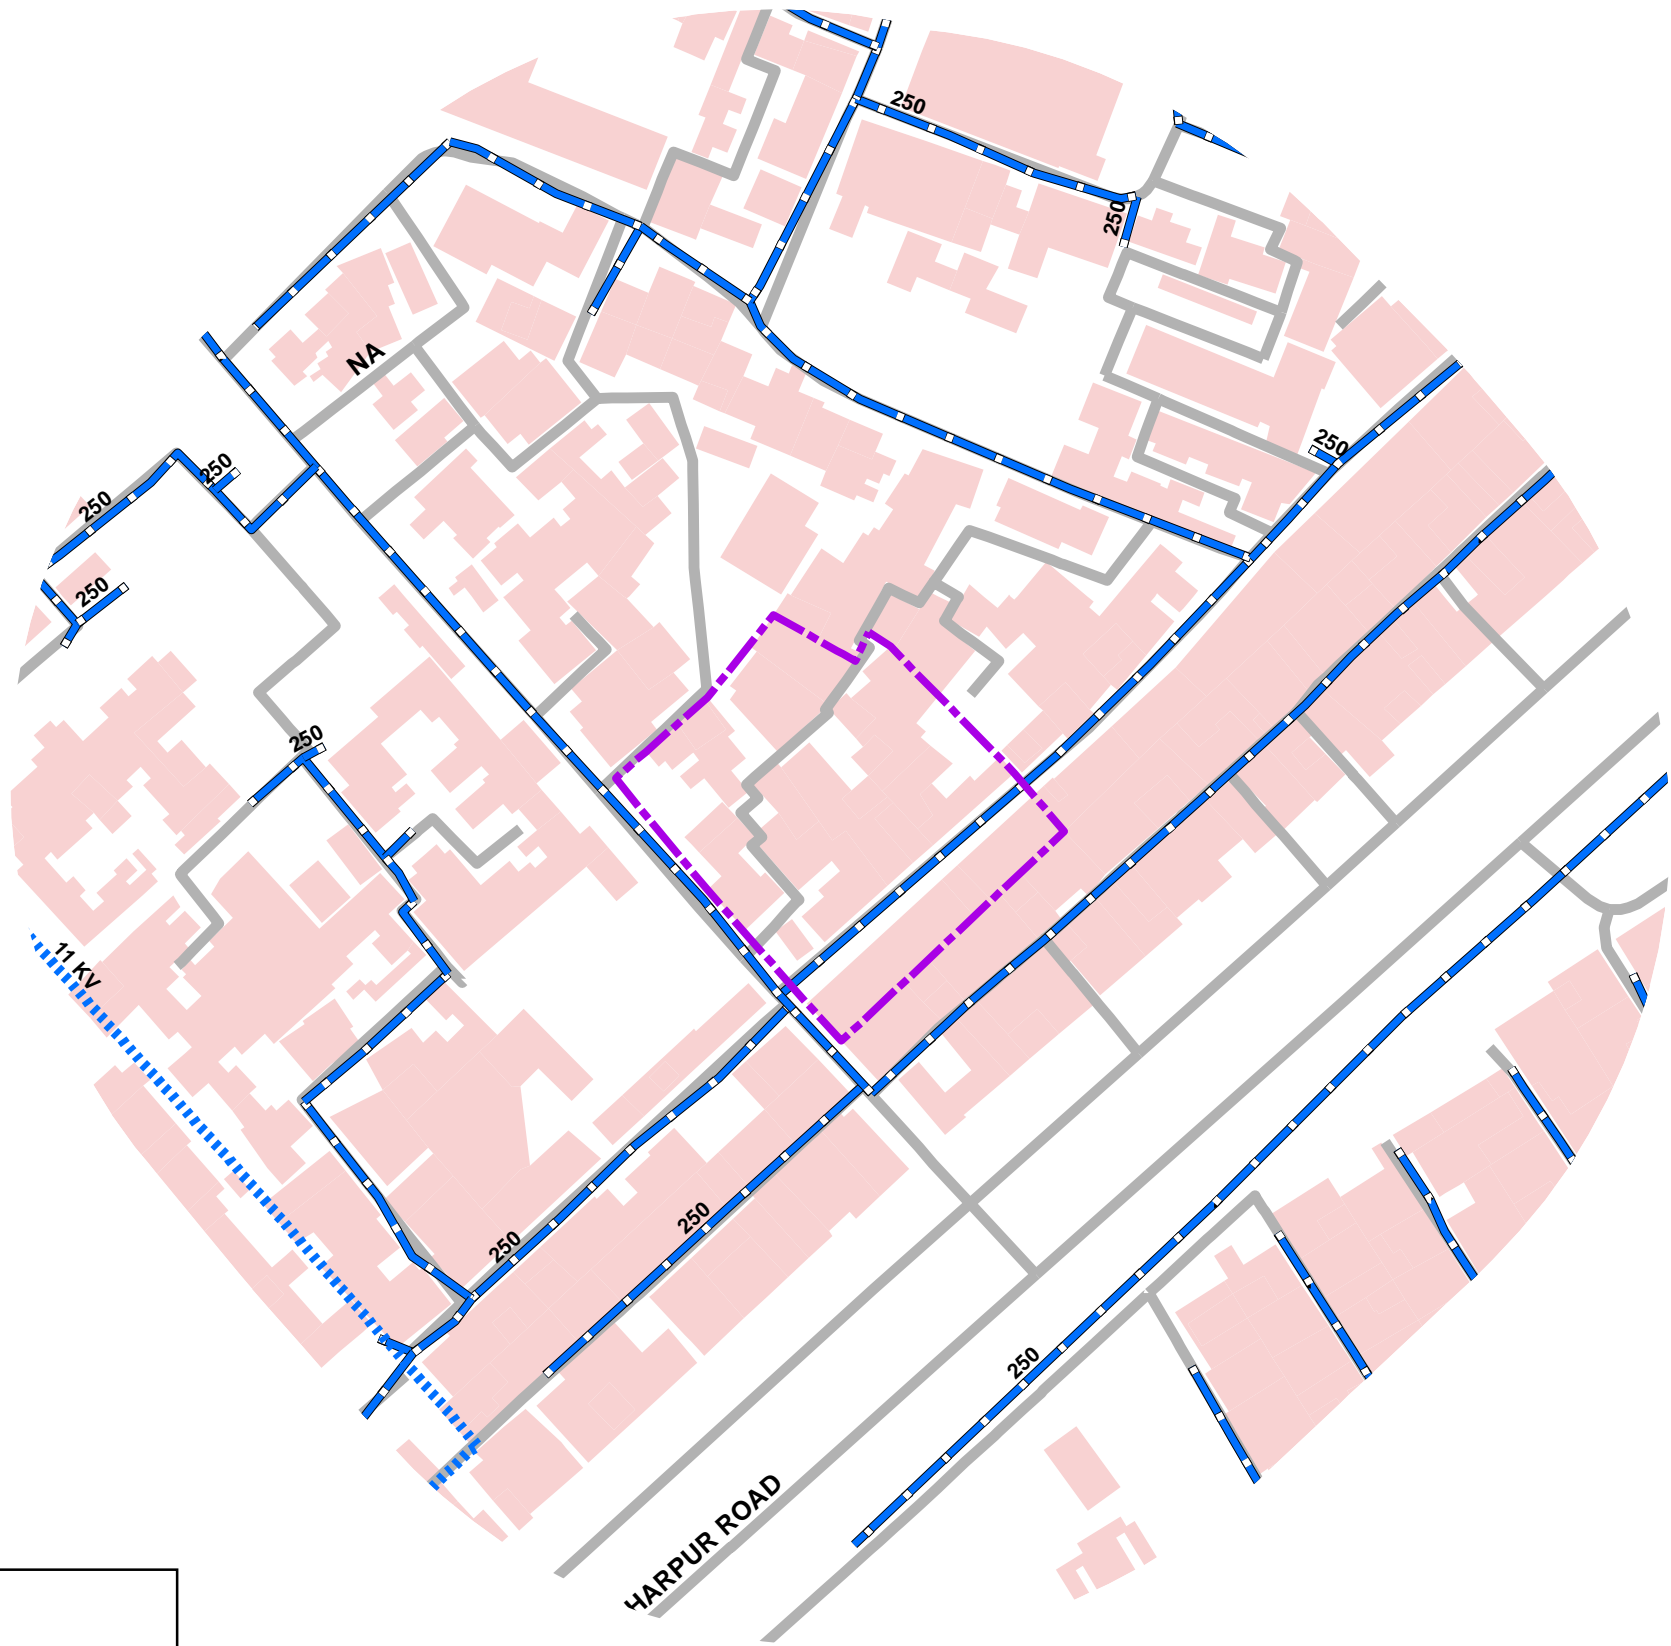

1576_SOUTH INDIAN SAMITI (LEPORASY COLONY) TAHIRPUR. DELHI, UNAUTHORISED COLONY.

Legend

- COLONY BOUNDARY
- KHASRA**
- GOVERNMENT LAND
- UNSPECIFIED LAND
- PRIVATE LAND
- Hindrances
- PowerLineHT
- TrunkSewerLine
- ROADCENTERLINE
- Building

SCALE-1:1,000

- Note:
1. Boundary of Unauthorized Colony is based on the Layout Plan Submitted by the RWA and drawn as per aerial Photography of the year 2007(Built Up) and as per existing regulations/guidelines.
 2. Built Up 60% as per 2002 (Approx.)
Built Up 67% as per 2007
 3. Hindrances provided by DDA not available in this colony.
 4. Khasra not available.
 5. Land Status Yet To Be Validated By Revenue Department.
 6. Hindrance Data Yet To Be Validated By DDA.