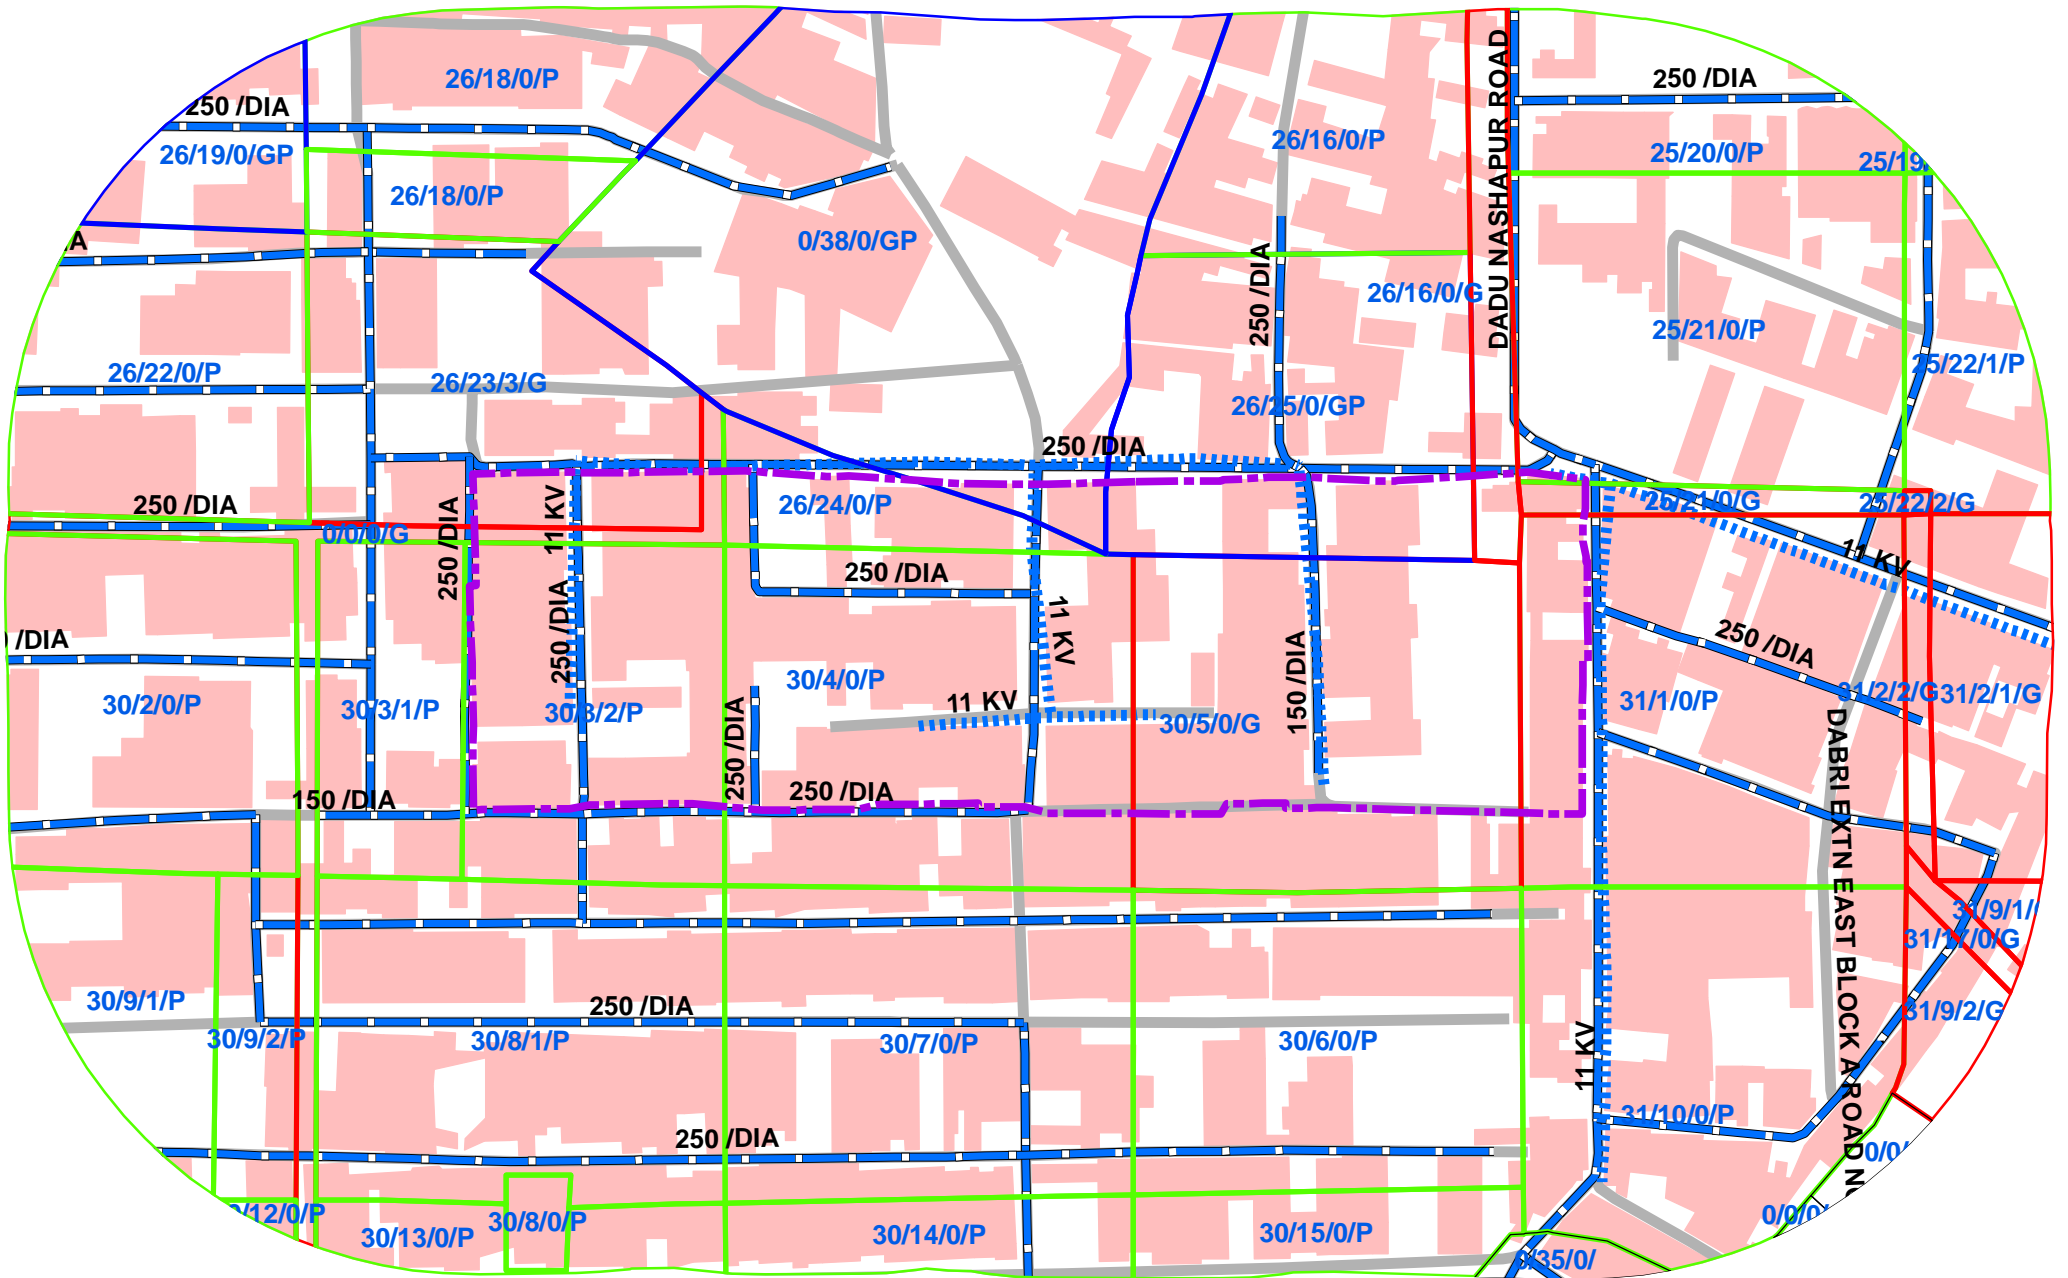

1567 - BLOCK 'RZ' VAISHALI EXTN, DABRI PALAM ROAD UNAUTHORISED COLONY

Legend

- COLONY BOUNDARY
- KHASRA**
- GOVERNMENT LAND
- UNSPECIFIED LAND
- PRIVATE LAND
- Hindrances
- PowerLineHT
- TrunkSewerLine
- ROADCENTERLINE
- Building

SCALE-1:1,300

Note:

1. Boundary of Unauthorized Colony is based on the Layout Plan Submitted by the RWA and drawn as per aerial Photography of the year 2007(Built Up) and as per existing regulations/guidelines.
2. Built Up as per 2002 - AP N/A
Built Up 66% as per 2007
3. Hindrances provided by DDA not available in this colony.
4. Land Status is Not Updated.
5. Land Status Yet To Be Validated By Revenue Department.
6. Hinderence Data Yet To Be Validated By DDA.