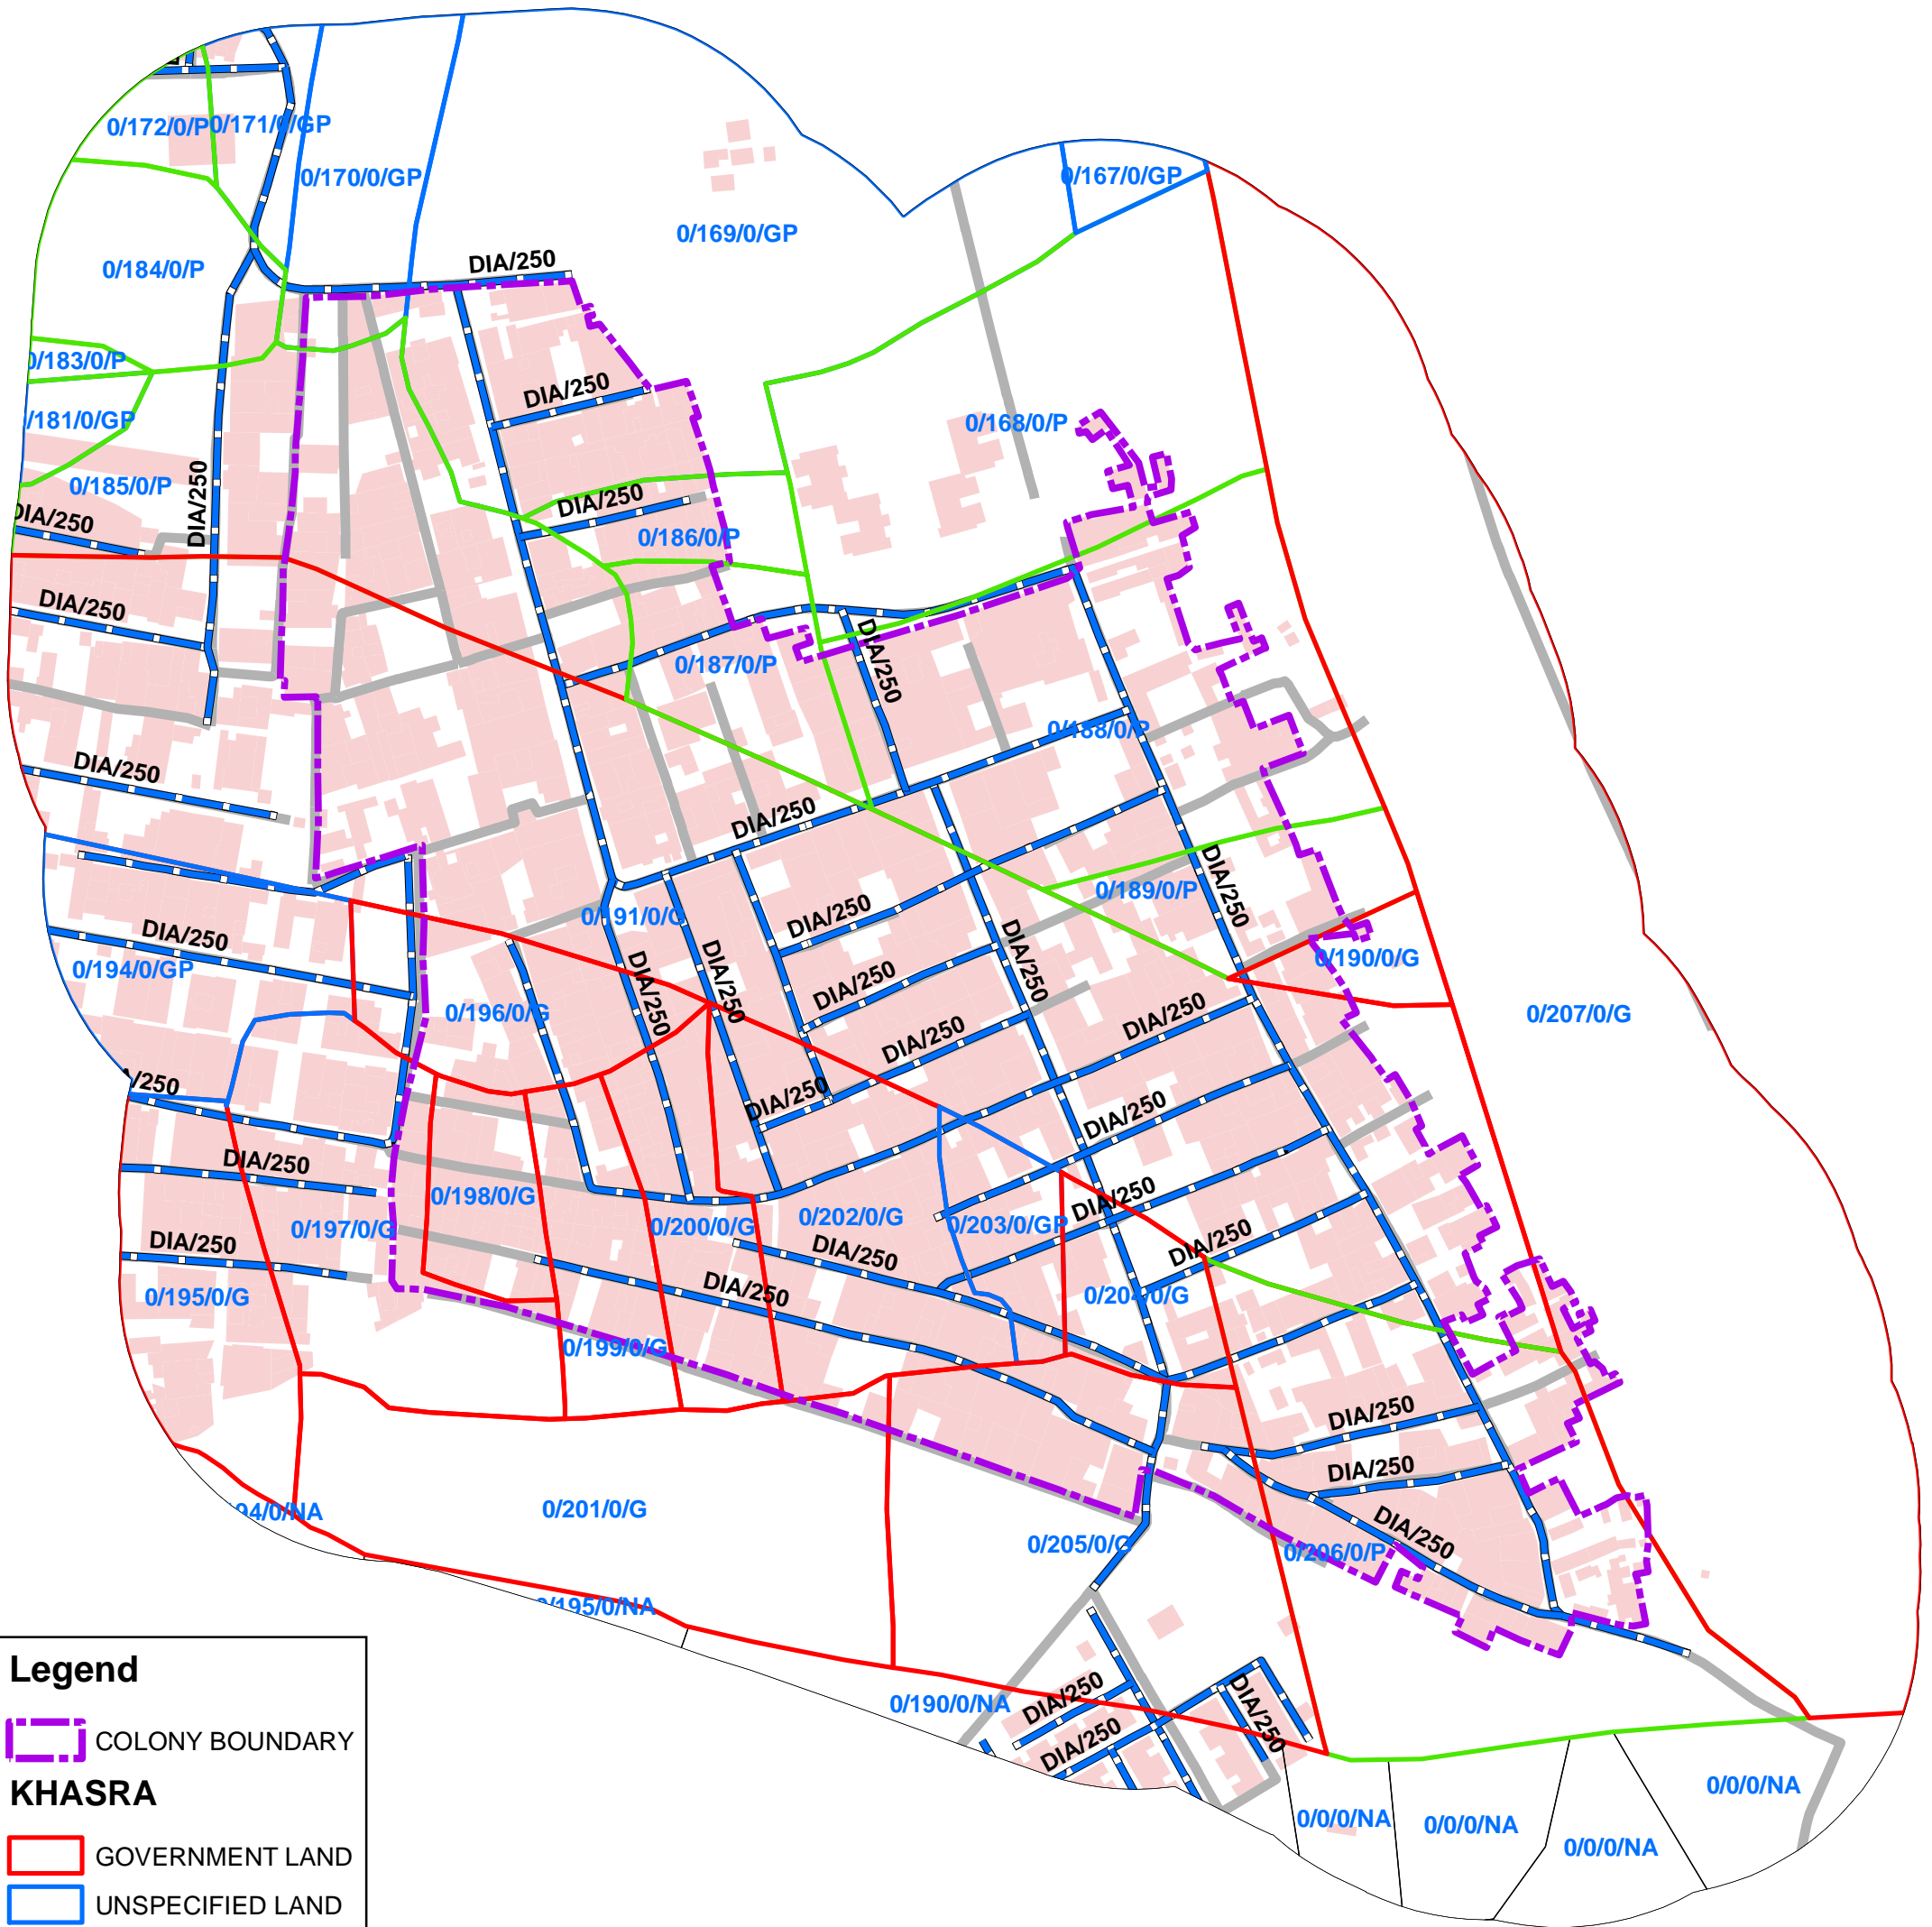

# 155\_OKHLA VIHAR,OKHLA,NEW DELHI\_25, UNAUTHORISED COLONY

**Legend**

- COLONY BOUNDARY
- KHASRA**
- GOVERNMENT LAND
- UNSPECIFIED LAND
- PRIVATE LAND
- Hindrances
- PowerLineHT
- TrunkSewerLine
- ROADCENTERLINE
- Building

SCALE-1:2,000

- Note:**
1. Boundary of Unauthorized Colony is based on the Layout Plan Submitted by the RWA and drawn as per aerial Photography of the year 2007(Built Up) and as per existing regulations/guidelines.
  2. Built Up as per 2002 - AP N/A  
Built Up 72% as per 2007
  3. Hindrances provided by DDA not available in this colony.
  4. Land Status is Not Updated