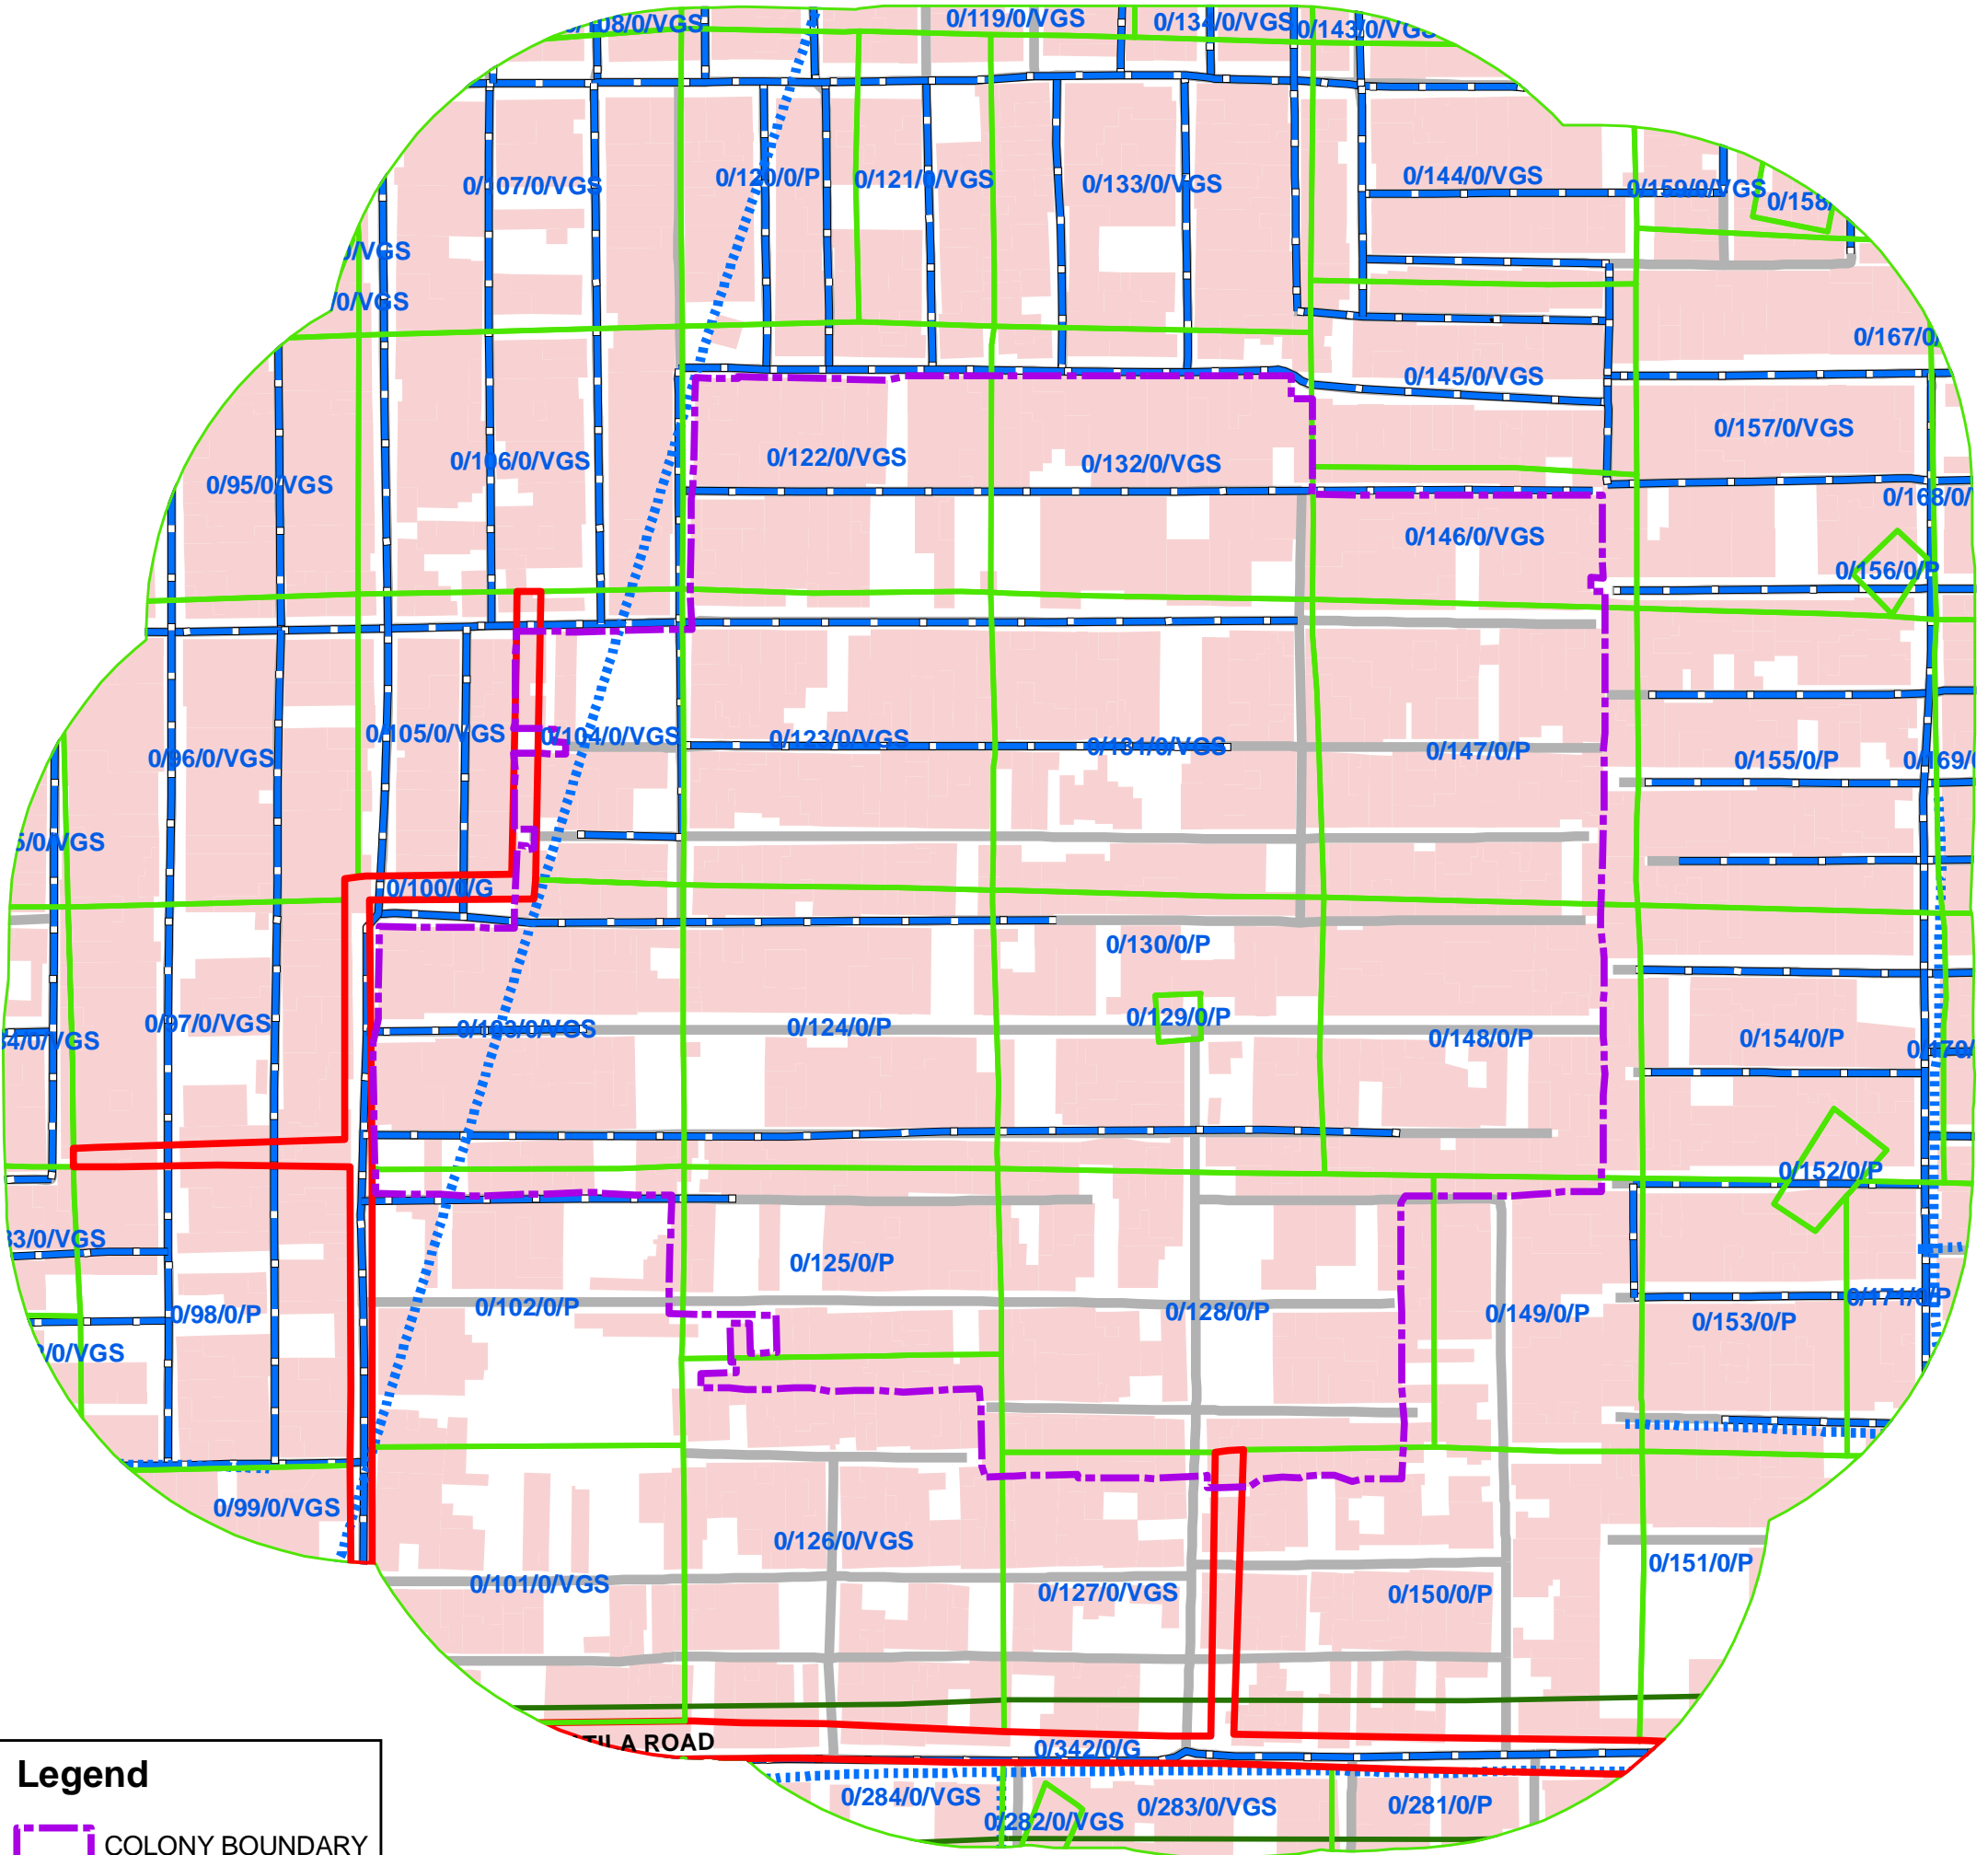

150_O-BLOCK EXTN. GEETA ENCLAVE, UTTAM NAGAR

Legend

- COLONY BOUNDARY
- KHASRA**
- GOVERNMENT LAND
- UNSPECIFIED LAND
- PRIVATE LAND
- Hindrances
- PowerLineHT
- TrunkSewerLine
- ROADCENTERLINE
- Building

Note:
 1. Boundary of Unauthorized Colony is based on the Layout Plan Submitted by the RWA and drawn as per aerial Photography of the year 2007(Built Up) and as per existing regulations/guidelines.
 2. Built Up 80% as per 2002 (Approx.)
 Built Up 84% as per 2007
 3. Hindrances provided by DDA available in this colony.

SCALE-1:1,500