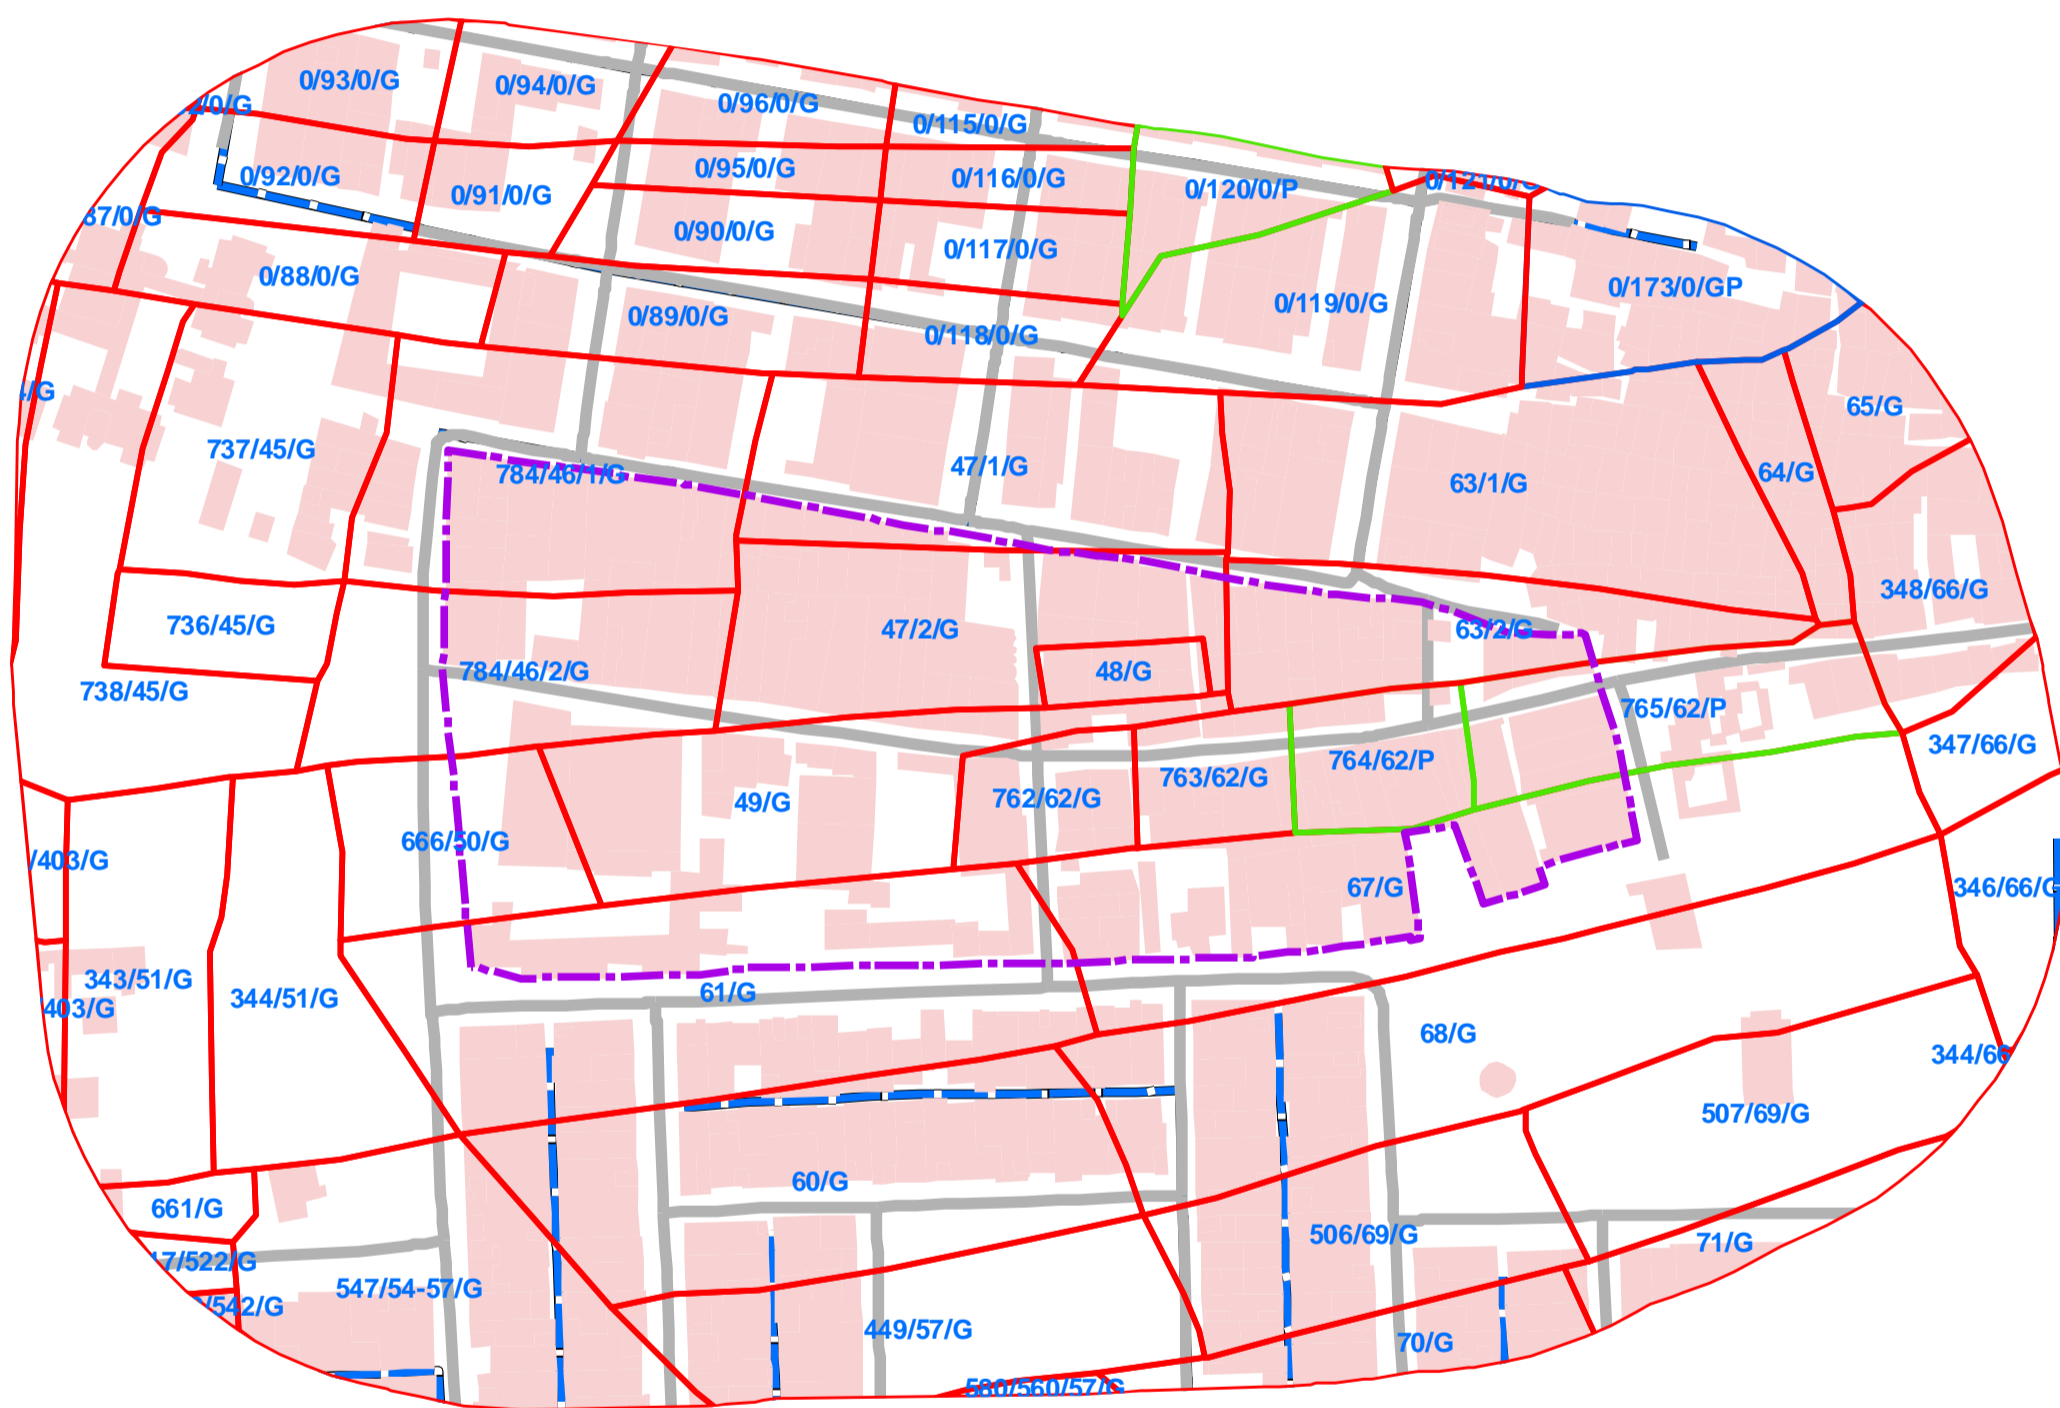

1457_DHAKA JOHAR, DR. MUKHERJEE NAGAR, UNAUTHORISED COLONY.

Legend

- COLONY BOUNDARY
- KHASRA**
- GOVERNMENT LAND
- UNSPECIFIED LAND
- PRIVATE LAND
- Hindrances
- PowerLineHT
- TrunkSewerLine
- ROADCENTERLINE
- Building

SCALE-1:1,400

0 18 27 36
Meters

Note:

1. Boundary of Unauthorized Colony is based on the Layout Plan Submitted by the RWA and drawn as per aerial Photography of the year 2007 (Built Up), excluding open areas in the periphery of the colony.
2. Built Up 69.00% as per 2002 (Approx.)
Built Up 74.96% as per 2007
3. Hindrances provided by DDA not available in this colony.