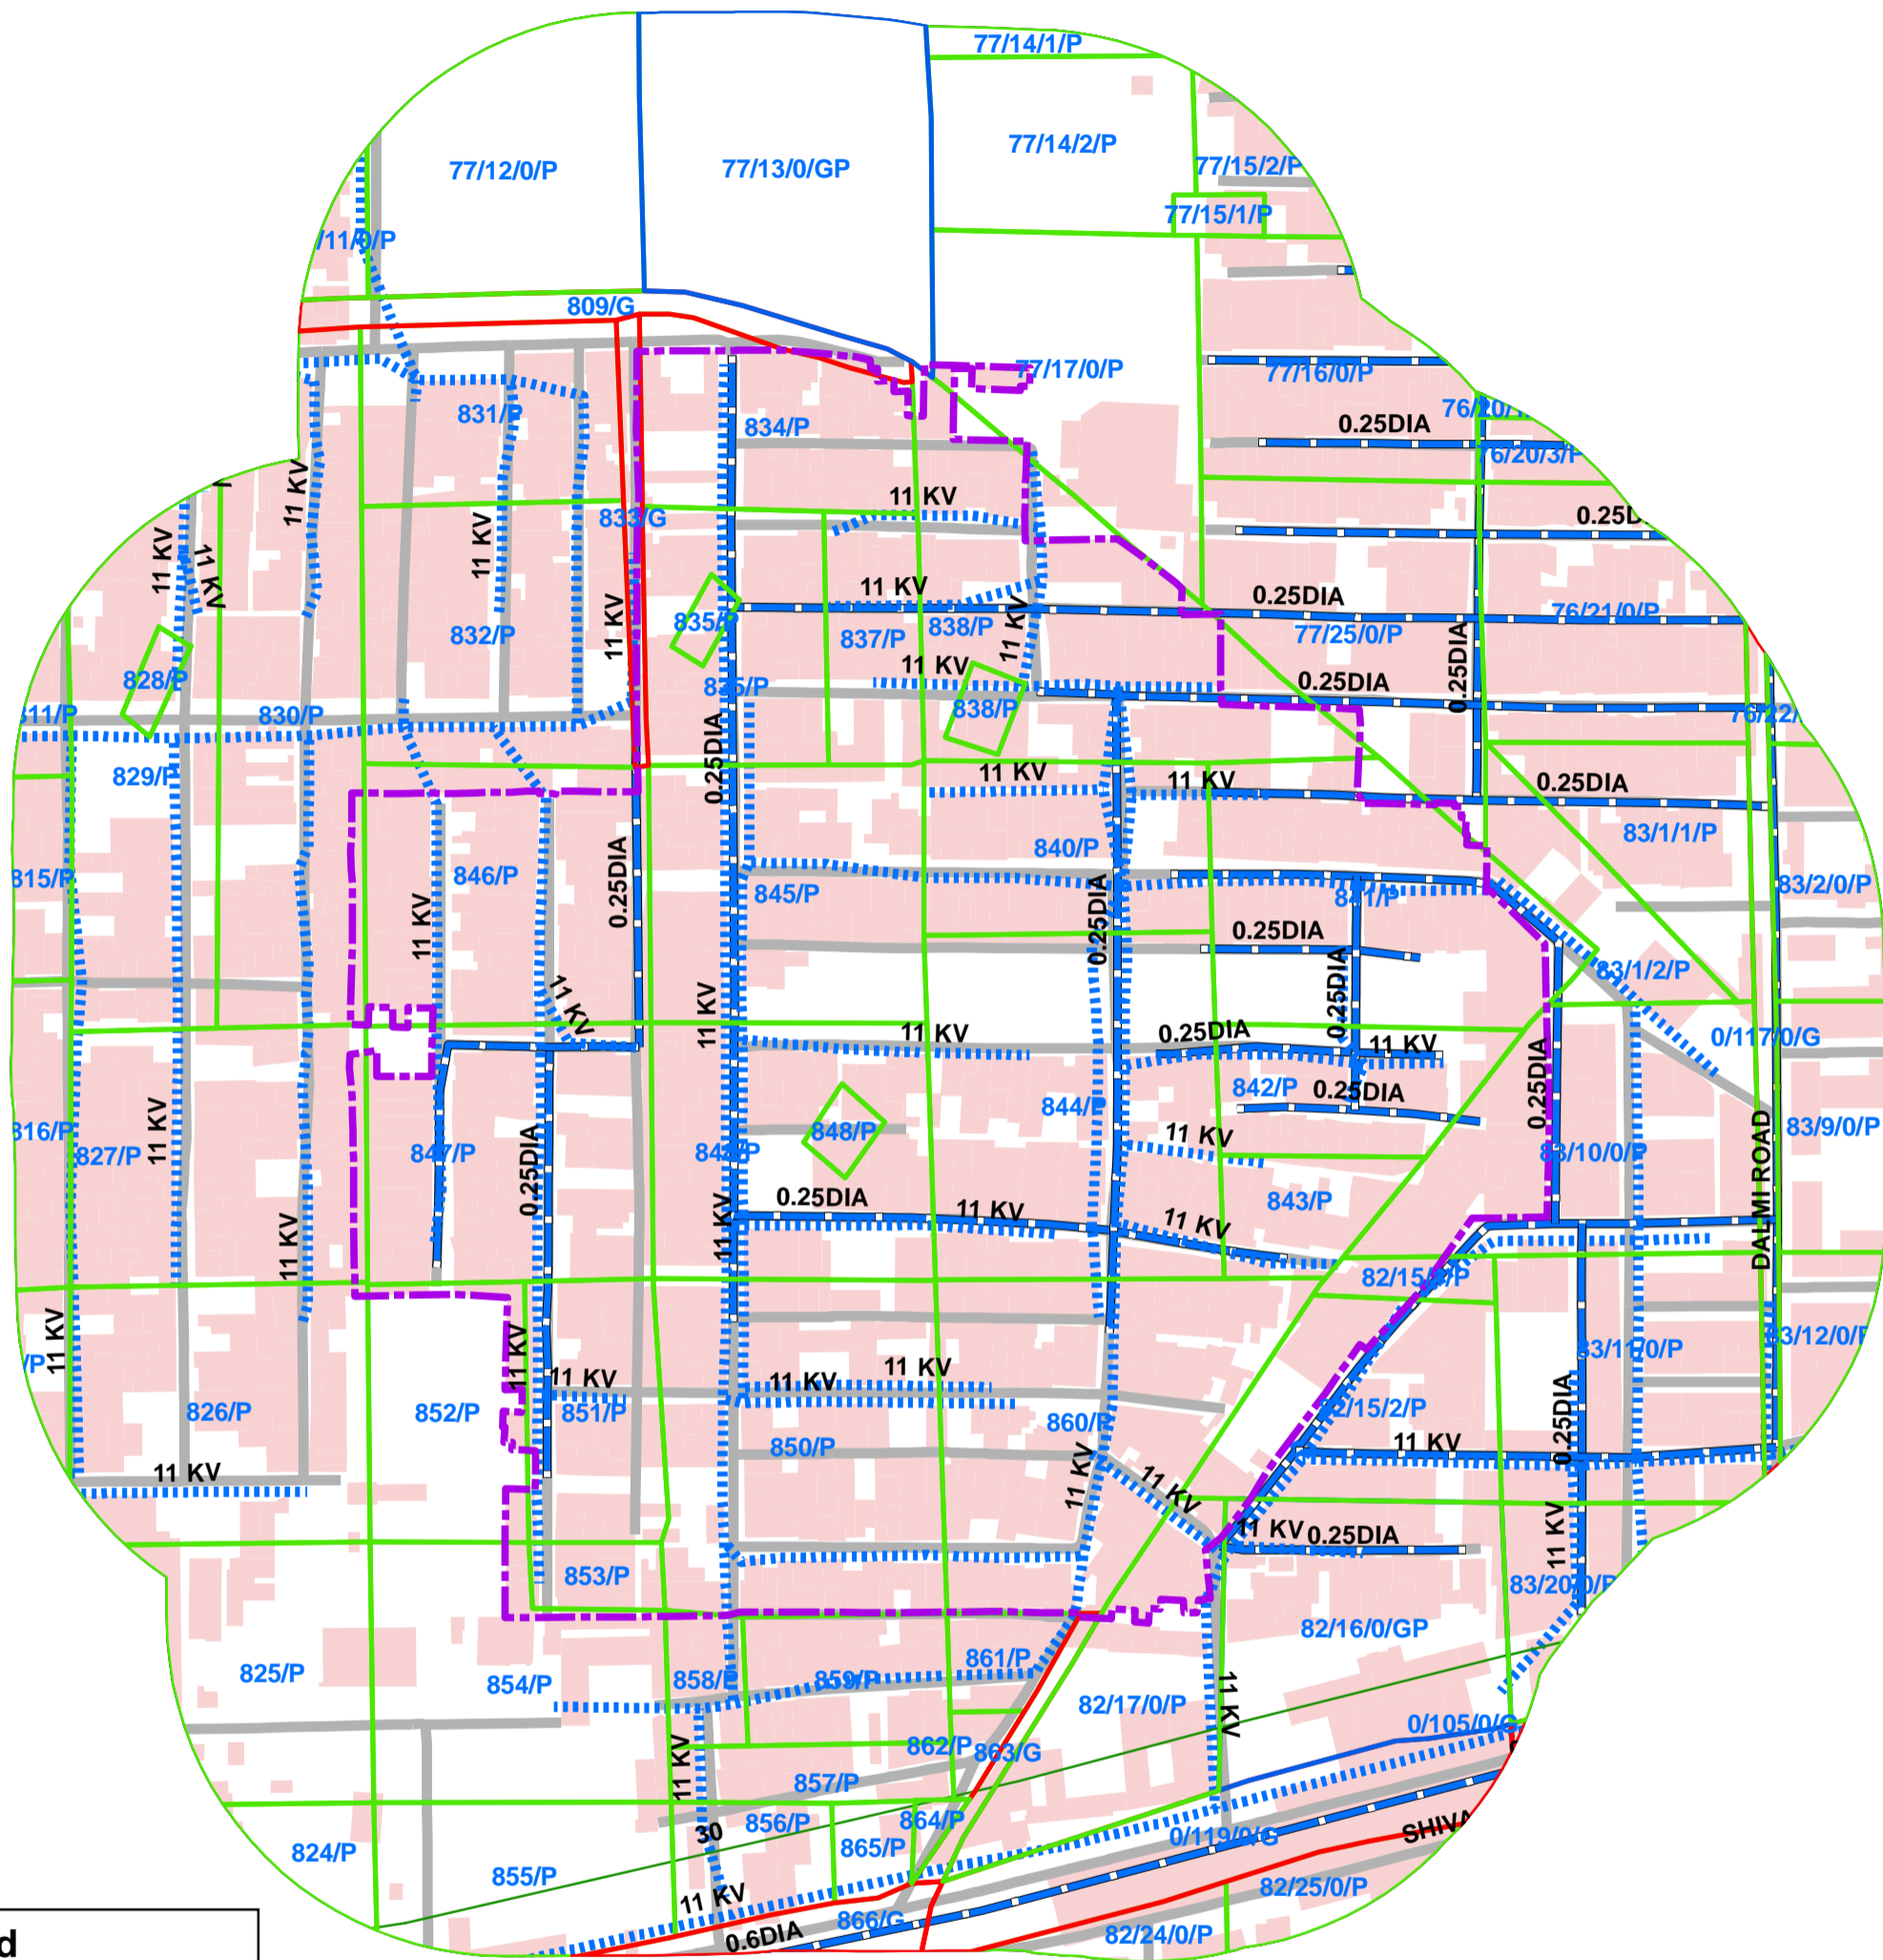

1454_ANANDAVIHAR,GURPREET NAGAR,NEAR , R- BLOCK, NEW DELHI-59, UNAUTHORISED COLONY

Legend

- COLONY BOUNDARY
- KHASRA**
- GOVERNMENT LAND
- UNSPECIFIED LAND
- PRIVATE LAND
- Hindrances
- PowerLineHT
- TrunkSewerLine
- ROADCENTERLINE
- Building

SCALE-1:1,700

Note:

1. Boundary of Unauthorized Colony is based on the Layout Plan Submitted by the RWA and drawn as per aerial Photography of the year 2007(Built Up), excluding open areas in the periphery of the colony.
2. Built Up 70.00% as per 2002 (Approx.)
Built Up 76.10% as per 2007
3. Hindrances provided by DDA not available in this colony.
4. Land Status Yet To Be Validated By Revenue Department.
5. Hinderence Data Yet To Be Validated By DDA.