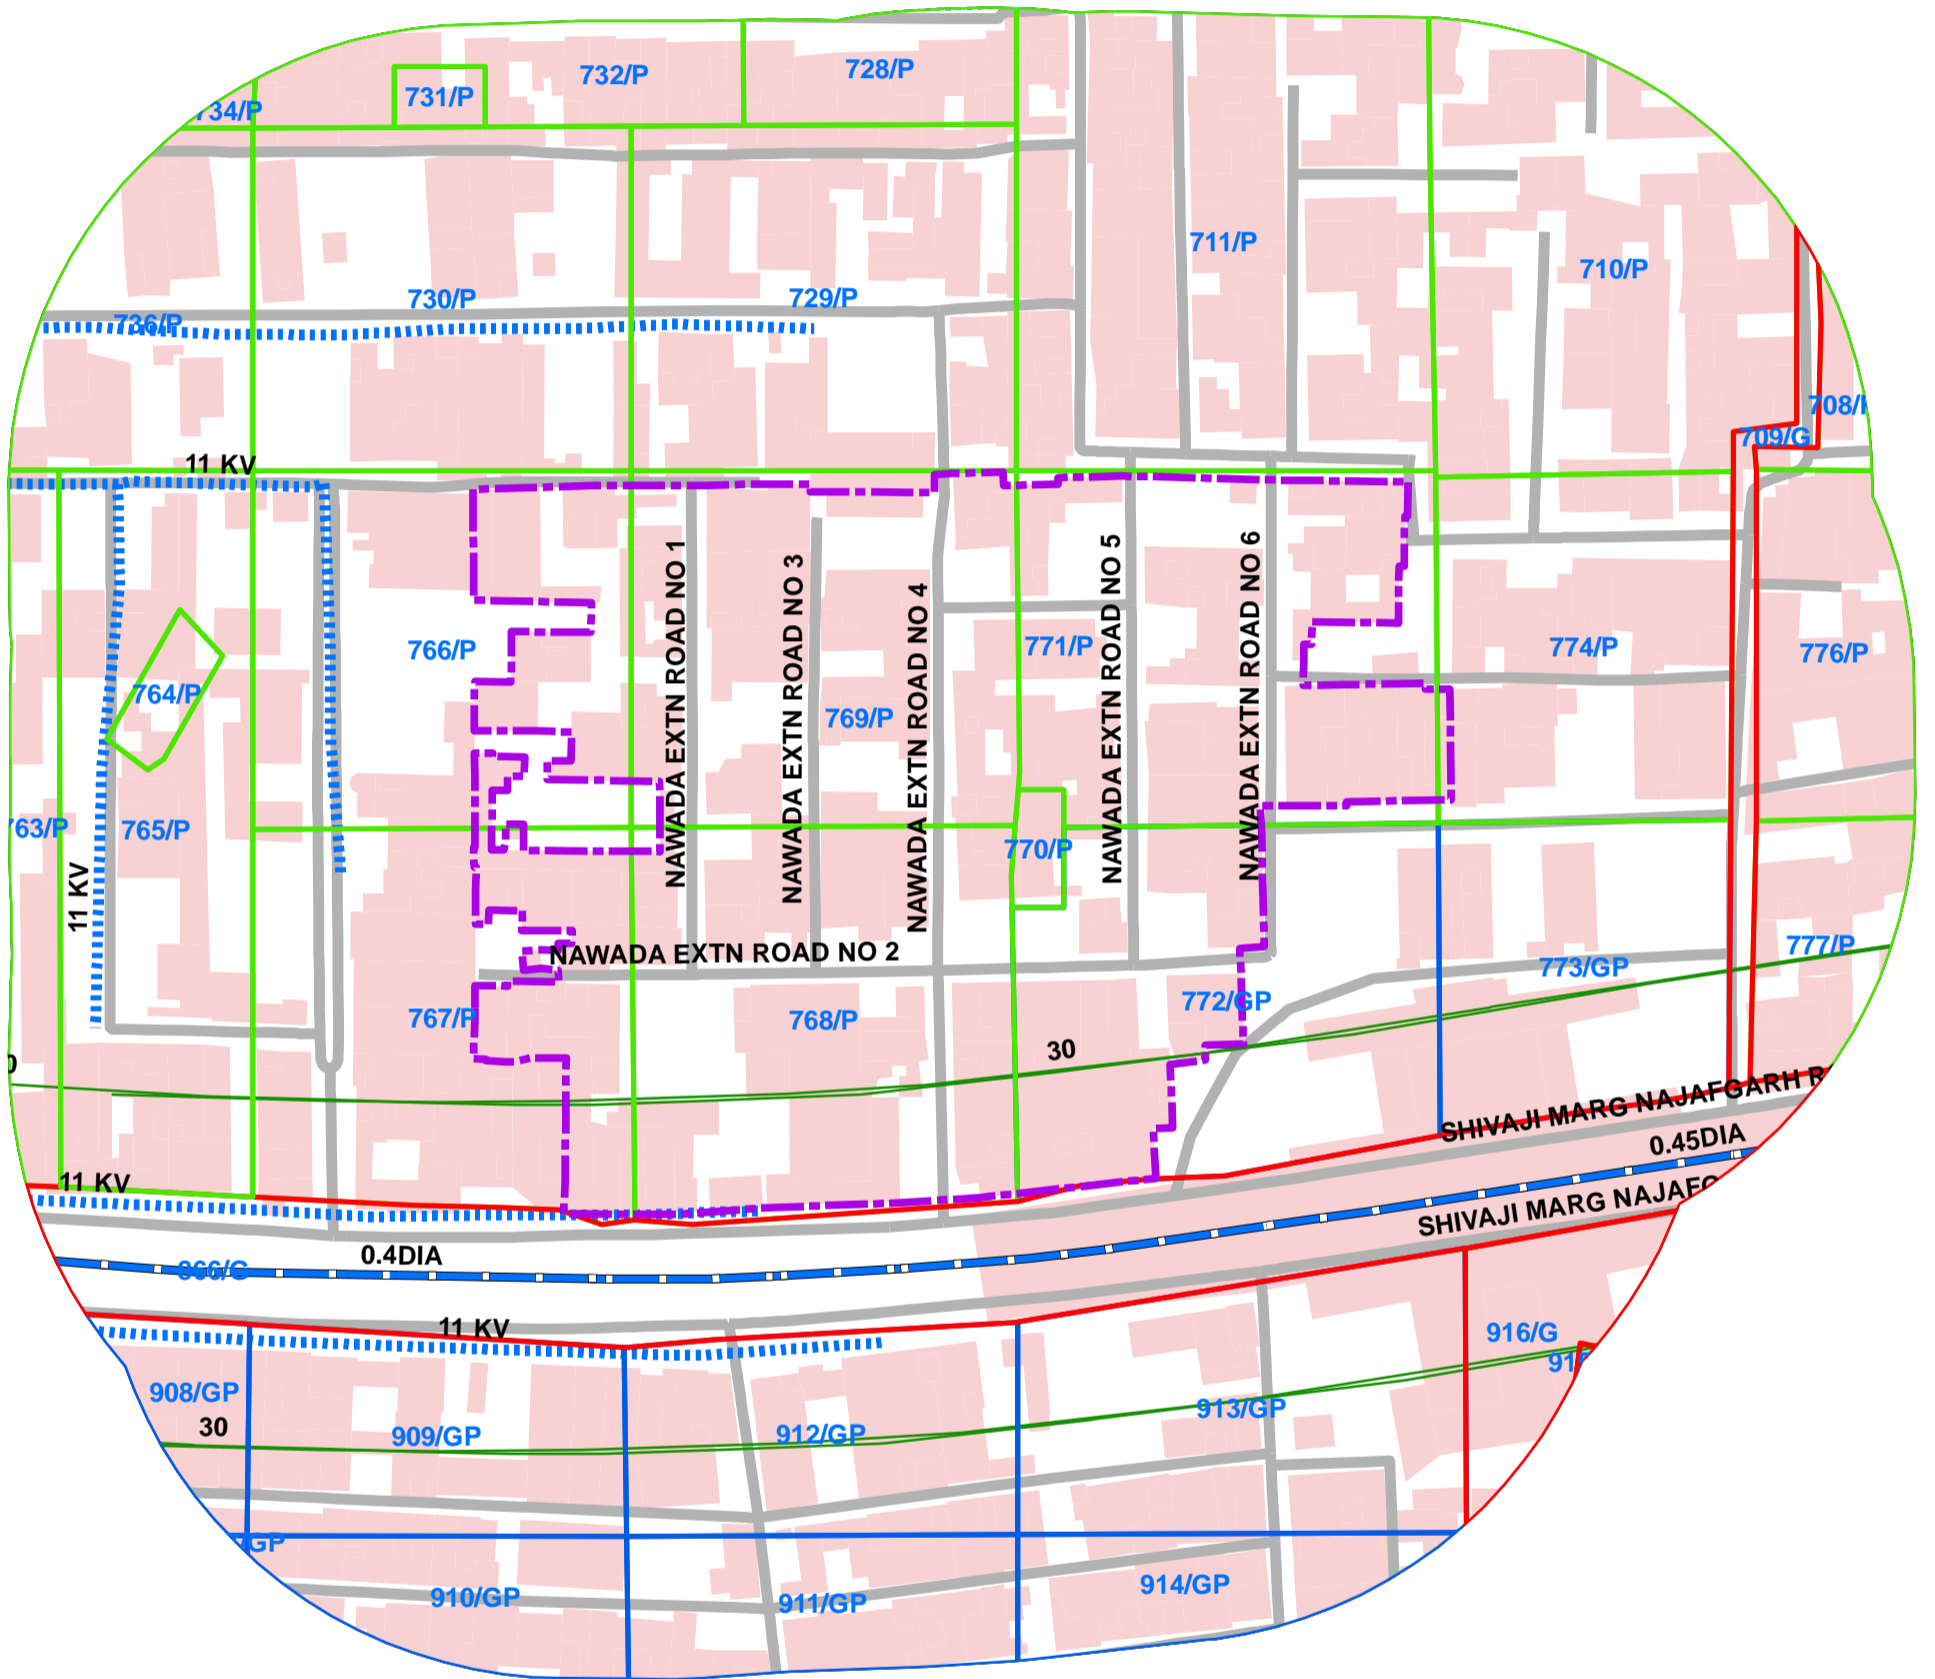

1453_SHYAM PARK, M- BLOCK, NAWADA , NEW DELHI-59 UNAUTHORISED COLONY

Legend

COLONY BOUNDARY

KHASRA

GOVERNMENT LAND

UNSPECIFIED LAND

PRIVATE LAND

Hindrances

PowerLineHT

TrunkSewerLine

ROADCENTERLINE

Building

SCALE-1:1,300

Note:

1. Boundary of Unauthorized Colony is based on the Layout Plan Submitted by the RWA and drawn as per aerial Photography of the year 2007(Built Up), excluding open areas in the periphery of the colony.
2. Built Up 60.00% as per 2002 (Approx.)
Built Up 69.14% as per 2007
3. Hindrances provided by DDA available in this colony.
4. Land Status Yet To Be Validated By Revenue Department.
5. Hinderence Data Yet To Be Validated By DDA.