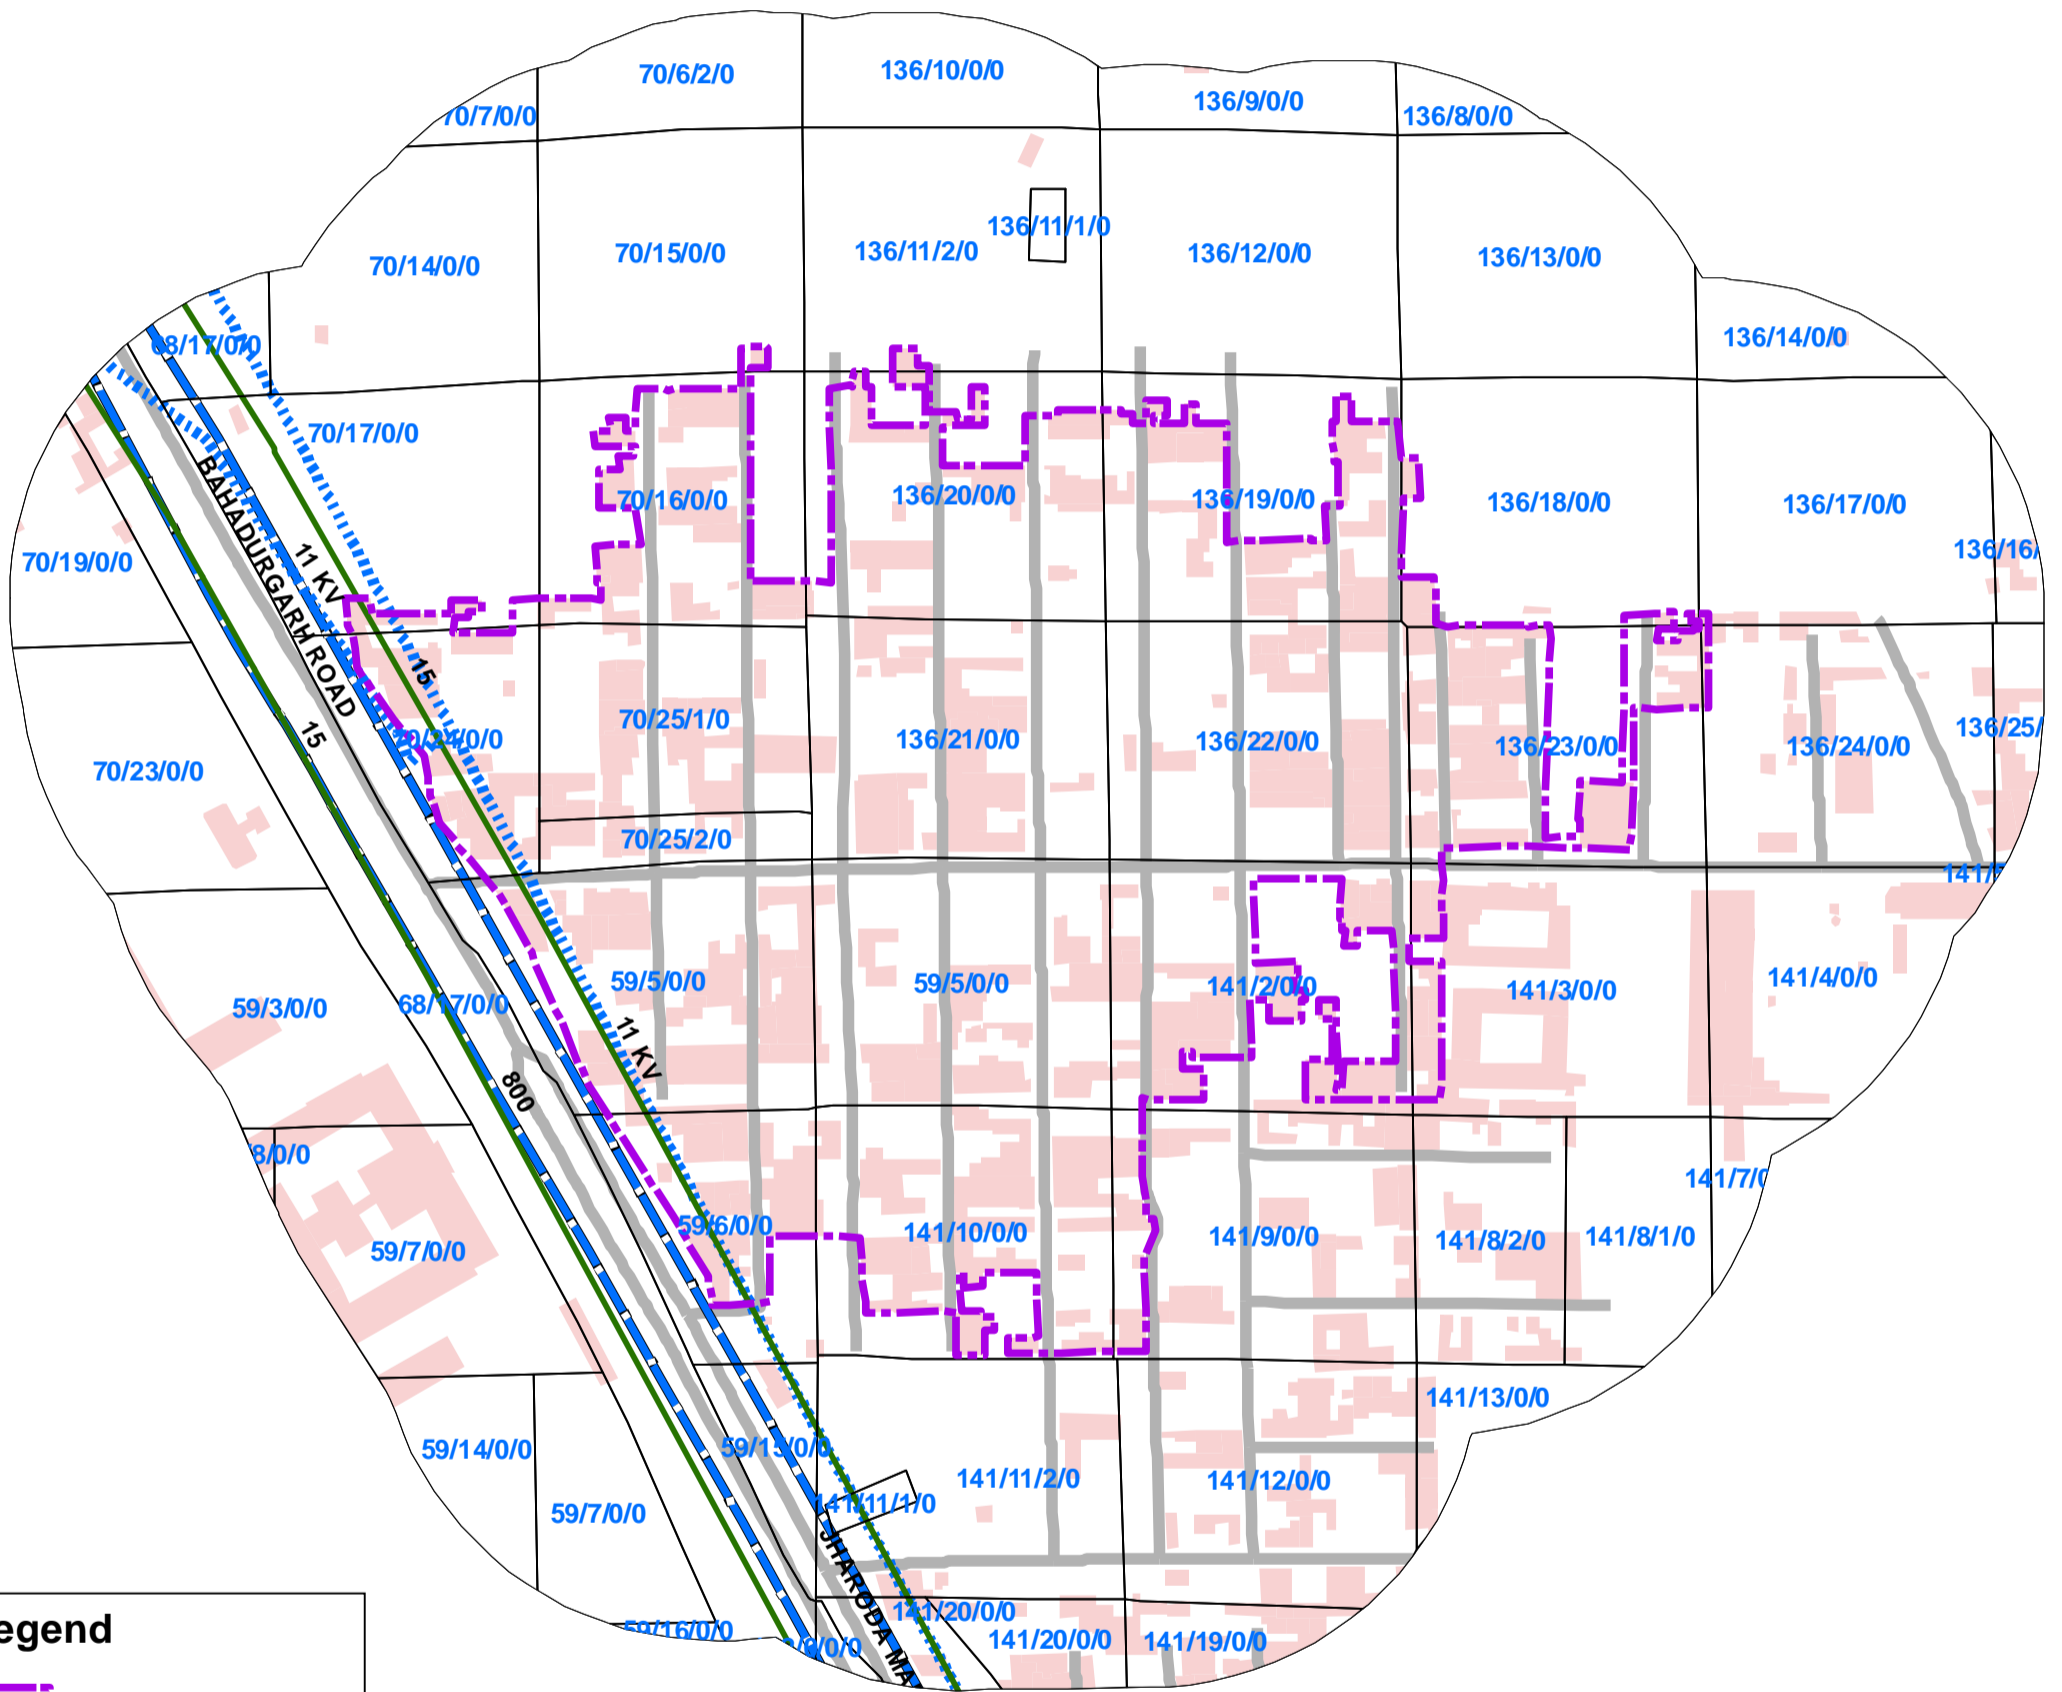

# 1449\_HARI DASS ENCLAVE, JHARODA KALAN, UNAUTHORISED COLONY

### Legend

- COLONY BOUNDARY
- KHASRA**
- GOVERNMENT LAND
- UNSPECIFIED LAND
- PRIVATE LAND
- Hindrances
- PowerLineHT
- TrunkSewerLine
- ROADCENTERLINE
- Building

SCALE-1:1,800

### Note:

1. Boundary of Unauthorized Colony is based on the Layout Plan Submitted by the RWA and drawn as per aerial Photography of the year 2007(Built Up), excluding open areas in the periphery of the colony.
2. Built Up 40% as per 2002 (Approx.)  
Built Up 50% as per 2007
3. Hindrances provided by DDA available in this colony.
4. Land Status Yet To Be Validated By Revenue Department.
5. Hinderence Data Yet To Be Validated By DDA.
6. Land Status Not available.