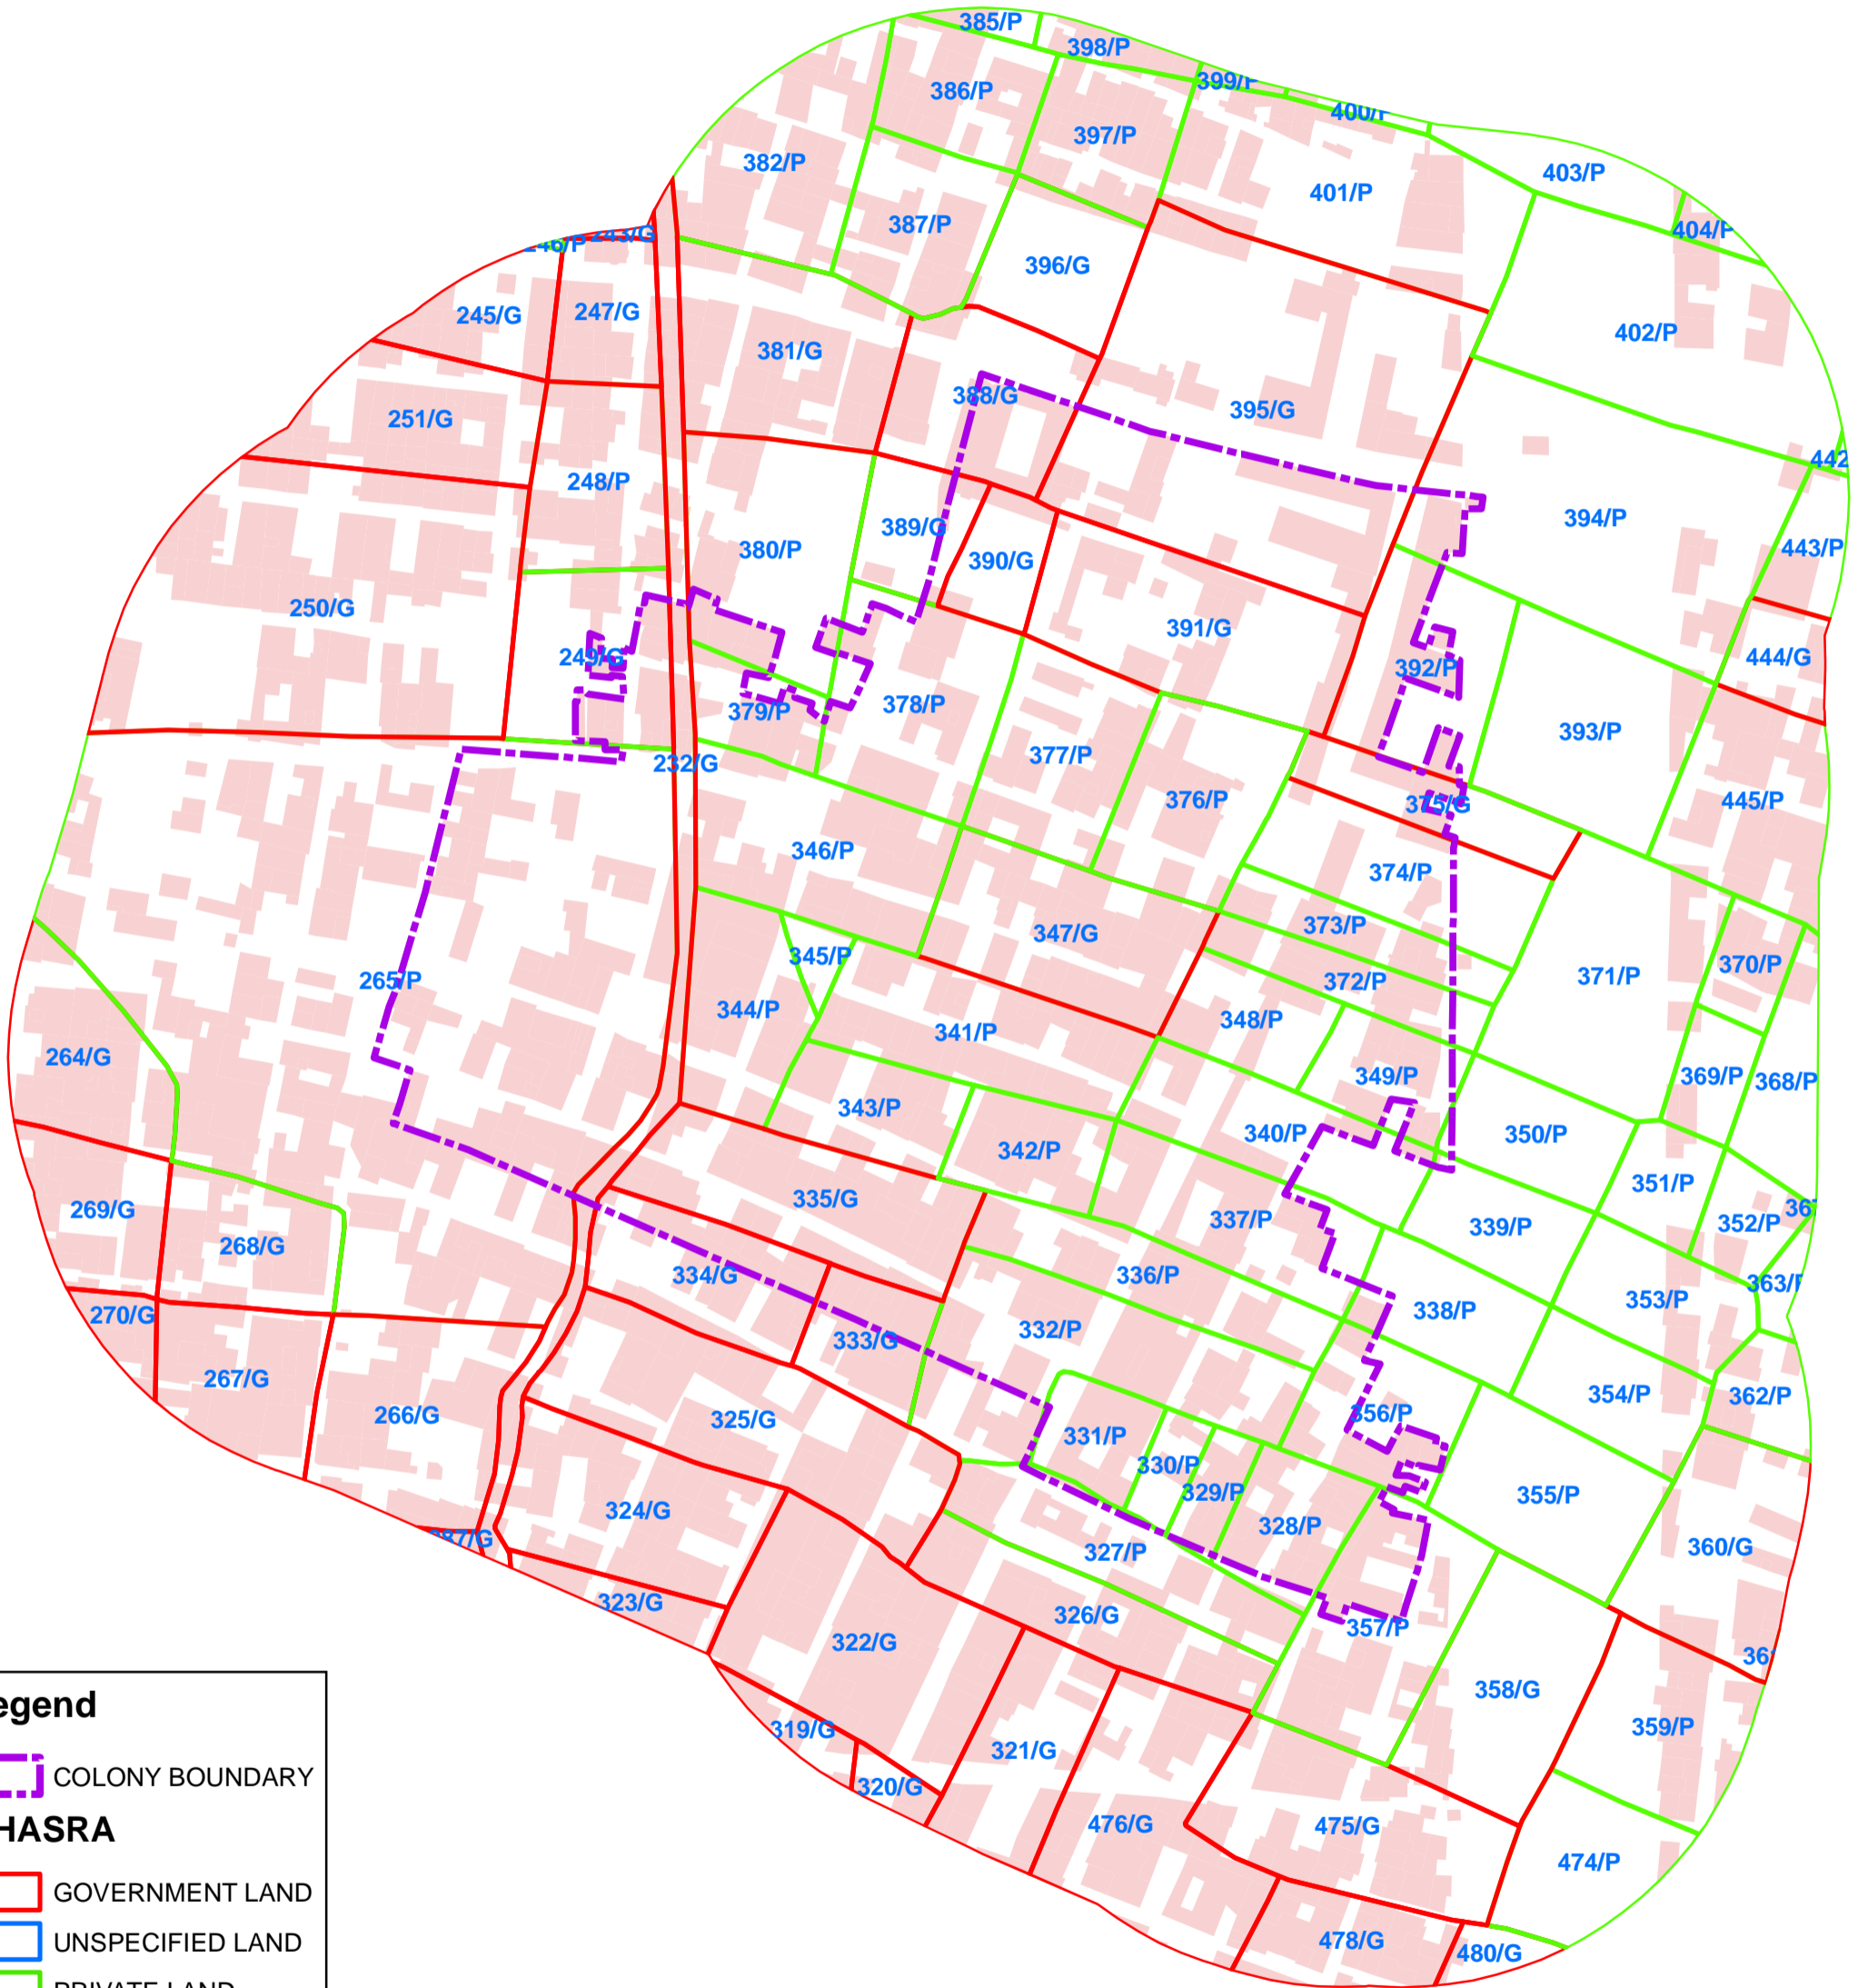

1427_C-BLOCK MEET NAGAR, WAZIRABAD. DELHI, UNAUTHORISED COLONY.

Legend

- COLONY BOUNDARY
- KHASRA**
- GOVERNMENT LAND
- UNSPECIFIED LAND
- PRIVATE LAND
- Hindrances
- PowerLineHT
- TrunkSewerLine
- ROADCENTERLINE
- Building

Note:

- Boundary of Unauthorized Colony is based on the Layout Plan Submitted by the RWA and drawn as per aerial Photography of the year 2007 (Built Up), excluding open areas in the periphery of the colony.
- Built Up 54.00% as per 2002 (Approx.)
Built Up 59.64% as per 2007
- Hindrances provided by DDA not available in this colony.
- Land Status Yet To Be Validated By Revenue Department.
- Hinderence Data Yet To Be Validated By DDA.