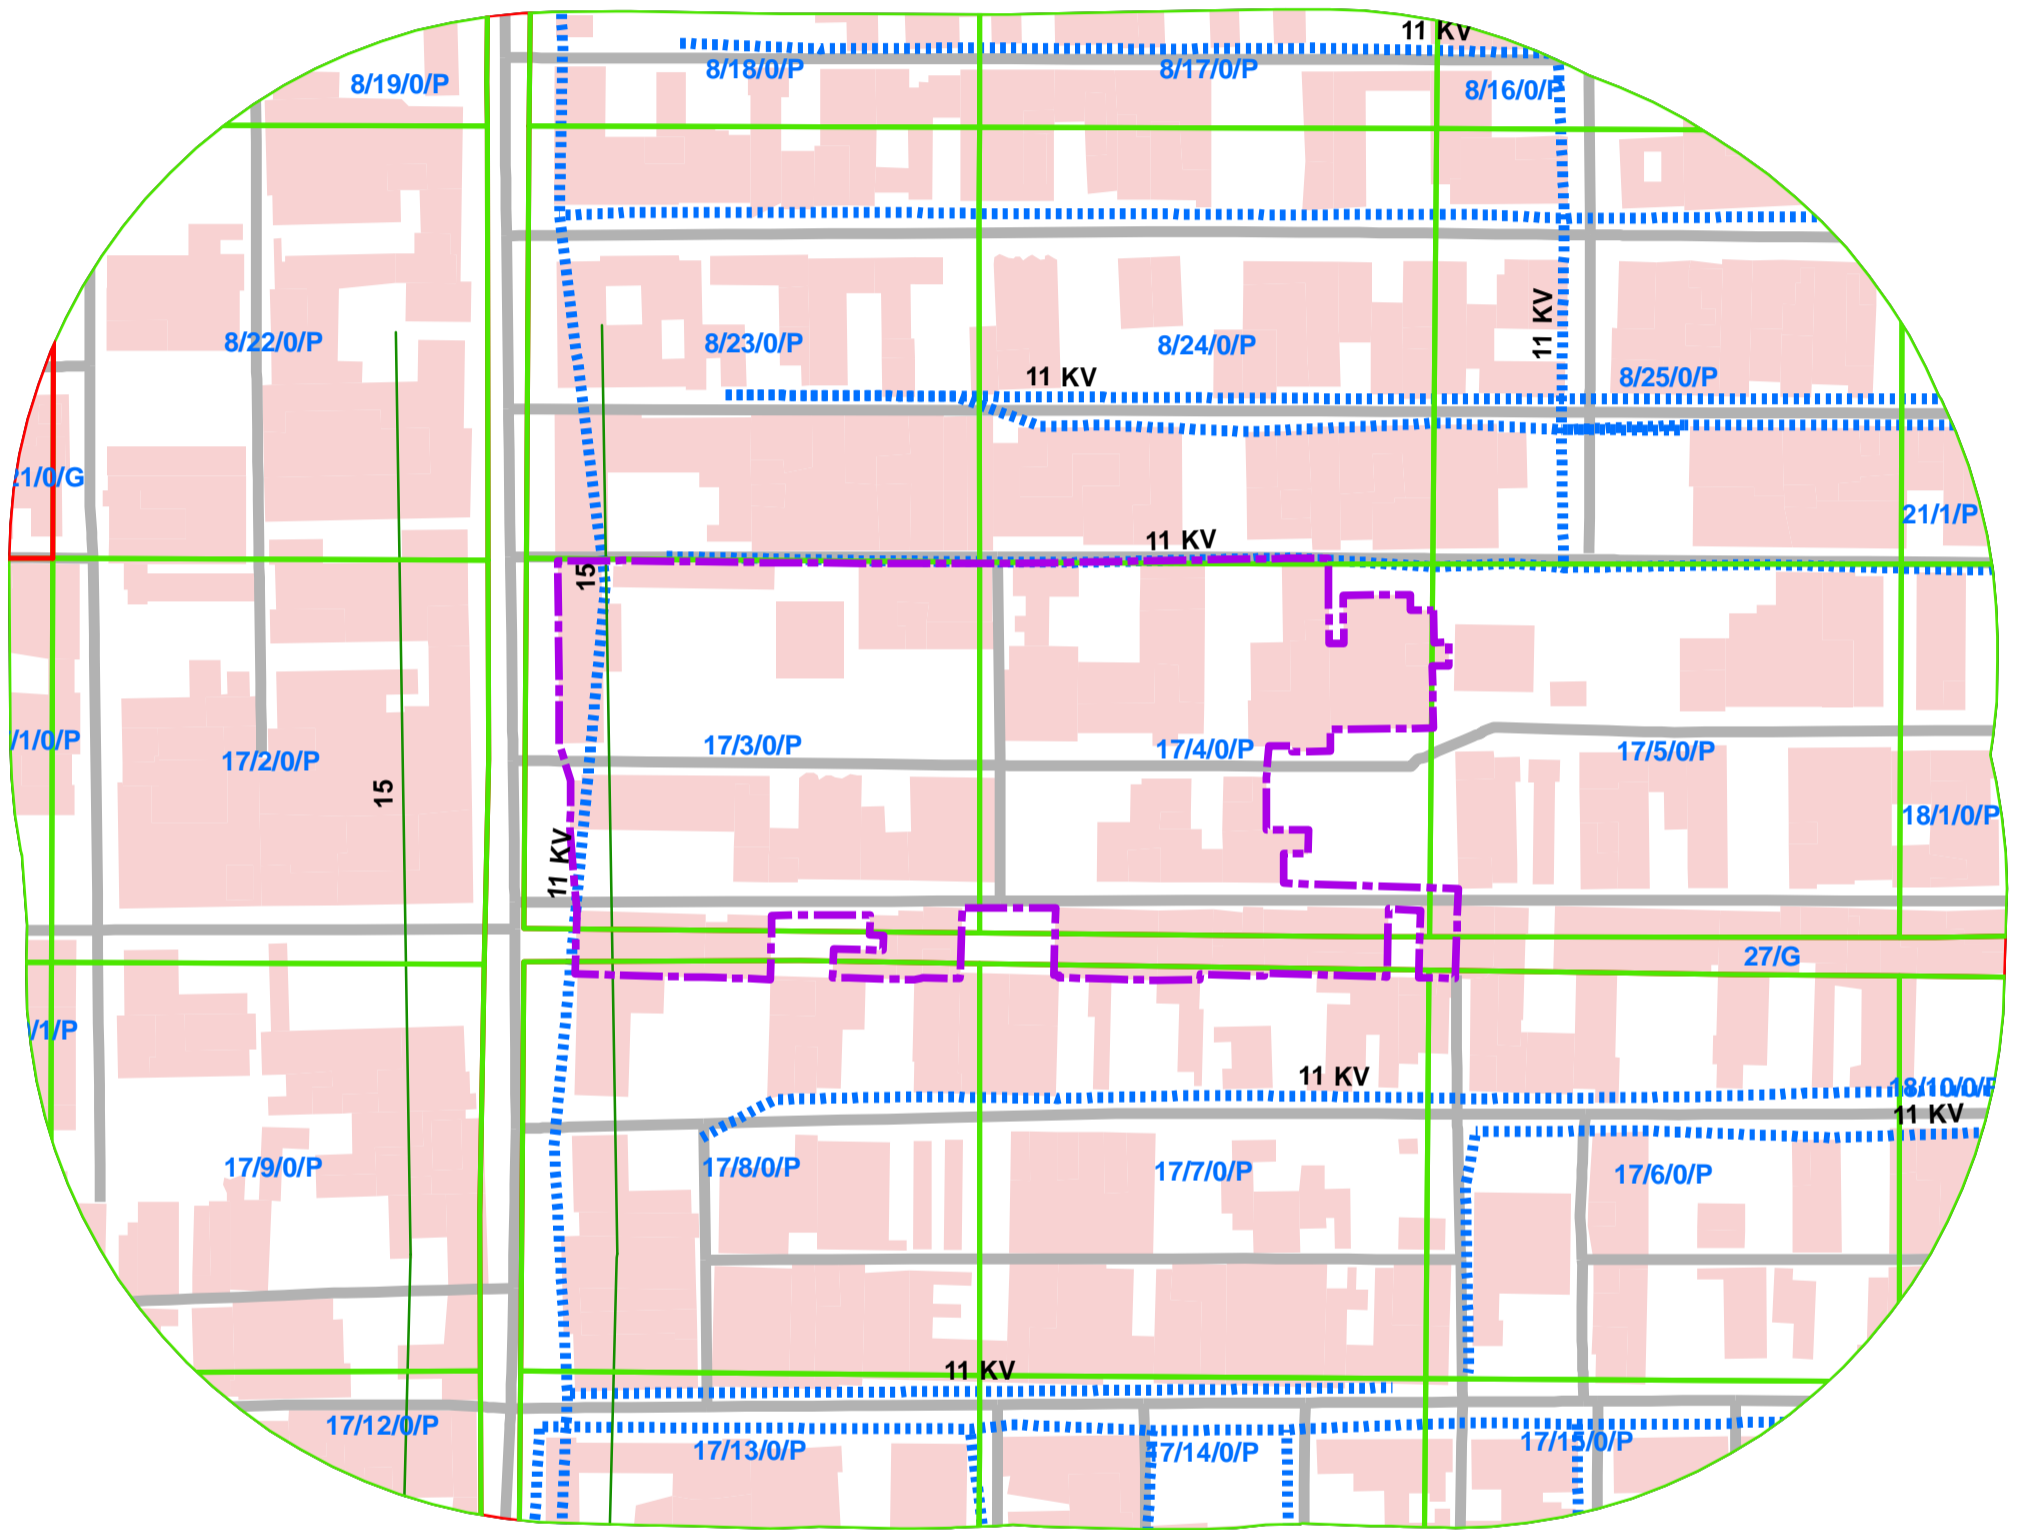

1425_MAIN BHARAT GARDEN,UTTAM NAGAR, UNAUTHORISED COLONY

Legend

- COLONY BOUNDARY
- KHASRA**
- GOVERNMENT LAND
- UNSPECIFIED LAND
- PRIVATE LAND
- Hindrances
- PowerLineHT
- TrunkSewerLine
- ROADCENTERLINE
- Building

SCALE-1:1,100

Note:

1. Boundary of Unauthorized Colony is based on the Layout Plan Submitted by the RWA and drawn as per aerial Photography of the year 2007(Built Up), excluding open areas in the periphery of the colony.
2. Built Up 50.00% as per 2002 (Approx.)
Built Up 58.95% as per 2007
3. Hindrances provided by DDA available in this colony.
4. Land Status Yet To Be Validated By Revenue Department.
5. Hinderence Data Yet To Be Validated By DDA.