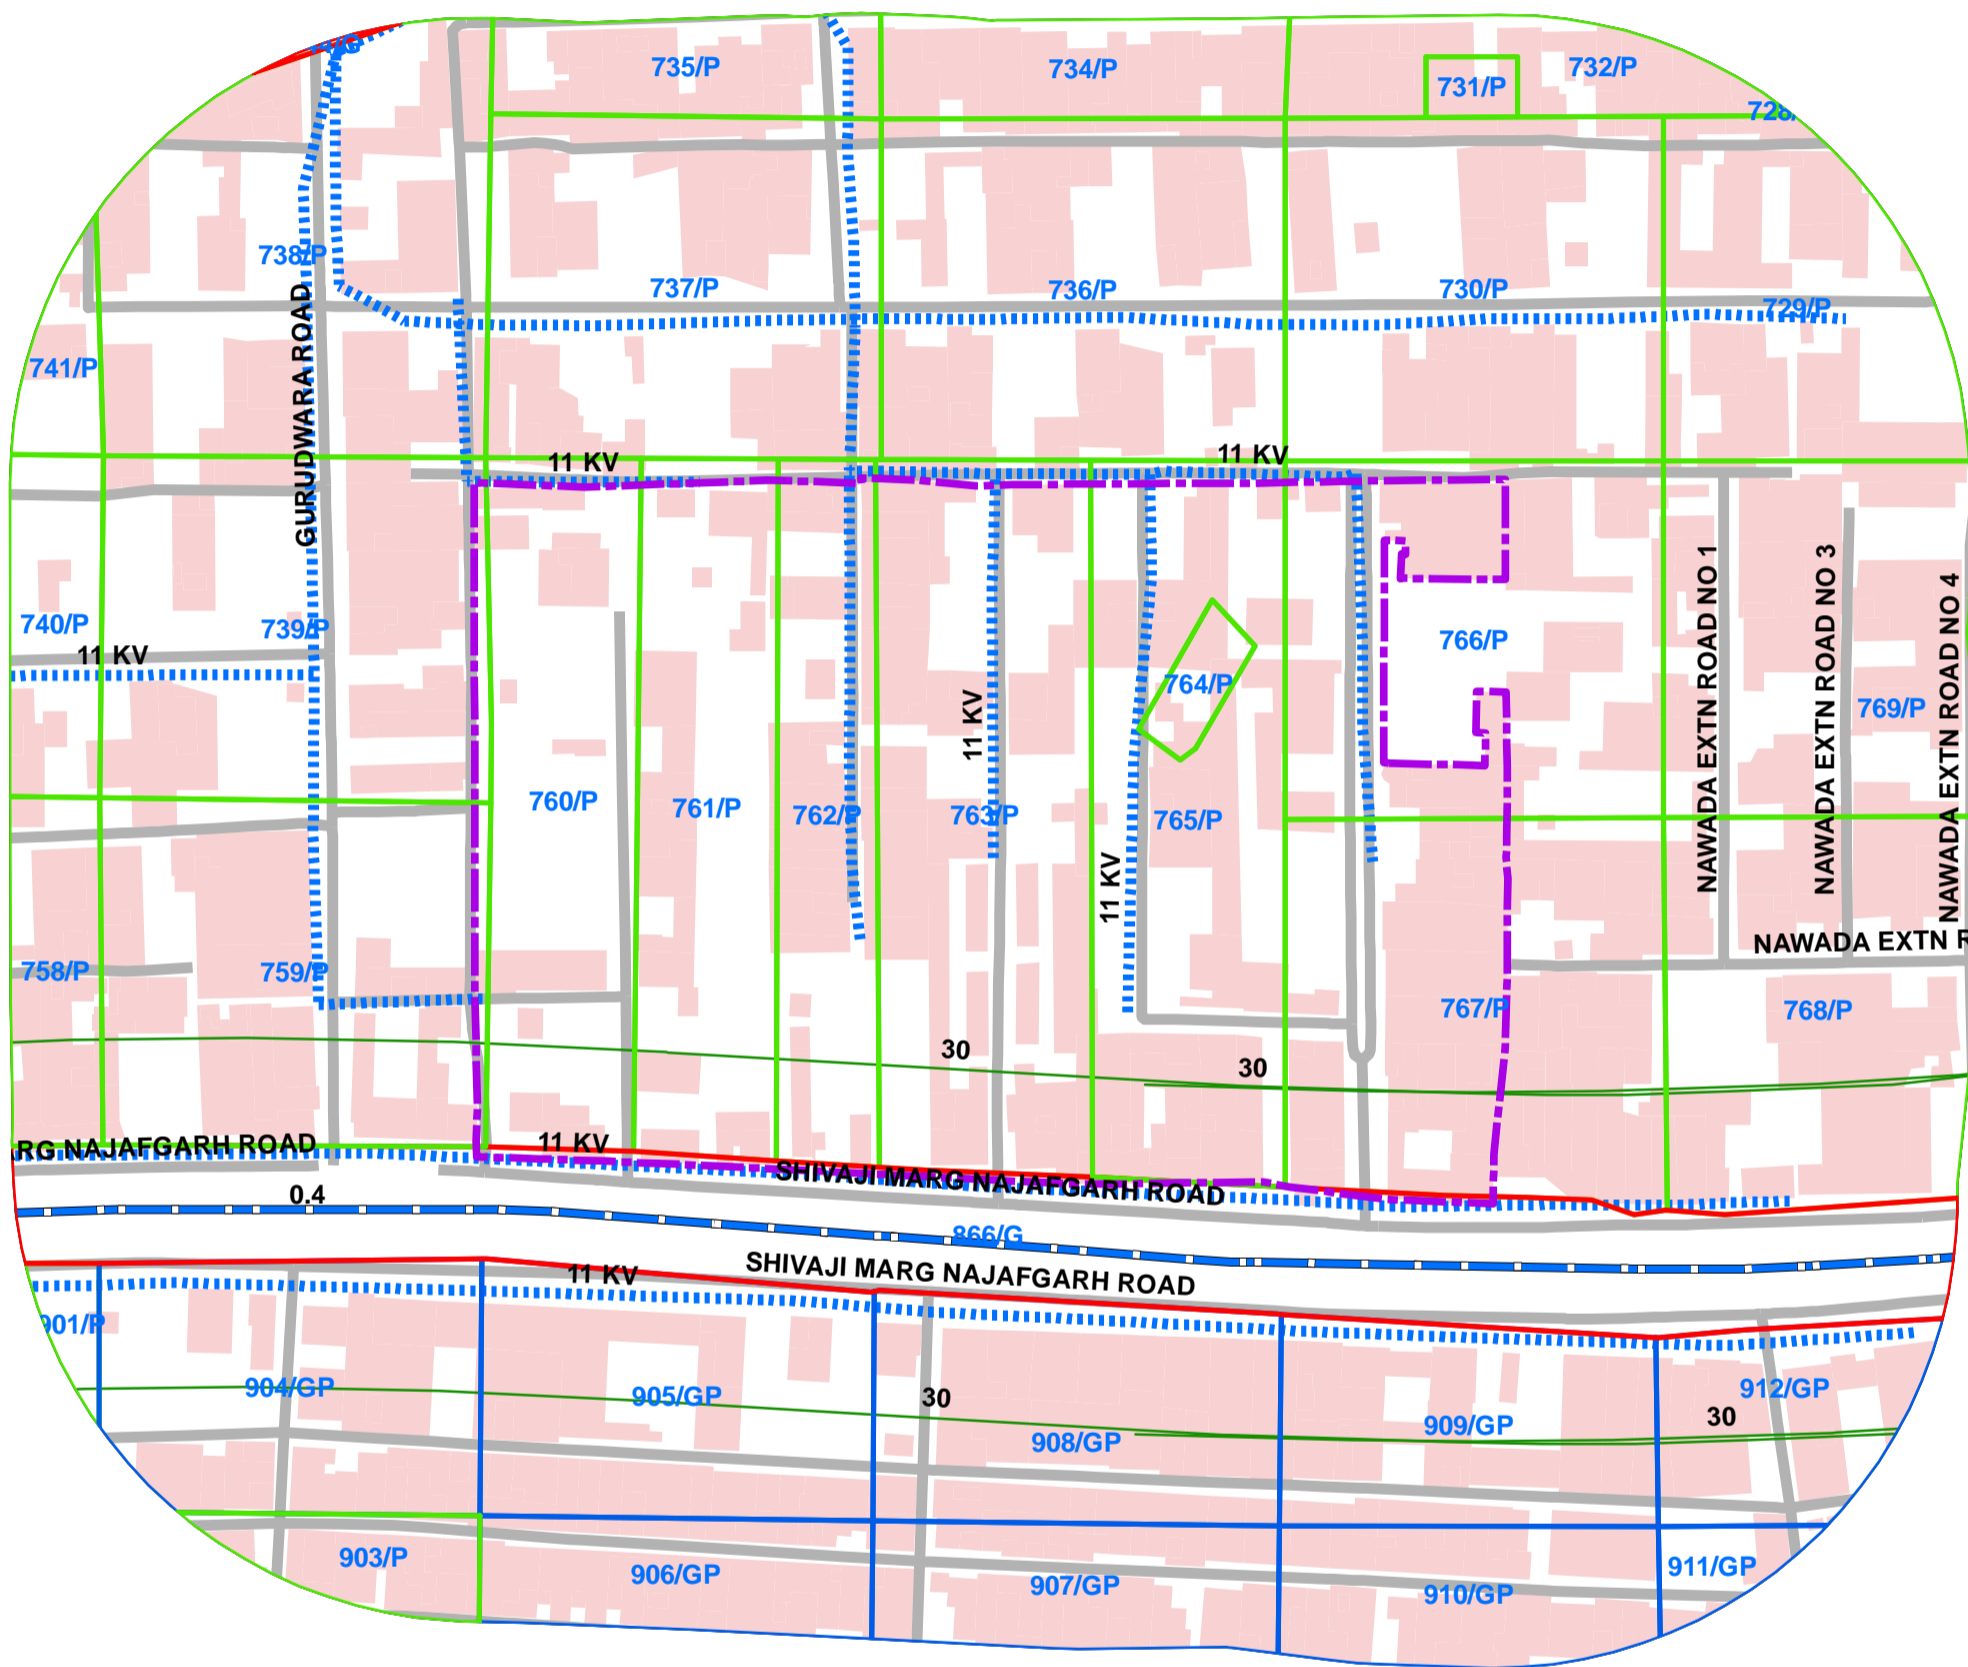

### Legend

- COLONY BOUNDARY
- KHASRA**
- GOVERNMENT LAND
- UNSPECIFIED LAND
- PRIVATE LAND
- Hindrances
- PowerLineHT
- TrunkSewerLine
- ROADCENTERLINE
- Building

SCALE-1:1,300

### Note:

1. Boundary of Unauthorized Colony is based on the Layout Plan Submitted by the RWA and drawn as per aerial Photography of the year 2007(Built Up), excluding open areas in the periphery of the colony.
2. Built Up 35.00% as per 2002 (Approx.)  
Built Up 50.55% as per 2007
3. Hindrances provided by DDA available in this colony.
4. Land Status Yet To Be Validated By Revenue Department.
5. Hinderence Data Yet To Be Validated By DDA.