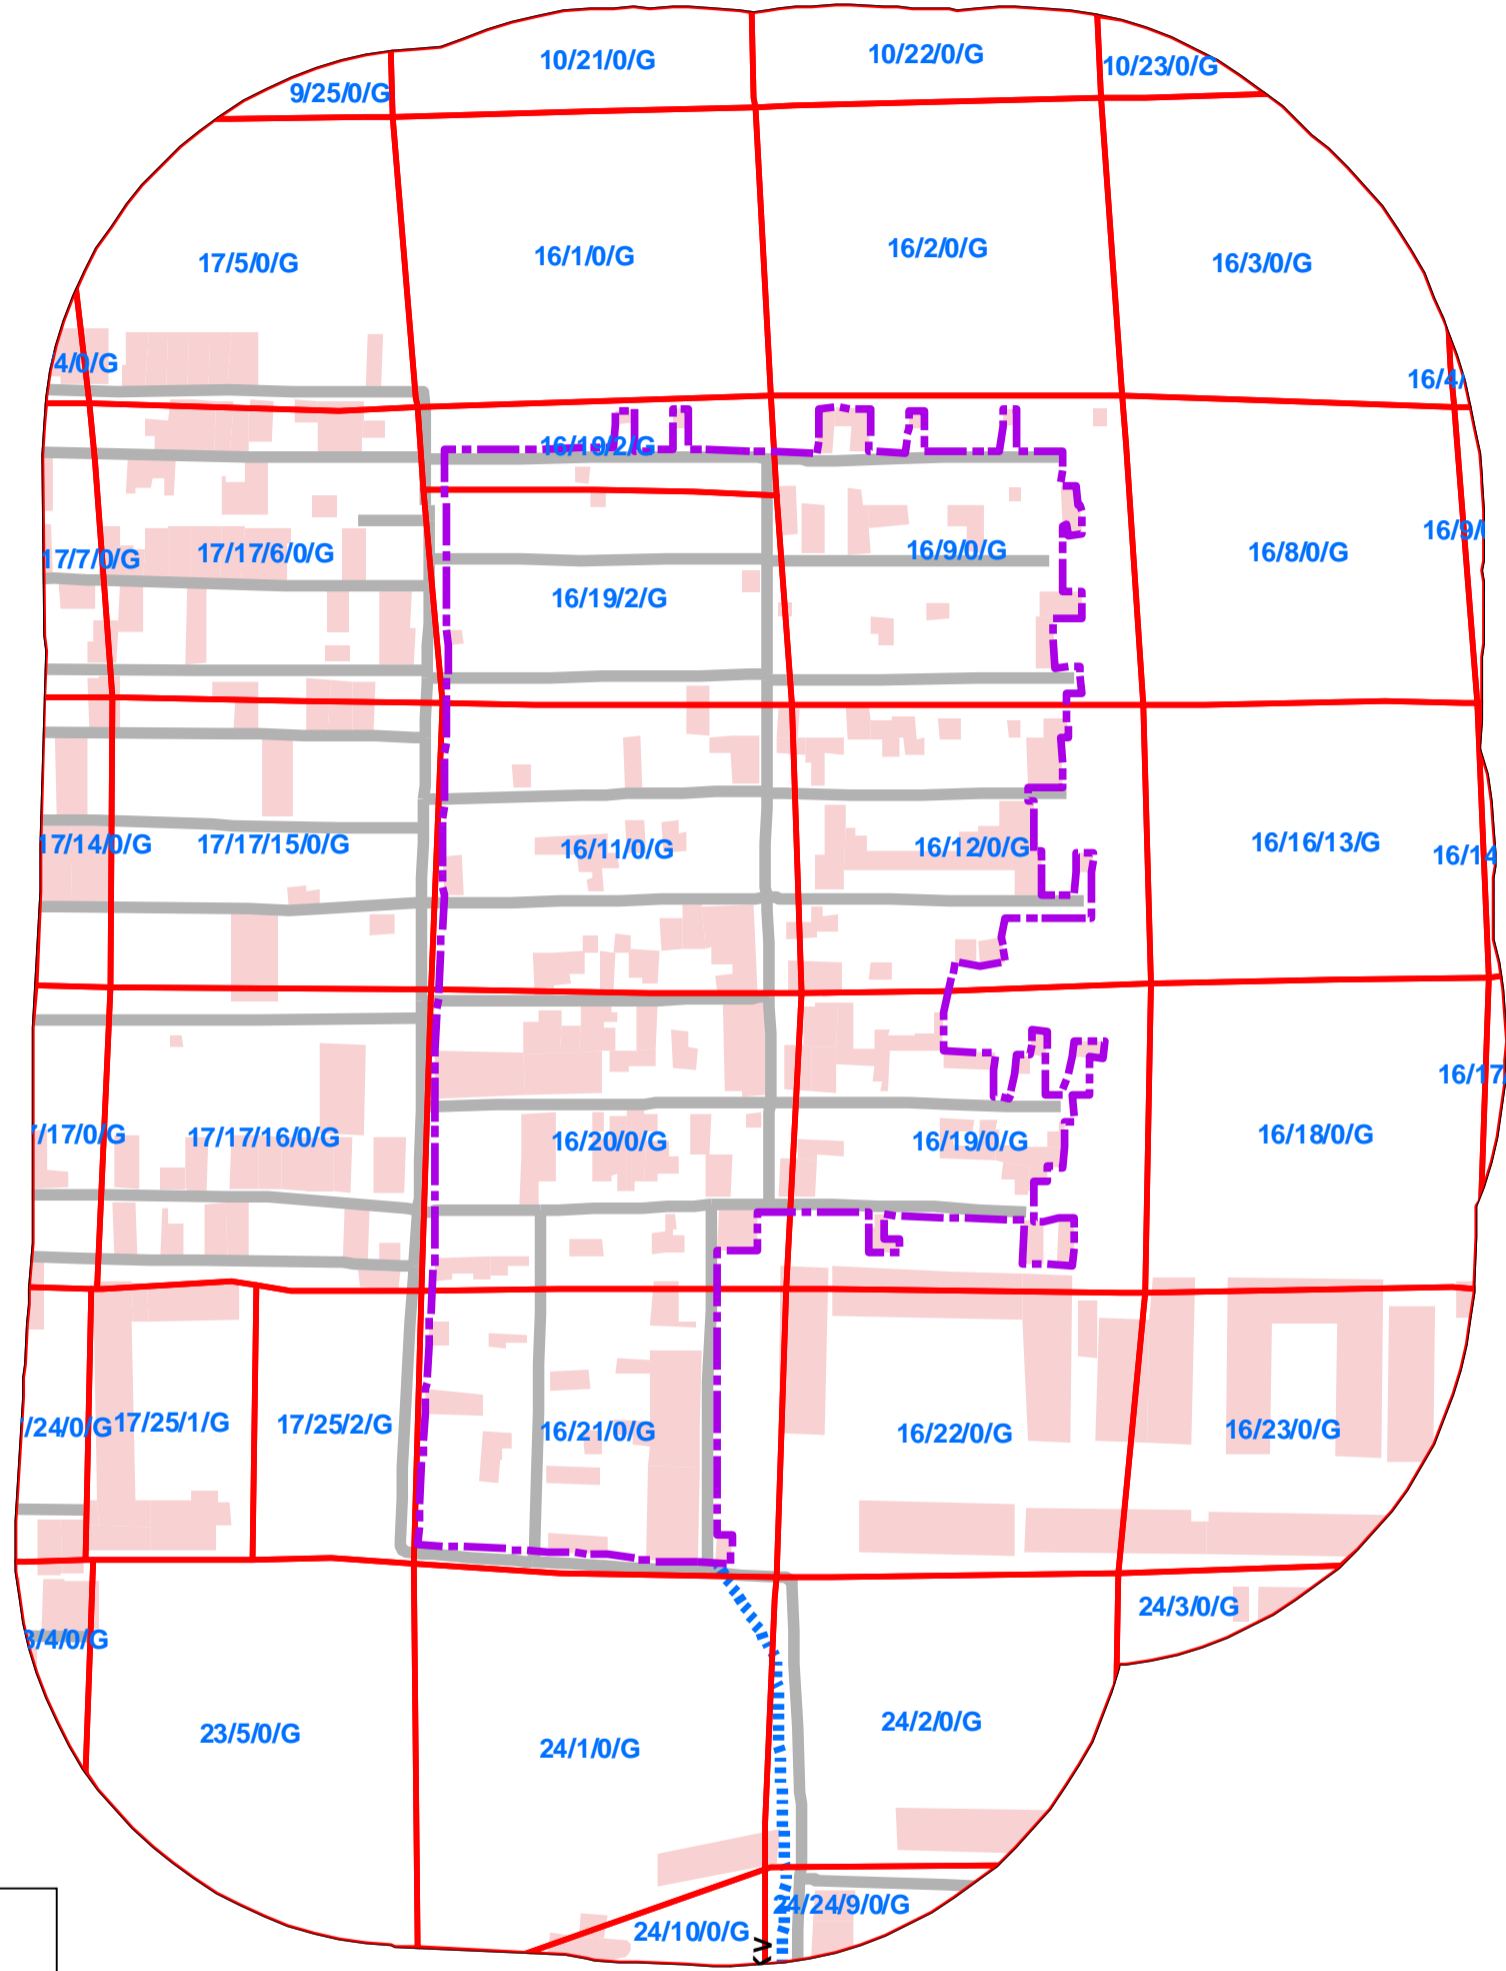

1420_BALJEET VIHAR EXT BLOCK-D-1,NITHARI, UNAUTHORISED COLONY

Legend

- COLONY BOUNDARY
- KHASRA**
- GOVERNMENT LAND
- UNSPECIFIED LAND
- PRIVATE LAND
- Hindrances
- PowerLineHT
- TrunkSewerLine
- ROADCENTERLINE
- Building

SCALE-1:1,500

- Note:**
1. Boundary of Unauthorized Colony is based on the Layout Plan Submitted by the RWA and drawn as per aerial Photography of the year 2007(Built Up), excluding open areas in the periphery of the colony.
 2. Built Up 5% as per 2002 (Approx.)
Built Up 70% as per 2007
 3. Hindrances provided by DDA not available in this colony.
 4. Land Status Yet To Be Validated By Revenue Department.
 5. Hinderence Data Yet To Be Validated By DDA.