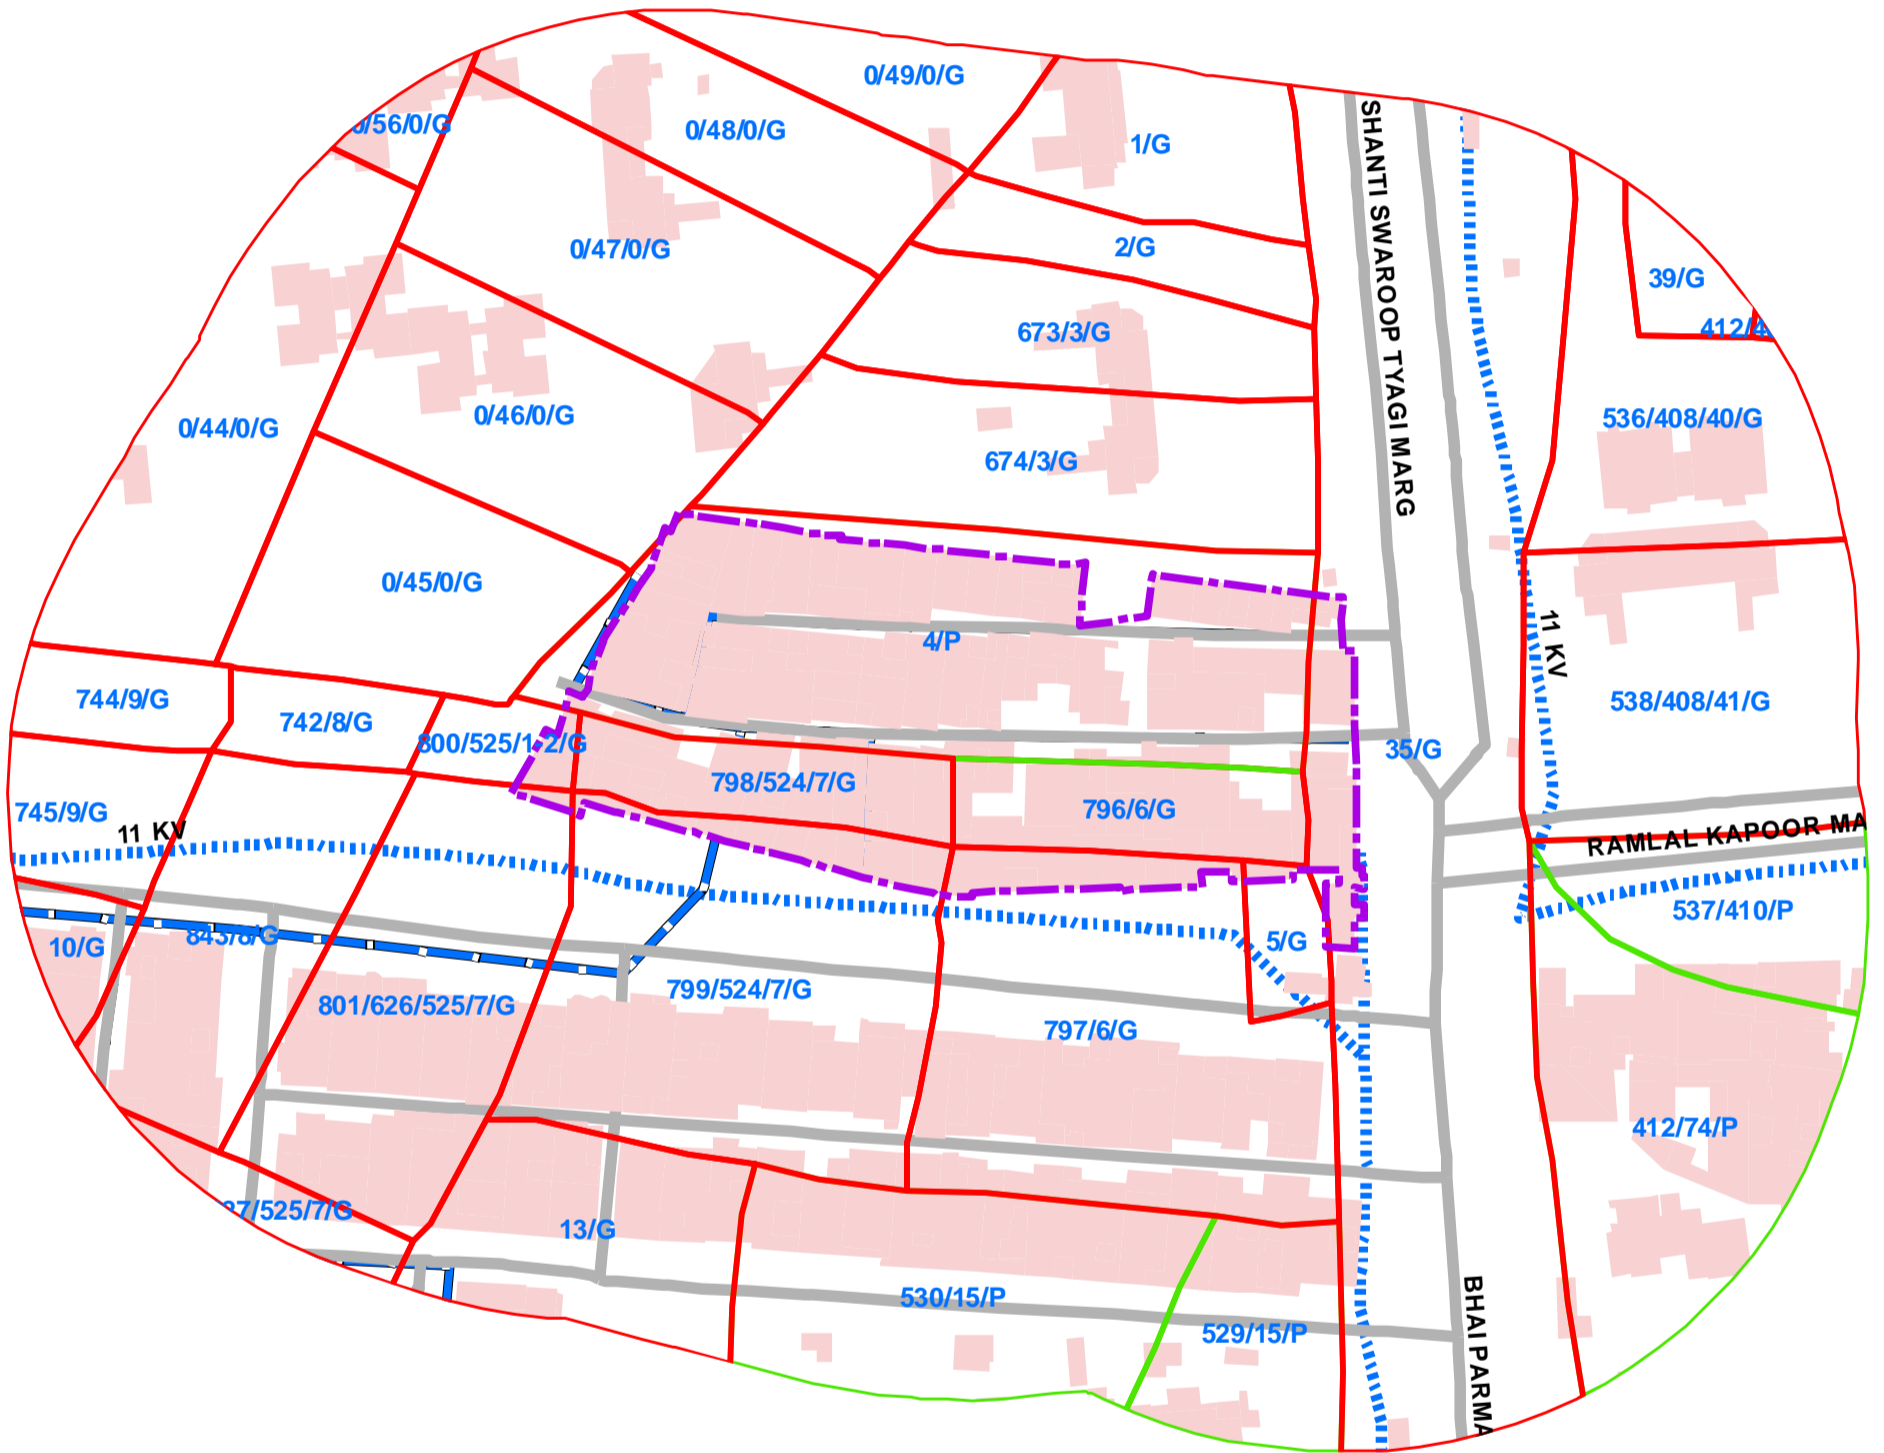

# 1414\_SWARG ASHRAM COLONY KINGSWAYCAMP UNAUTHORISED COLONY.

## Legend

- COLONY BOUNDARY
- KHASRA**
- GOVERNMENT LAND
- UNSPECIFIED LAND
- PRIVATE LAND
- Hindrances
- PowerLineHT
- TrunkSewerLine
- ROADCENTERLINE
- Building

SCALE-1:1,200

0 5 10 20 30 40  
Meters

### Note:

1. Boundary of Unauthorized Colony is based on the Layout Plan Submitted by the RWA and drawn as per aerial Photography of the year 2007(Built Up), excluding open areas in the periphery of the colony.
2. Built Up 85% as per 2002 (Approx.)  
Built Up 90.54% as per 2007
3. Hindrances provided by DDA not available in this colony.