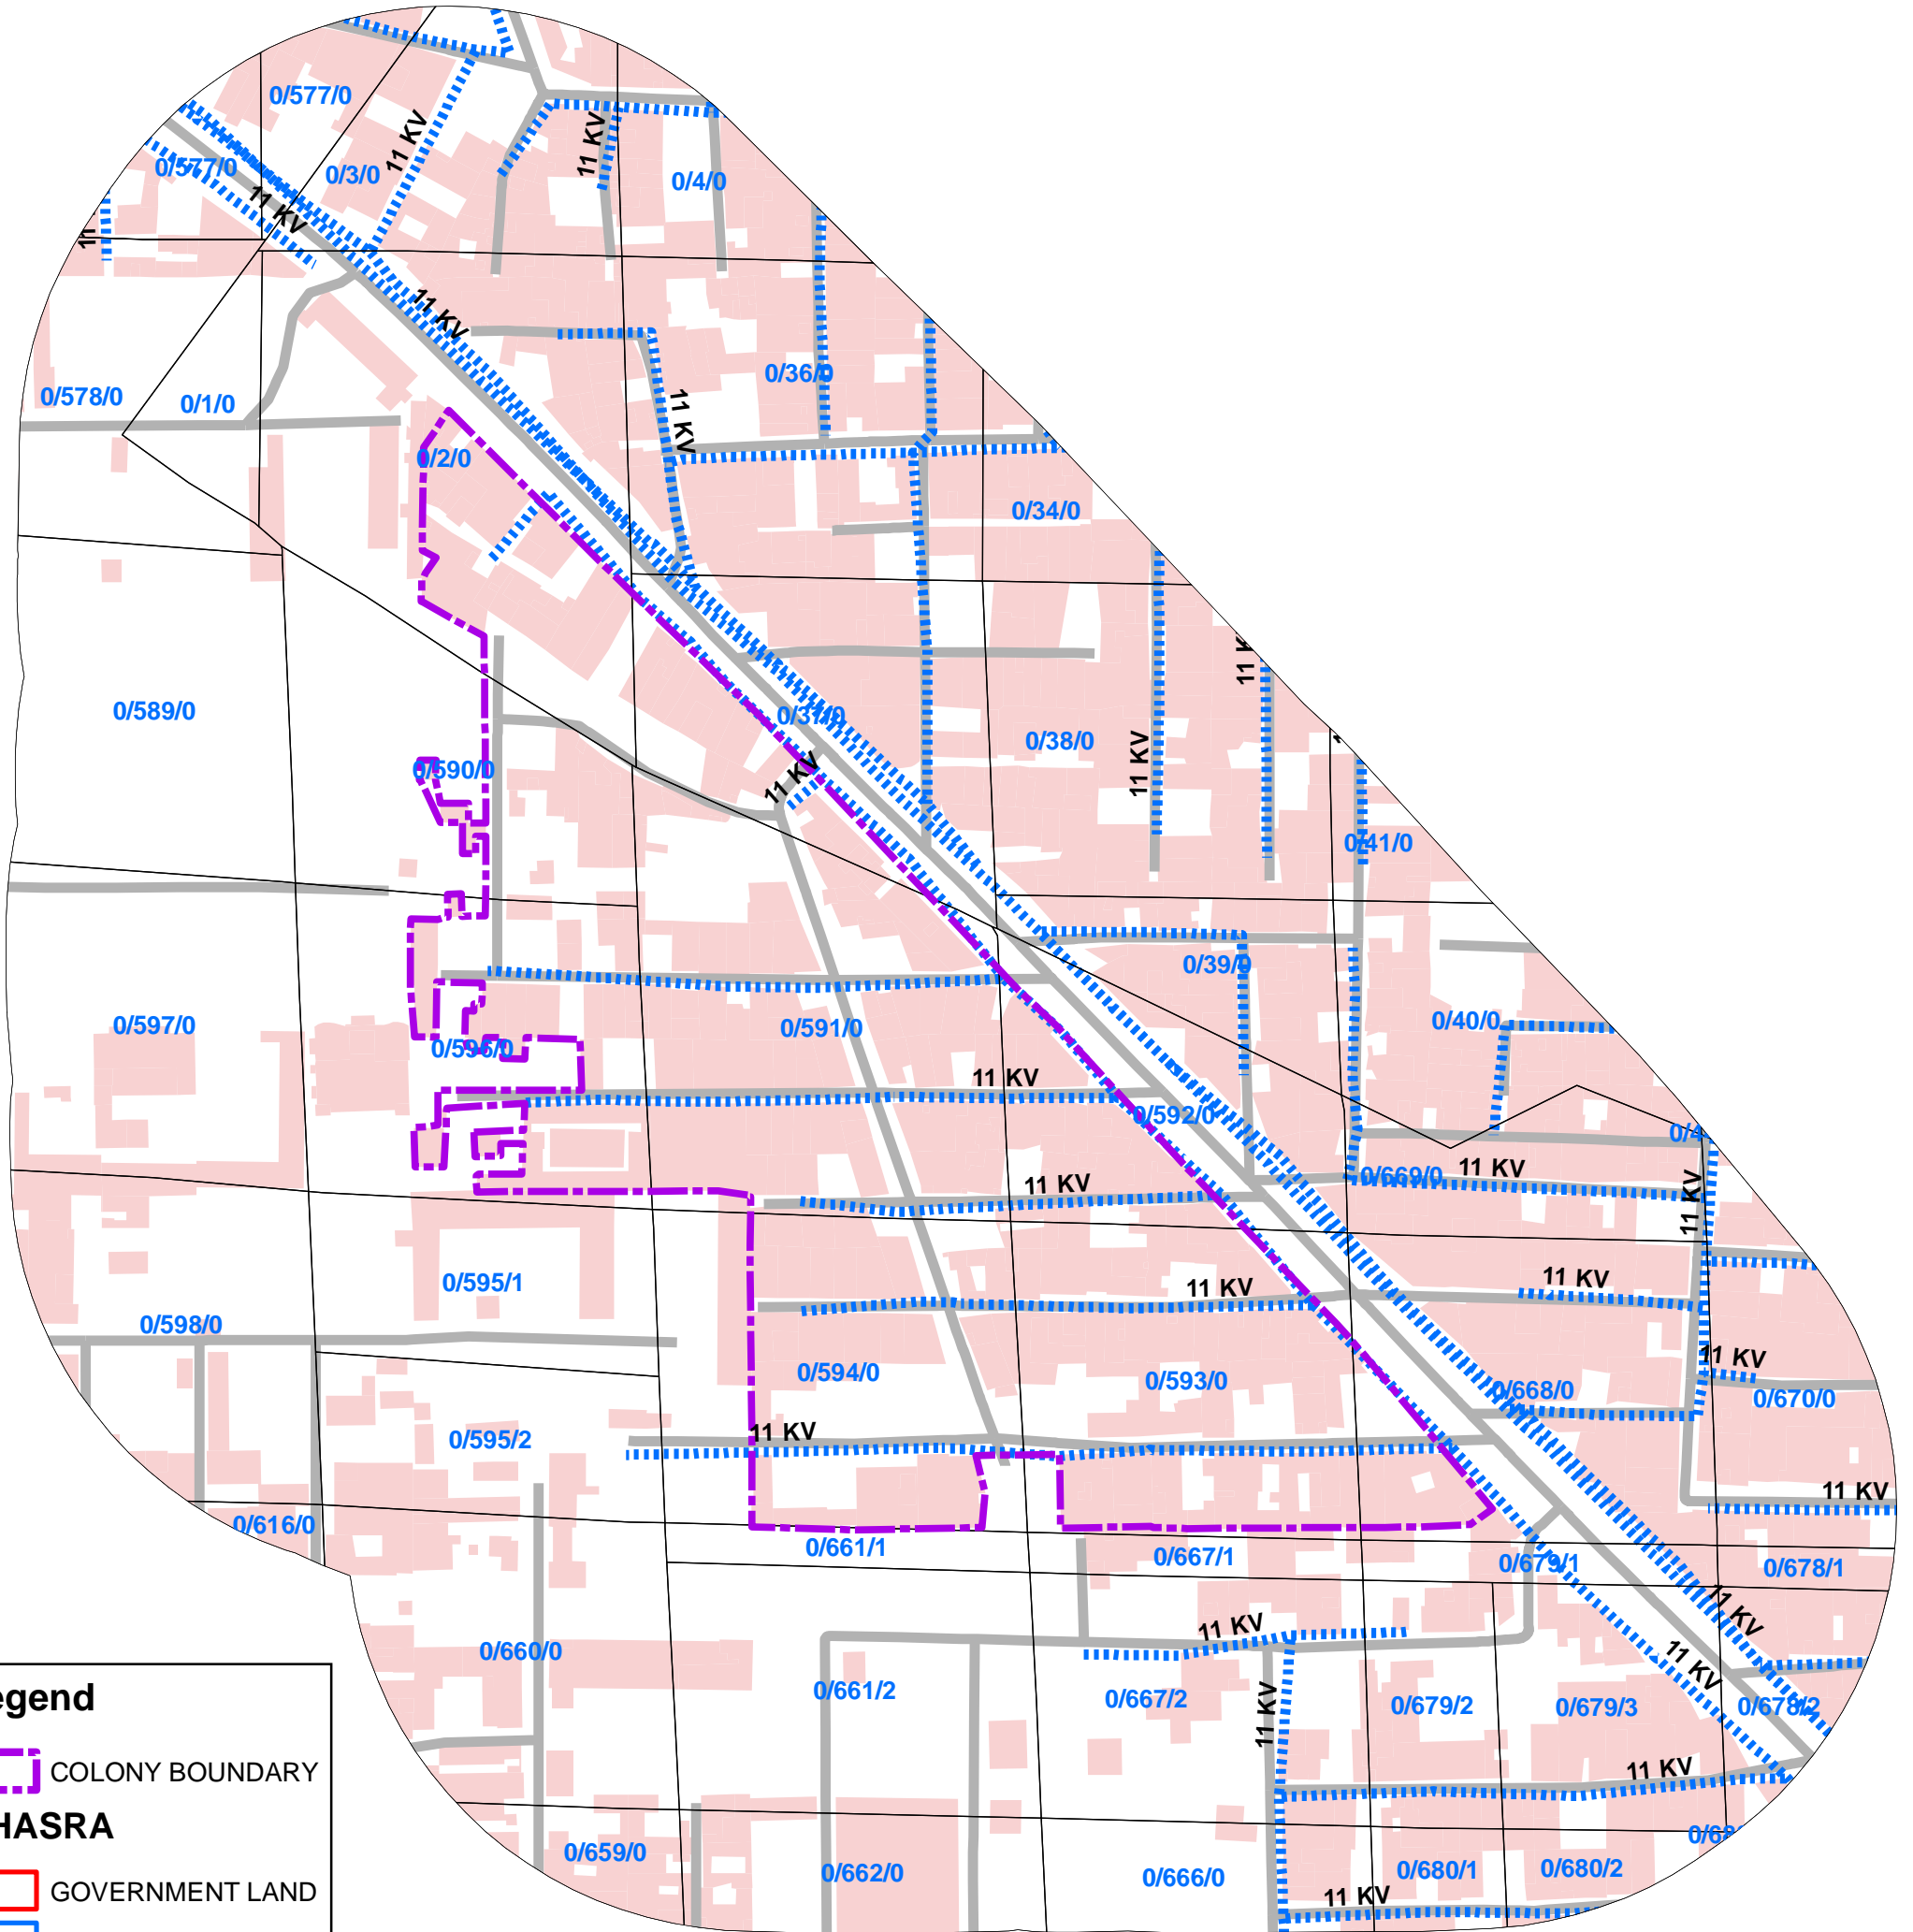

141_R- BLOCK, SAURABH VIHAR, HARI NAGAR EXTN, PART_1, BADARPUR, NEW DELHI_44, UNAUTHORISED COLONY

Legend

- COLONY BOUNDARY
- KHASRA**
- GOVERNMENT LAND
- UNSPECIFIED LAND
- PRIVATE LAND
- Hindrances
- PowerLineHT
- TrunkSewerLine
- ROADCENTERLINE
- Building

SCALE-1:1,400

Note:

1. Boundary of Unauthorized Colony is based on the Layout Plan Submitted by the RWA and drawn as per aerial Photography of the year 2007(Built Up) and as per existing regulations/guidelines.
2. Built Up as per 2002 - AP N/A
Built Up 68% as per 2007
3. Hindrances provided by DDA not available in this colony.
4. Land Status is Not Updated