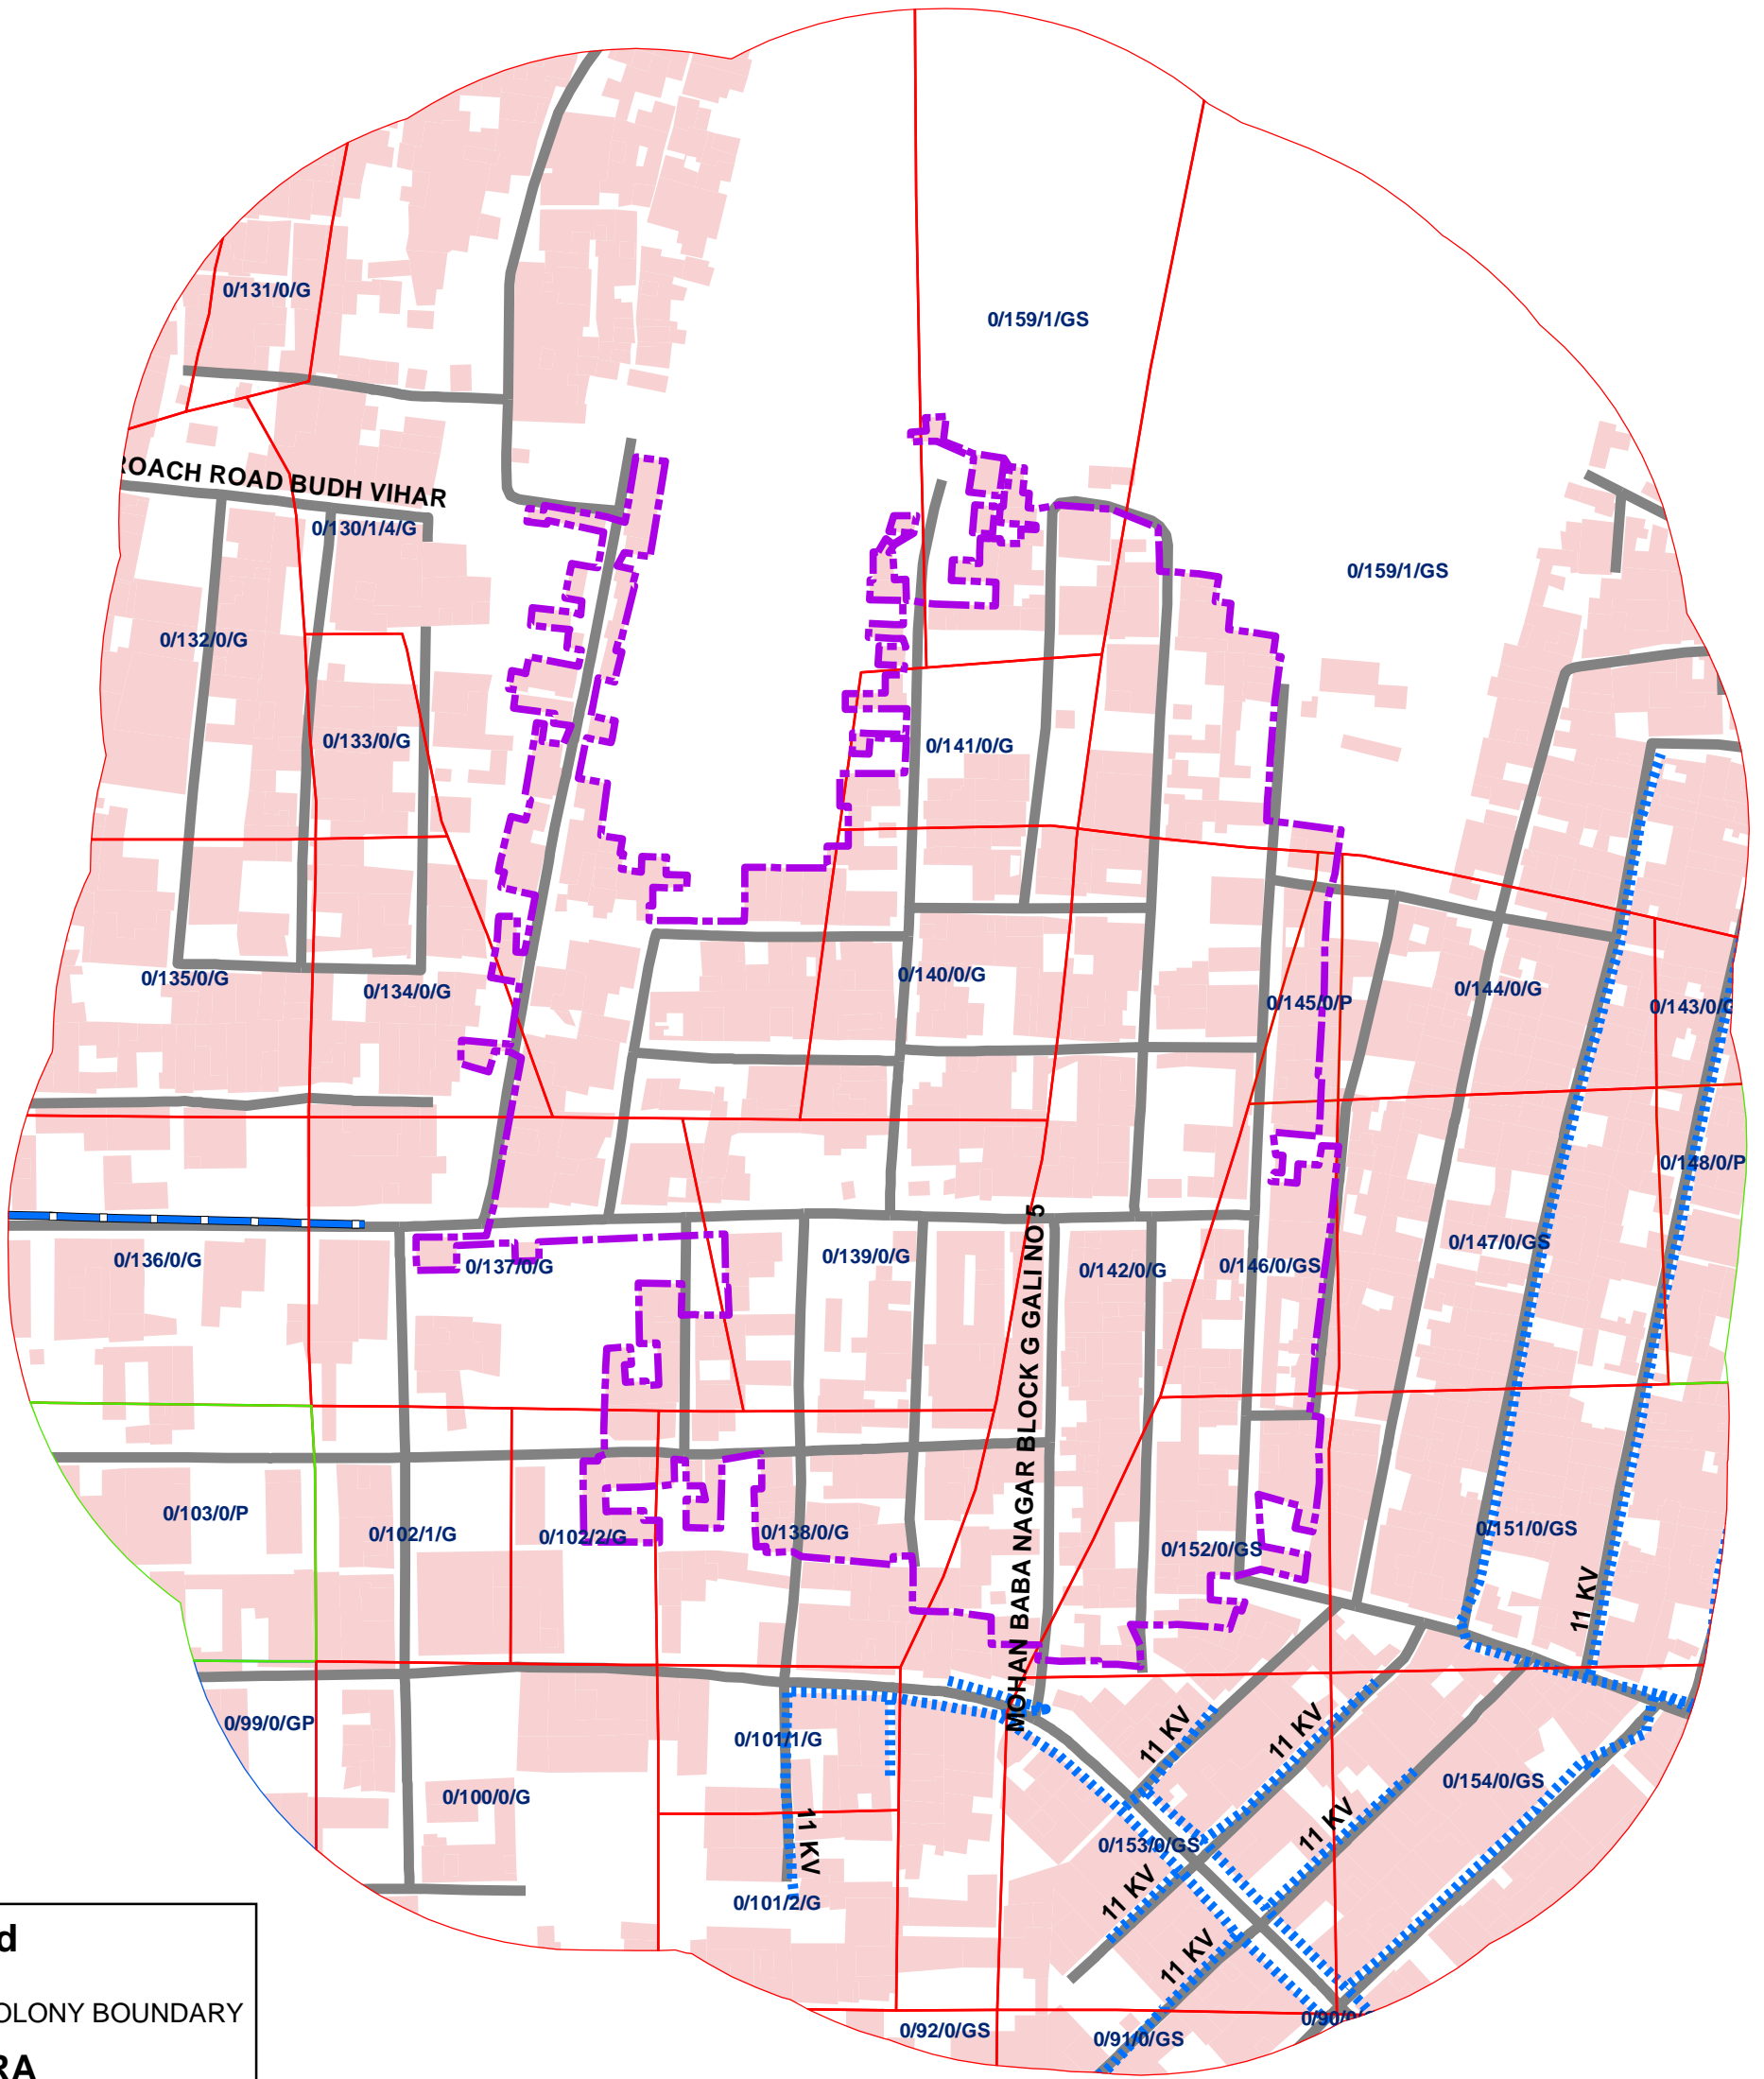

139\_MOHAN BABA NAGAR,BLOCK-G, TAJPUR EXTN.,BADARPUR  
(UNAUTHORISED COLONY)

**Legend**

- COLONY BOUNDARY
- KHASRA**
- GOVERNMENT LAND
- UNSPECIFIED LAND
- PRIVATE LAND
- Hindrances
- PowerLineHT
- TrunkSewerLine
- ROADCENTERLINE
- Building

SCALE-1:1,400

**Note:**

1. Boundary of Unauthorized Colony is based on the Layout Plan Submitted by the RWA and drawn as per aerial Photography of the year 2007(Built Up) and as per existing regulations/guidelines.
2. Built Up 50% as per 2002 (Approx.)  
Built Up 62% as per 2007
3. Hindrances provided by DDA not available in this colony.