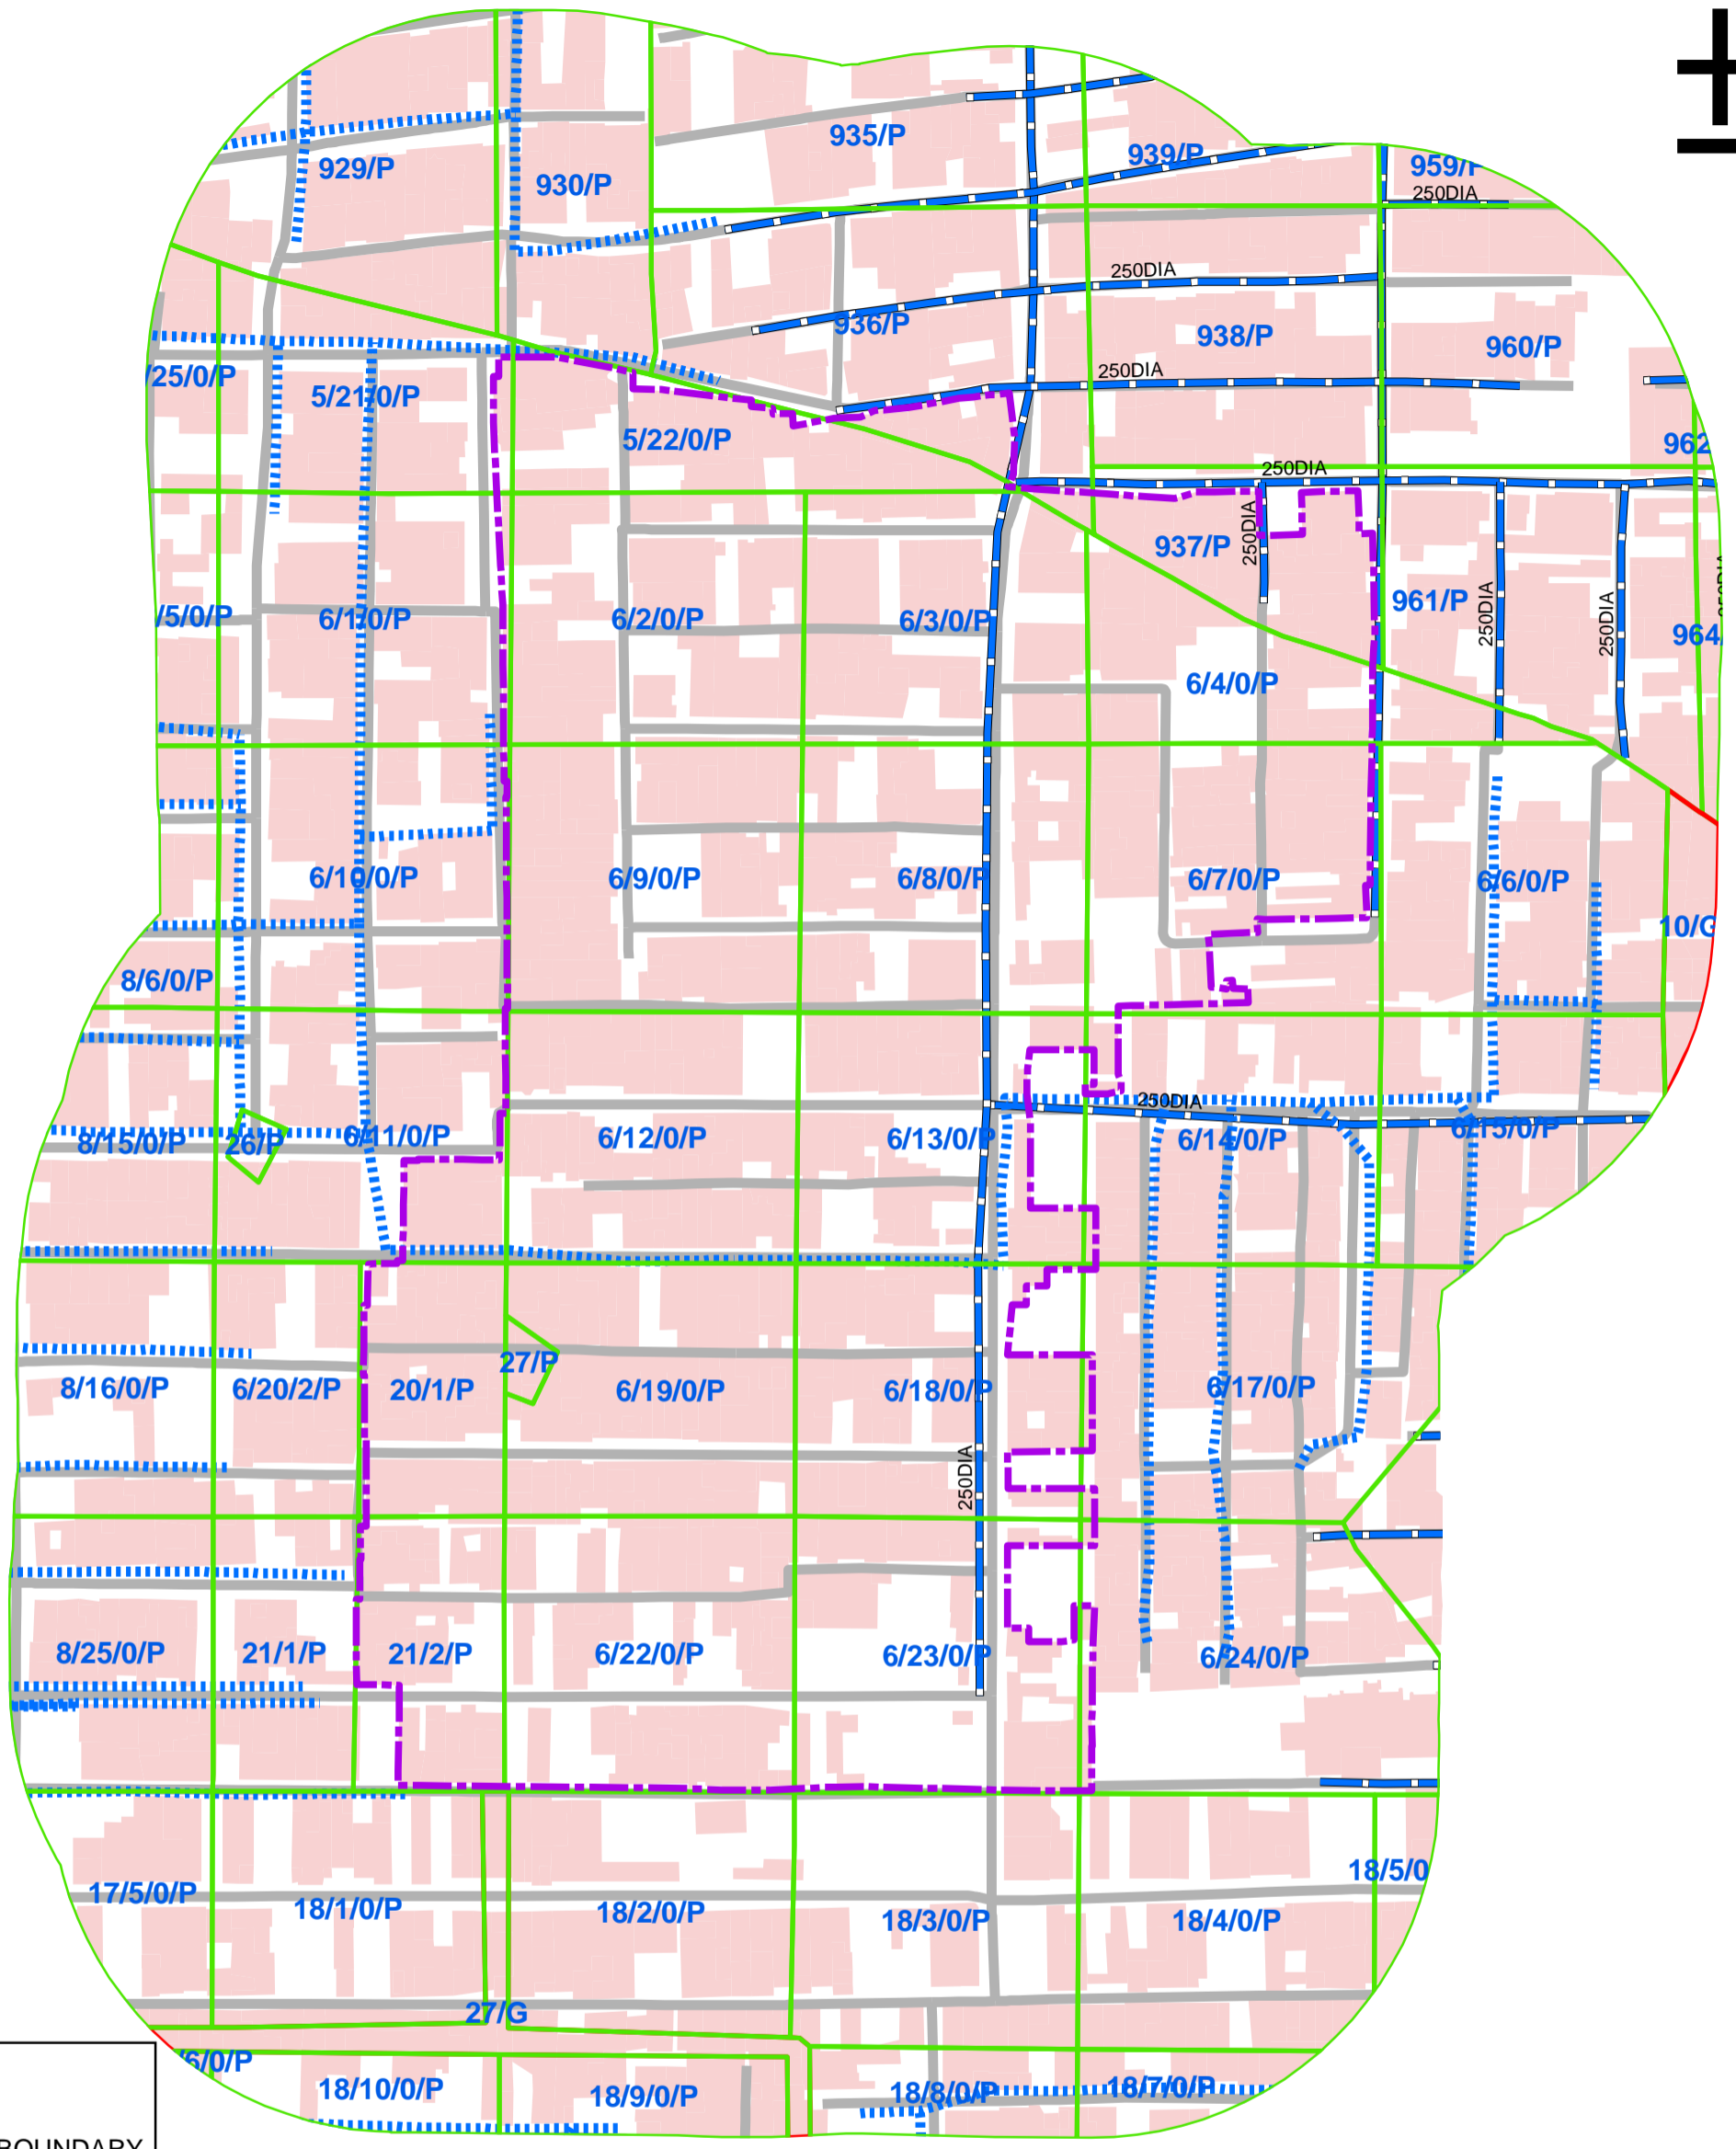

1332_OM VIHAR EXTN E,E-1,F BLOCK UTTAM NAGAR.DELHI,UNAUTHORISED COLONY

Legend

- COLONY BOUNDARY
- KHASRA**
- GOVERNMENT LAND
- UNSPECIFIED LAND
- PRIVATE LAND
- Hindrances
- PowerLineHT
- TrunkSewerLine
- ROADCENTERLINE
- Building

SCALE-1:1,600

- Note:**
1. Boundary of Unauthorized Colony is based on the Layout Plan Submitted by the RWA and drawn as per aerial Photography of the year 2007(Built Up), excluding open areas in the periphery of the colony.
 2. Built Up 70.00% as per 2002 (Approx.)
Built Up 76.02% as per 2007
 3. Hindrances provided by DDA not available in this colony.
 4. Land Status Yet To Be Validated By Revenue Department.
 5. Hinderence Data Yet To Be Validated By DDA.