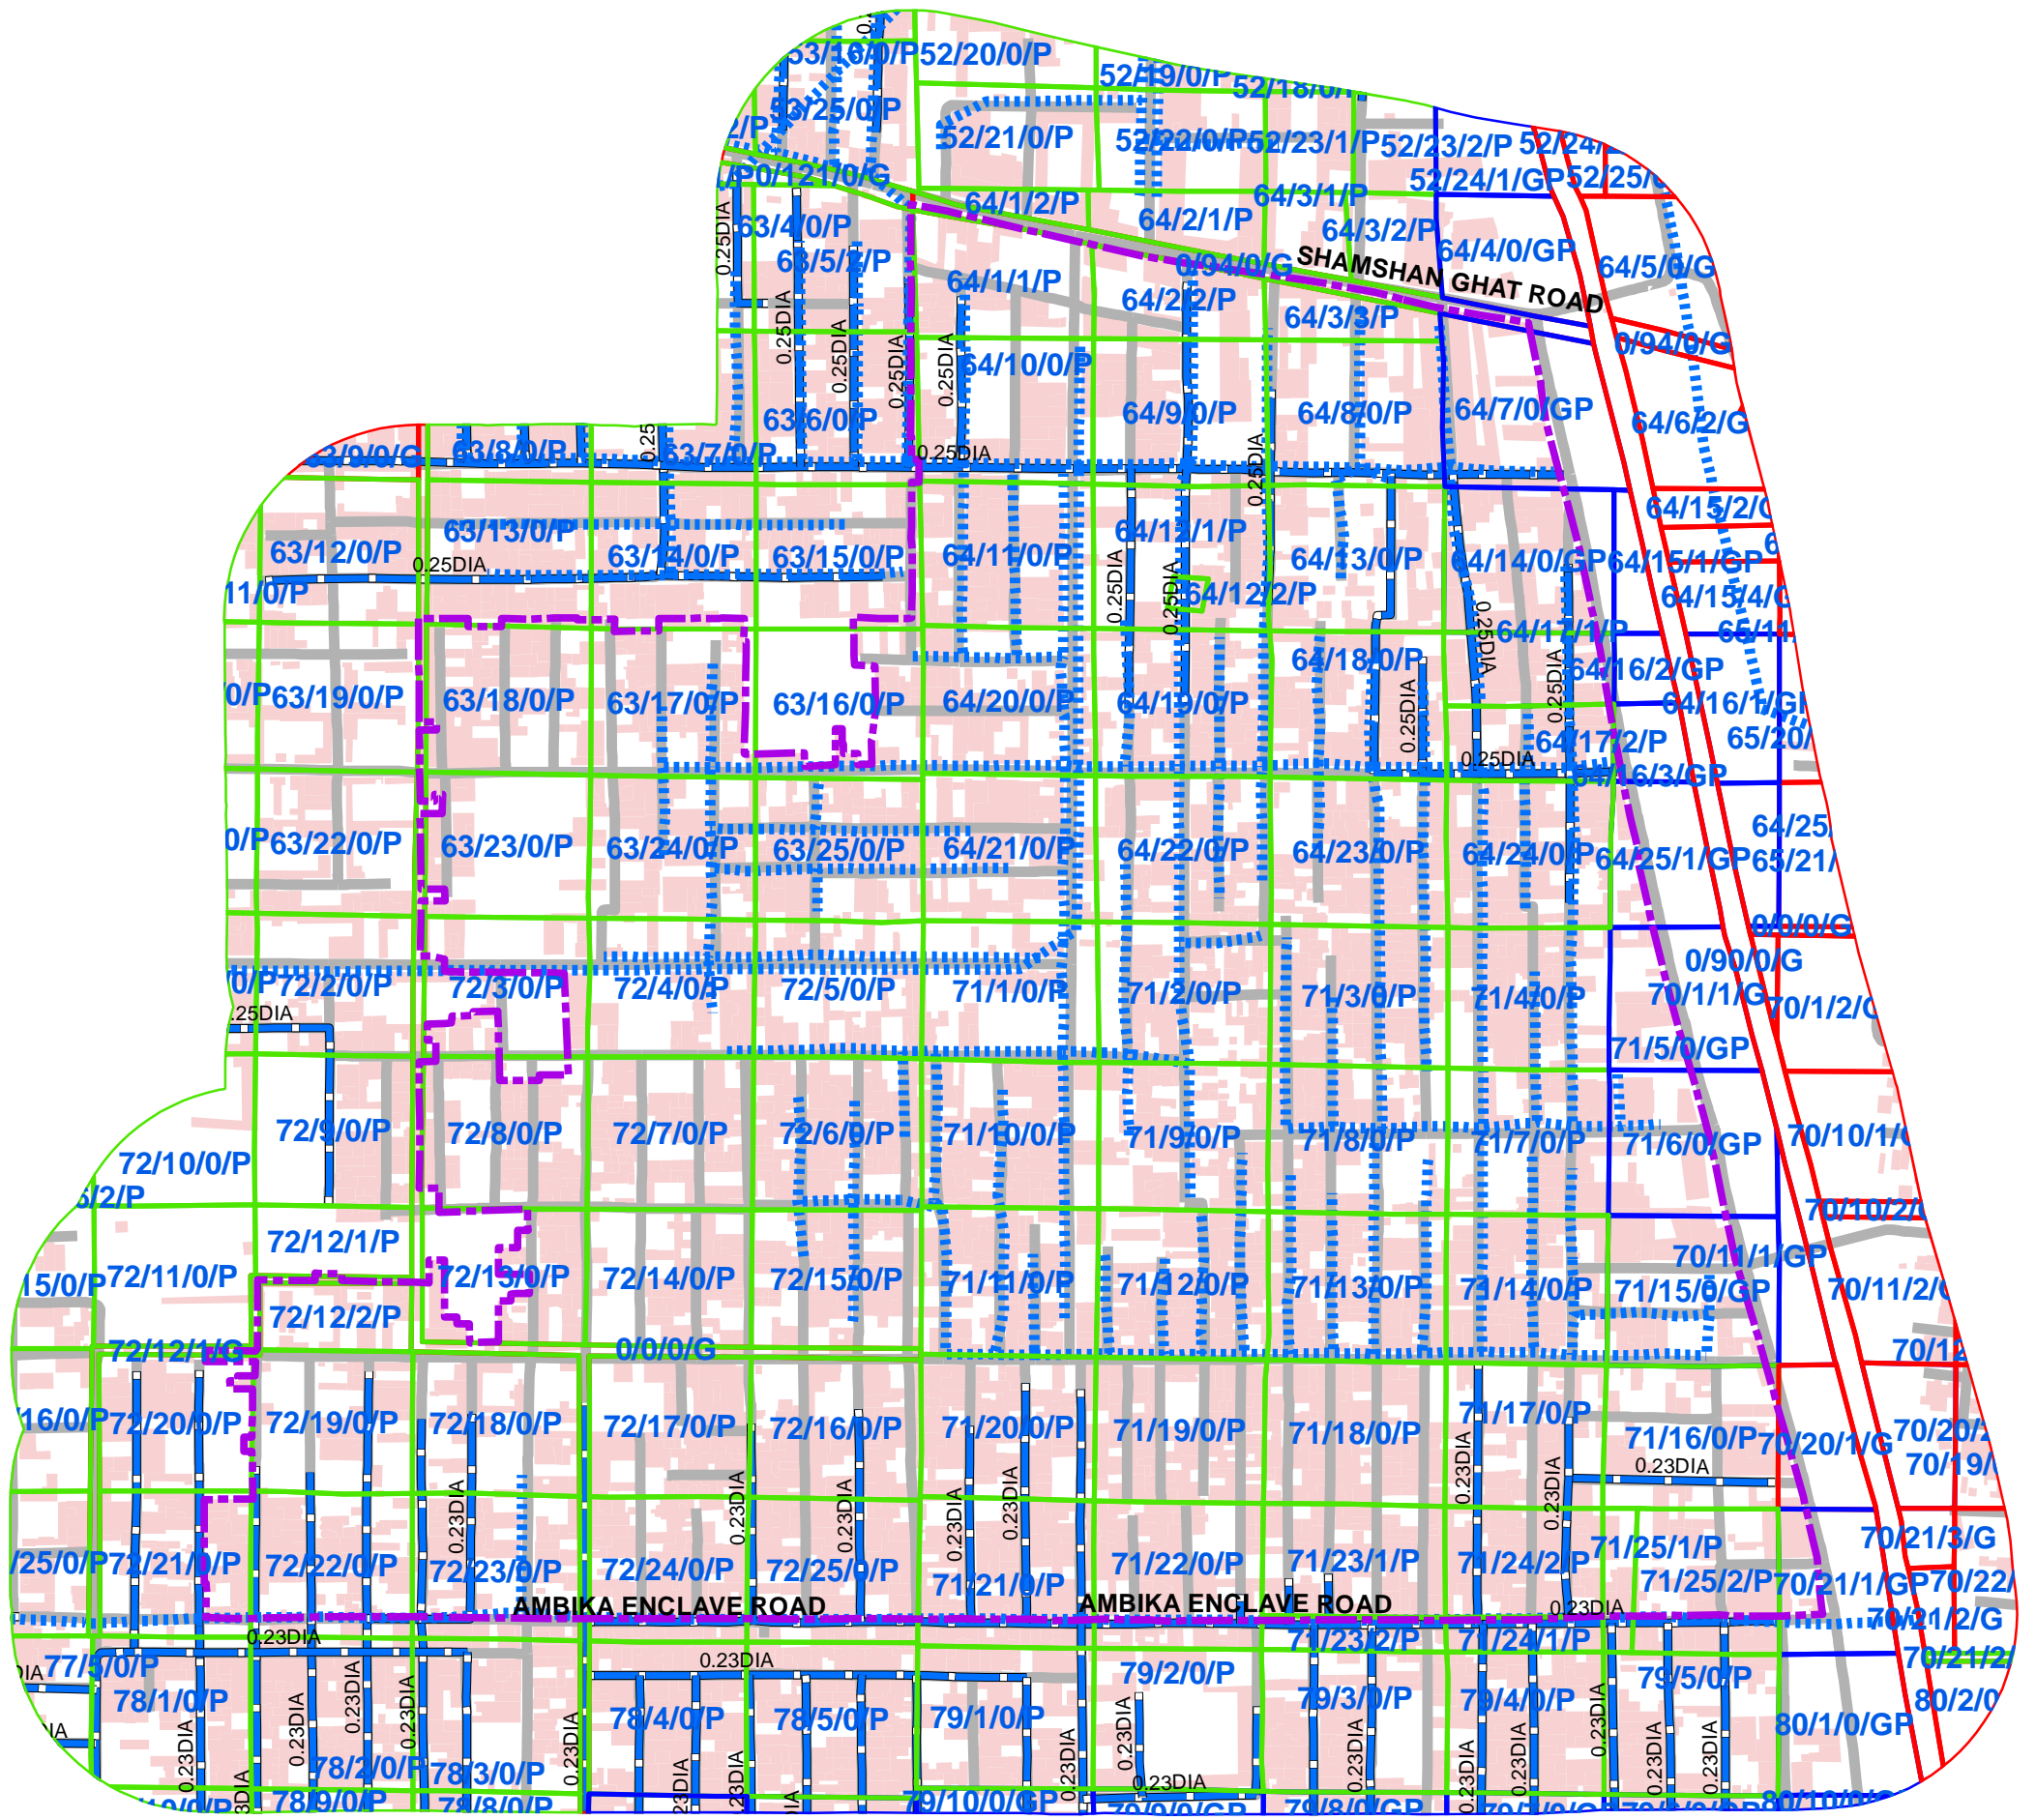

# 1324\_NIHAR VIHAR NANAGLOI JAT.DELHI,UNAUTHORISED COLONY

## Legend

- COLONY BOUNDARY
- KHASRA**
- GOVERNMENT LAND
- UNSPECIFIED LAND
- PRIVATE LAND
- Hindrances
- PowerLineHT
- TrunkSewerLine
- ROADCENTERLINE
- Building

SCALE-1:3,000

- Note:**
1. Boundary of Unauthorized Colony is based on the Layout Plan Submitted by the RWA and drawn as per aerial Photography of the year 2007(Built Up), excluding open areas in the periphery of the colony.
  2. Built Up 55.00% as per 2002 (Approx.)  
Built Up 61.20% as per 2007
  3. Hindrances provided by DDA available in this colony.
  4. Land Status Yet To Be Validated By Revenue Department.
  5. Hinderence Data Yet To Be Validated By DDA.