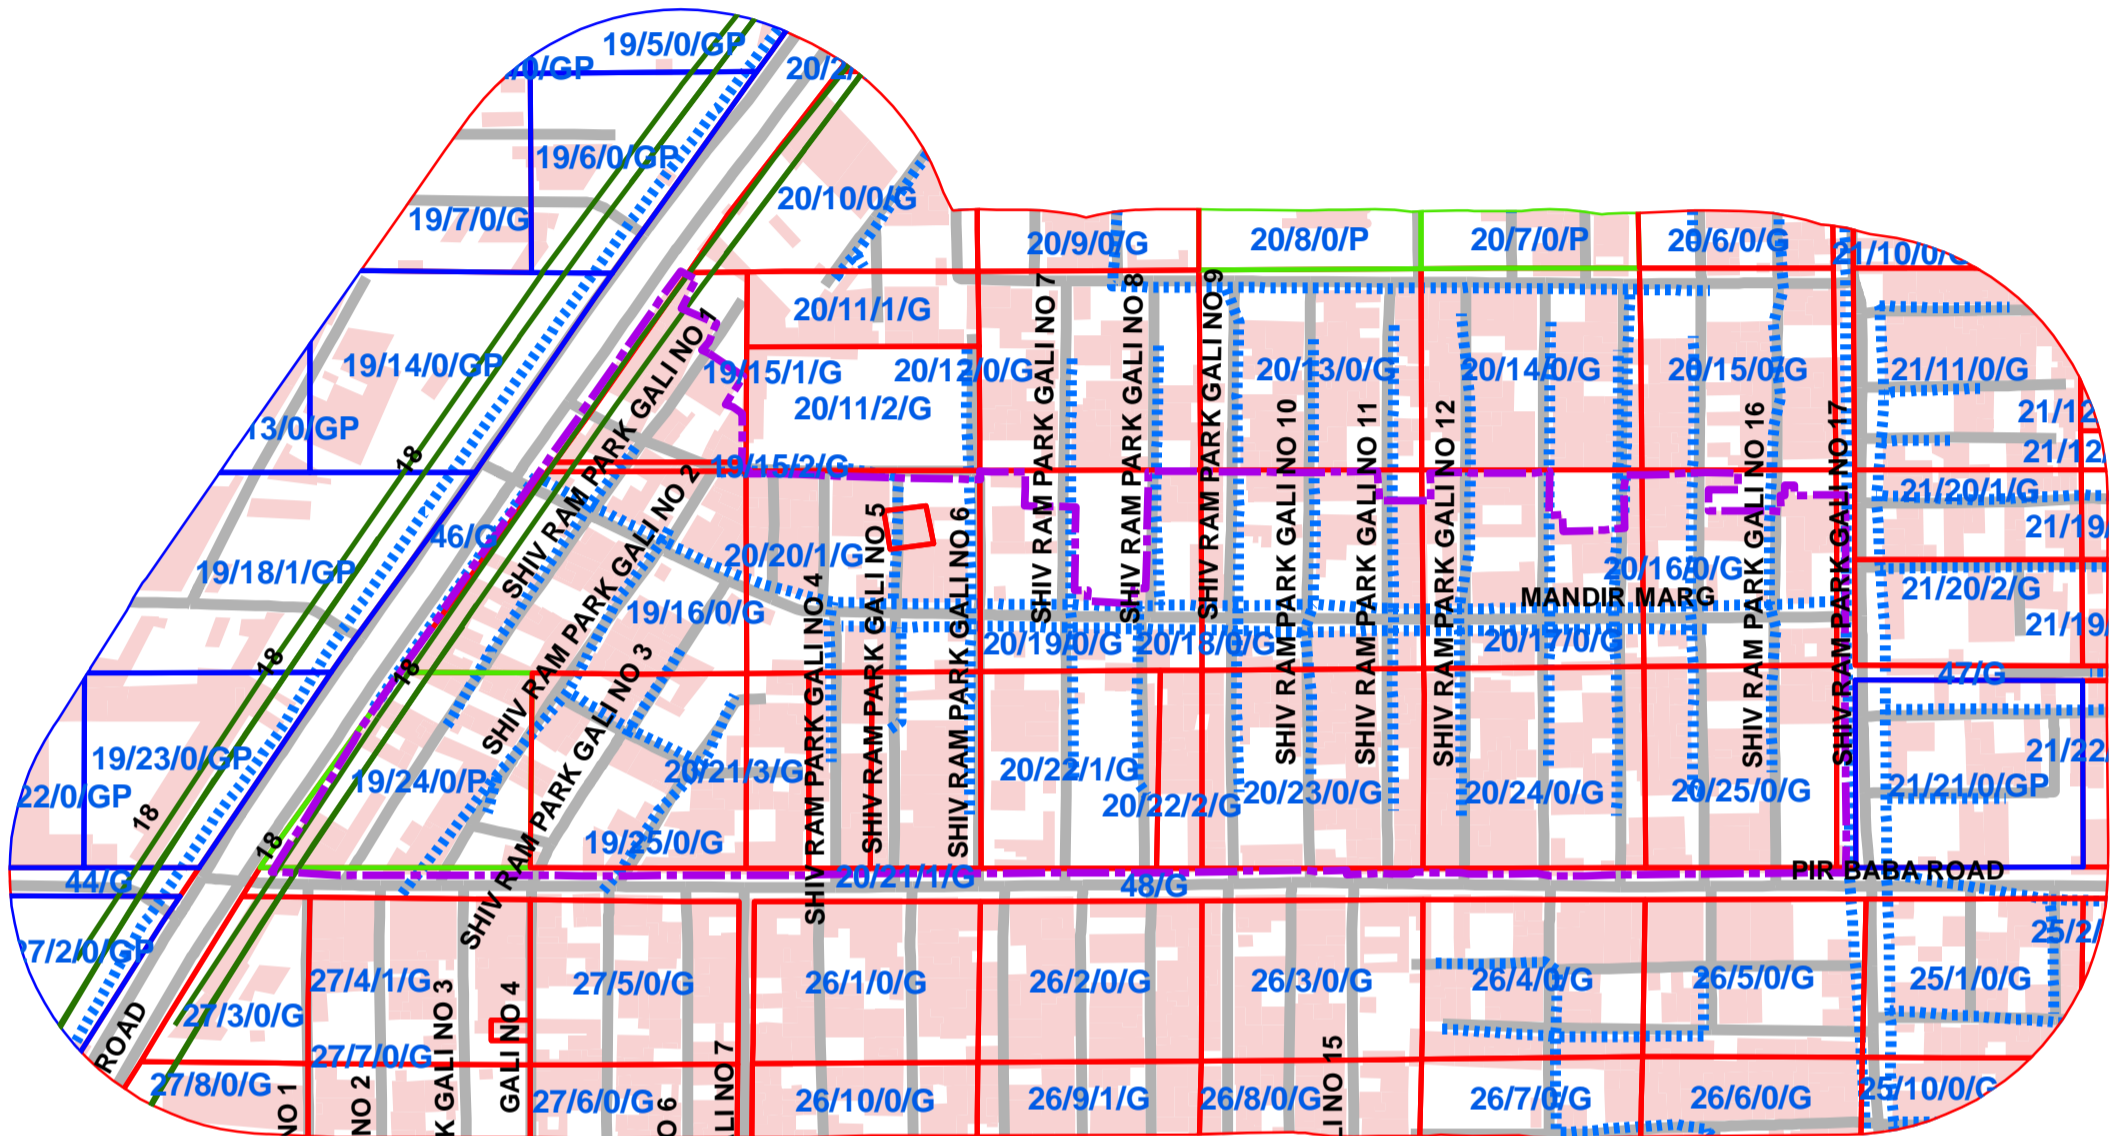

1323_ADHYAPAK NAGAR BLOCK-A,B,C1.DELHI,UNAUTHORISED COLONY

Legend

- COLONY BOUNDARY
- KHASRA**
- GOVERNMENT LAND
- UNSPECIFIED LAND
- PRIVATE LAND
- Hindrances
- PowerLineHT
- TrunkSewerLine
- ROADCENTERLINE
- Building

SCALE-1:2,300

- Note:**
1. Boundary of Unauthorized Colony is based on the Layout Plan Submitted by the RWA and drawn as per aerial Photography of the year 2007(Built Up), excluding open areas in the periphery of the colony.
 2. Built Up 50.00% as per 2002 (Approx.)
Built Up 57.89% as per 2007
 3. Hindrances provided by DDA available in this colony.
 4. Land Status Yet To Be Validated By Revenue Department.
 5. Hinderence Data Yet To Be Validated By DDA.