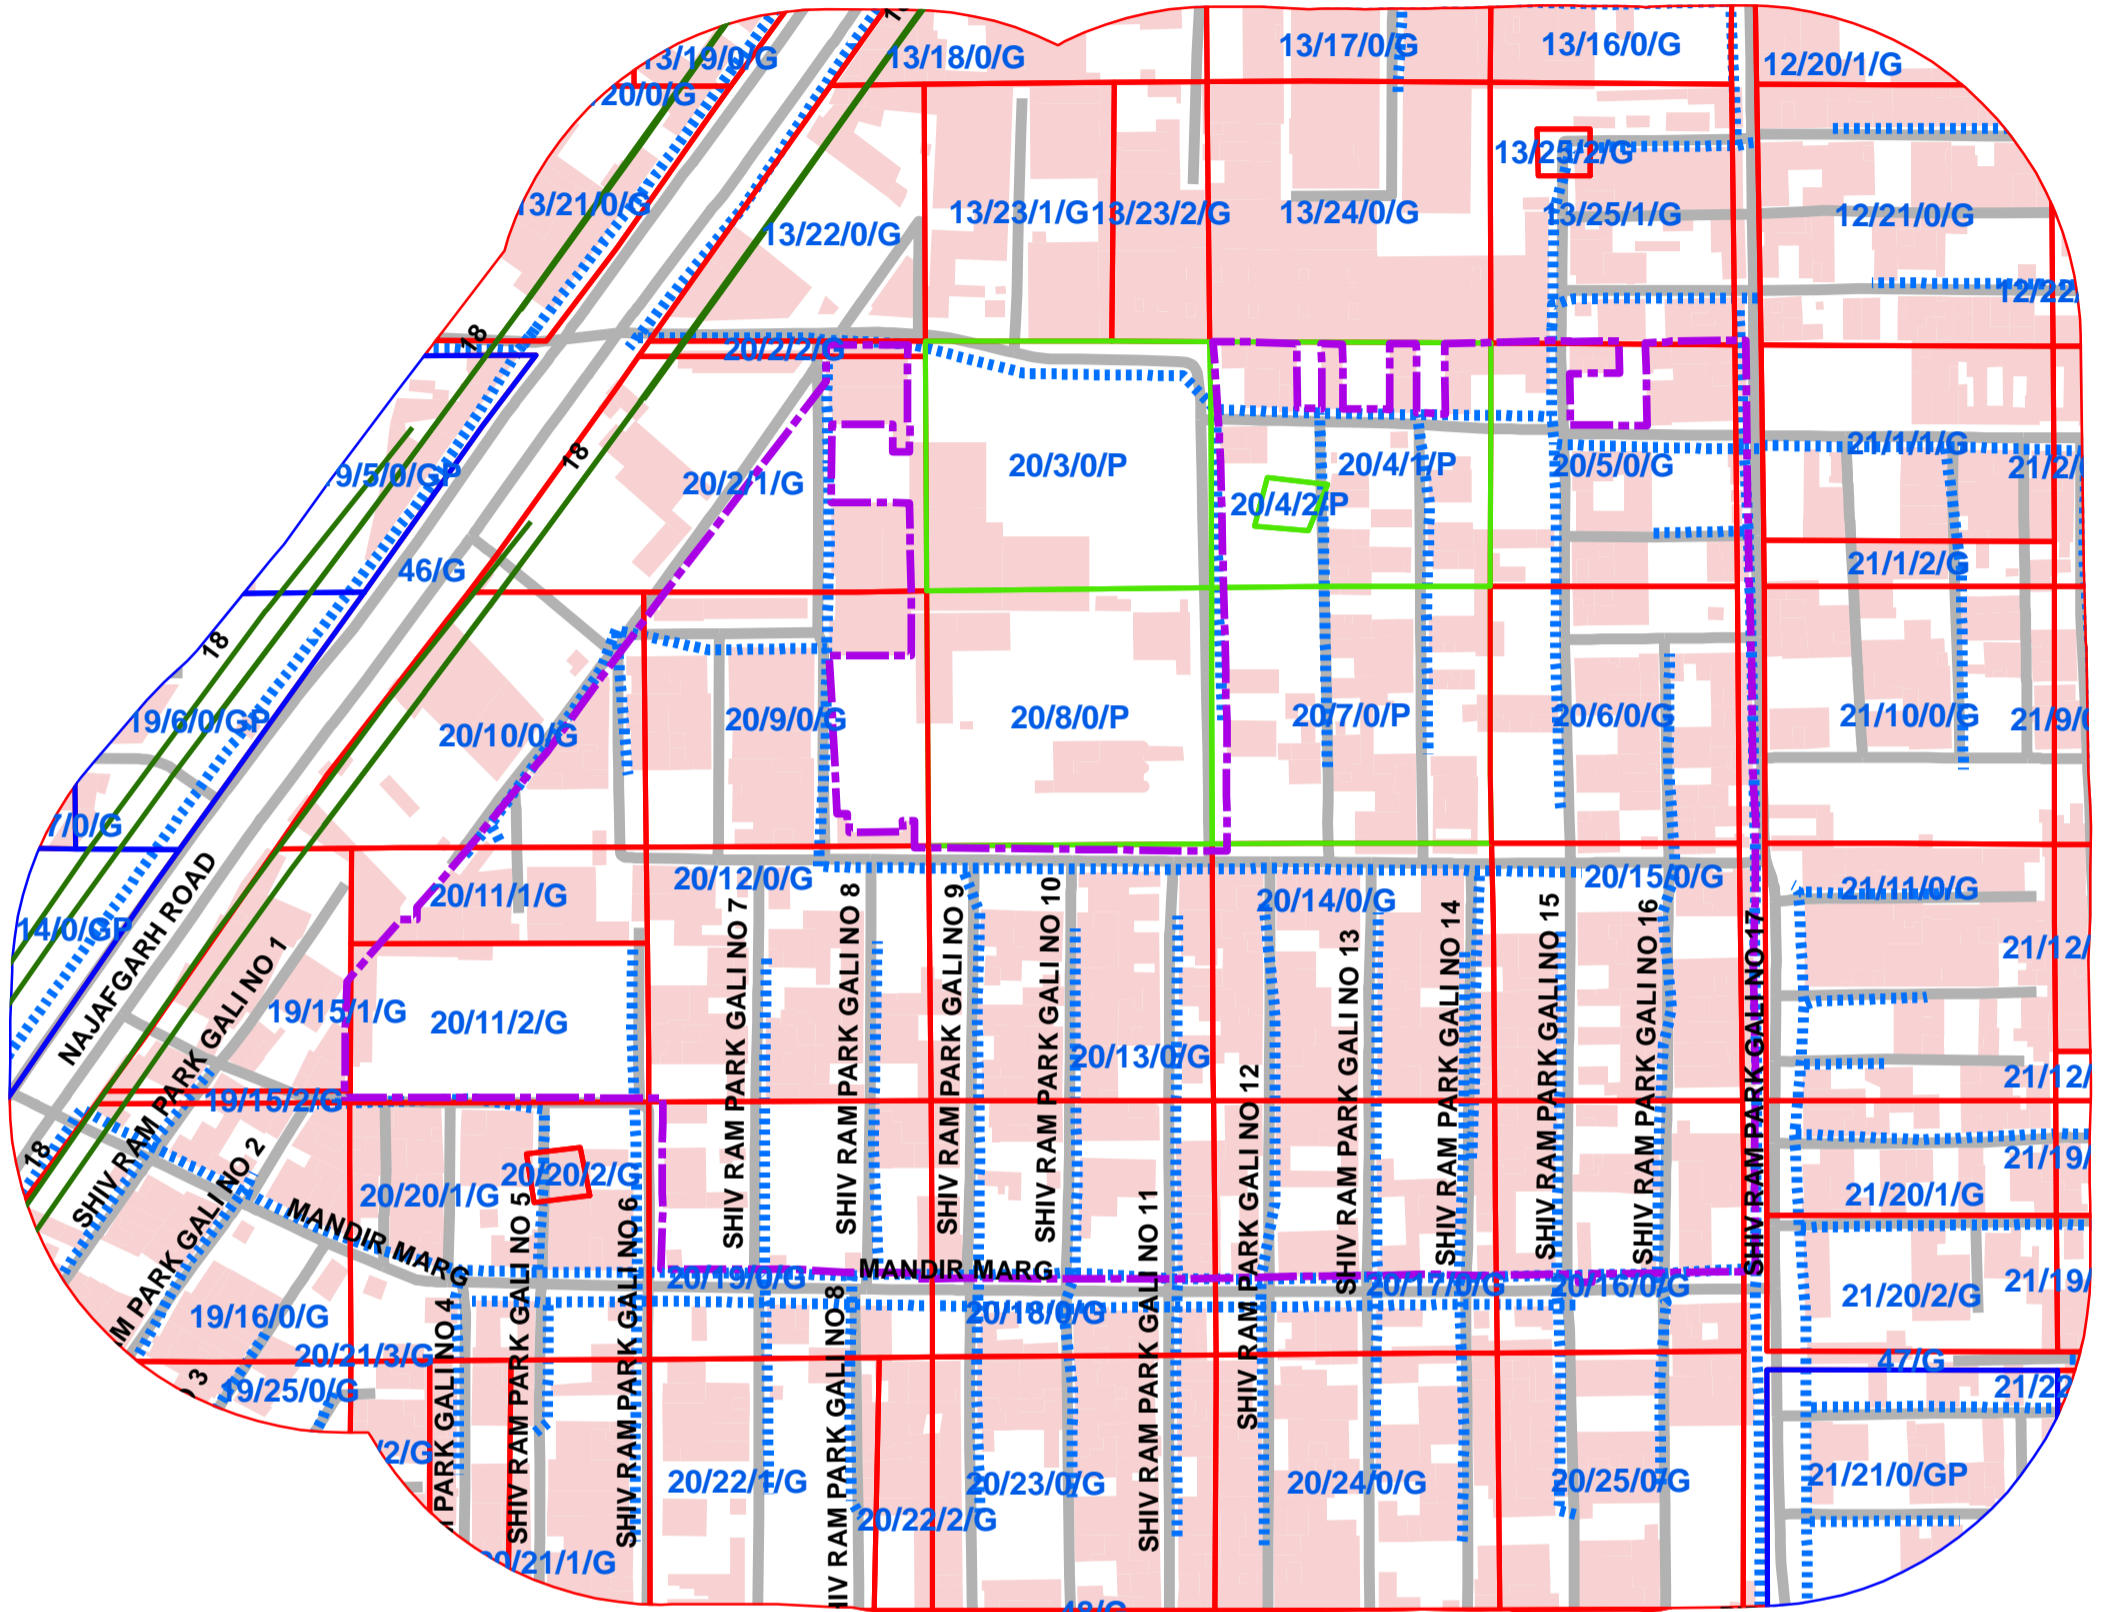

1322_D,E,F-BLOCK,ADHYAPAK NAGAR.DELHI,UNAUTHORISED COLONY

Legend

- COLONY BOUNDARY
- KHASRA**
- GOVERNMENT LAND
- UNSPECIFIED LAND
- PRIVATE LAND
- Hindrances
- PowerLineHT
- TrunkSewerLine
- ROADCENTERLINE
- Building

- Note:
1. Boundary of Unauthorized Colony is based on the Layout Plan Submitted by the RWA and drawn as per aerial Photography of the year 2007(Built Up), excluding open areas in the periphery of the colony.
 2. Built Up 45.00% as per 2002 (Approx.)
Built Up 52.38% as per 2007
 3. Hindrances provided by DDA not available in this colony.
 4. Land Status Yet To Be Validated By Revenue Department.
 5. Hindrance Data Yet To Be Validated By DDA.