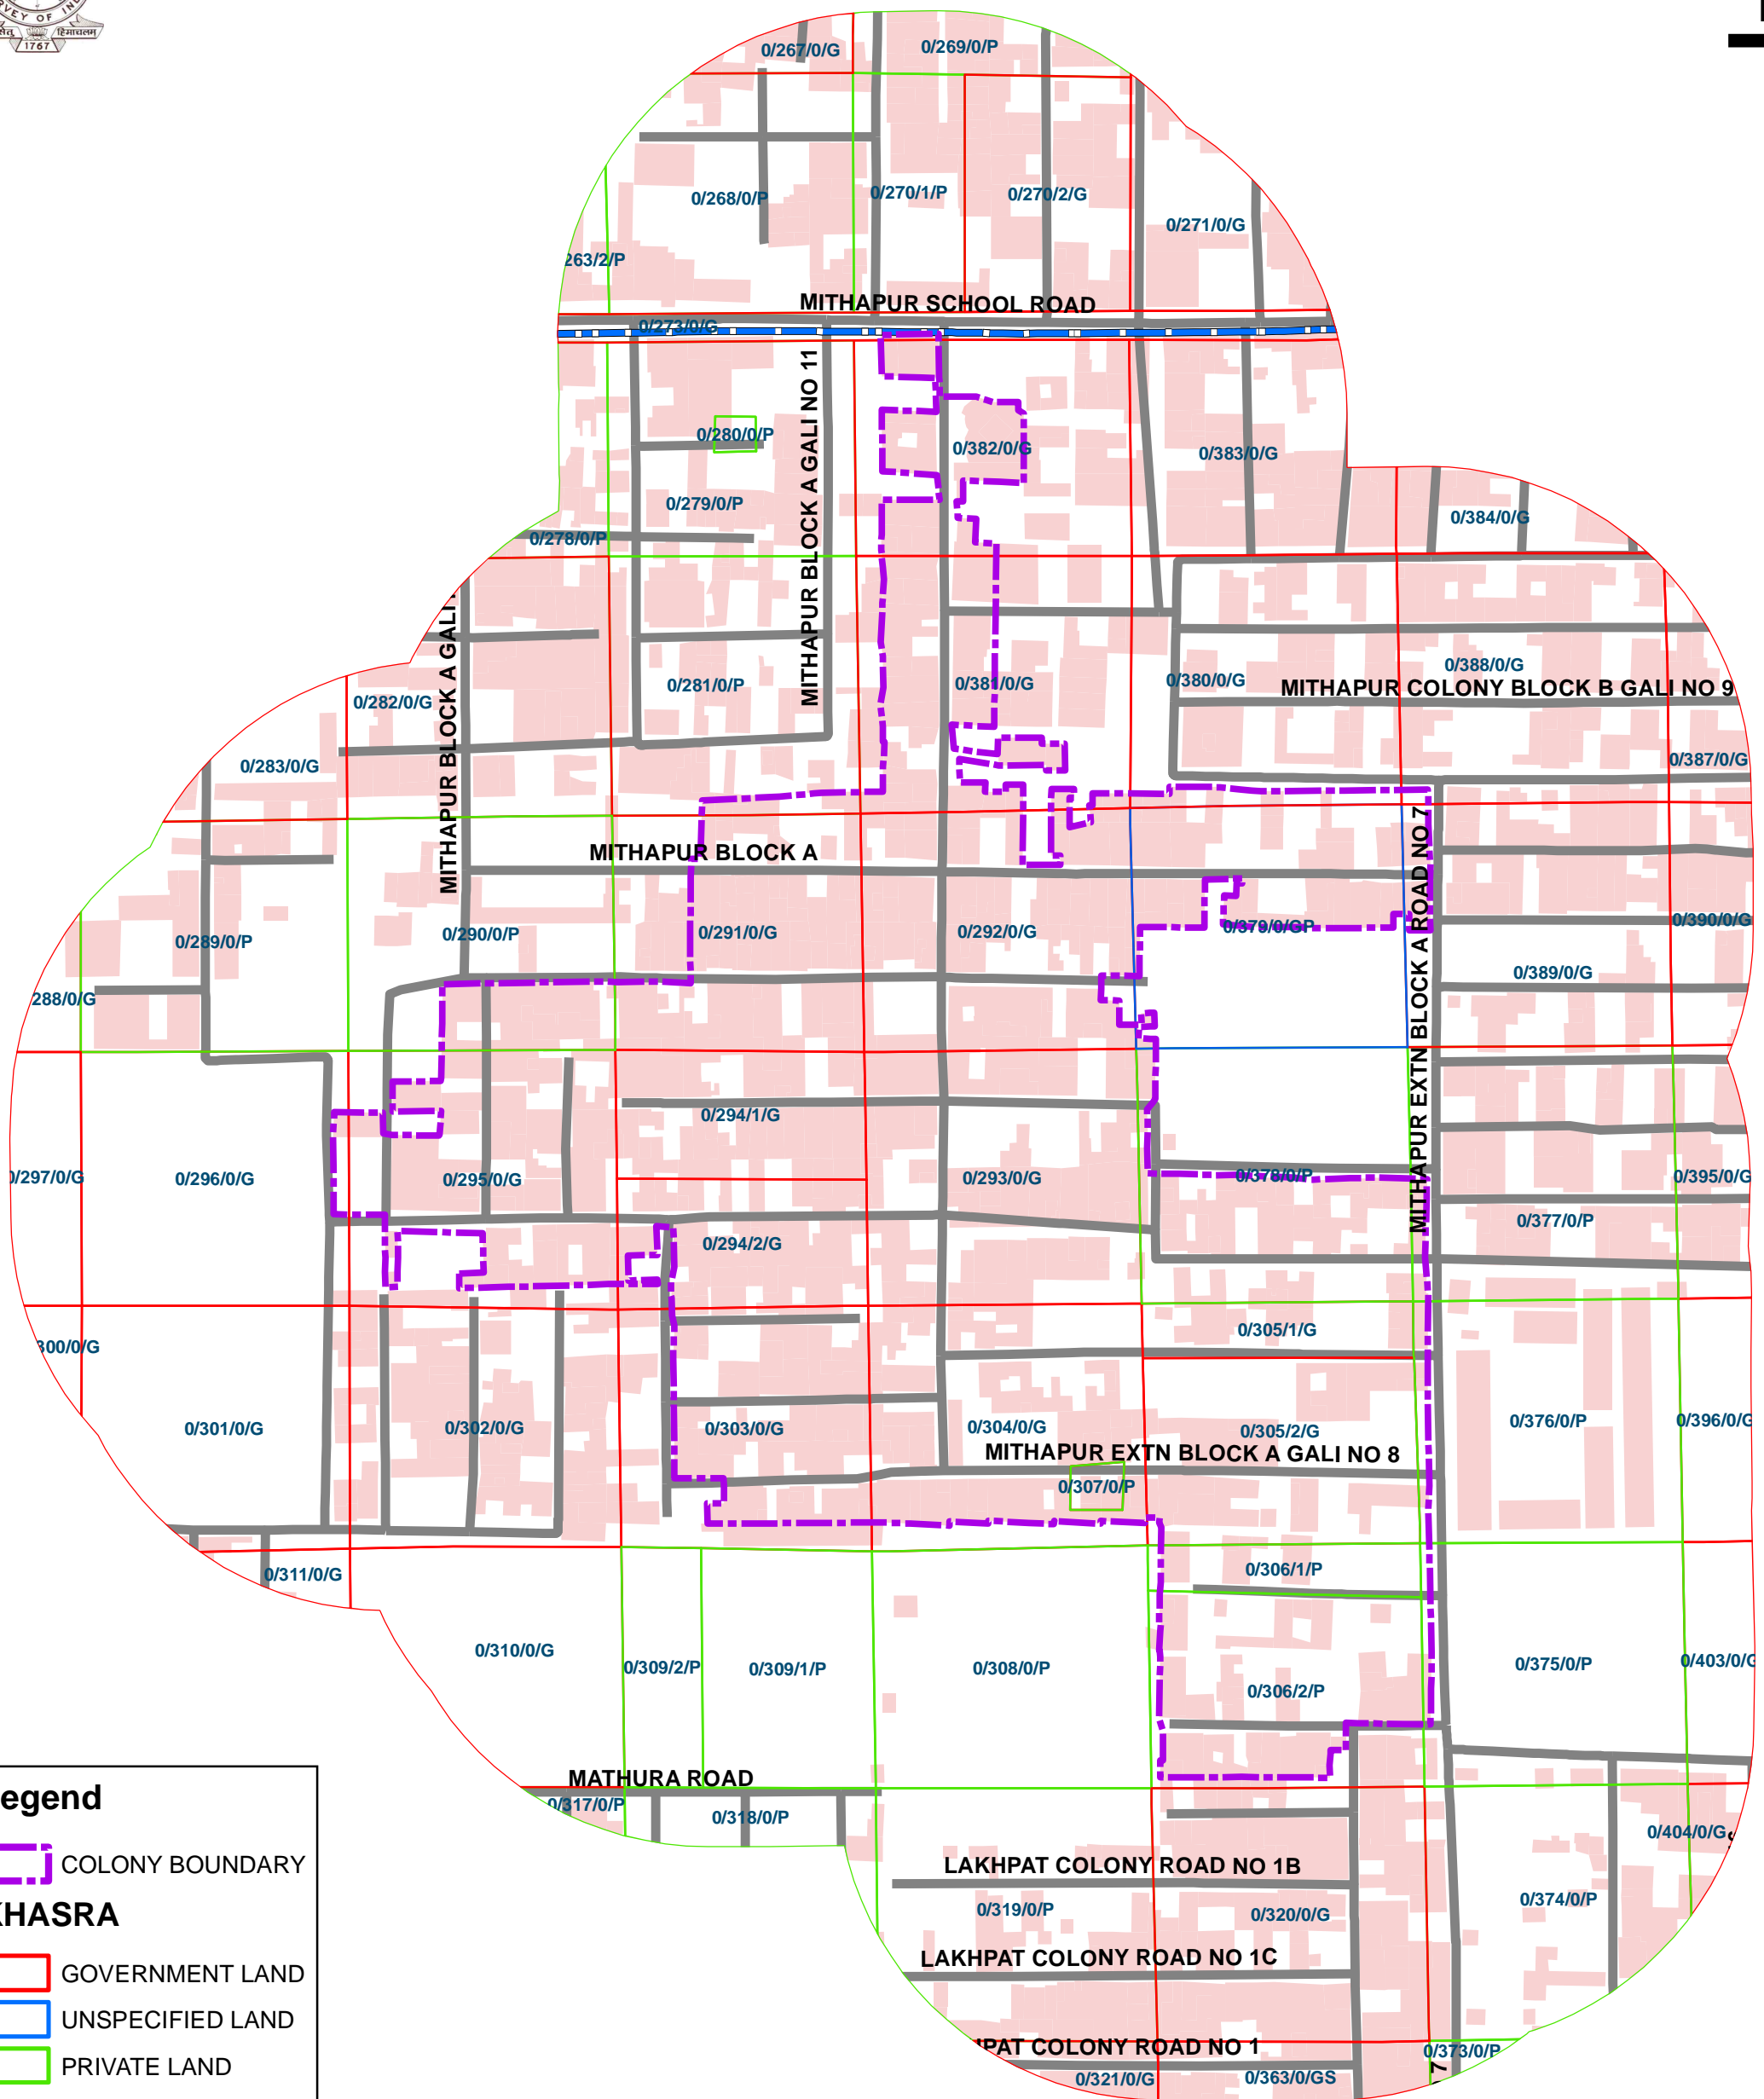

128_MEETHAPUR EXTN, BLOCK-A, KALKAJI (UNAUTHORISED COLONY)

Legend

- COLONY BOUNDARY
- KHASRA**
- GOVERNMENT LAND
- UNSPECIFIED LAND
- PRIVATE LAND
- Hindrances
- PowerLineHT
- TrunkSewerLine
- ROADCENTERLINE
- Building

SCALE-1:1,595

Note:

1. Boundary of Unauthorized Colony is based on the Layout Plan Submitted by the RWA and drawn as per aerial Photography of the year 2007(Built Up) and as per existing regulations/guidelines.
2. Built Up as per 2002 - AP N/A
Built Up 66% as per 2007
3. Hindrances provided by DDA not available in this colony.