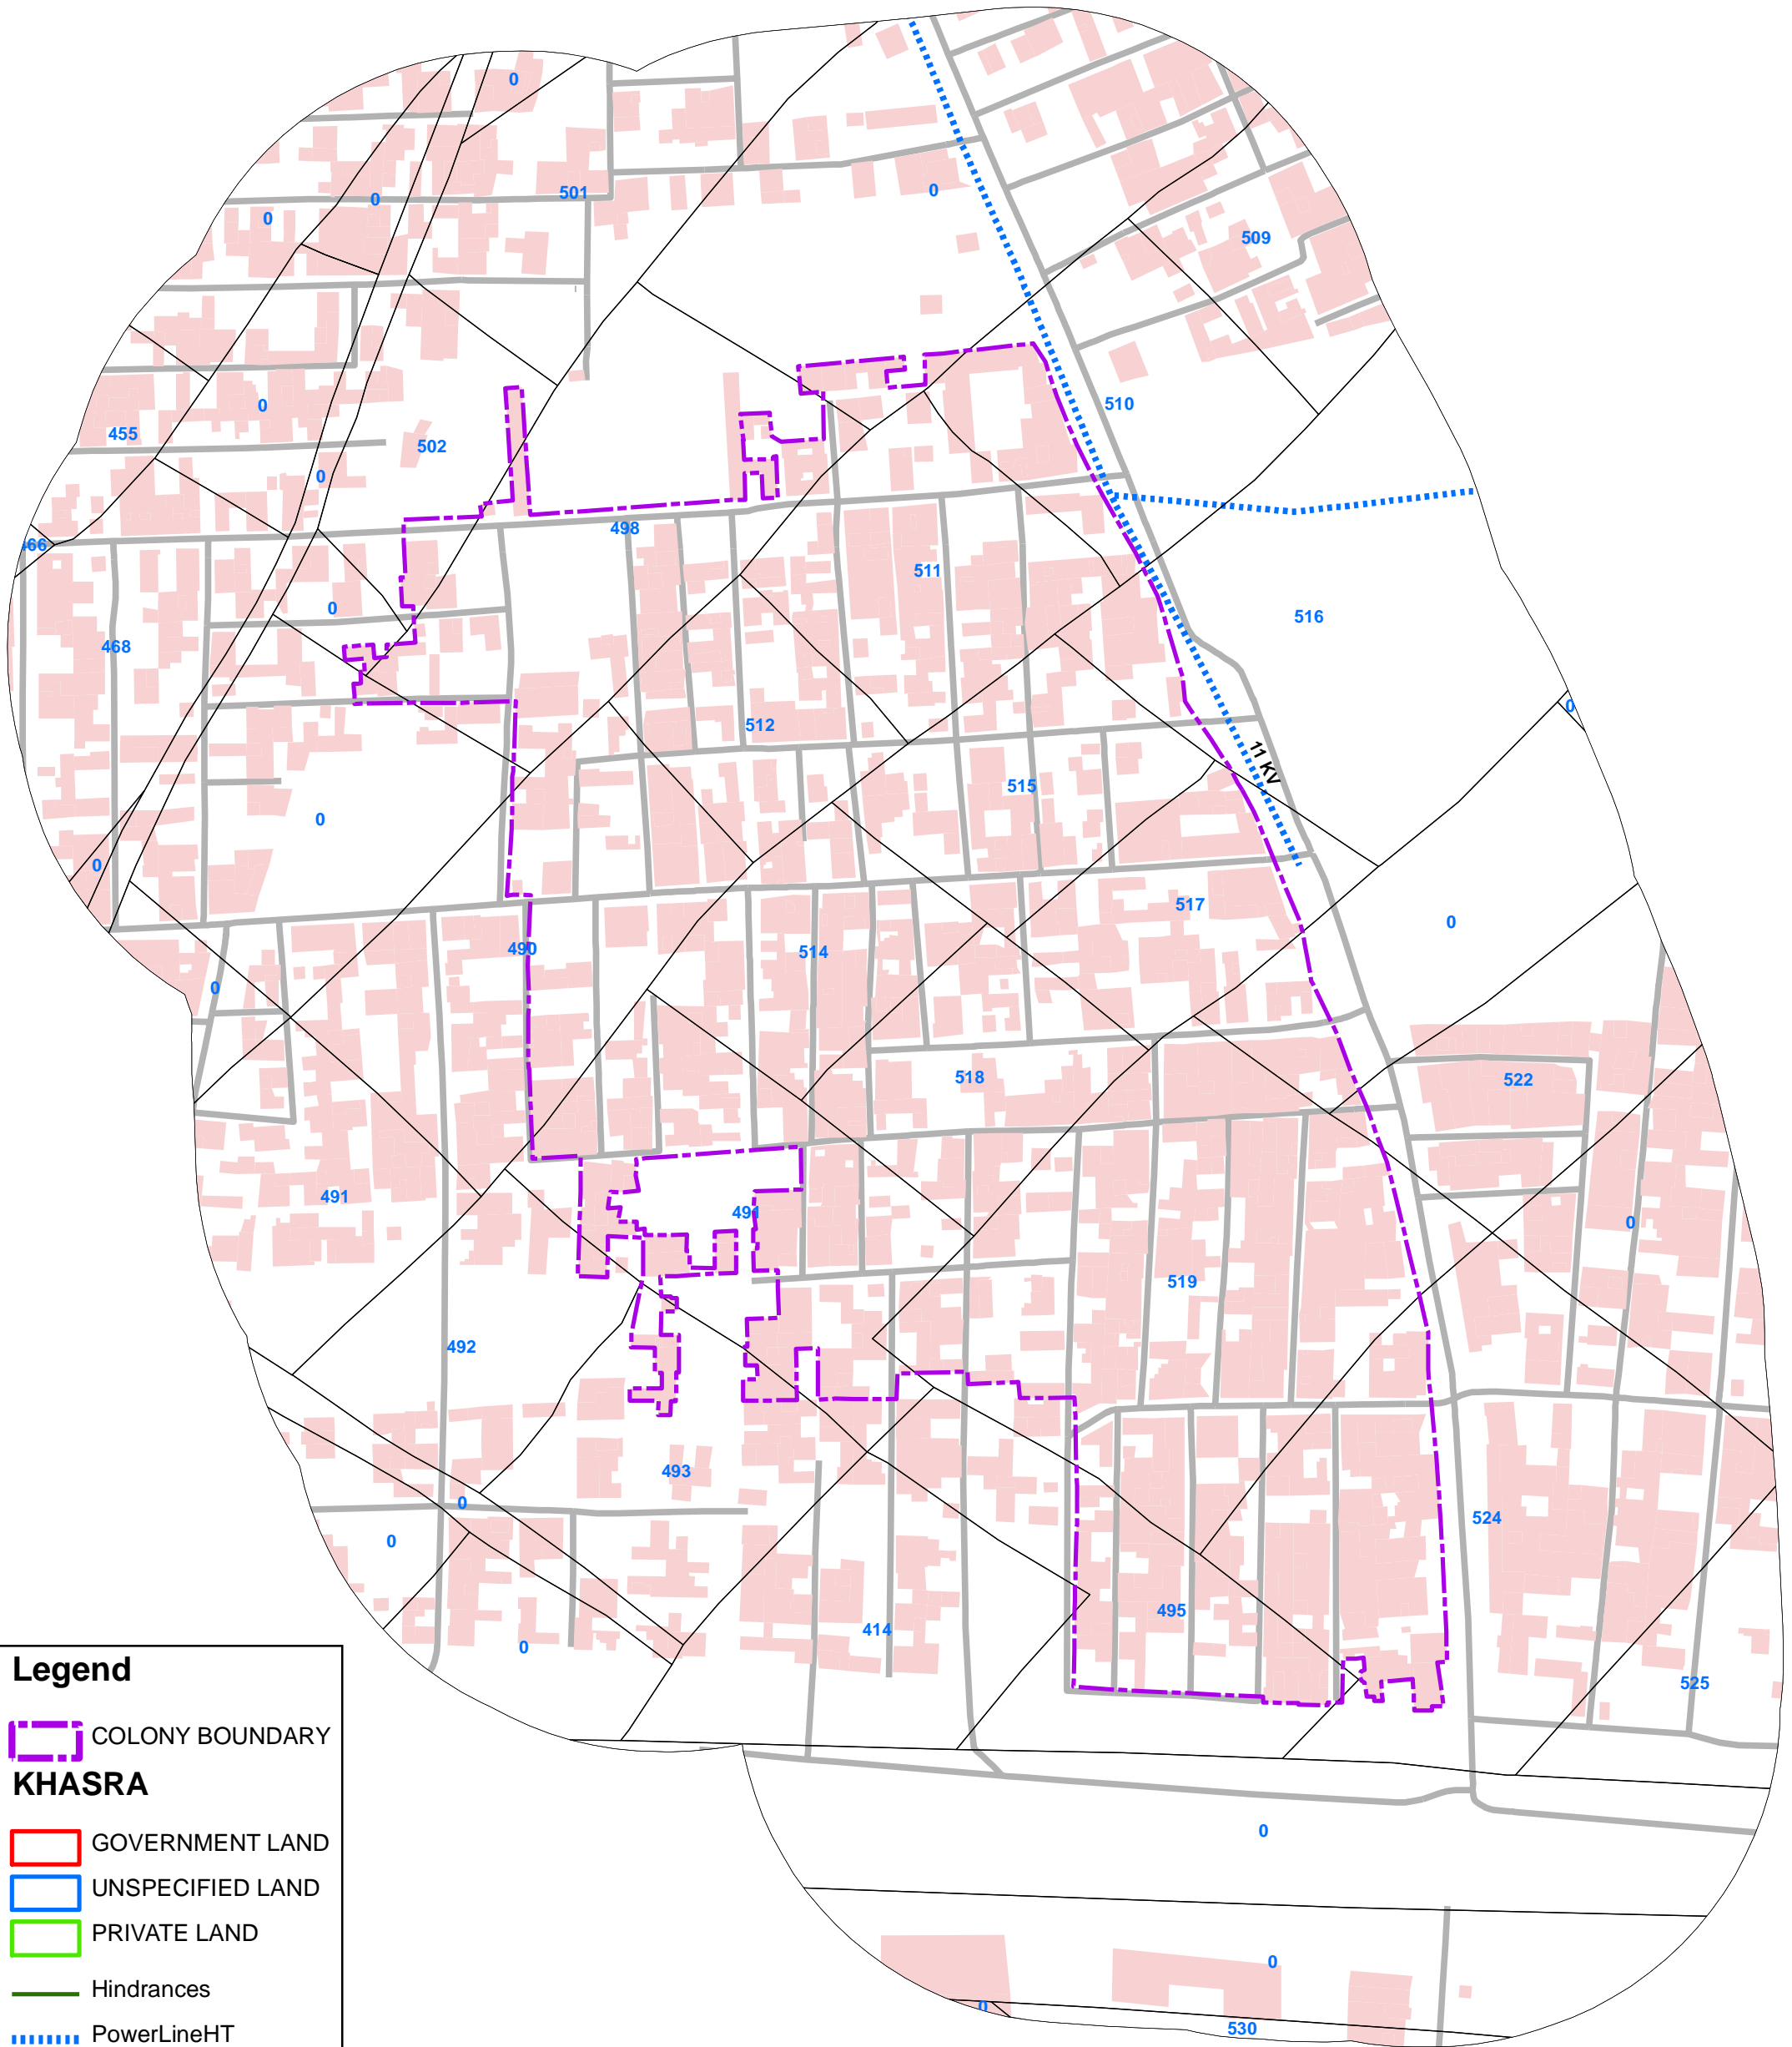

# 127\_SHARADAVATS ENCLAVE, UN-AUTHORISED COLONY

**Legend**

- COLONY BOUNDARY
- KHASRA**
- GOVERNMENT LAND
- UNSPECIFIED LAND
- PRIVATE LAND
- Hindrances
- PowerLineHT
- TrunkSewerLine
- ROADCENTERLINE
- Building

SCALE-1:1,500

- Note:**
1. Boundary of Unauthorized Colony is based on the Layout Plan Submitted by the RWA and drawn as per aerial Photography of the year 2007(Built Up) and as per existing regulations/guidelines.
  2. Built Up 50% as per 2002 (Approx.)  
Built Up 60% as per 2007
  3. Hindrances provided by DDA not available in this colony.
  4. Land Status is Not Updated
  5. Land Status Yet To Be Validated By Revenue Department.
  6. Hindrance Data Yet To Be Validated By DDA.