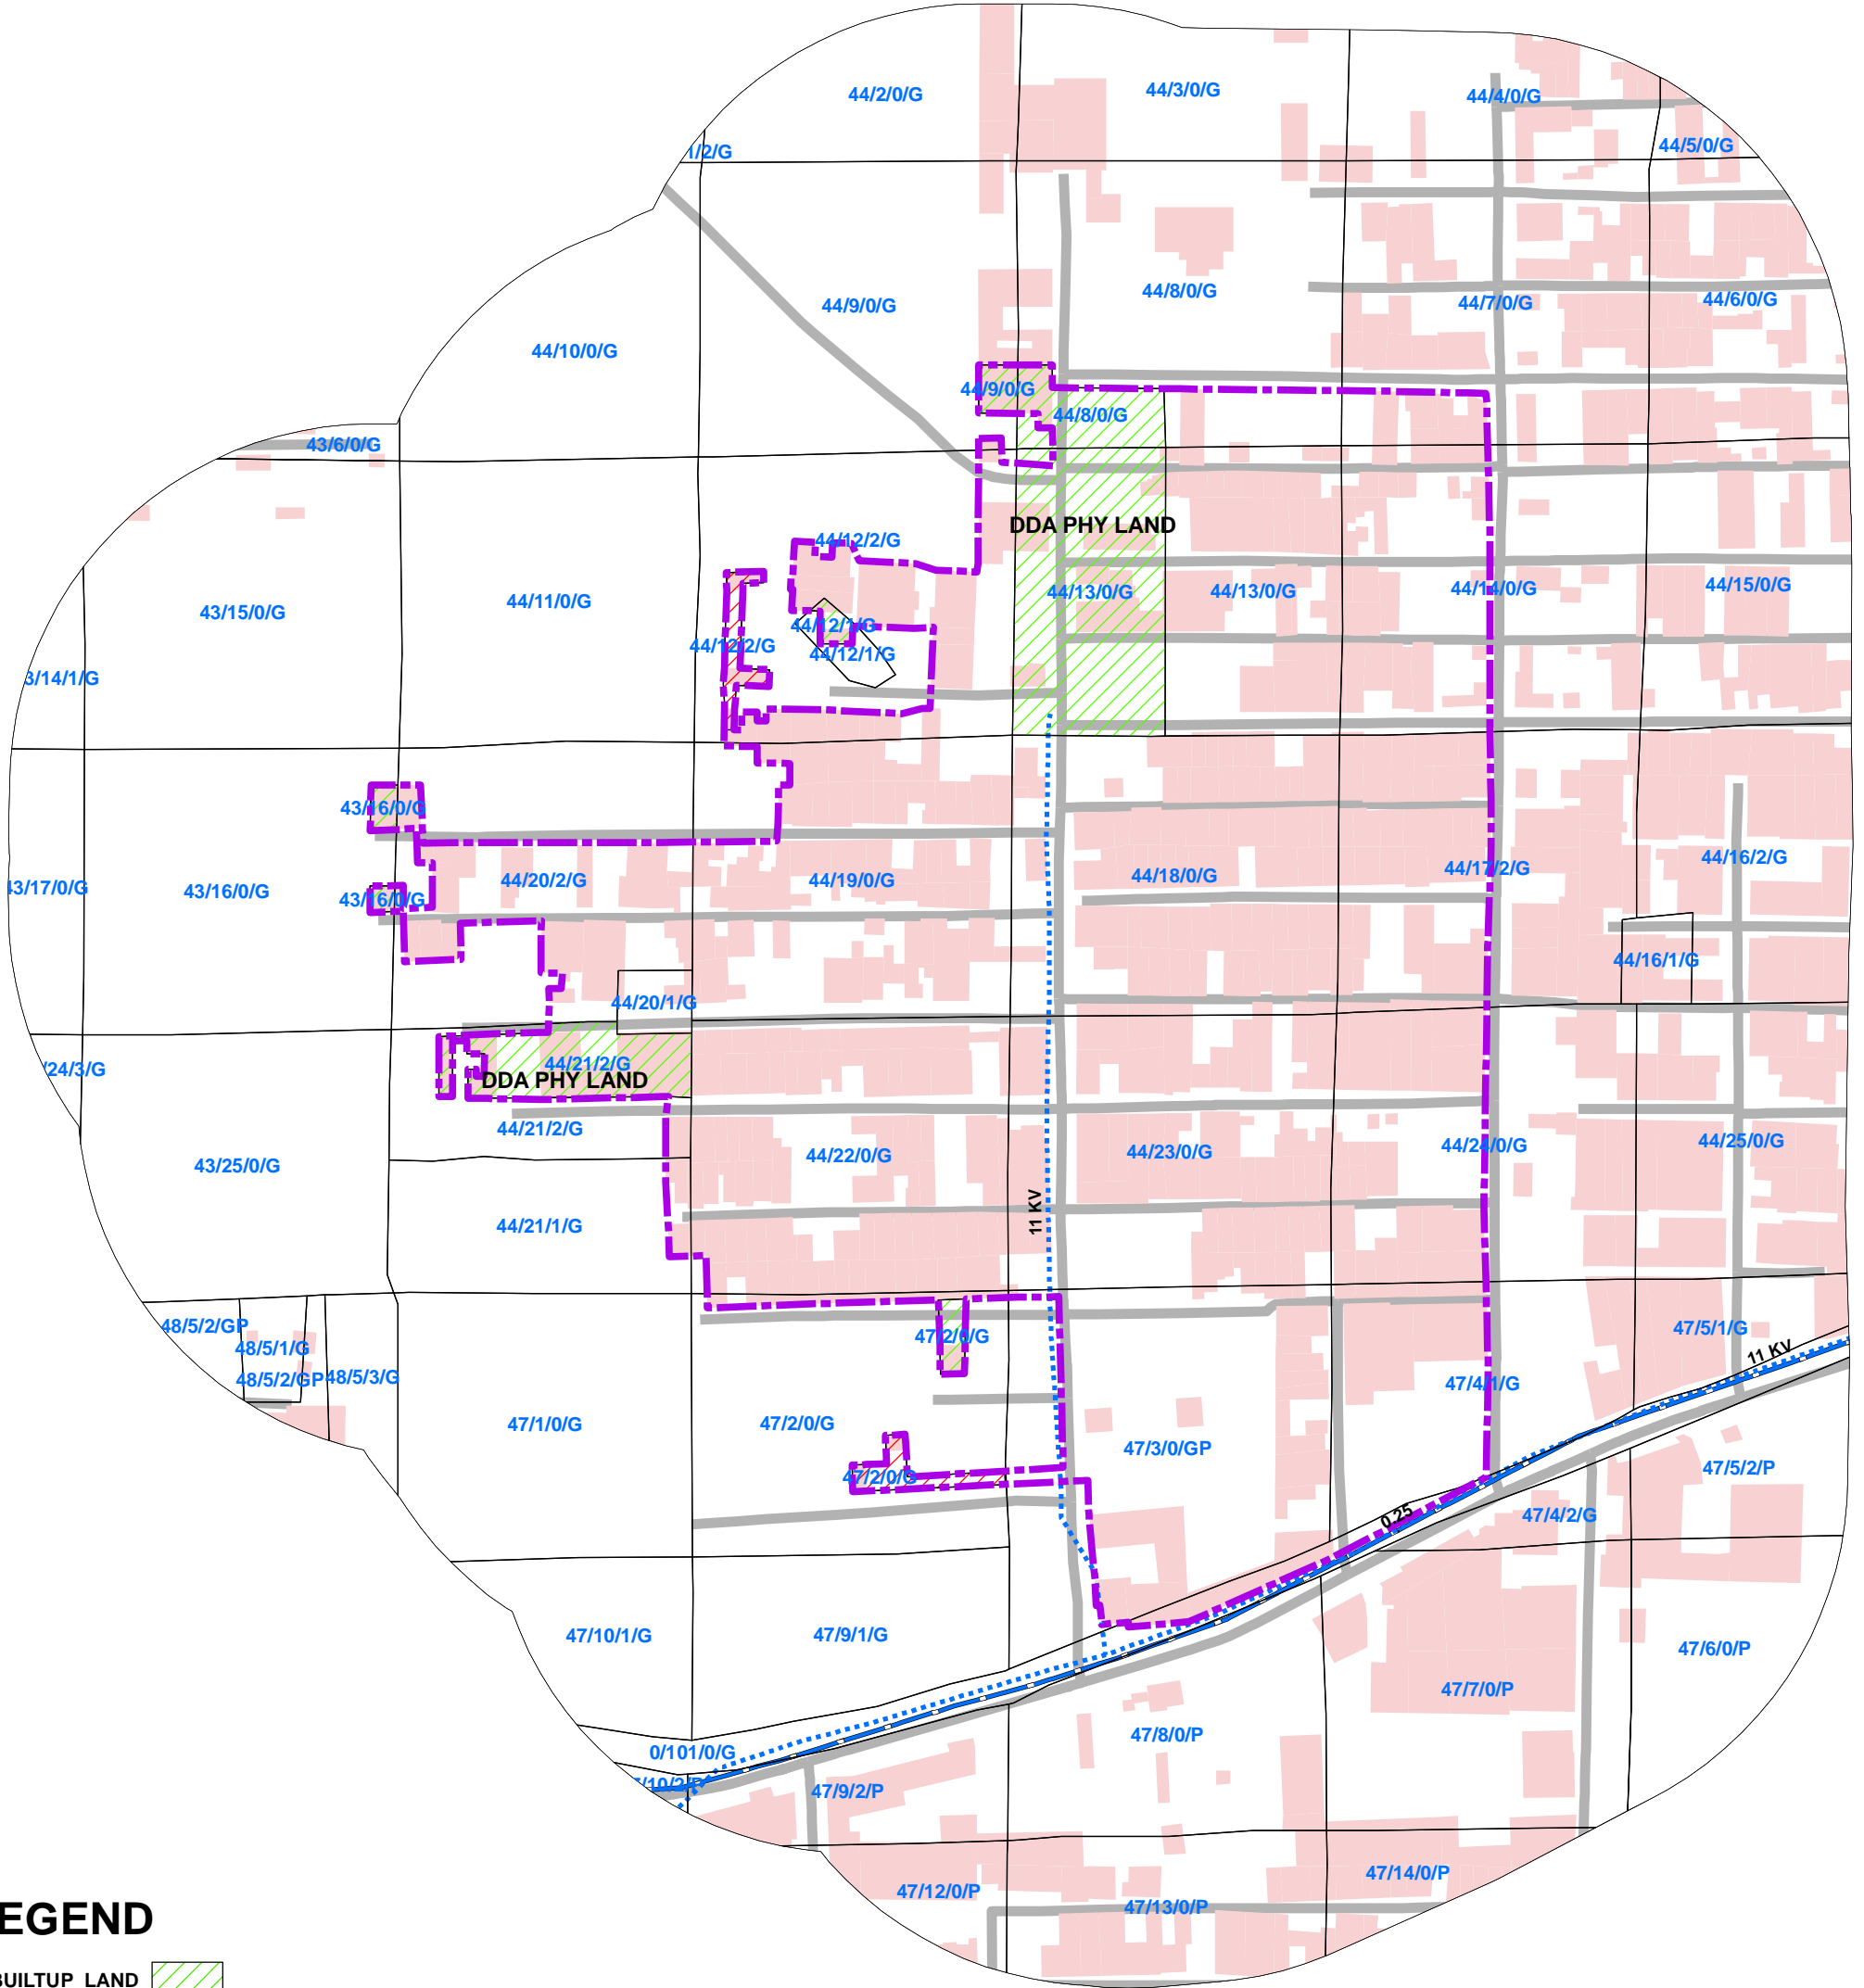

1269_MANGERAM PARK EXT BUDH VIHAR, UN-AUTHORISED COLONY

LEGEND

- DDA BUILTUP LAND
- DDA VACANT LAND
- DDA SYMBOLIC LAND
- COLONY BOUNDARY AS PER 2007 BUILT UP
- GOVERNMENT LAND
- PRIVATE LAND
- UN SPECIFIED LAND
- DDA HINDRANCES
- BUILDING

Note:

1. Boundary of Unauthorized Colony is based on the Layout Plan Submitted by the RWA and drawn as per aerial Photography of the year 2007(Built Up)) and as per existing regulations/guidelines.
2. Built Up 58% as per 2002(Approx.)
Built Up 63% as per 2007
3. Land Status Yet To Be Validated By Revenue Department
4. Hindrances provided by DDA not available in this colony.