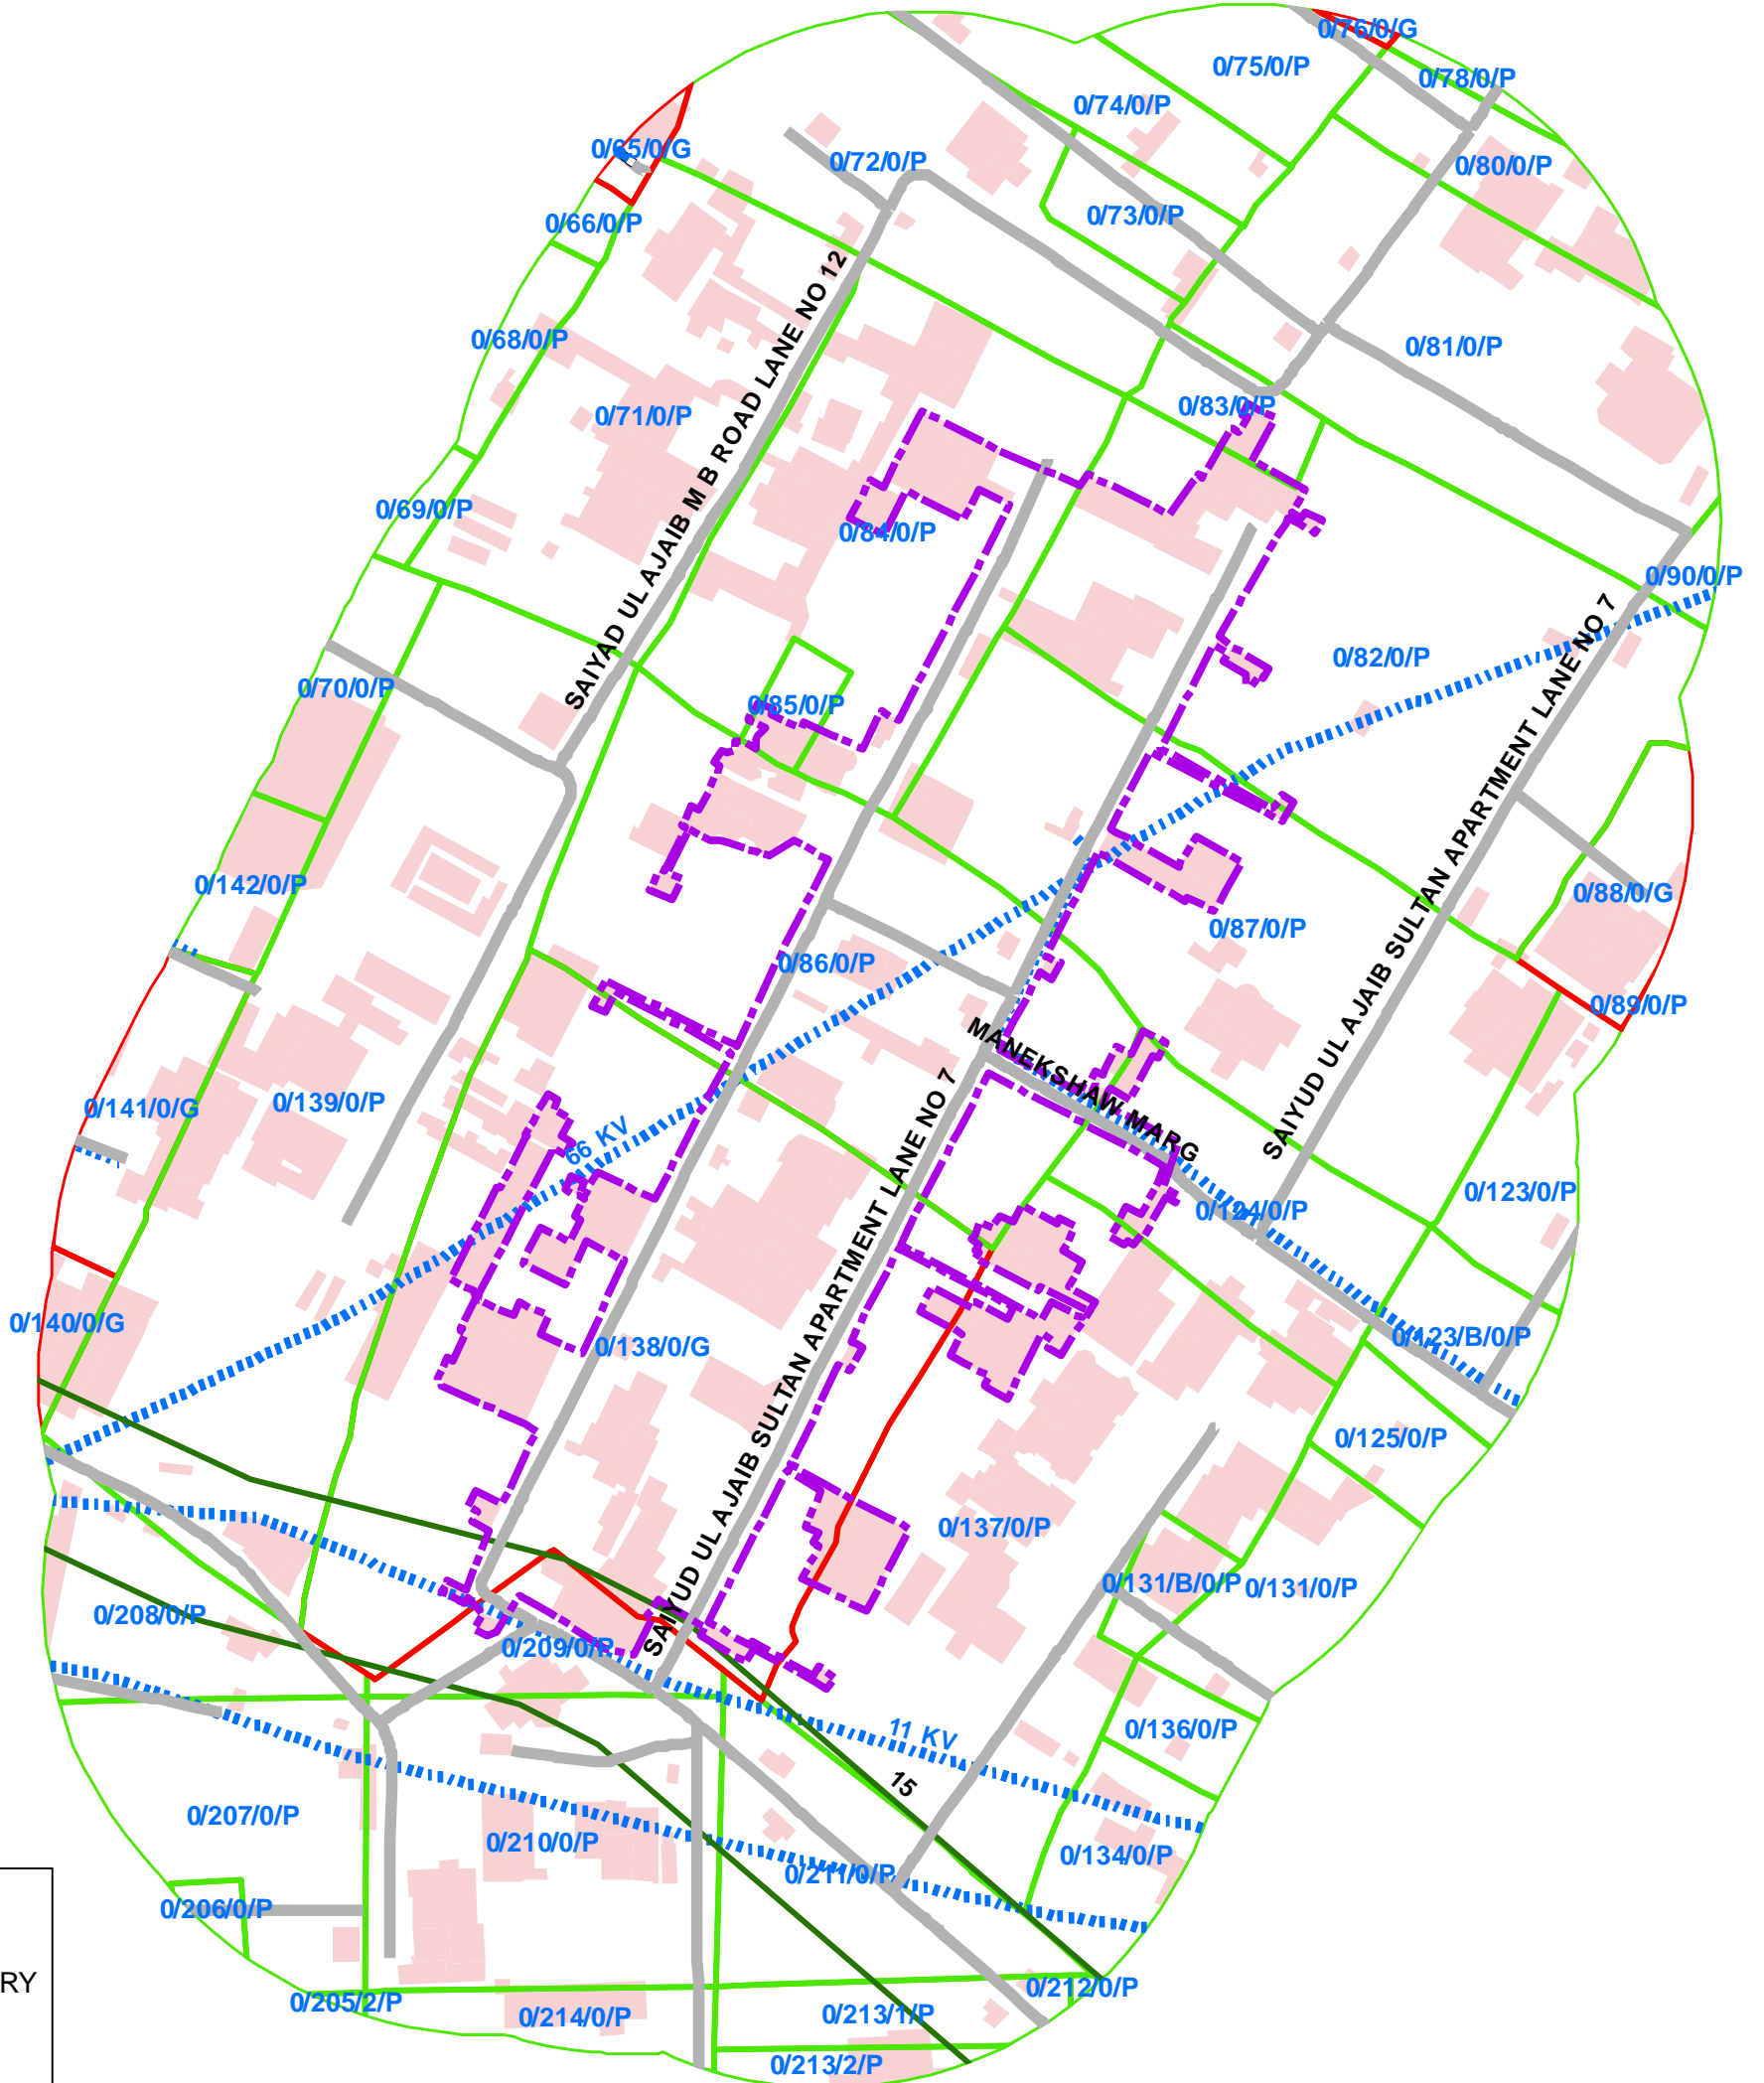

# 126\_SAIDULAJAB EXTN , MEHRAULI UNAUTHORISED COLONY.

**Legend**

- COLONY BOUNDARY
- KHASRA**
- GOVERNMENT LAND
- UNSPECIFIED LAND
- PRIVATE LAND
- Hindrances
- PowerLineHT
- TrunkSewerLine
- ROADCENTERLINE
- Building

**Note:**

1. Boundary of Unauthorized Colony is based on the Layout Plan Submitted by the RWA and drawn as per aerial Photography of the year 2007 (Built Up) and as per existing regulations/guidelines.
2. Built Up 40 % as per 2002  
Built Up 67% as per 2007
3. Hindrances provided by DDA available in this colony.
4. Land Status Yet To Be Validated By Revenue Department.
5. Hindrance Data Yet To Be Validated By DDA.

SCALE-1:1,500