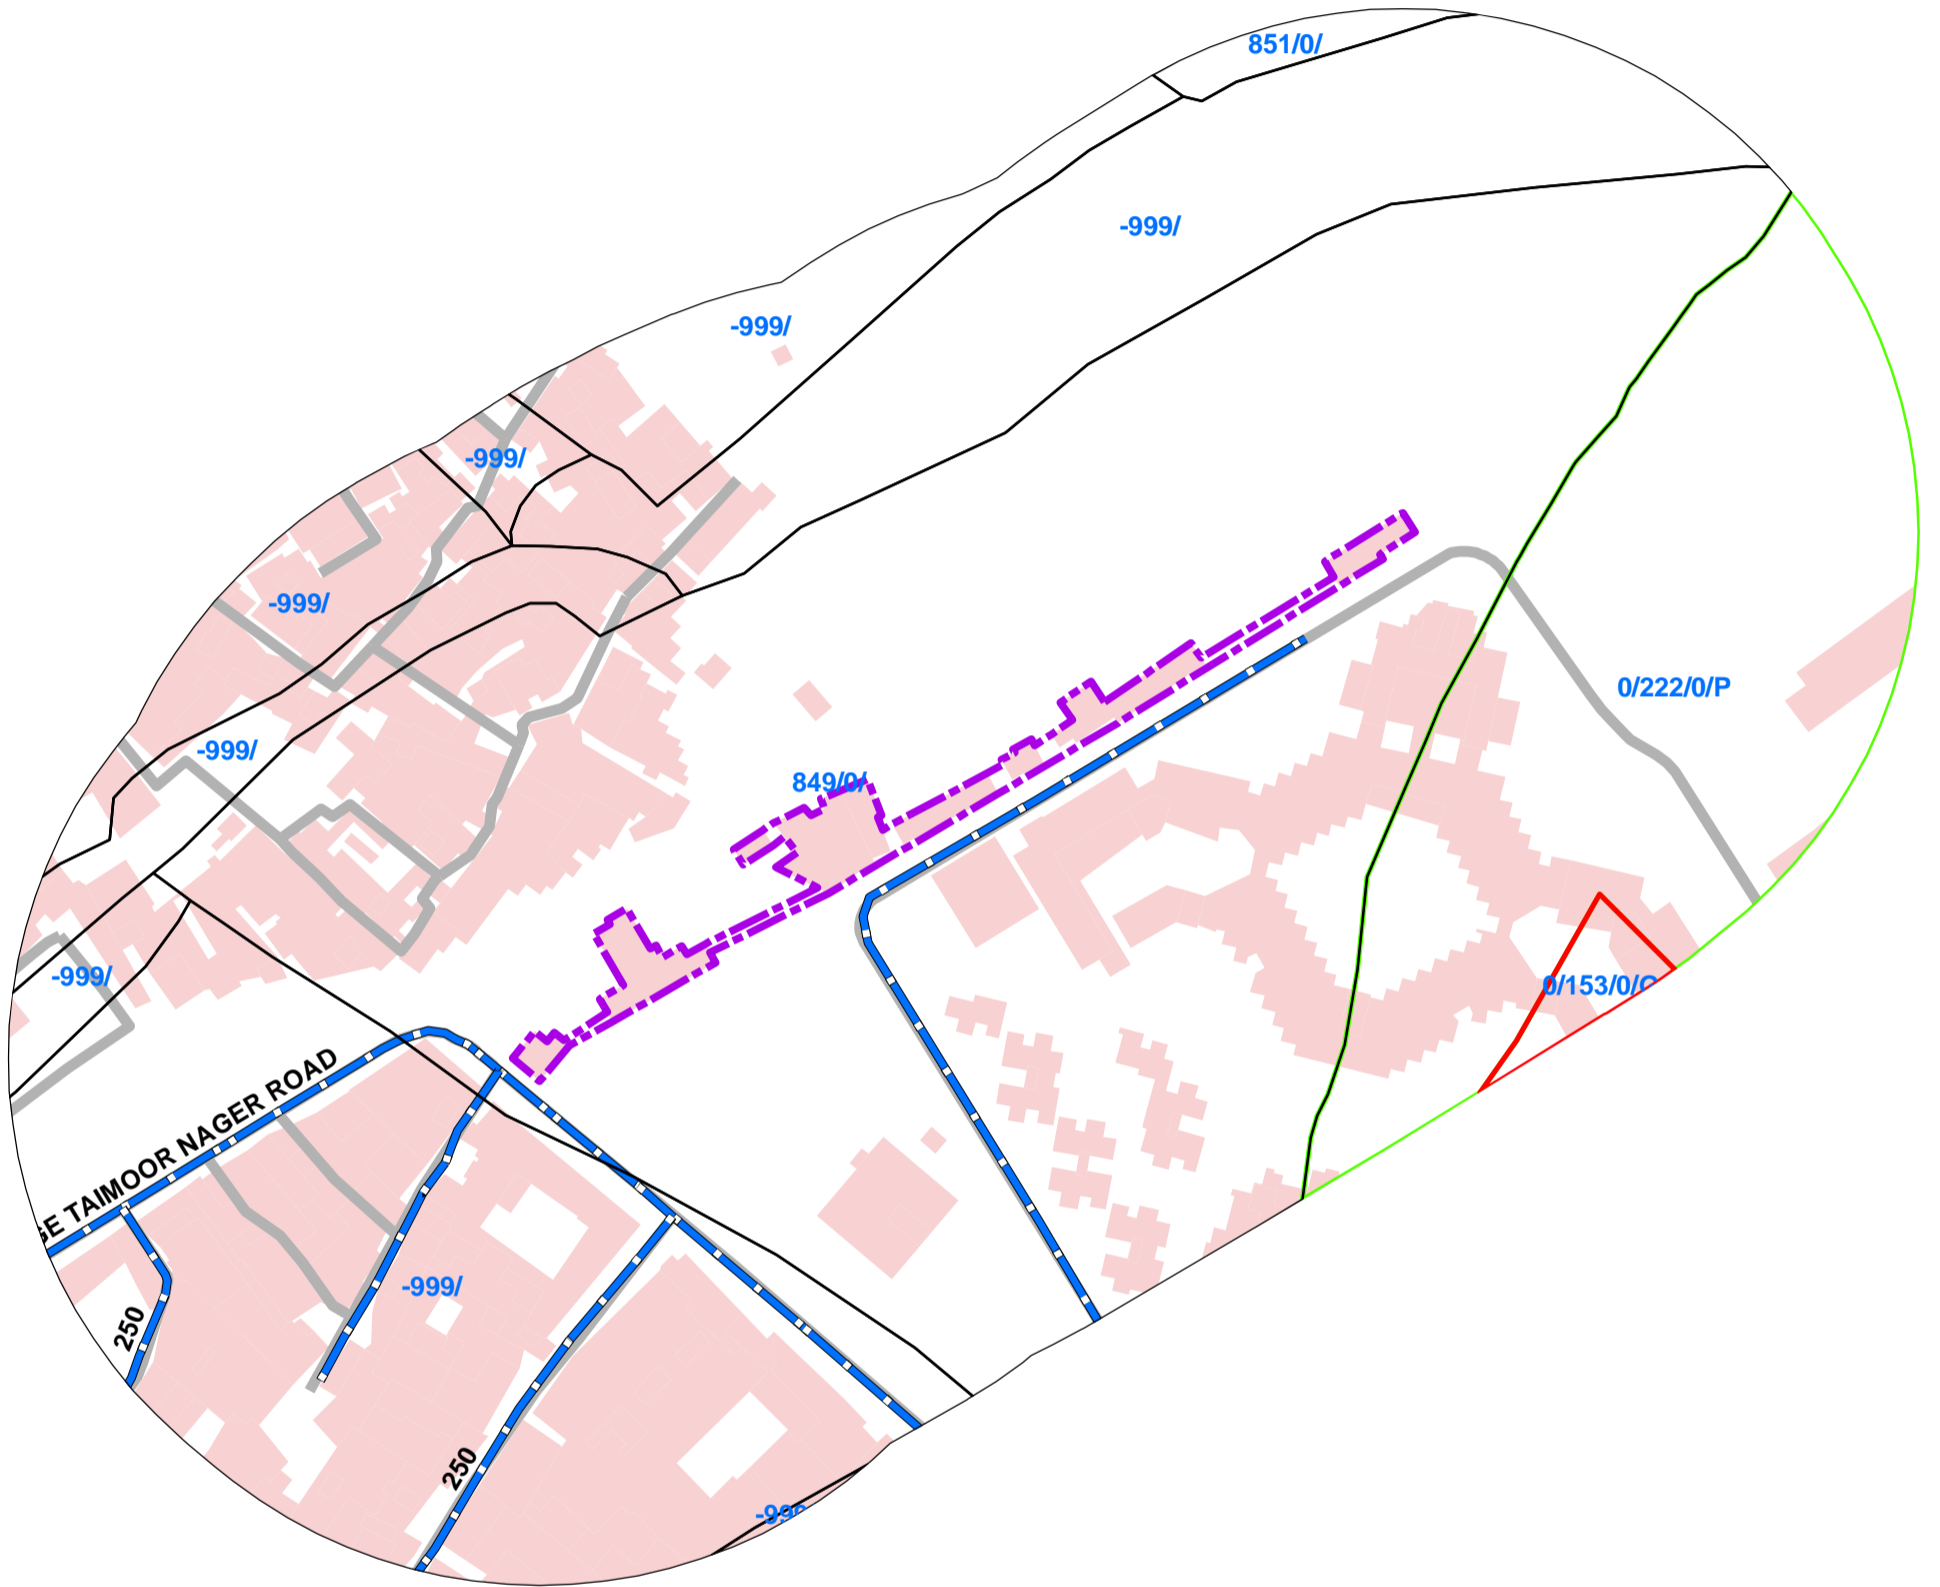

119-ELD_EXTENDED ABADI OF TAIMOOR NAGAR-1. DELHI, UNAUTHORISED COLONY

Legend

- COLONY BOUNDARY
- KHASRA**
- GOVERNMENT LAND
- UNSPECIFIED LAND
- PRIVATE LAND
- Hindrances
- PowerLineHT
- TrunkSewerLine
- ROADCENTERLINE
- Building

SCALE-1:1,200

Note:

1. Boundary of Unauthorized Colony is based on the Layout Plan Submitted by the RWA and drawn as per aerial Photography of the year 2007(Built Up), excluding open areas in the periphery of the colony.
2. Built Up 20% as per 2002 (Approx.)
Built Up 81% as per 2007
3. Hindrances provided by DDA not available in this colony.
4. Land status not updated.
5. Land Status Yet To Be Validated By Revenue Department.
6. Hinderence Data Yet To Be Validated By DDA.