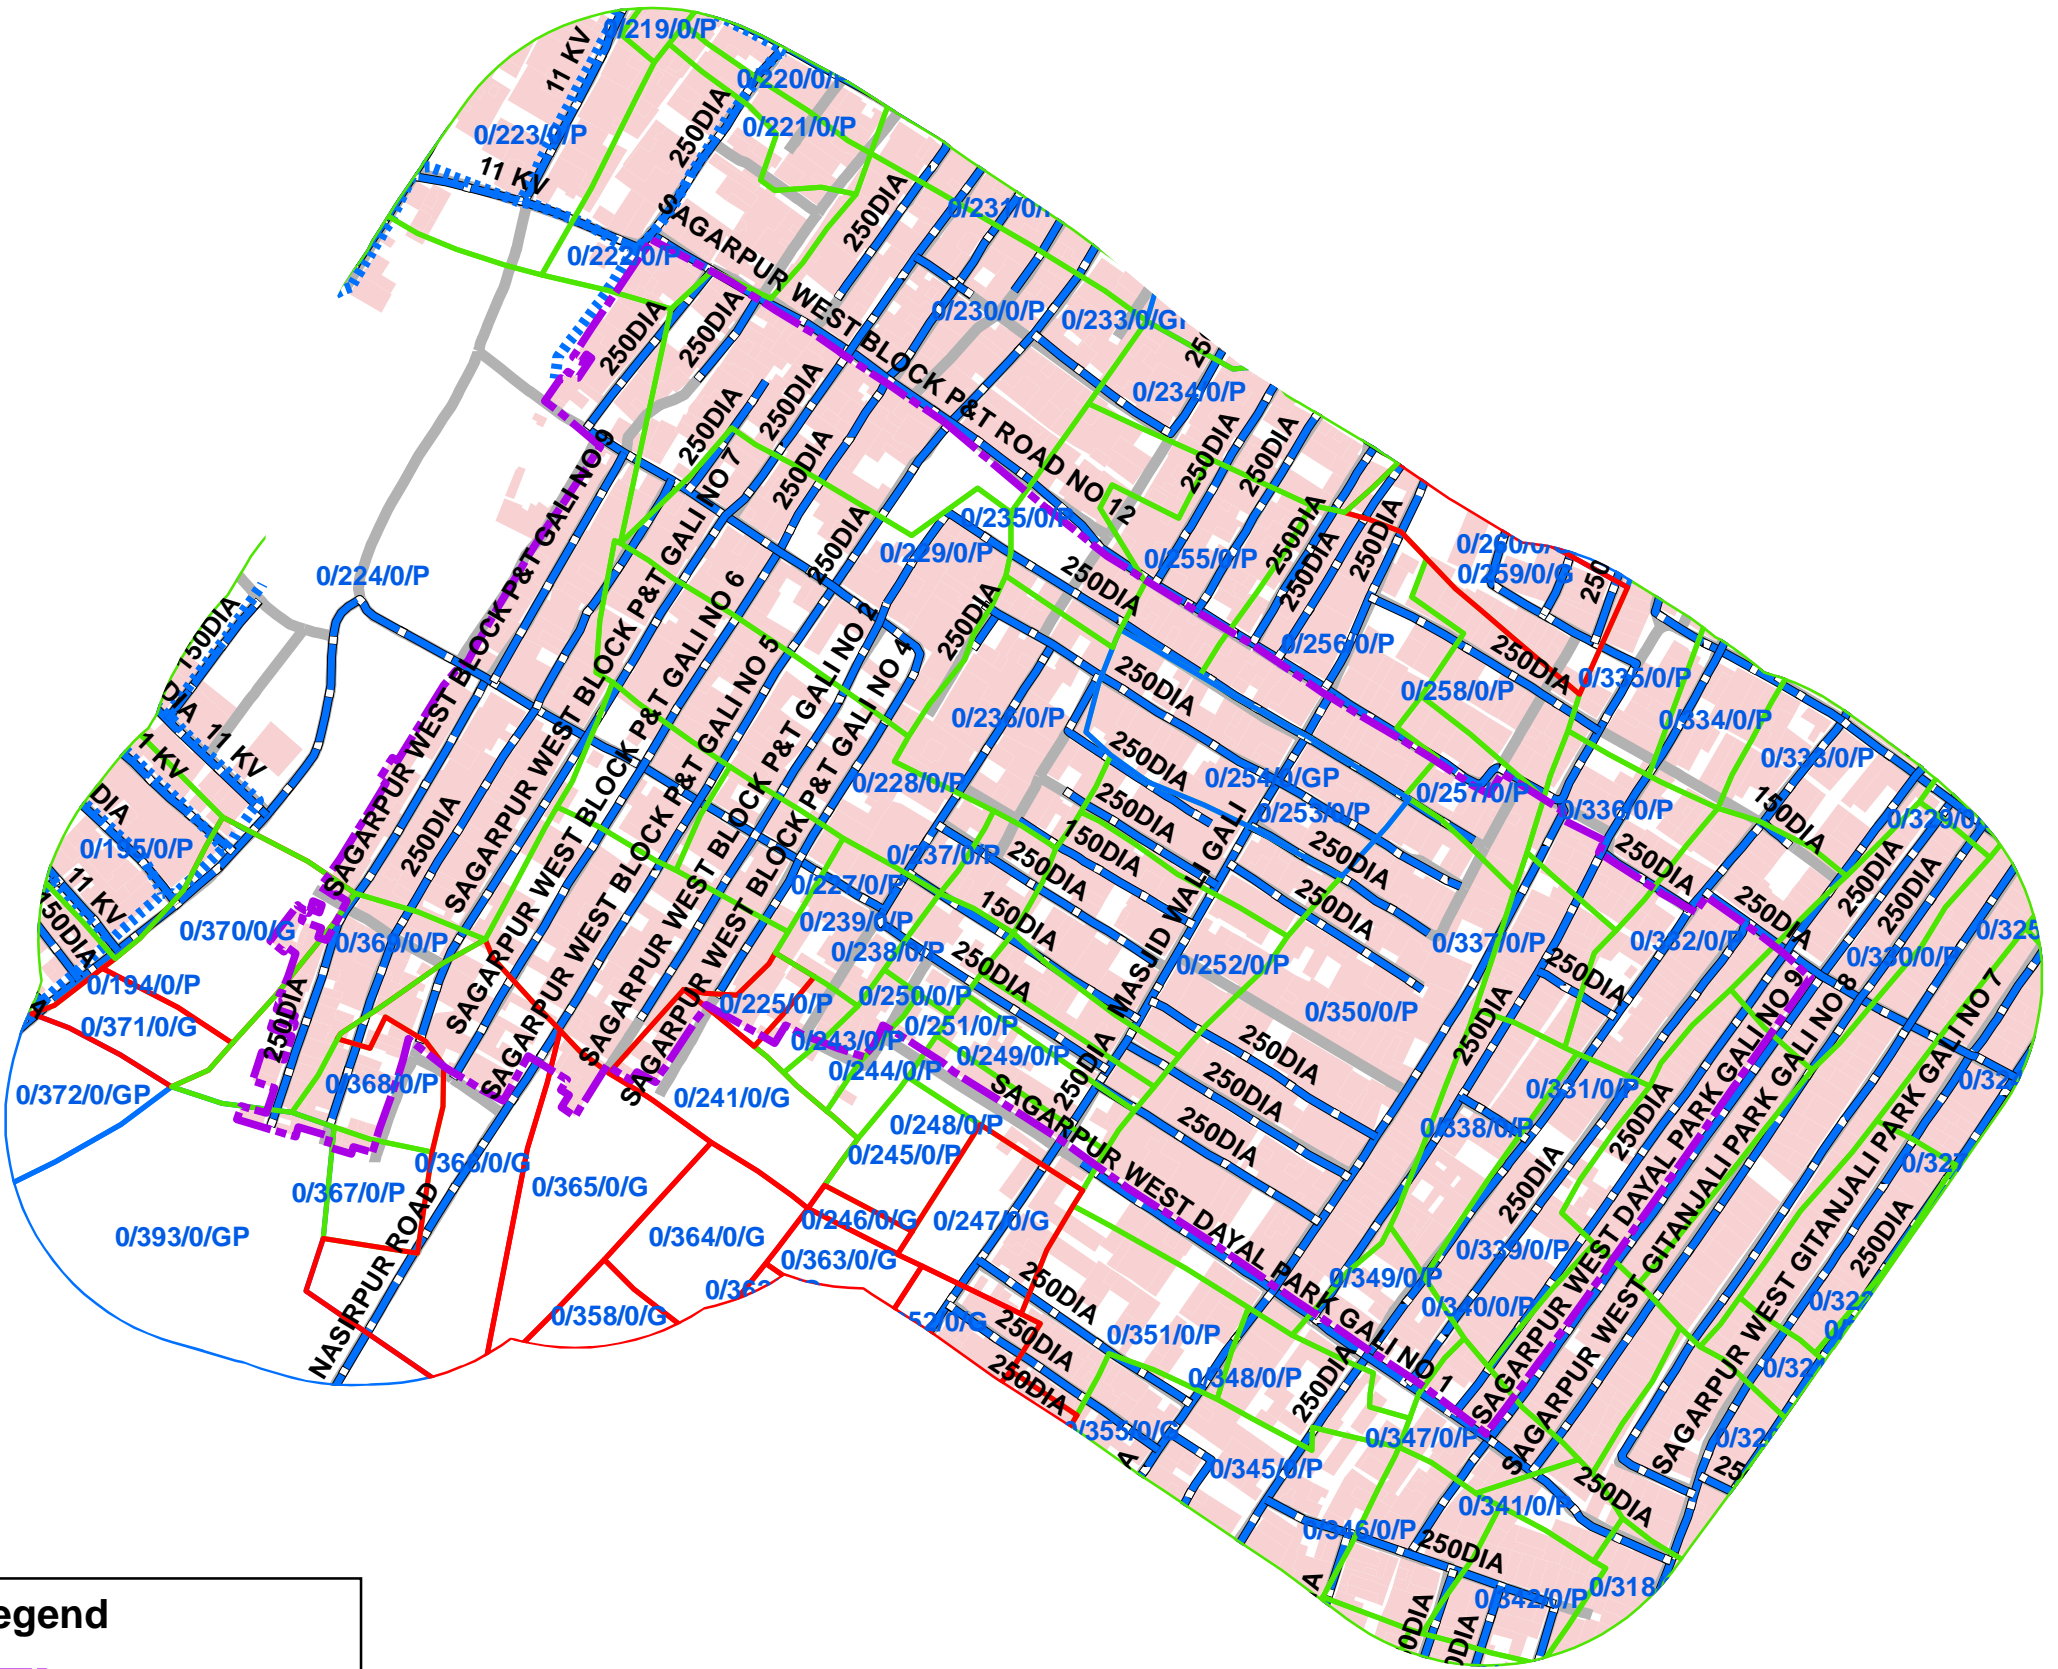

1174_SAGARPUR WEST PARTLY BLOCK P-T DAYAL PARK & JAGDAMBA VIHAR, UNAUTHORISED COLONY.

Legend

- COLONY BOUNDARY
- KHASRA**
- GOVERNMENT LAND
- UNSPECIFIED LAND
- PRIVATE LAND
- Hindrances
- PowerLineHT
- TrunkSewerLine
- ROADCENTERLINE
- Building

SCALE-1:2,600

Note:

1. Boundary of Unauthorized Colony is based on the Layout Plan Submitted by the RWA and drawn as per aerial Photography of the year 2007(Built Up) and as per existing regulations/guidelines.
2. Built Up 70% as per 2002
Built Up 81% as per 2007
3. Hindrances provided by DDA not available in this colony.
4. Land Status Yet To Be Validated By Revenue Department.
5. Hinderence Data Yet To Be Validated By DDA.