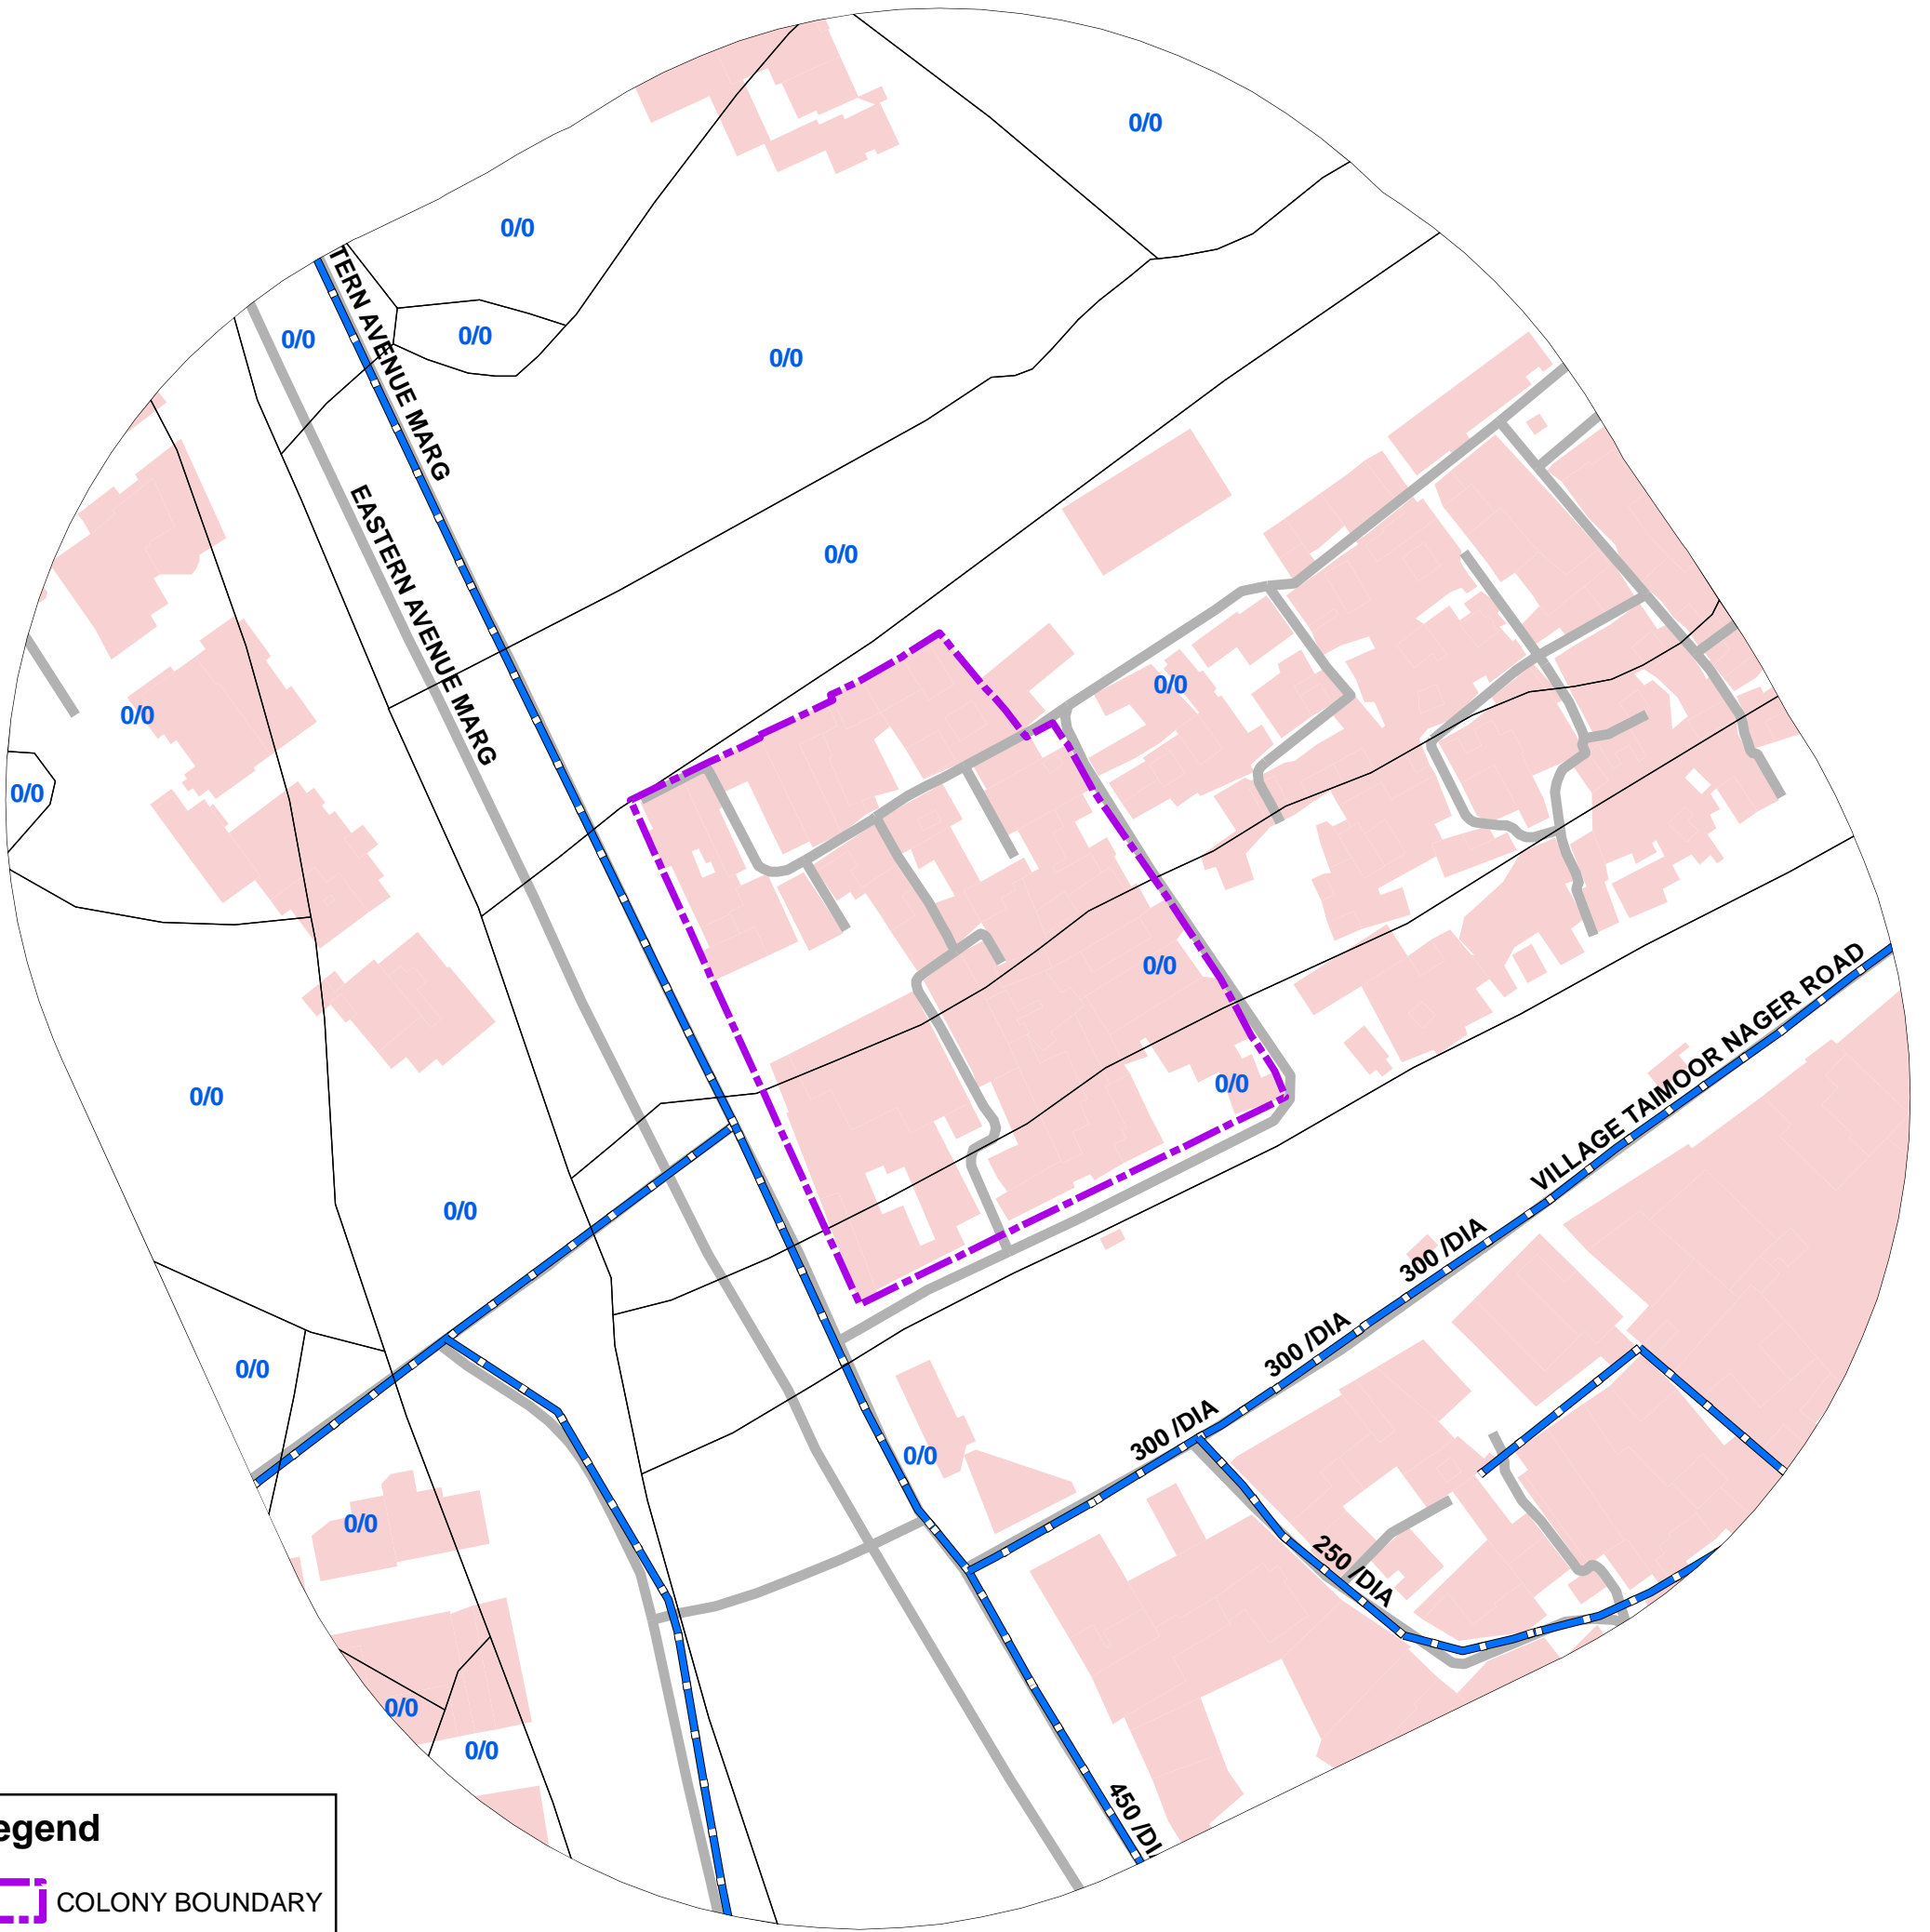

11-(ELD)_TAIMOOR NAGAR, MOHALLA PILANJI1, UNAUTHORISED COLONY

Legend

- COLONY BOUNDARY
- KHASRA**
- GOVERNMENT LAND
- UNSPECIFIED LAND
- PRIVATE LAND
- Hindrances
- PowerLineHT
- TrunkSewerLine
- ROADCENTERLINE
- Building

SCALE-1:901

Note:

1. Boundary of Unauthorized Colony is based on the Layout Plan Submitted by the RWA and drawn as per aerial Photography of the year 2007(Built Up), excluding open areas in the periphery of the colony.
2. Built Up 67.00% as per 2002 (Approx.)
Built Up 78.80% as per 2007
3. Hindrances provided by DDA not available in this colony.
4. Land status not updated.