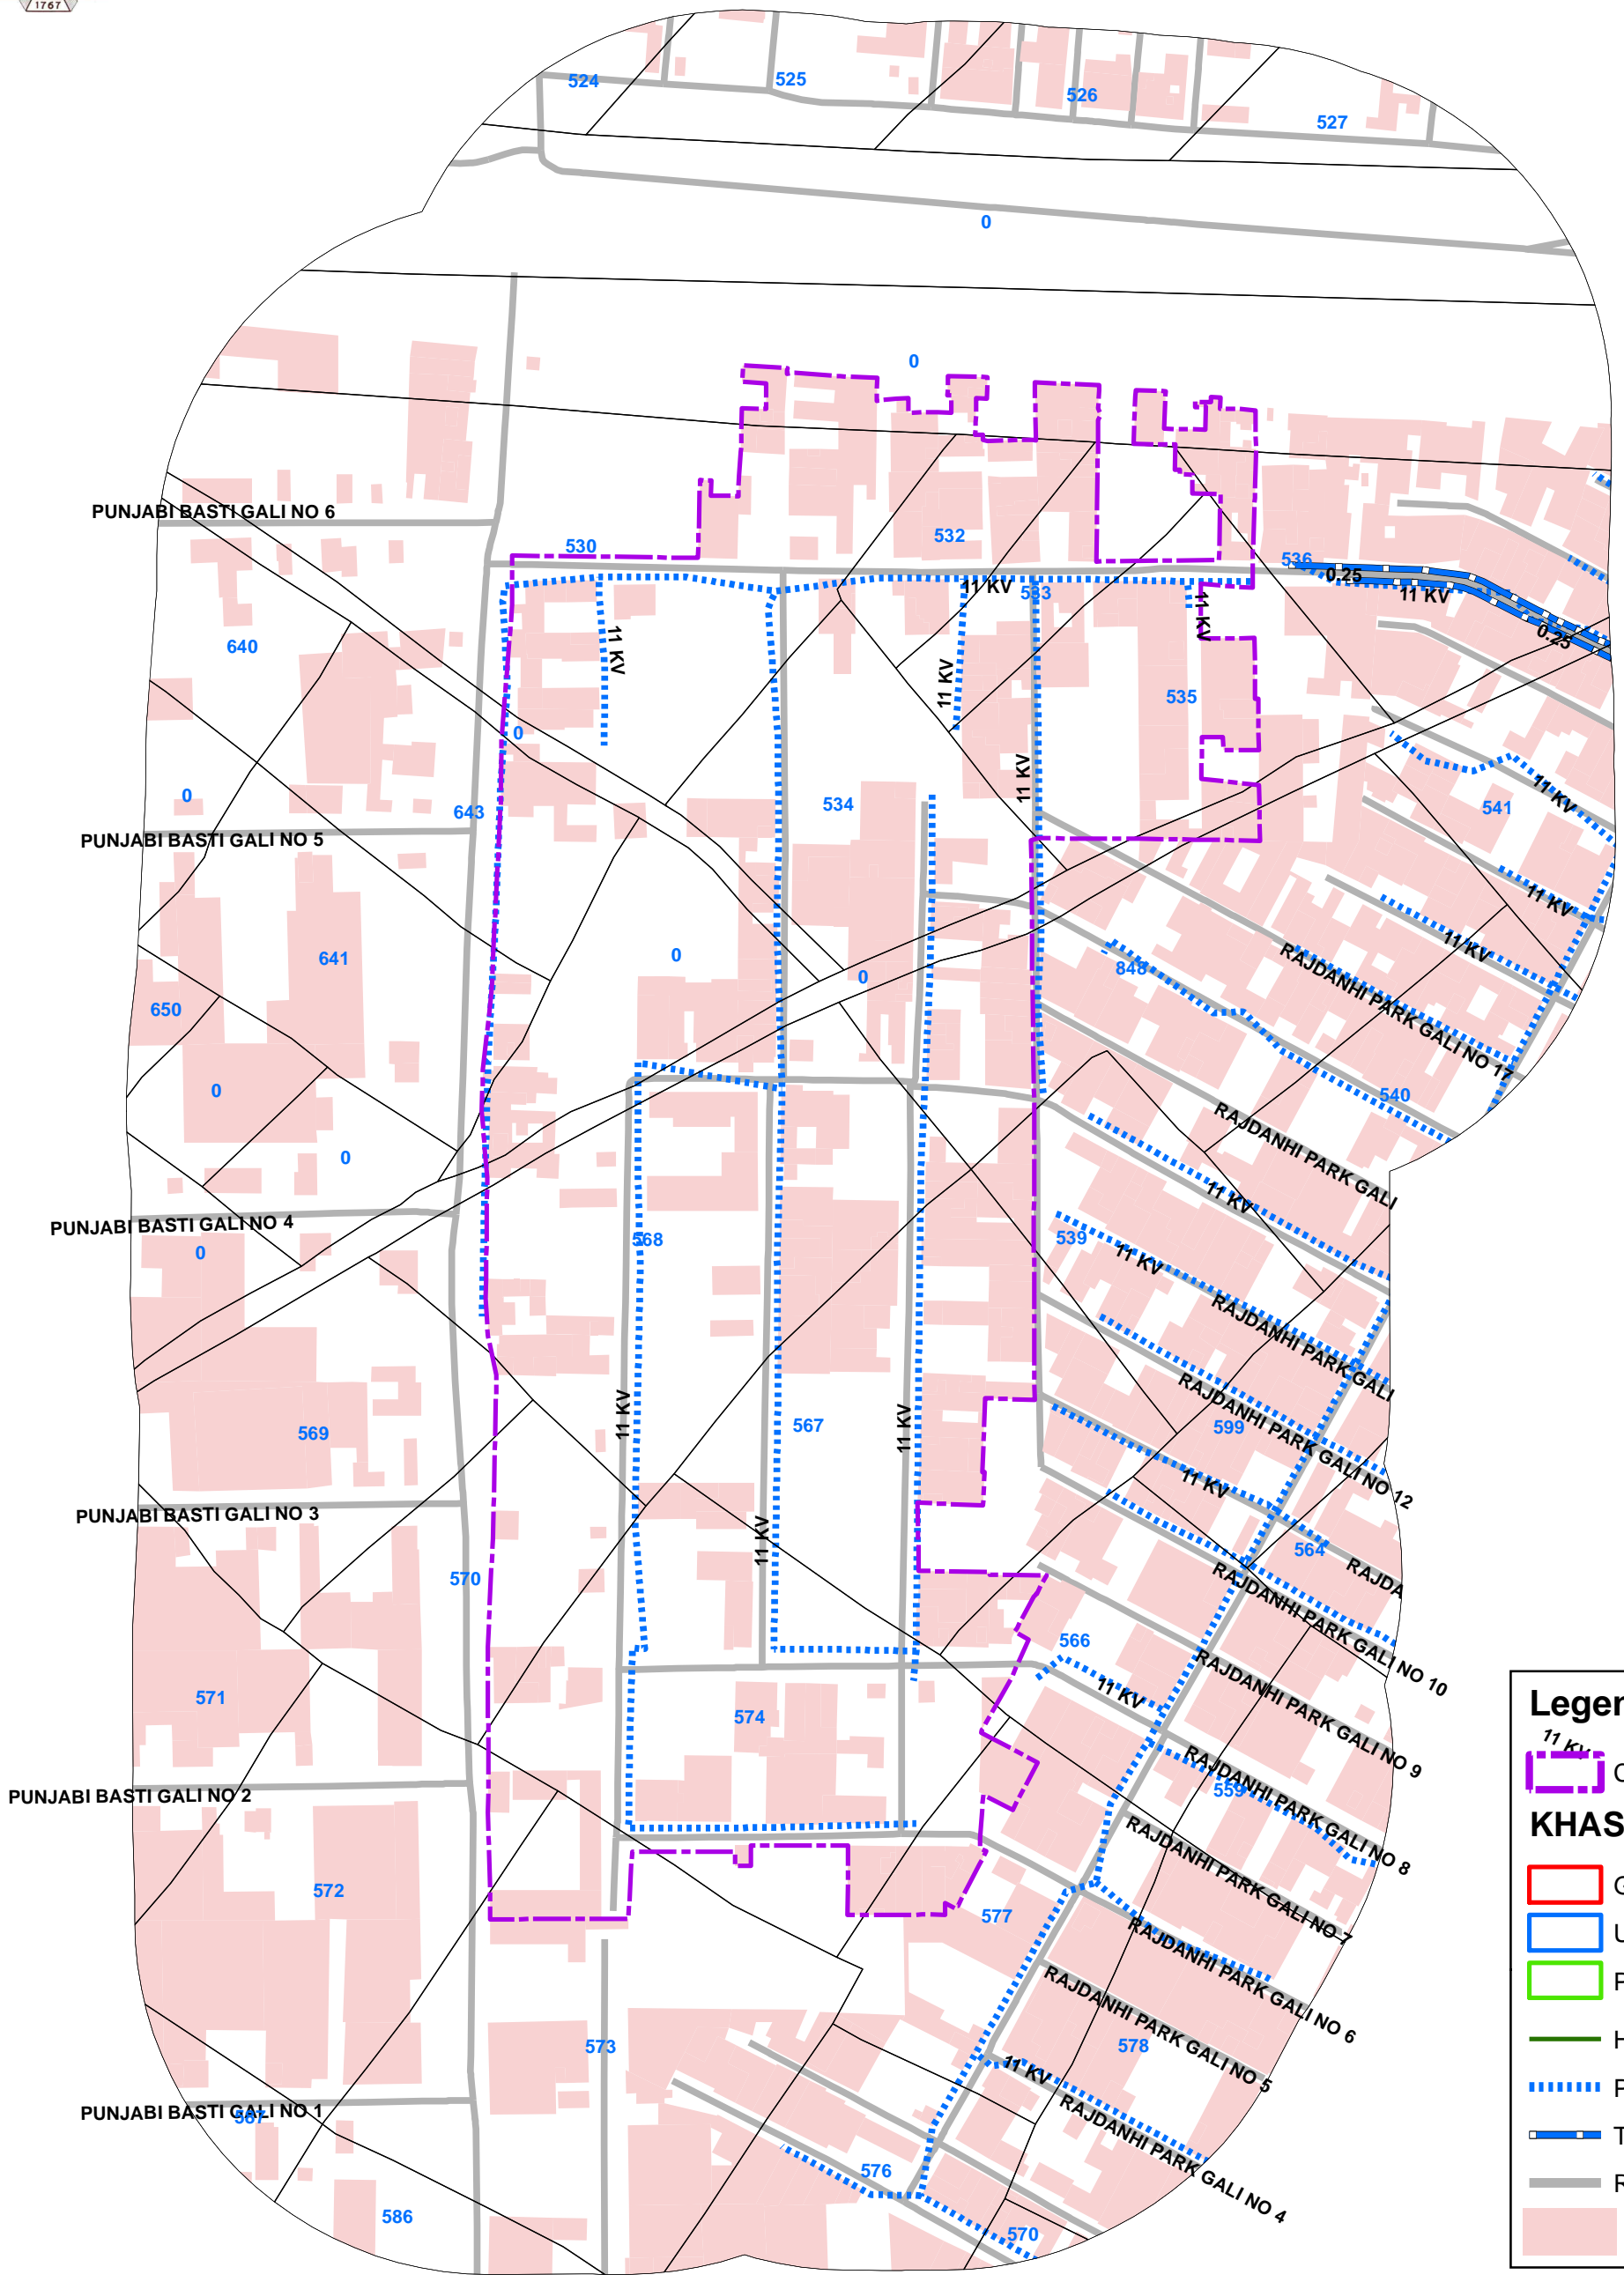

105_P & T BLOCK RAJDHANI PARK NANGLOI, UN-AUTHORISED COLONY

Legend

- COLONY BOUNDARY
- KHASRA**
- GOVERNMENT LAND
- UNSPECIFIED LAND
- PRIVATE LAND
- Hindrances
- PowerLineHT
- TrunkSewerLine
- ROADCENTERLINE
- Building

- Note:**
1. Boundary of Unauthorized Colony is based on the Layout Plan Submitted by the RWA and drawn as per aerial Photography of the year 2007(Built Up) and as per existing regulations/guidelines.
 2. Built Up 40% as per 2002 (Approx.)
Built Up 55% as per 2007
 3. Hindrances provided by DDA not available in this colony.
 4. Land Status is Not Updated
 5. Land Status Yet To Be Validated By Revenue Department.
 6. Hindrance Data Yet To Be Validated By DD