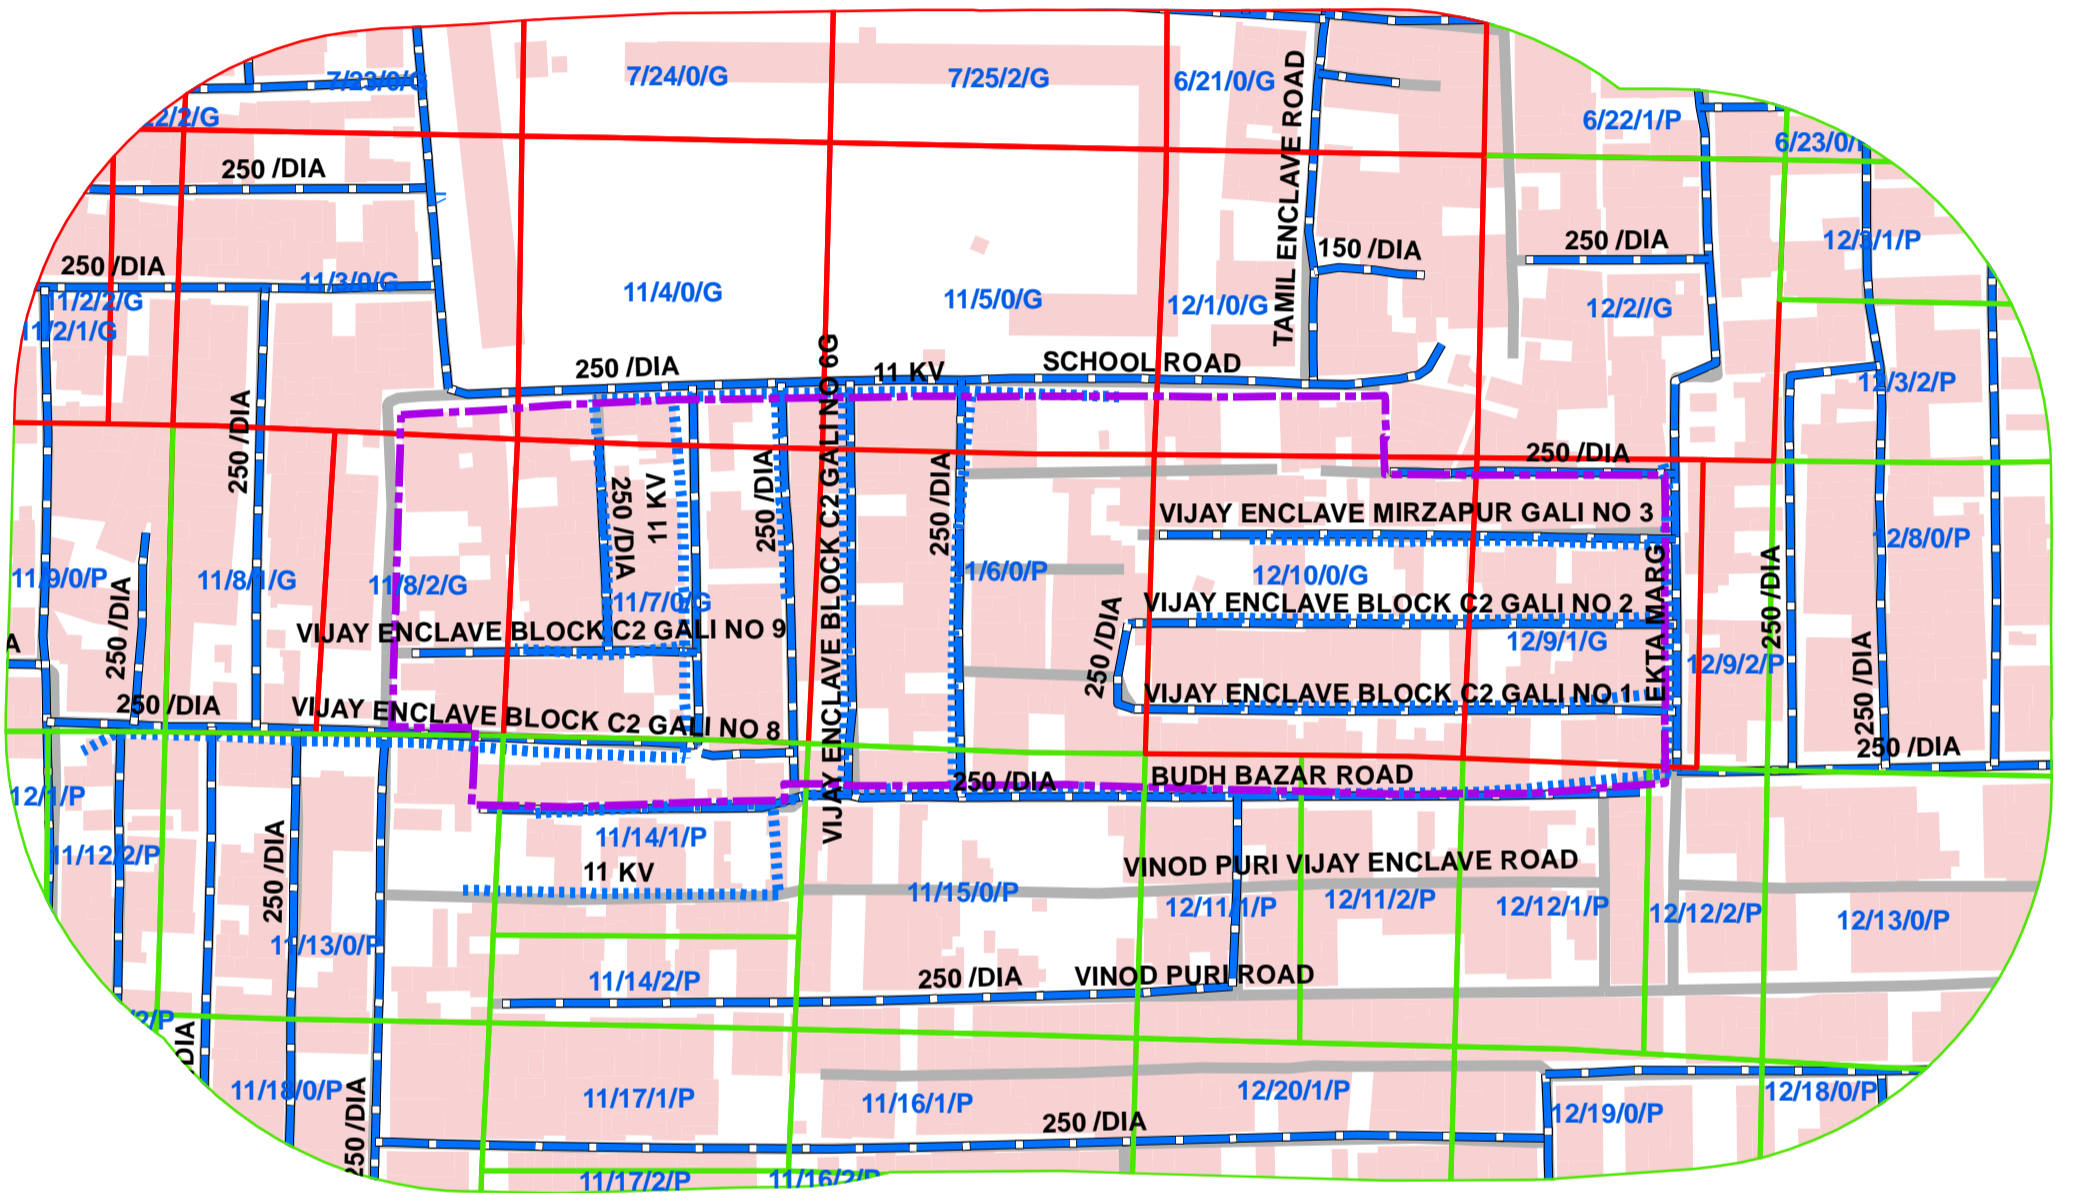

# 1047\_C-2 BLOCK VIJAY ENCLAVE, PALAM DABR ROAD, NEW DELHI-45 UNAUTHORISED COLONY

### Legend

- COLONY BOUNDARY
- KHASRA**
- GOVERNMENT LAND
- UNSPECIFIED LAND
- PRIVATE LAND
- Hindrances
- PowerLineHT
- TrunkSewerLine
- ROADCENTERLINE
- Building

SCALE-1:1,563

**Note:**

1. Boundary of Unauthorized Colony is based on the Layout Plan Submitted by the RWA and drawn as per aerial Photography of the year 2007(Built Up), excluding open areas in the periphery of the colony.
2. Built Up 62.00% as per 2002 (Approx.)  
Built Up 71.67% as per 2007
3. Hindrances provided by DDA not available in this colony.