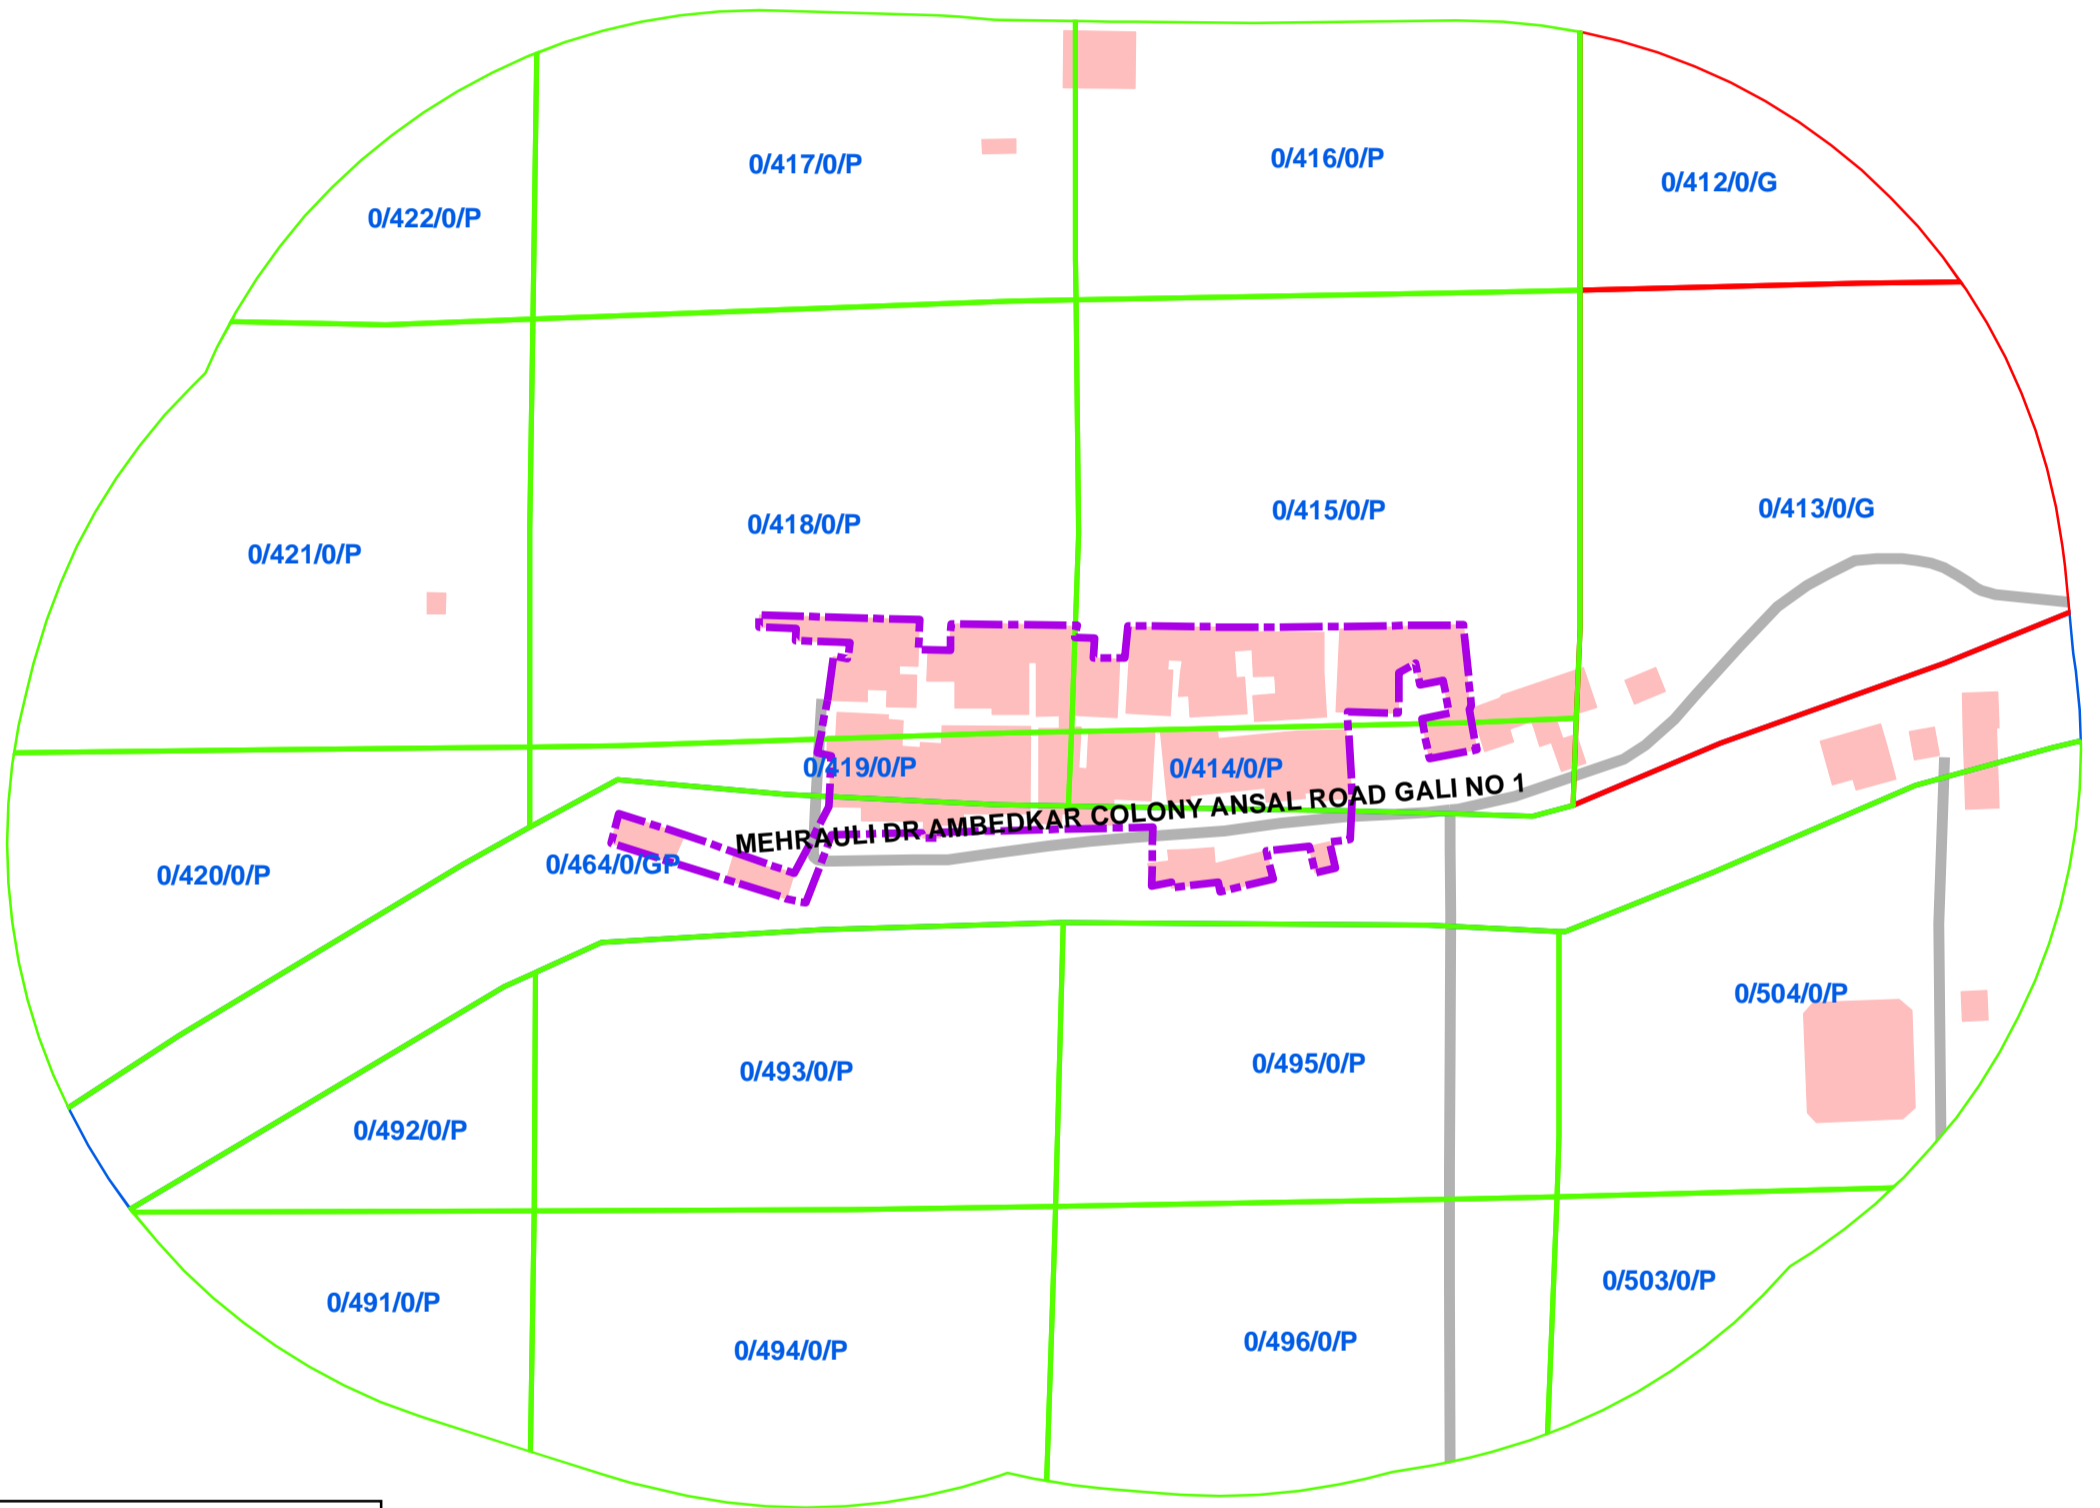

1036_DR AMBEDKAR COLONY ANSAL ROAD MEHRAULI UNAUTHORISED COLONY

Legend

- COLONY BOUNDARY
- KHASRA**
- GOVERNMENT LAND
- UNSPECIFIED LAND
- PRIVATE LAND
- Hindrances
- PowerLineHT
- TrunkSewerLine
- ROADCENTERLINE
- Building

SCALE-1:1,000

- Note:**
1. Boundary of Unauthorized Colony is based on the Layout Plan Submitted by the RWA and drawn as per aerial Photography of the year 2007(Built Up), excluding open areas in the periphery of the colony.
 2. AP 2002 Not Available (Approx.)
Built Up 74.65% as per 2007
 3. Hindrances provided by DDA not available in this colony.
 4. Land Status Yet To Be Validated By Revenue Department.
 5. Hinderence Data Yet To Be Validated By DDA.