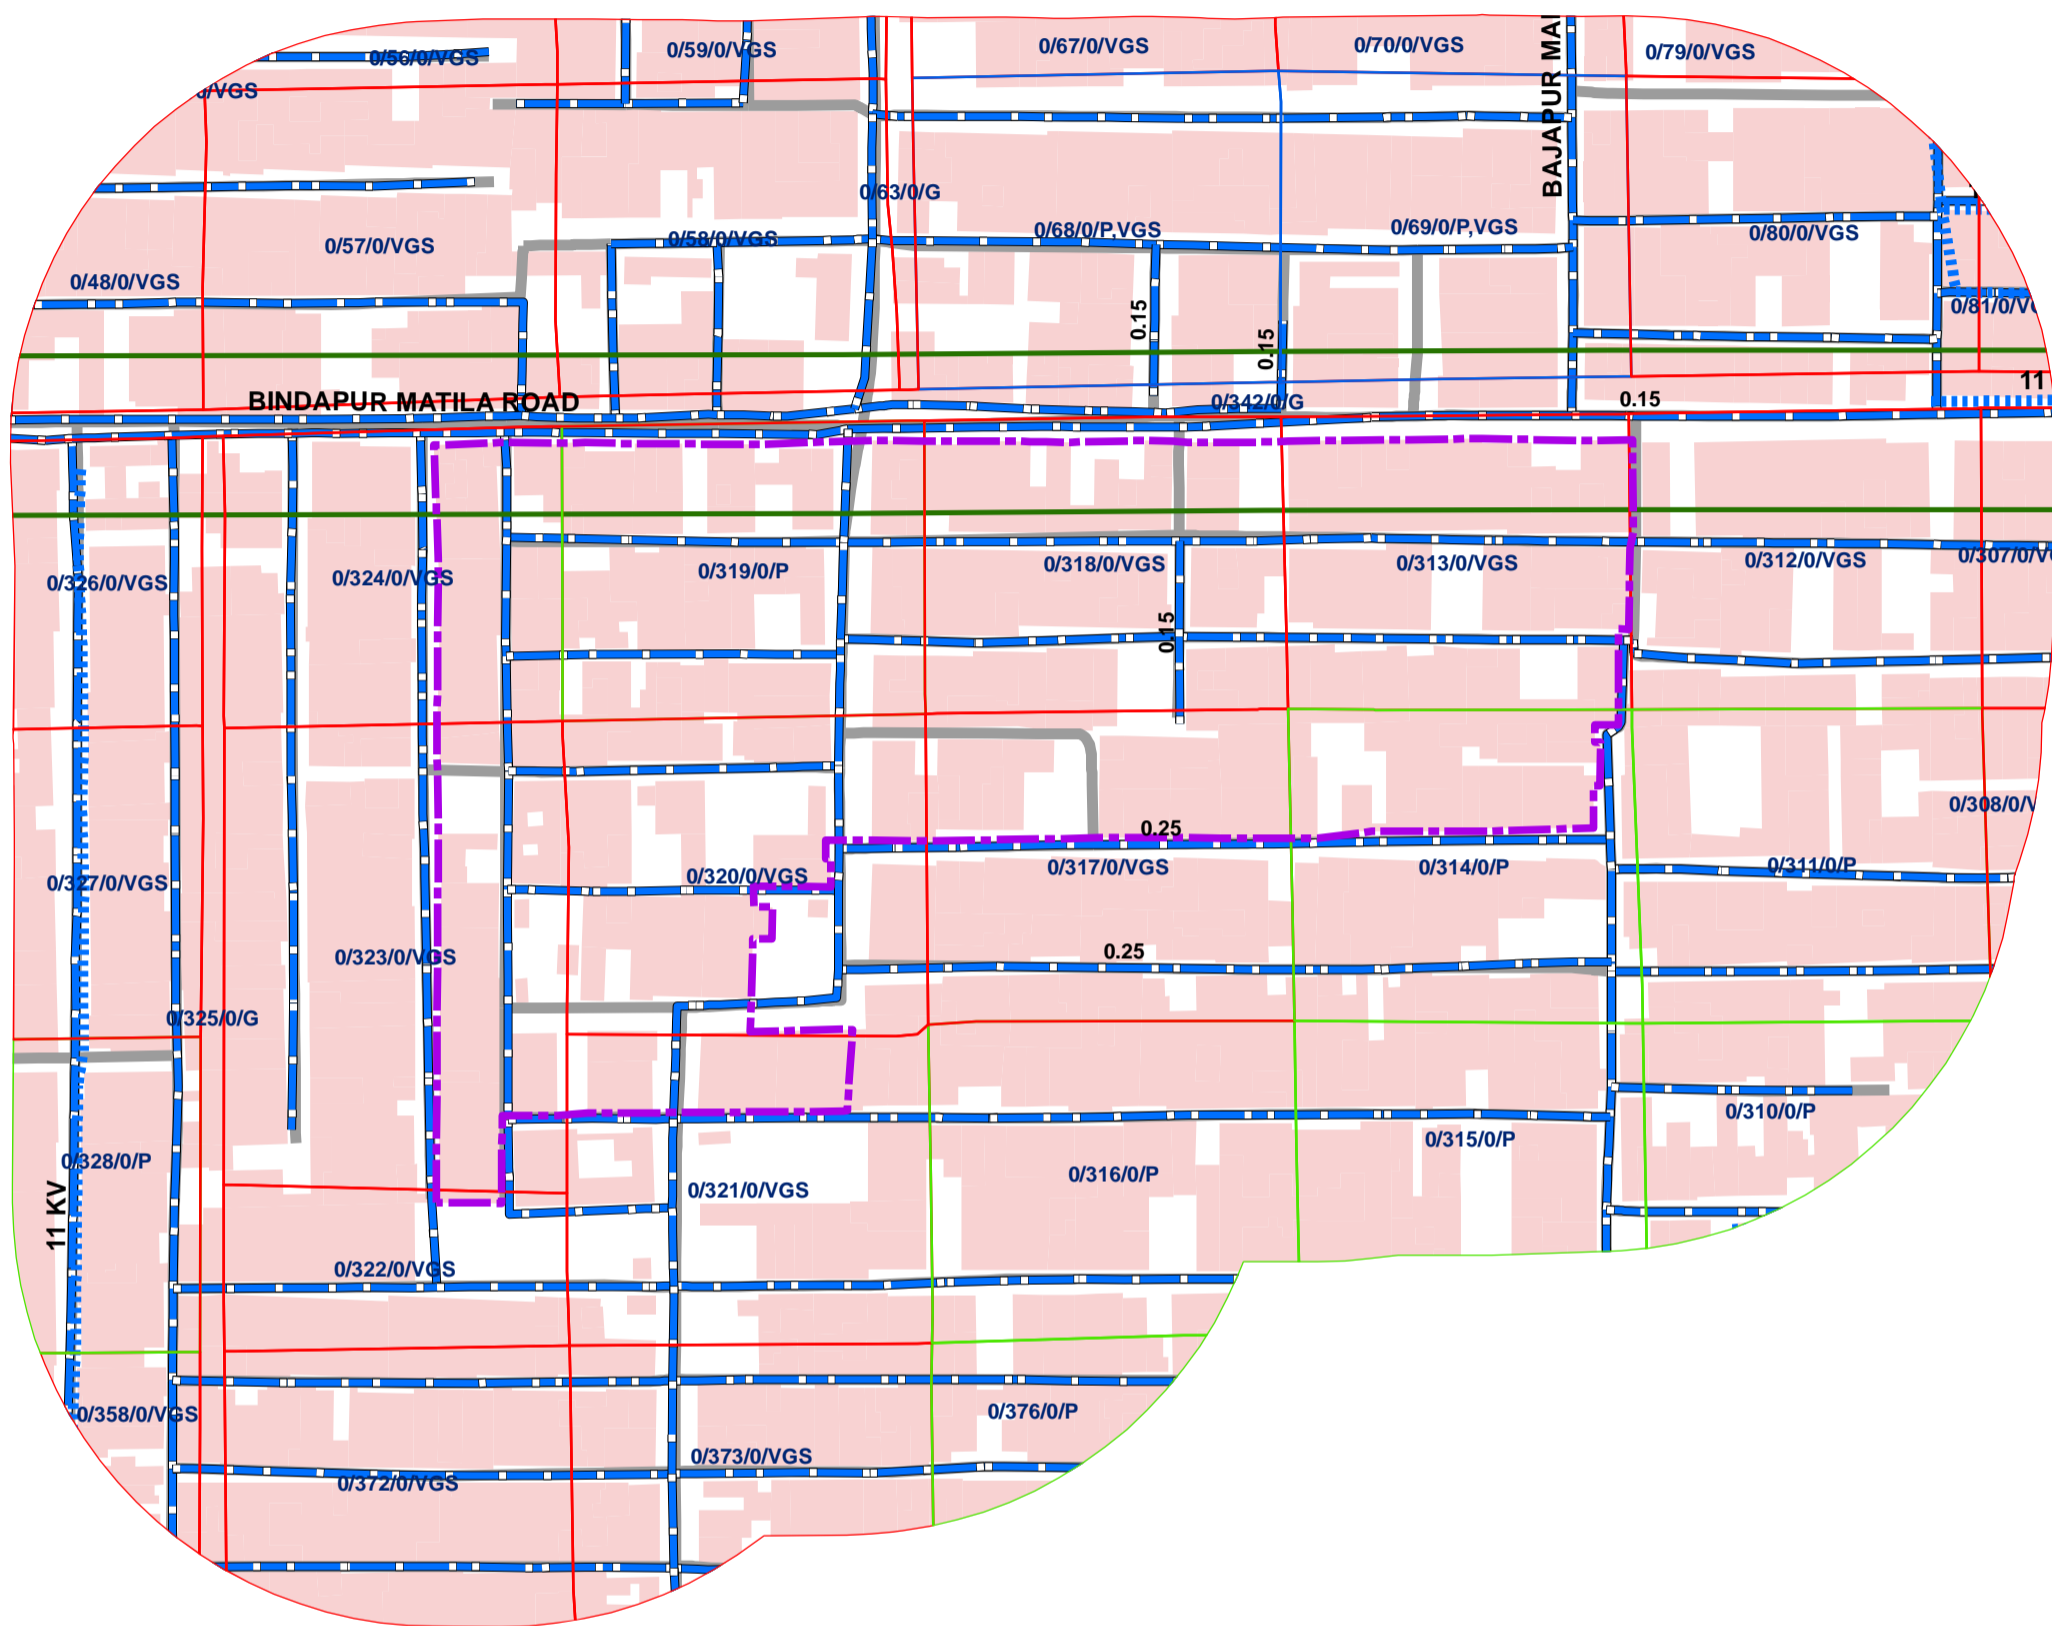

1010_VIKAS VIHAR, Q-BLOCK(REMAINING PORTION), UTTAM NAGAR,DELHI-59
(UNAUTHORISED COLONY)

Legend

- COLONY BOUNDARY
- KHASRA**
- GOVERNMENT LAND
- UNSPECIFIED LAND
- PRIVATE LAND
- Hindrances
- PowerLineHT
- TrunkSewerLine
- ROADCENTERLINE
- Building

SCALE-1:1,427

Note:

1. Boundary of Unauthorized Colony is based on the Layout Plan Submitted by the RWA and drawn as per aerial Photography of the year 2007(Built Up), excluding open areas in the periphery of the colony.
2. Built Up 67.00% as per 2002 (Approx.)
Built Up 77.65% as per 2007
3. Hindrances provided by DDA available in this colony.