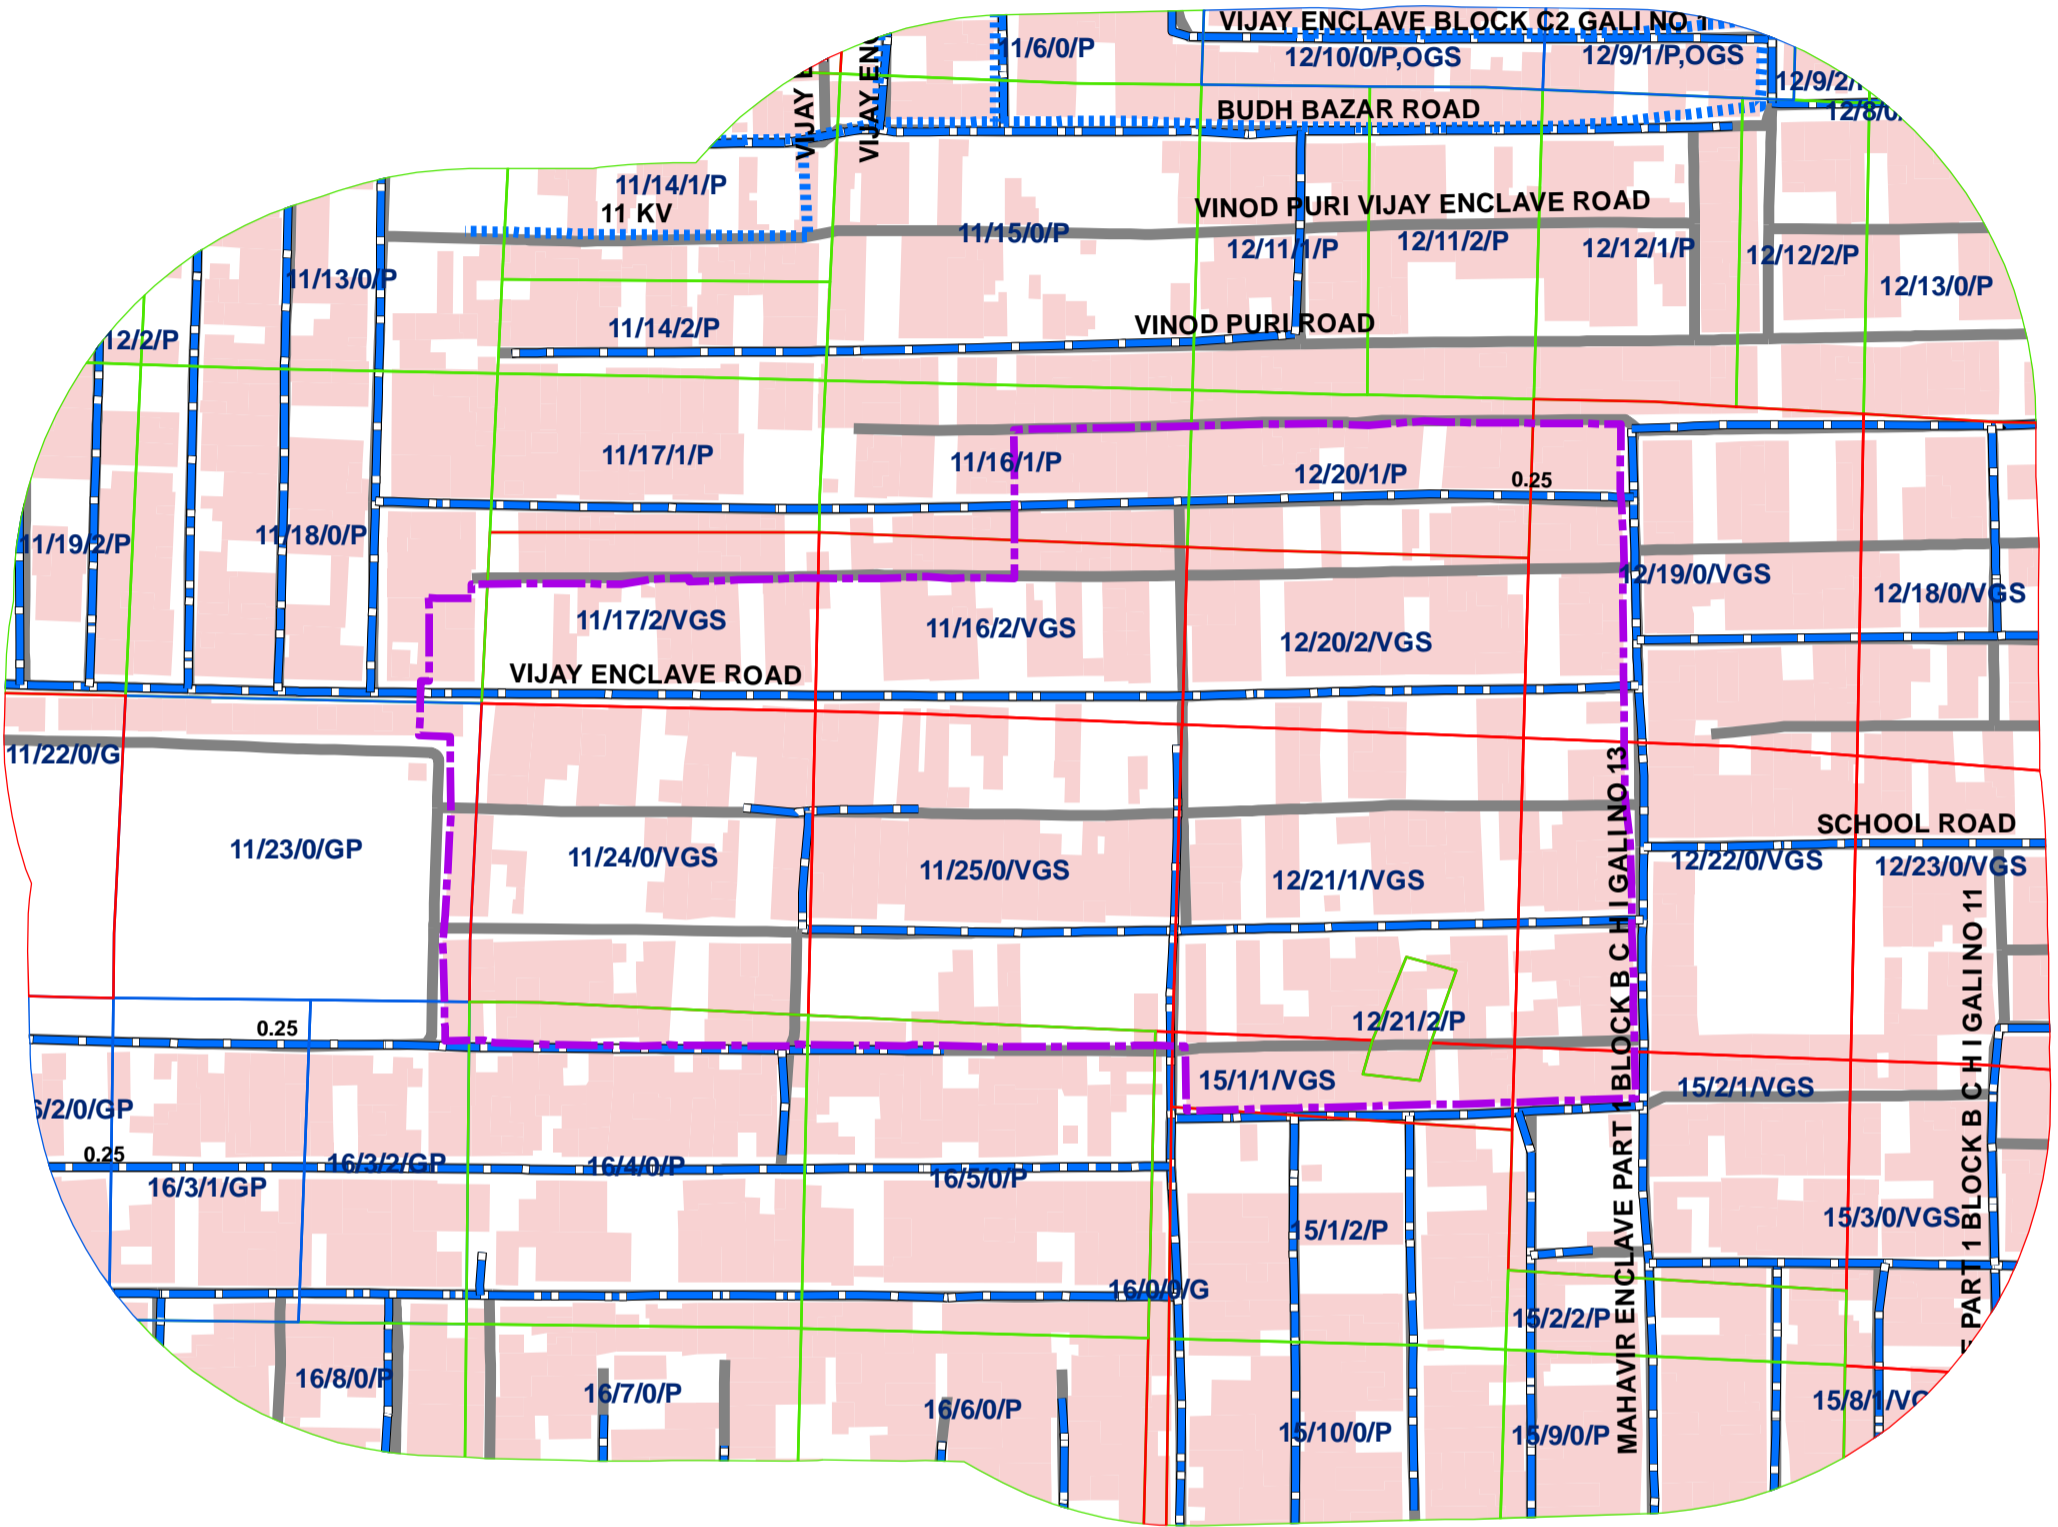

# 1006\_CD-BLOCK MAHAVIR ENCLAVE, NAJAFGARH (UNAUTHORISED COLONY)

**Legend**

- COLONY BOUNDARY
- KHASRA**
- GOVERNMENT LAND
- UNSPECIFIED LAND
- PRIVATE LAND
- Hindrances
- PowerLineHT
- TrunkSewerLine
- ROADCENTERLINE
- Building

SCALE-1:1,456

**Note:**

1. Boundary of Unauthorized Colony is based on the Layout Plan Submitted by the RWA and drawn as per aerial Photography of the year 2007(Built Up), excluding open areas in the periphery of the colony.
2. Built Up 56.00% as per 2002 (Approx.)  
Built Up 66.15% as per 2007
3. Hindrances provided by DDA not available in this colony.